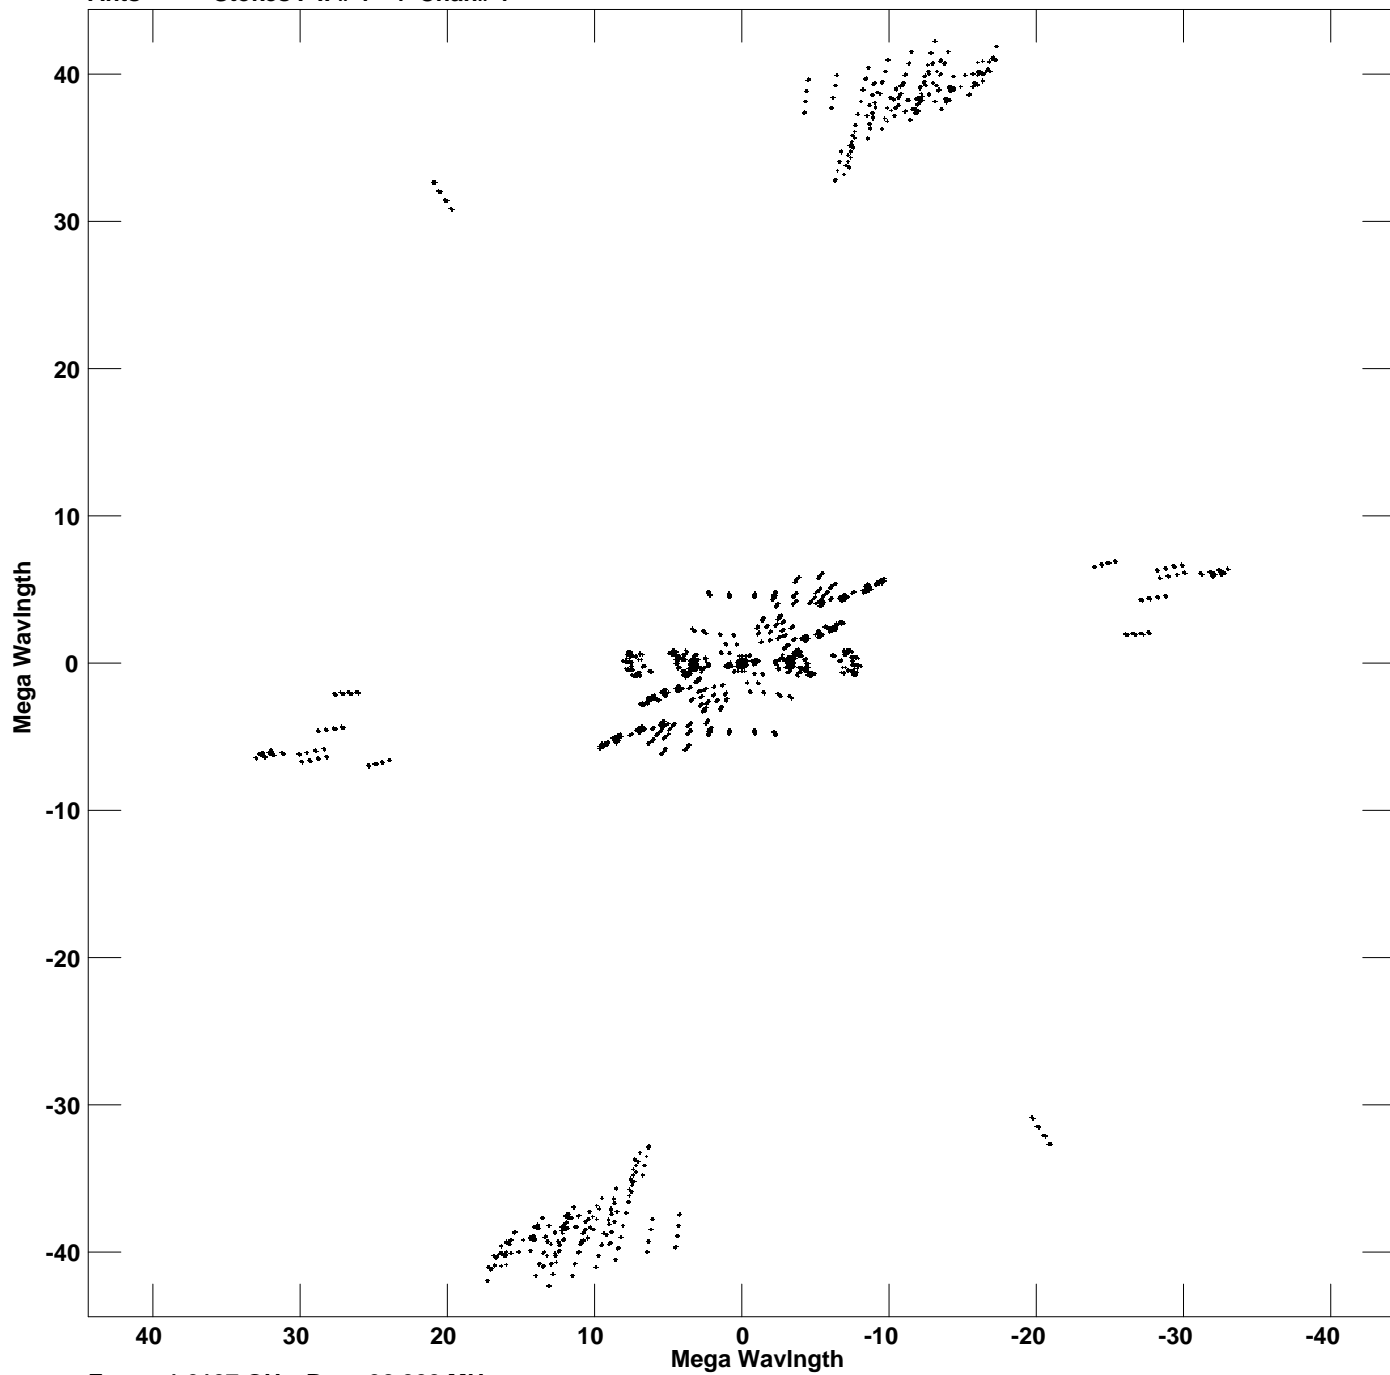

Plot file version 1 created 12-APR-2023 22:47:40  
V vs U for J2232-1659.MULTI.1 Source:J2232-1659  
Ants \* - \* Stokes I IF# 1 - 4 Chan# 1

Freq = 1.6107 GHz, Bw = 32.000 MHz