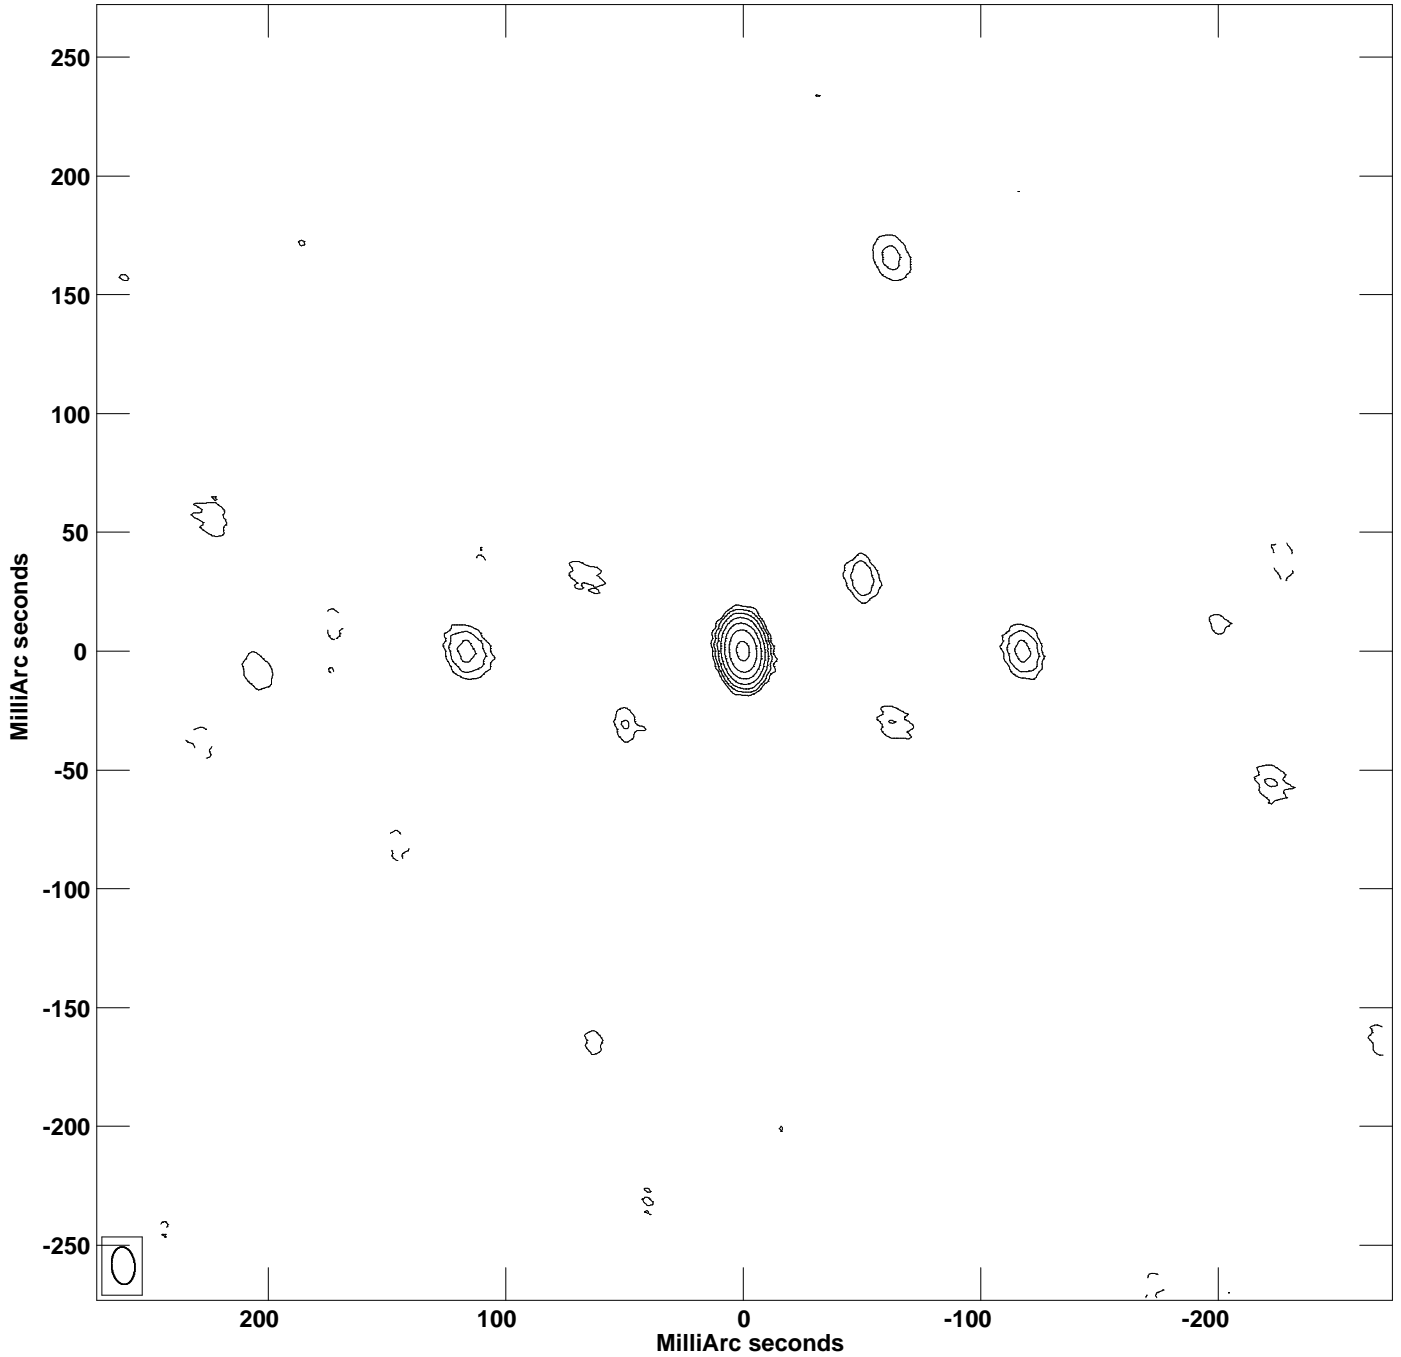

PLot file version 1 created 08-MAY-2023 15:31:34
CONT: 2136+141 IPOL 1658.076 MHz 2136+141.ICL001.2

Center at RA 21 39 01.3092686 DEC 14 23 35.992156
Cont peak brightness = 1.3819E+00 JY/BEAM
Levs = 1.382E-02 * (-1.28, 1.283, 2.566, 5.131, 10.26, 20.53, 41.05, 82.10)