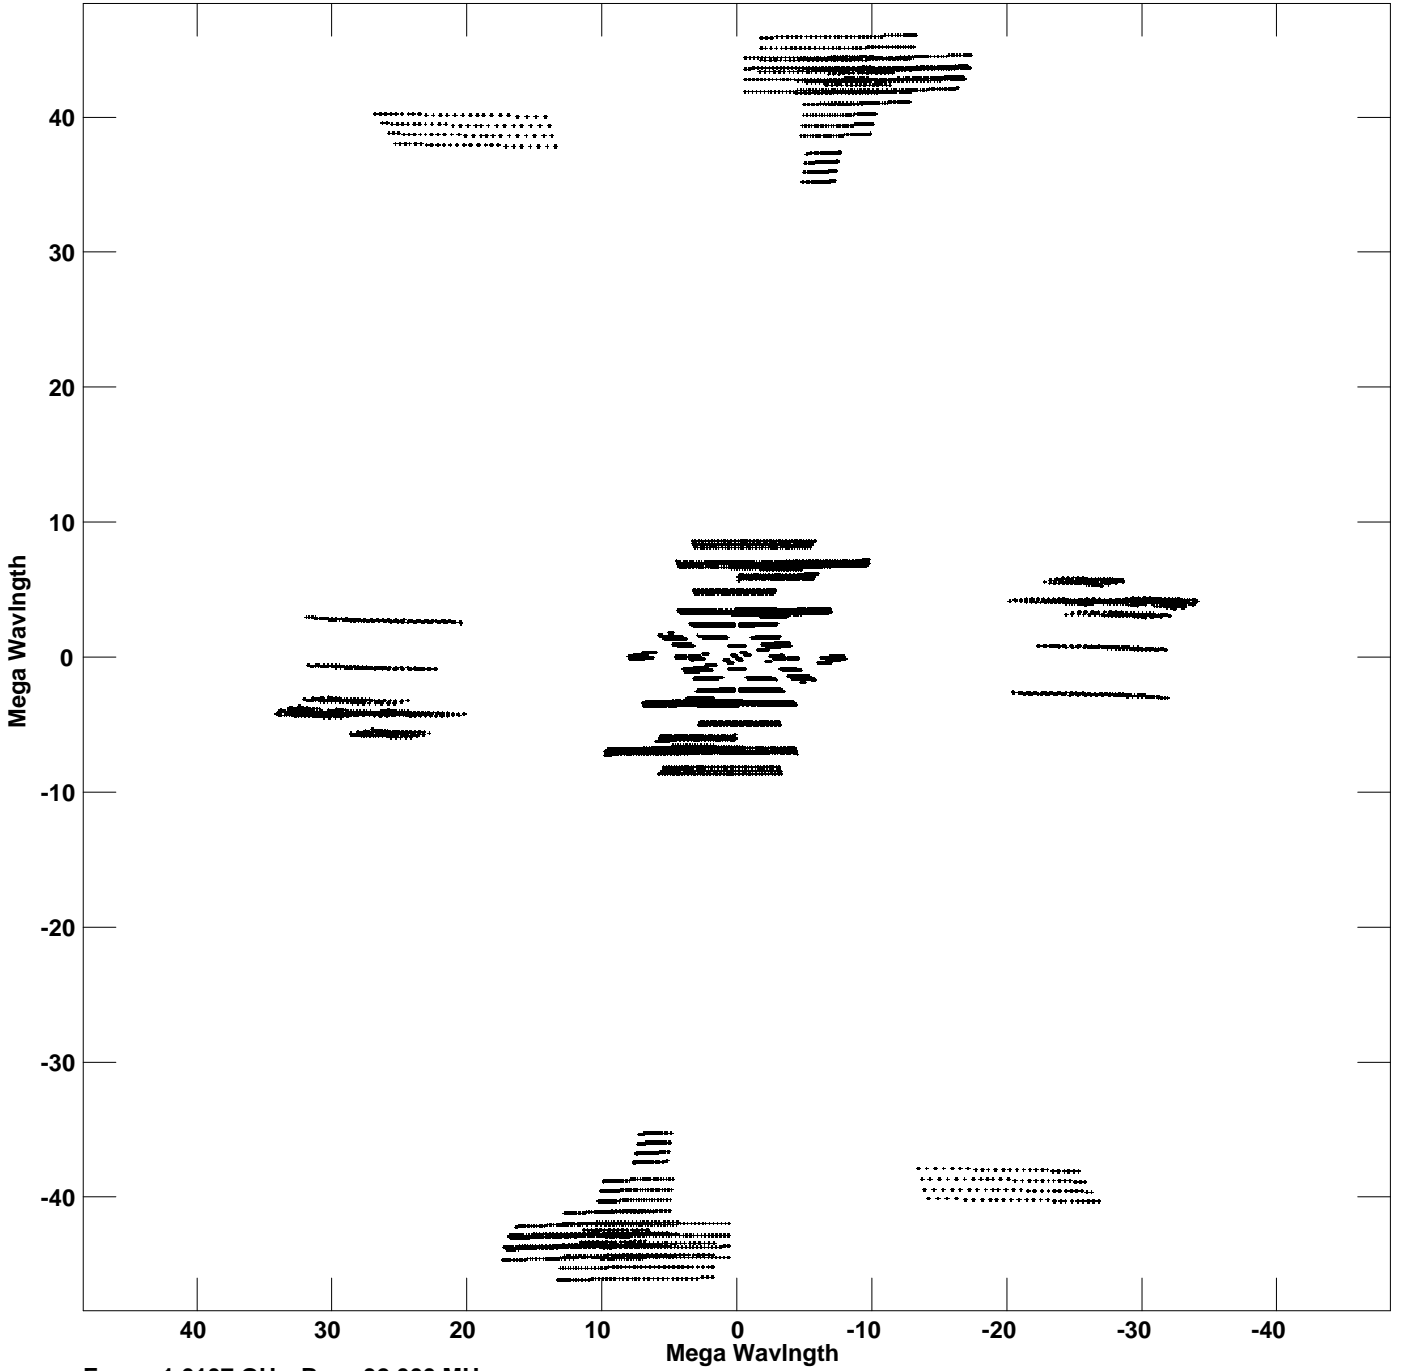

Plot file version 1 created 08-MAY-2023 15:31:43  
V vs U for J1947-0103.MULTI.1 Source:J1947-0103  
Ants \* - \* Stokes I IF# 1 - 4 Chan# 1

Freq = 1.6107 GHz, Bw = 32.000 MHz