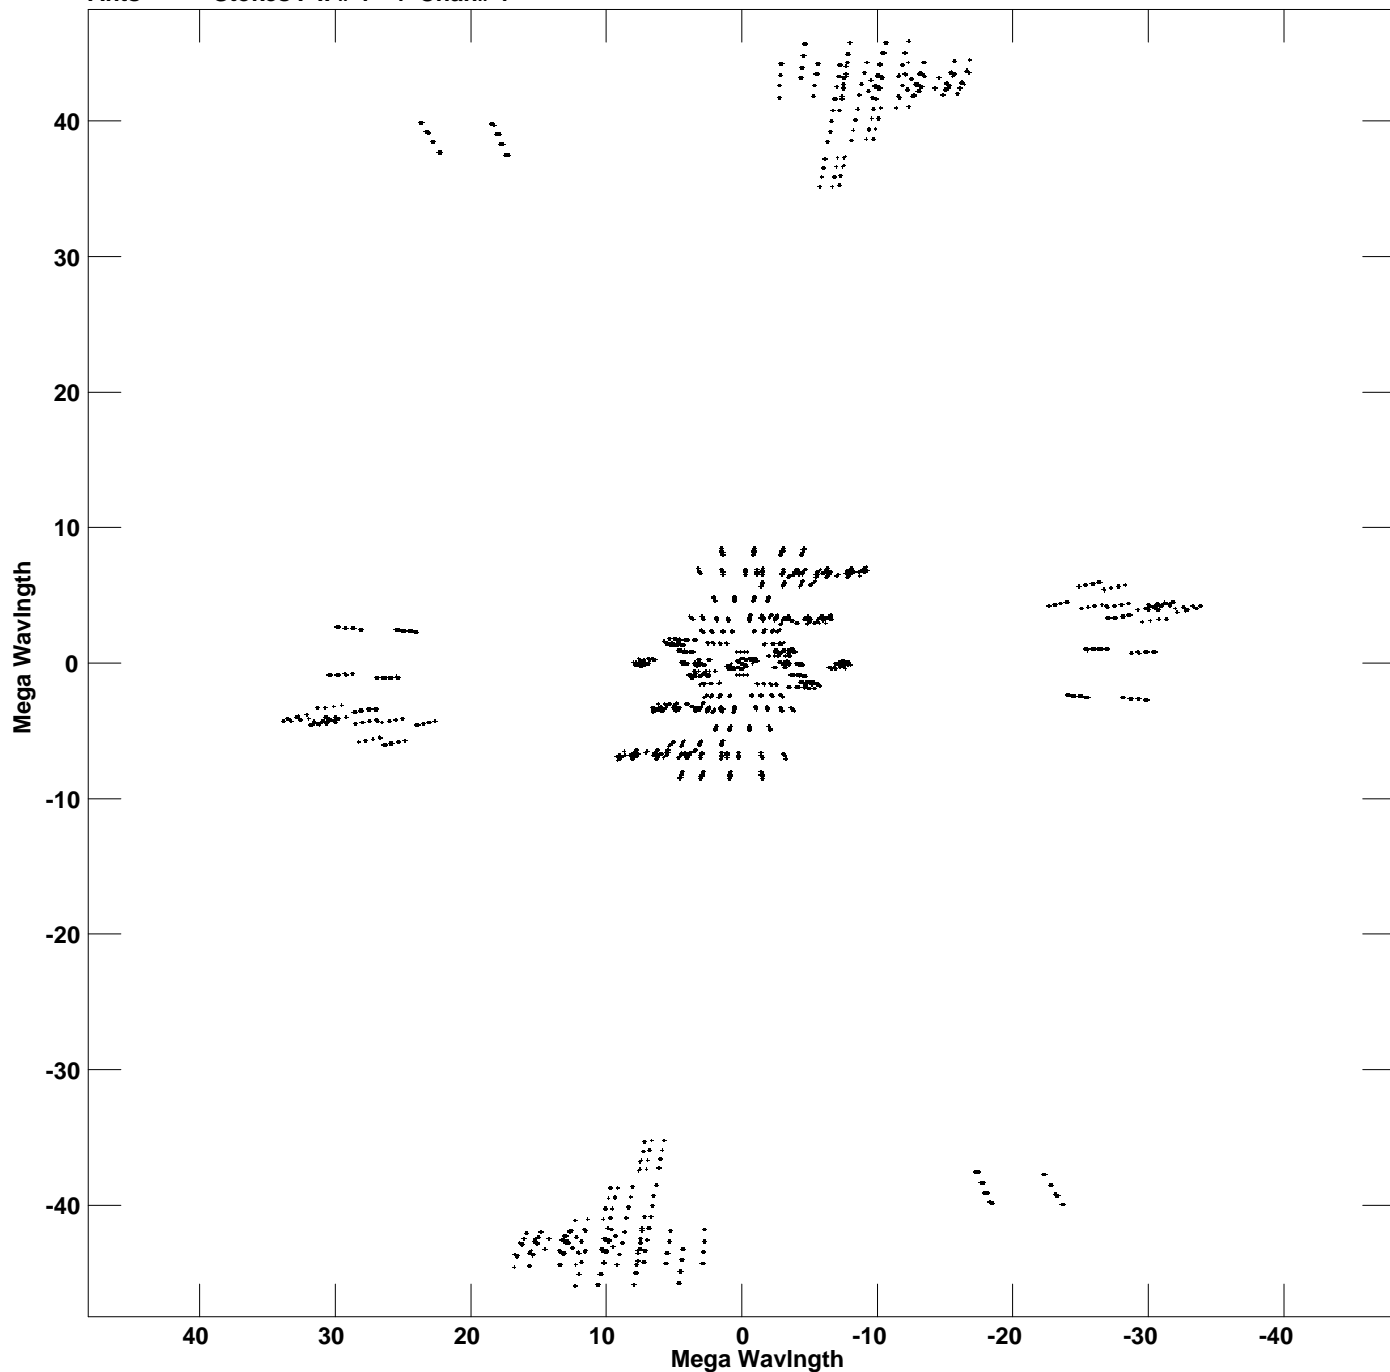

Plot file version 1 created 08-MAY-2023 15:11:01  
V vs U for J1945-0153.MULTI.1 Source:J1945-0153  
Ants \* - \* Stokes I IF# 1 - 4 Chan# 1

Freq = 1.6107 GHz, Bw = 32.000 MHz