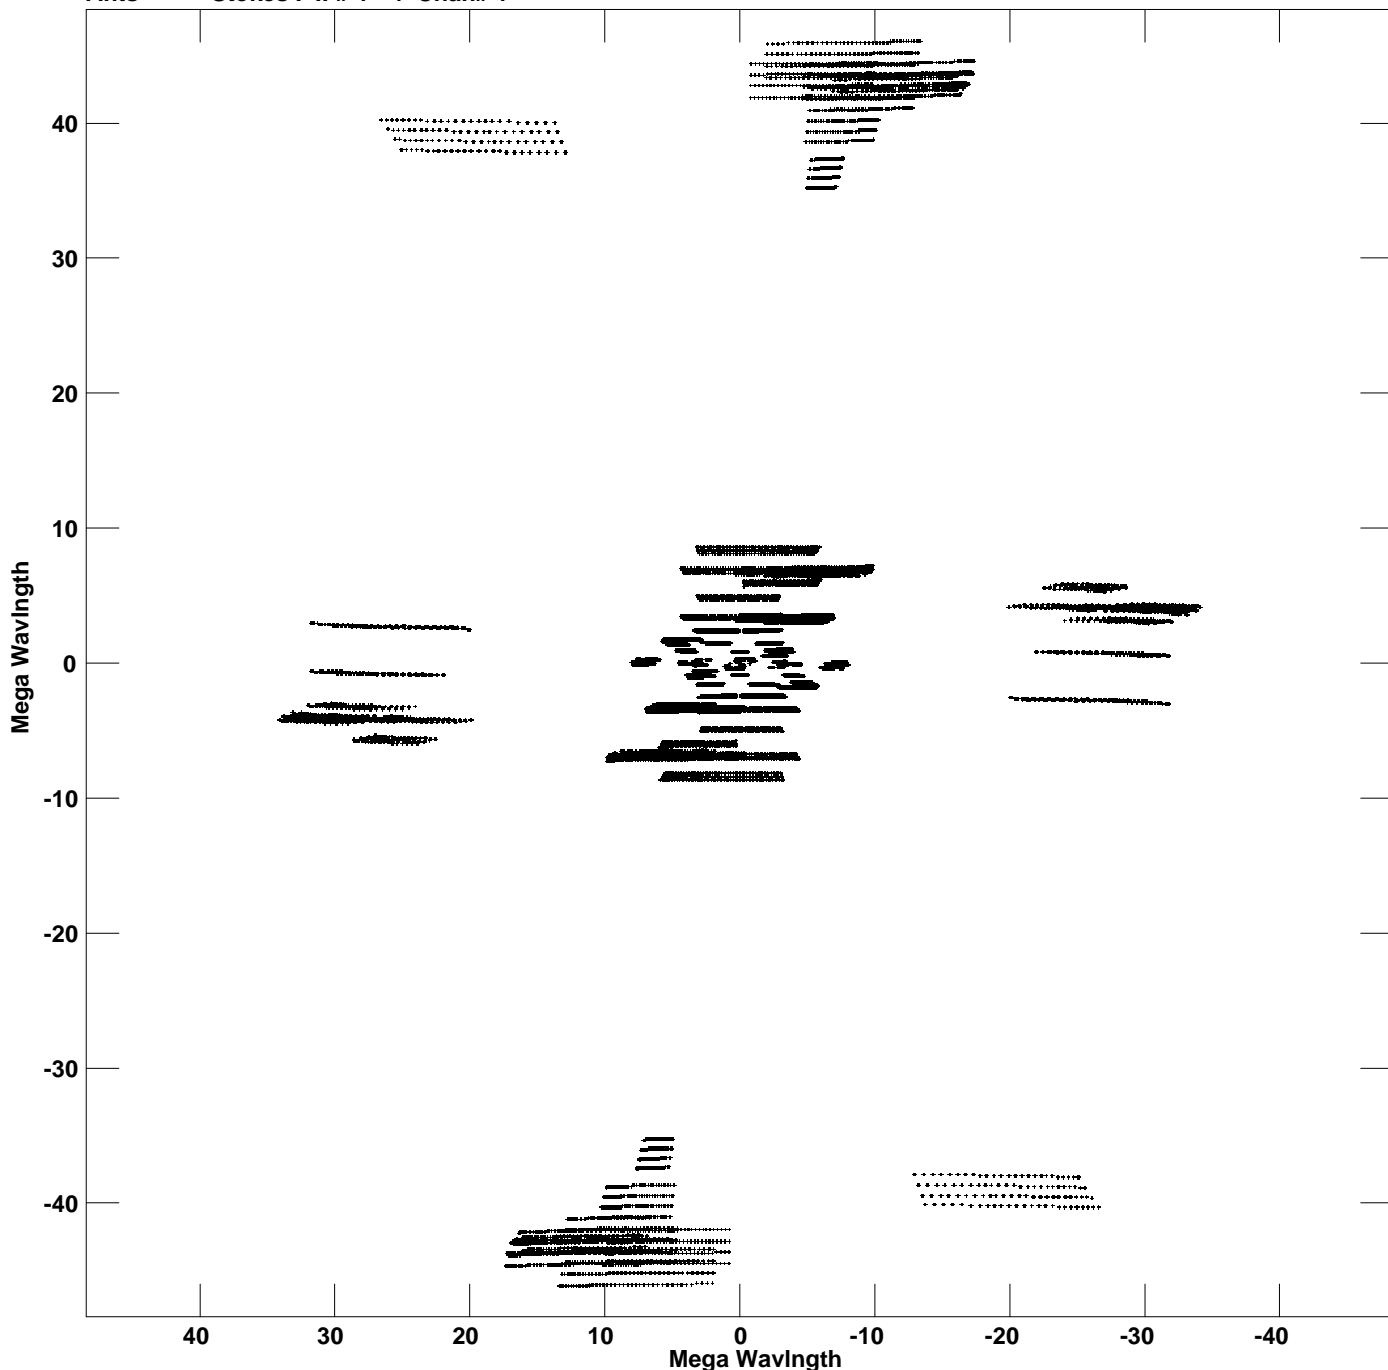

Plot file version 1 created 08-MAY-2023 15:09:45
V vs U for J1947-0103.MULTI.1 Source:J1947-0103
Ants * - * Stokes I IF# 1 - 4 Chan# 1

Freq = 1.6107 GHz, Bw = 32.000 MHz