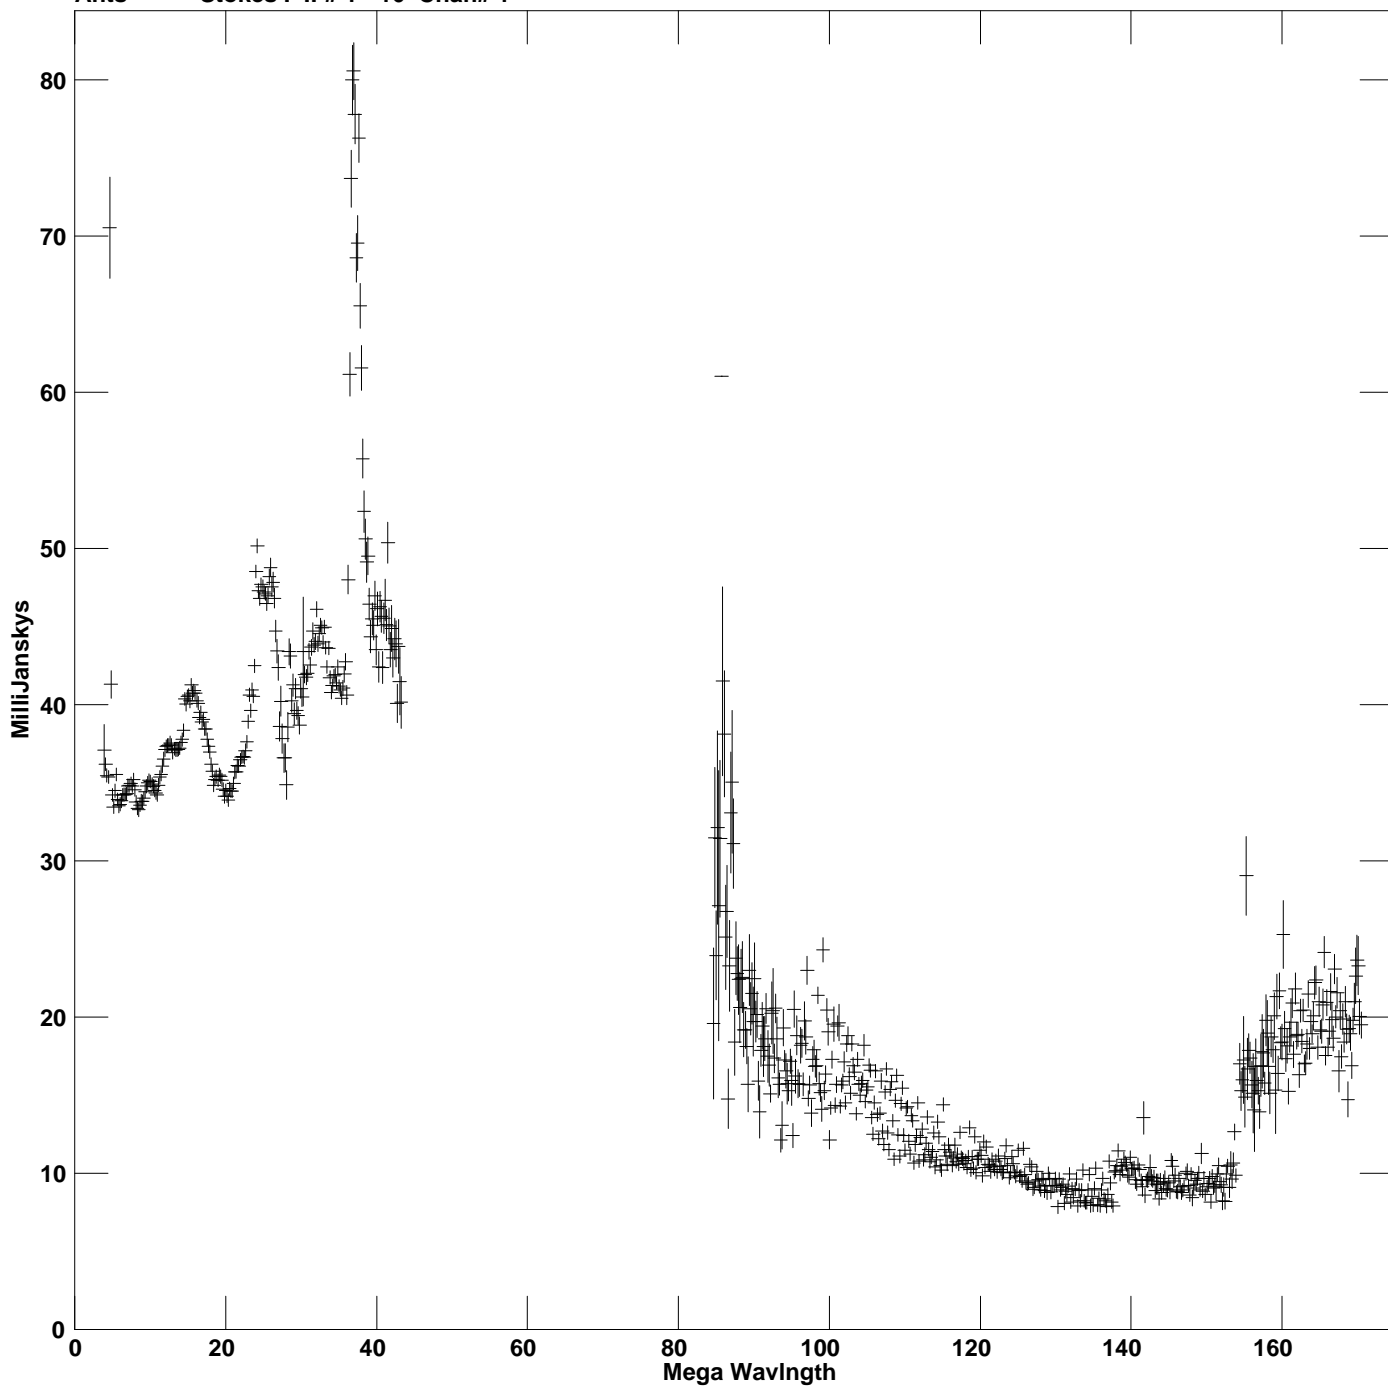

Plot file version 1 created 19-SEP-2023 11:40:47  
Amplitude vs UV dist for J0529+3209.MULTI.1 Source:J0529+3209  
Ants \* - \* Stokes I IF# 1 - 16 Chan# 1

Freq = 4.6162 GHz, Bw = 32.000 MHz