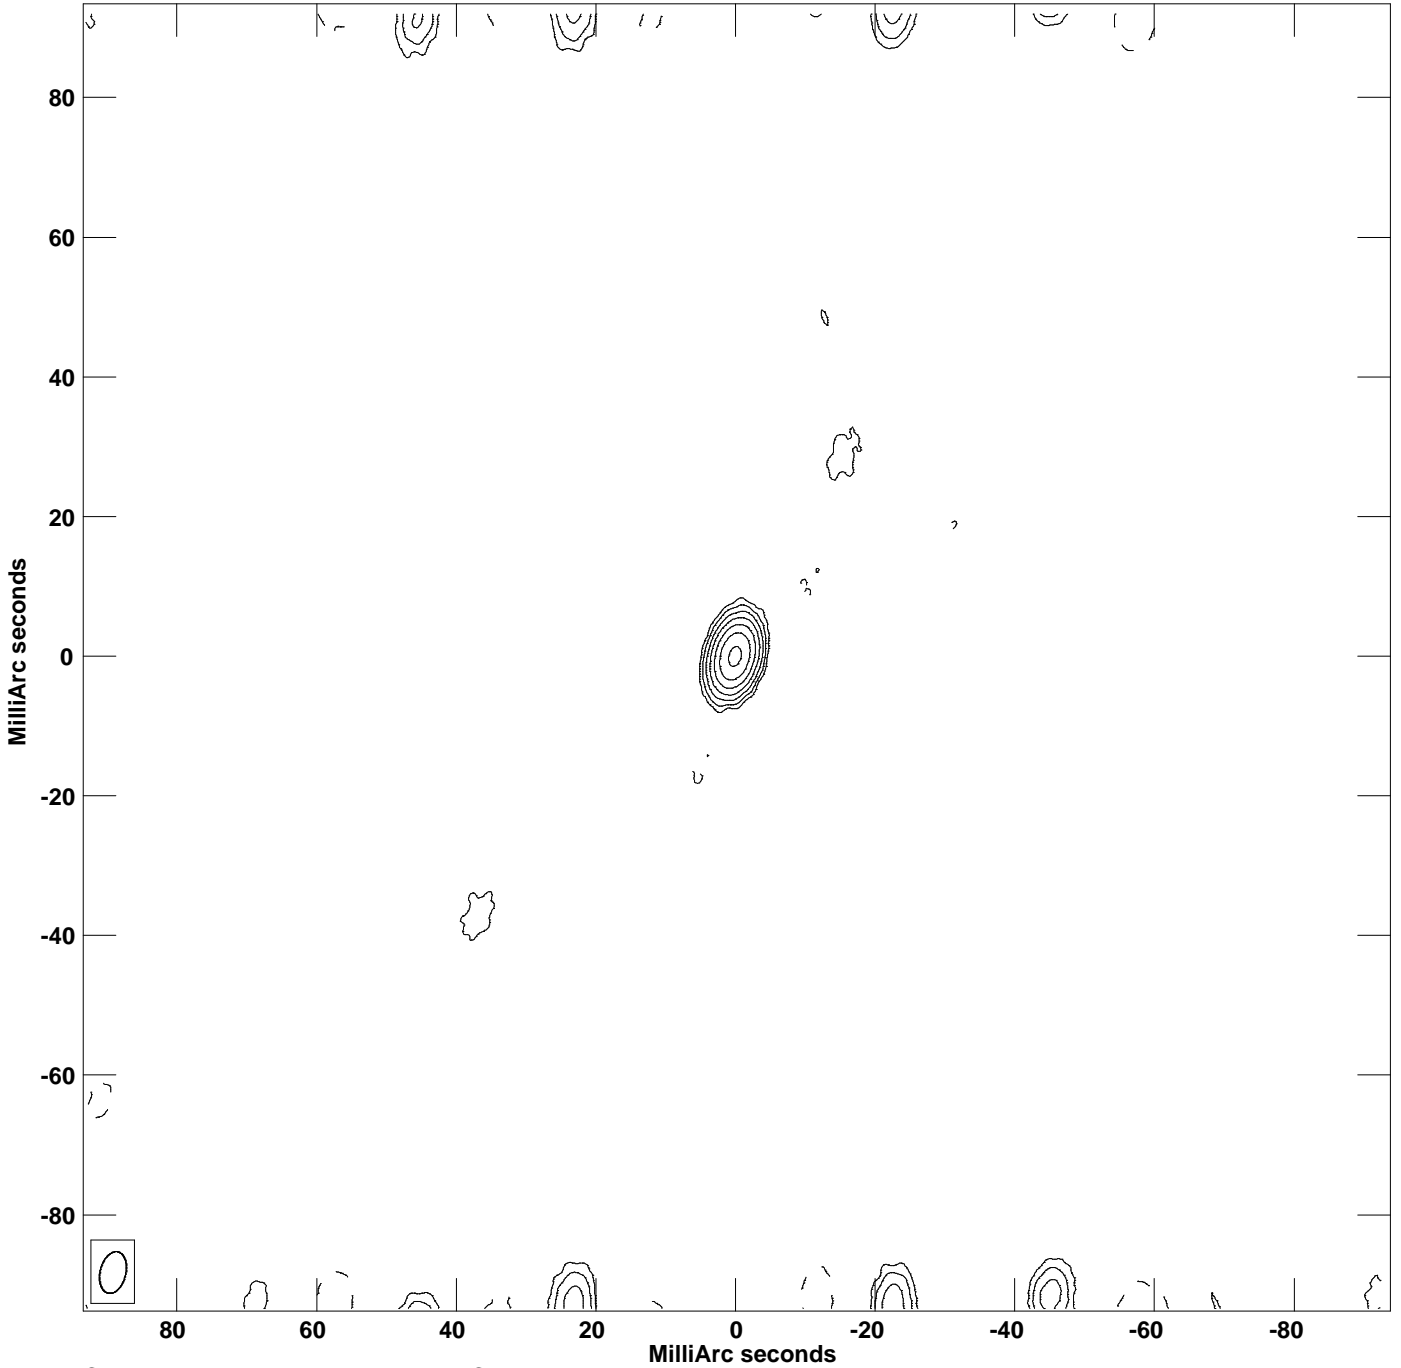

PLot file version 1 created 24-APR-2024 16:40:32
CONT: 0234+285 IPOL 4874.253 MHz 0234+285.ICL001.2

Center at RA 02 37 52.4056765 DEC 28 48 08.989988
Cont peak brightness = 1.1805E+00 JY/BEAM
Levs = 1.181E-02 * (-1.34, 1.345, 2.690, 5.379, 10.76, 21.52, 43.03, 86.07)