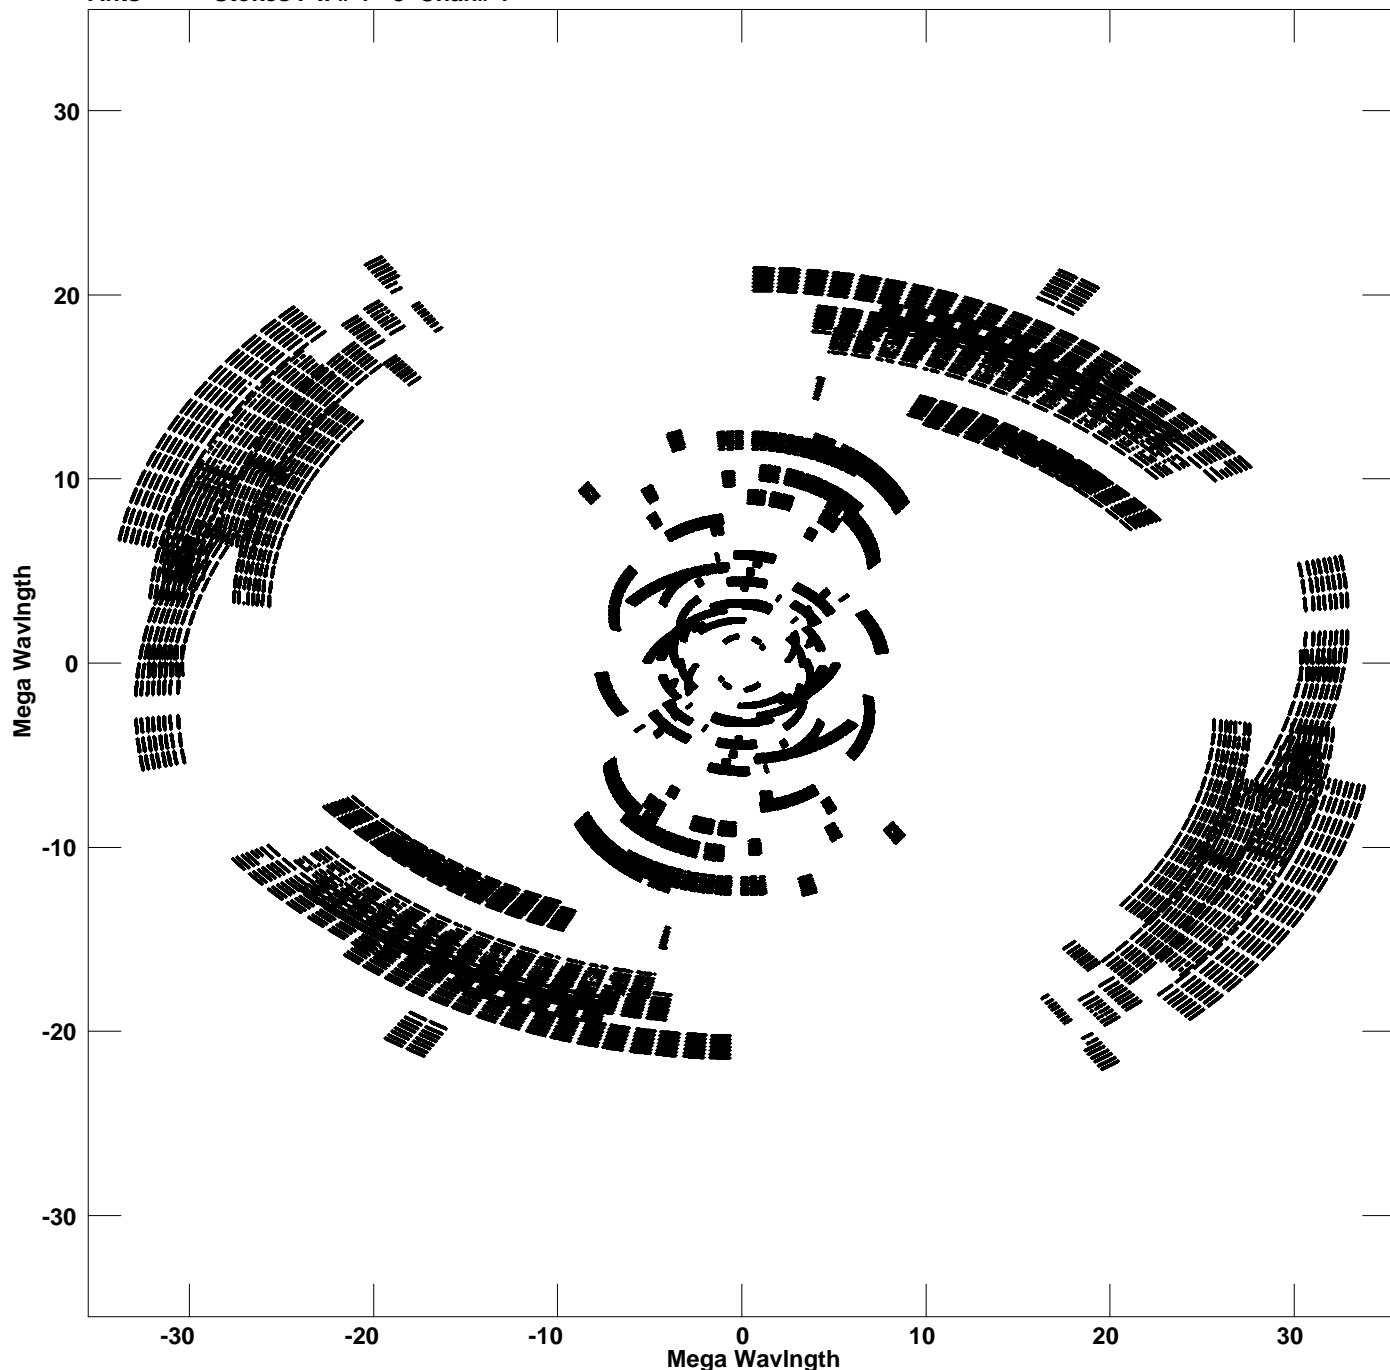

Plot file version 1 created 18-JAN-2010 23:21:31
V vs U for J131225.MULTI.1 Source:J131225
Ants * - * Stokes I IF# 1 - 8 Chan# 1

Freq = 1.5955 GHz, Bw = 16.000 MHz