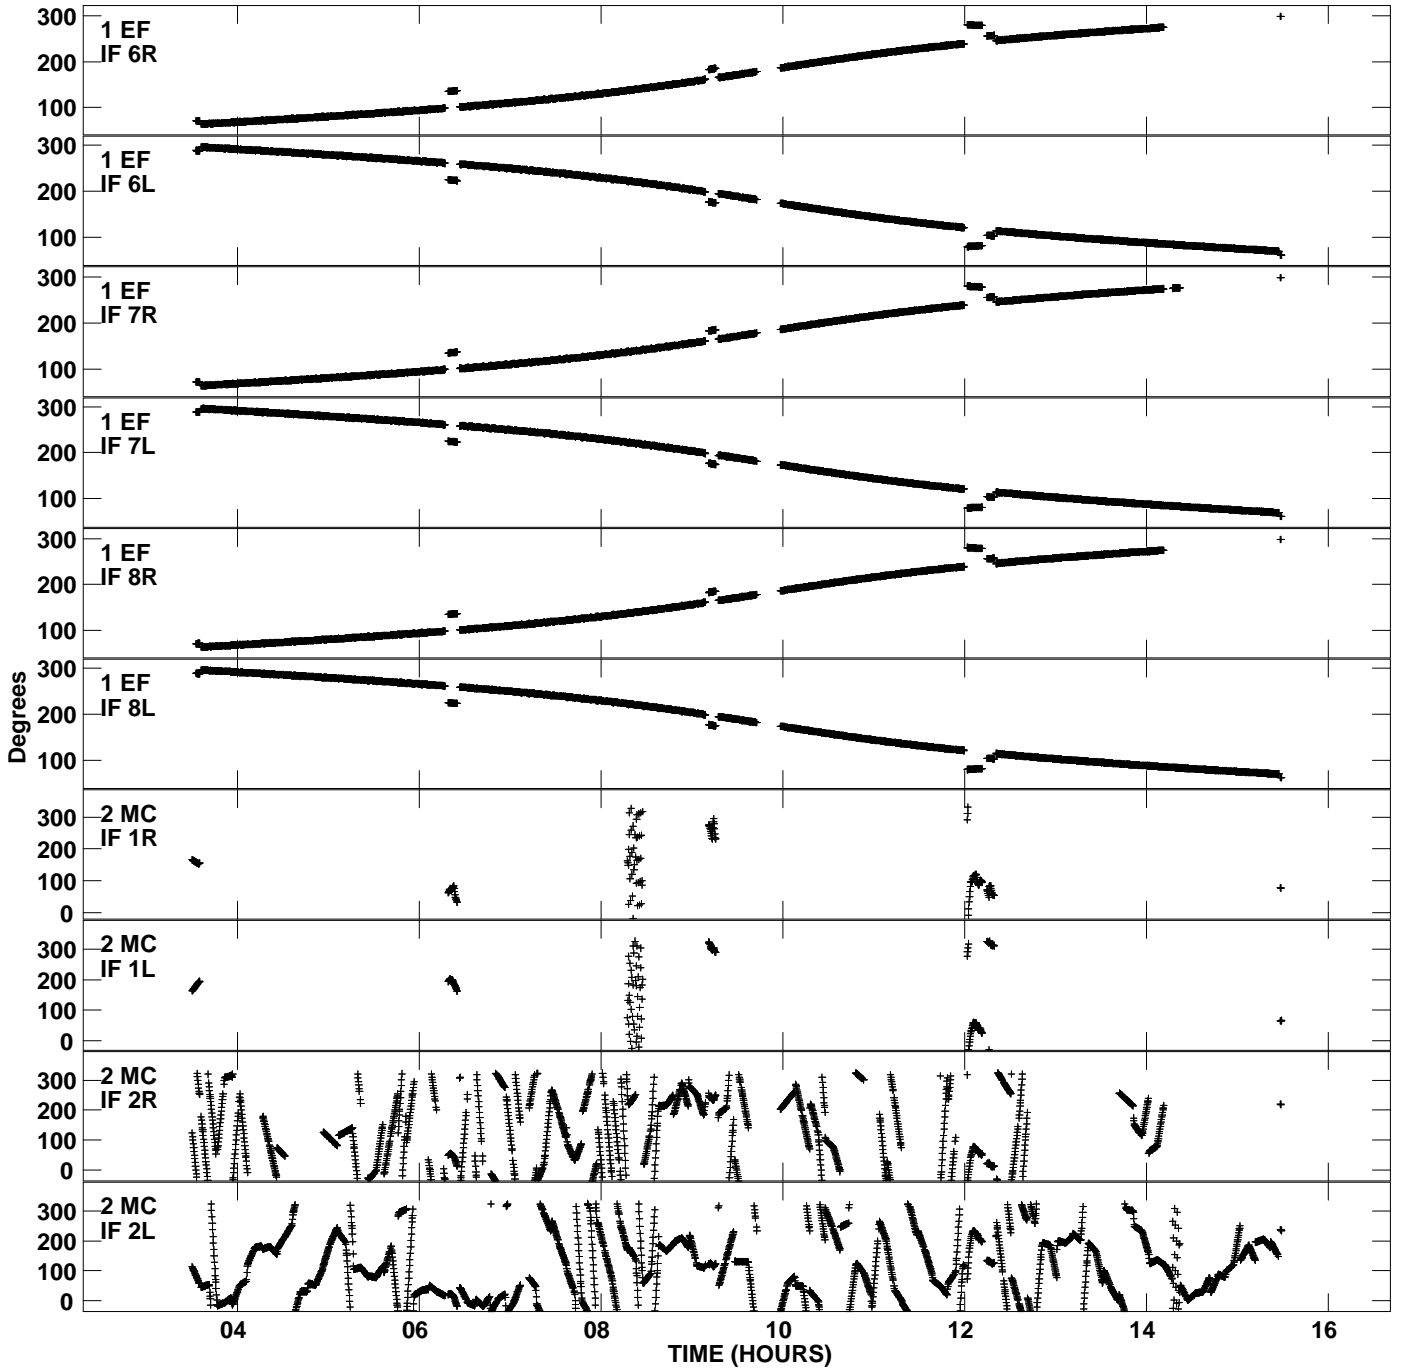

Plot file version 1 created 24-AUG-2011 18:31:46
 Gain phs vs UTC time for EC032.UVDATA.1
 CL 3 Rpol & Lpol IF 1 - 8

Plot file version 2 created 24-AUG-2011 18:31:46
Gain phs vs UTC time for EC032.UVDATA.1
CL 3 Rpol & Lpol IF 1 - 8

Plot file version 3 created 24-AUG-2011 18:31:46
Gain phs vs UTC time for EC032.UVDATA.1
CL 3 Rpol & Lpol IF 1 - 8

Plot file version 4 created 24-AUG-2011 18:31:46
Gain phs vs UTC time for EC032.UVDATA.1
CL 3 Rpol & Lpol IF 1 - 8

Plot file version 5 created 24-AUG-2011 18:31:46
Gain phs vs UTC time for EC032.UVDATA.1
CL 3 Rpol & Lpol IF 1 - 8

Plot file version 6 created 24-AUG-2011 18:31:46
Gain phs vs UTC time for EC032.UVDATA.1
CL 3 Rpol & Lpol IF 1 - 8

Plot file version 7 created 24-AUG-2011 18:31:46
Gain phs vs UTC time for EC032.UVDATA.1
CL 3 Rpol & Lpol IF 1 - 8

Plot file version 8 created 24-AUG-2011 18:31:46
Gain phs vs UTC time for EC032.UVDATA.1
CL 3 Rpol & Lpol IF 1 - 8