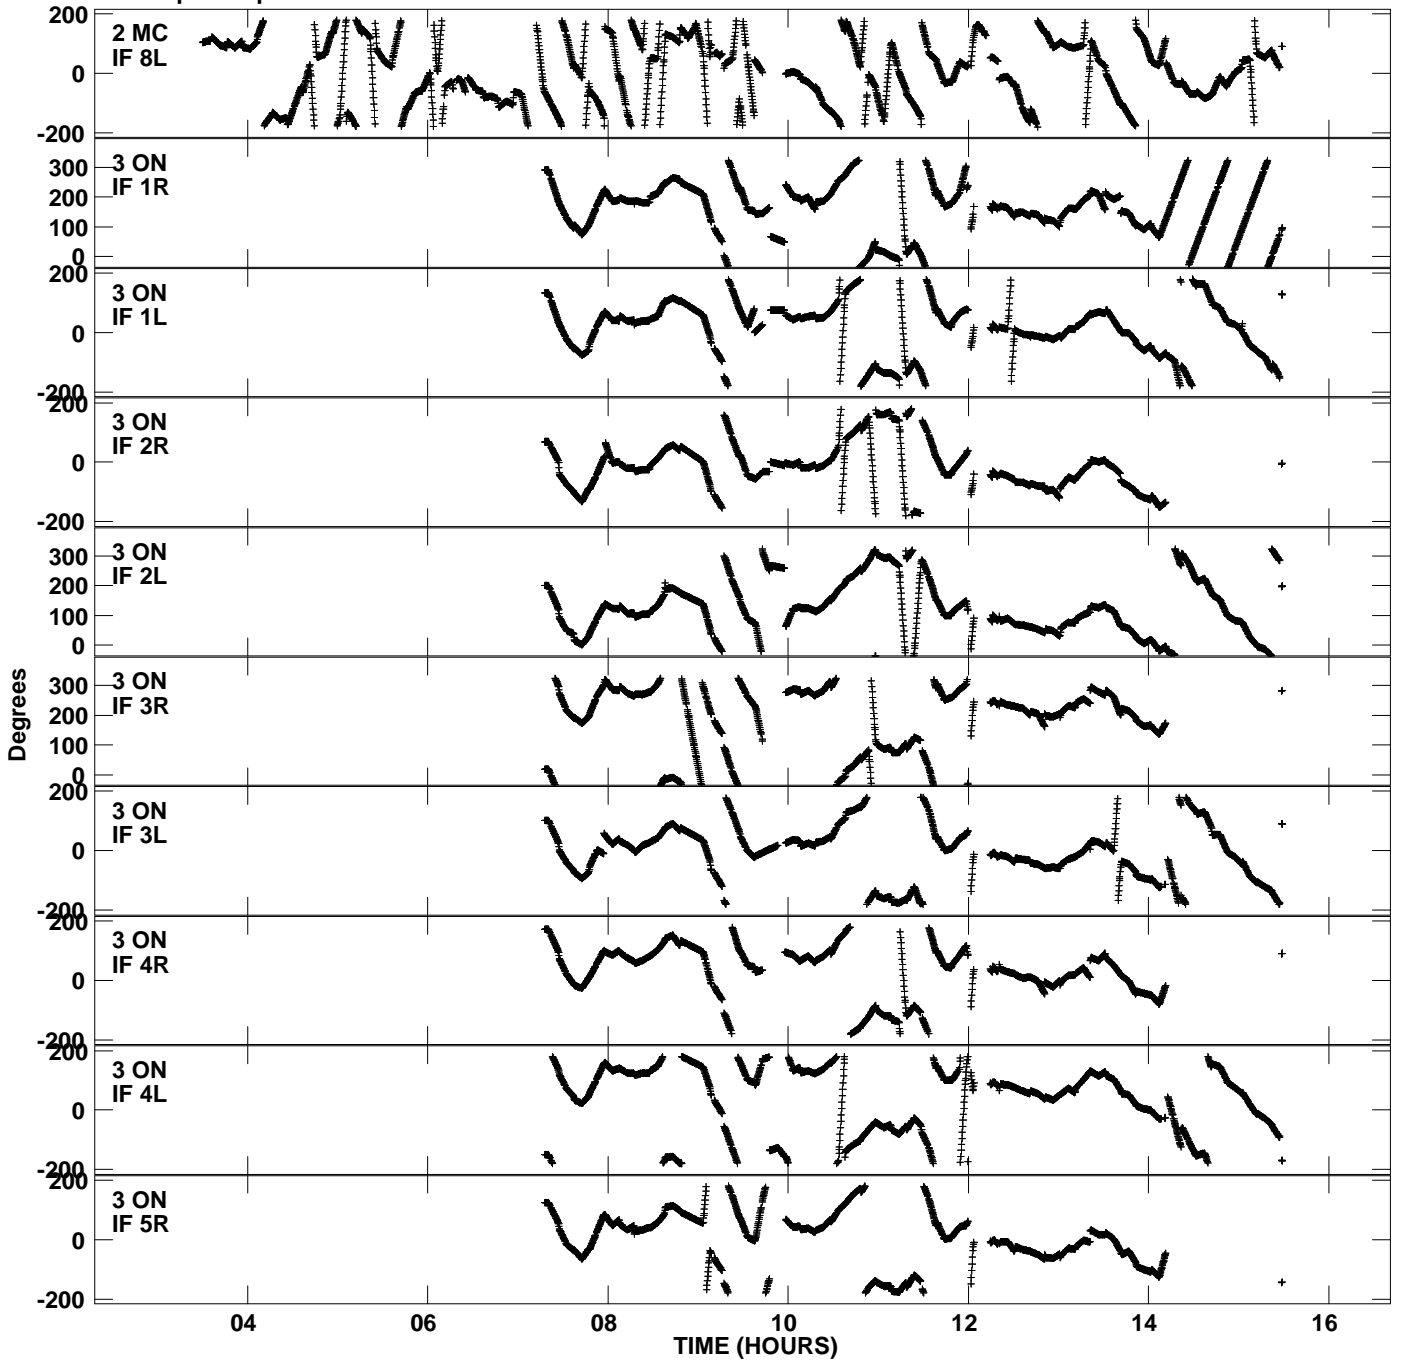

Plot file version 1 created 24-AUG-2011 18:31:46
 Gain phs vs UTC time for EC032.UVDATA.1
 CL 3 Rpol & Lpol IF 1 - 8

Plot file version 2 created 24-AUG-2011 18:31:46
Gain phs vs UTC time for EC032.UVDATA.1
CL 3 Rpol & Lpol IF 1 - 8

Plot file version 3 created 24-AUG-2011 18:31:46
Gain phs vs UTC time for EC032.UVDATA.1
CL 3 Rpol & Lpol IF 1 - 8

Plot file version 4 created 24-AUG-2011 18:31:46
Gain phs vs UTC time for EC032.UVDATA.1
CL 3 Rpol & Lpol IF 1 - 8