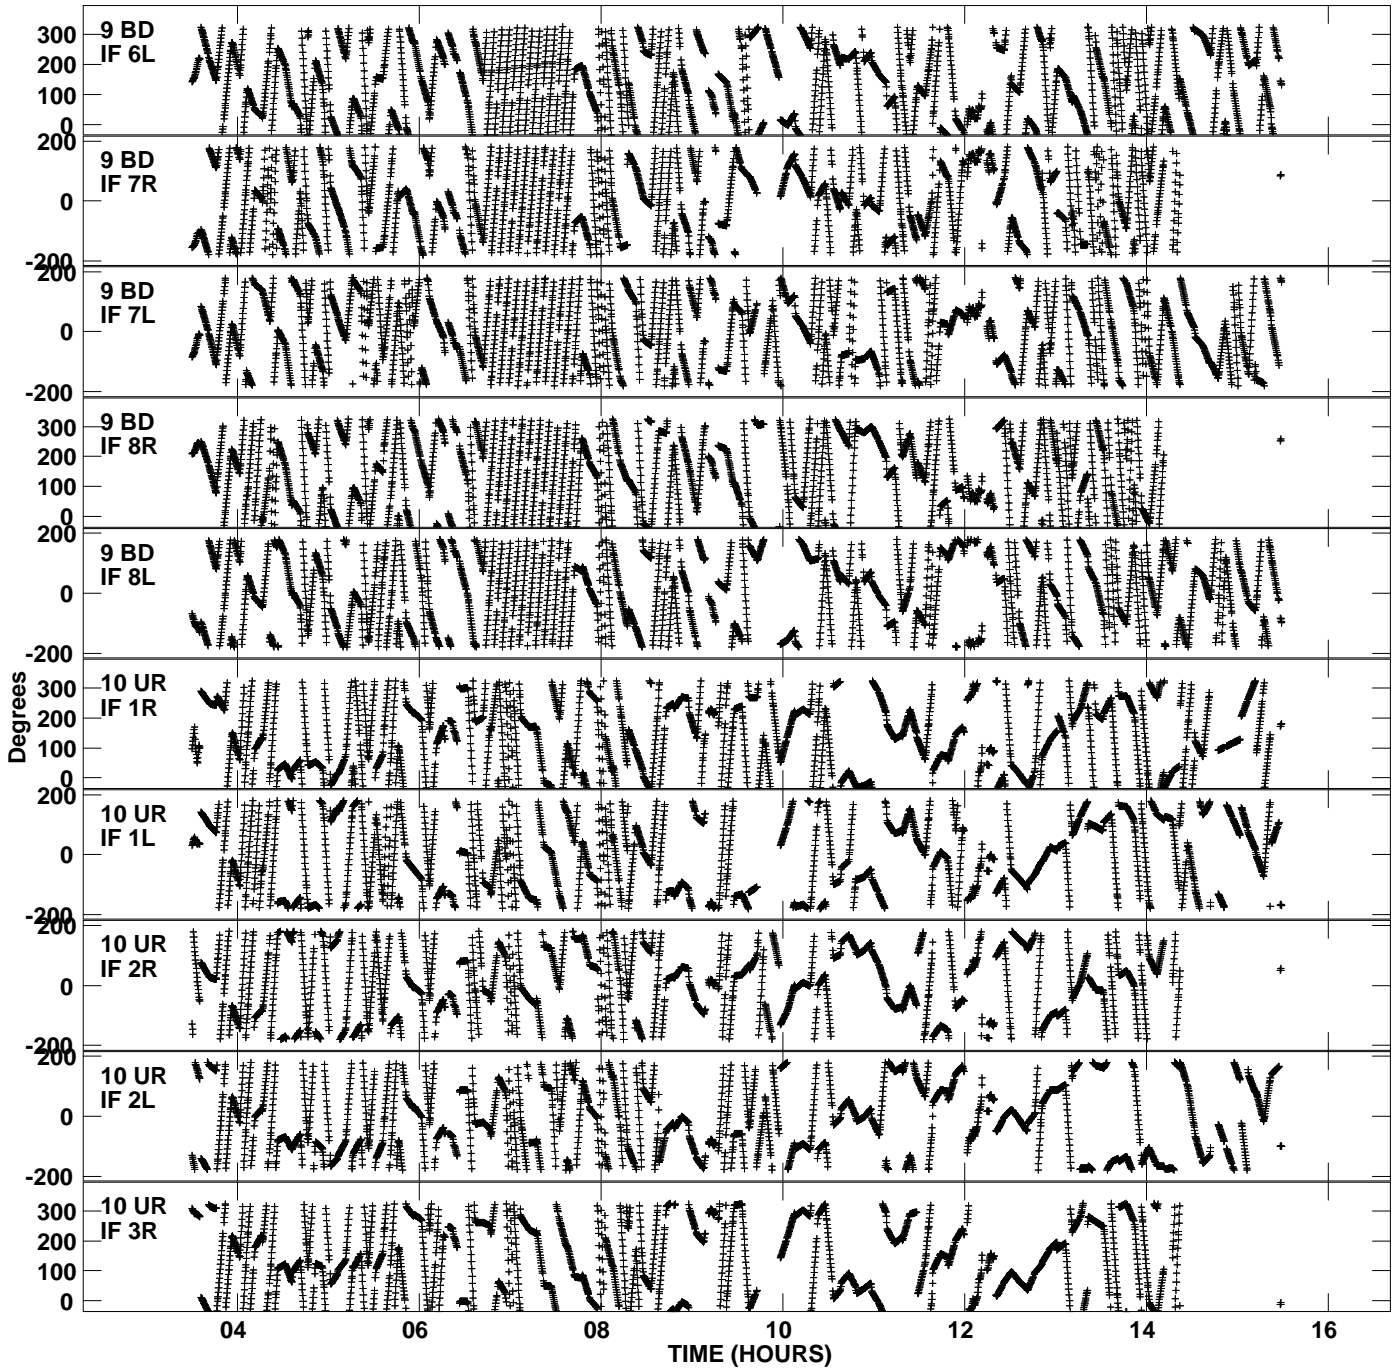

Plot file version 13 created 24-AUG-2011 18:31:47
Gain phs vs UTC time for EC032.UVDATA.1
CL 3 Rpol & Lpol IF 1 - 8