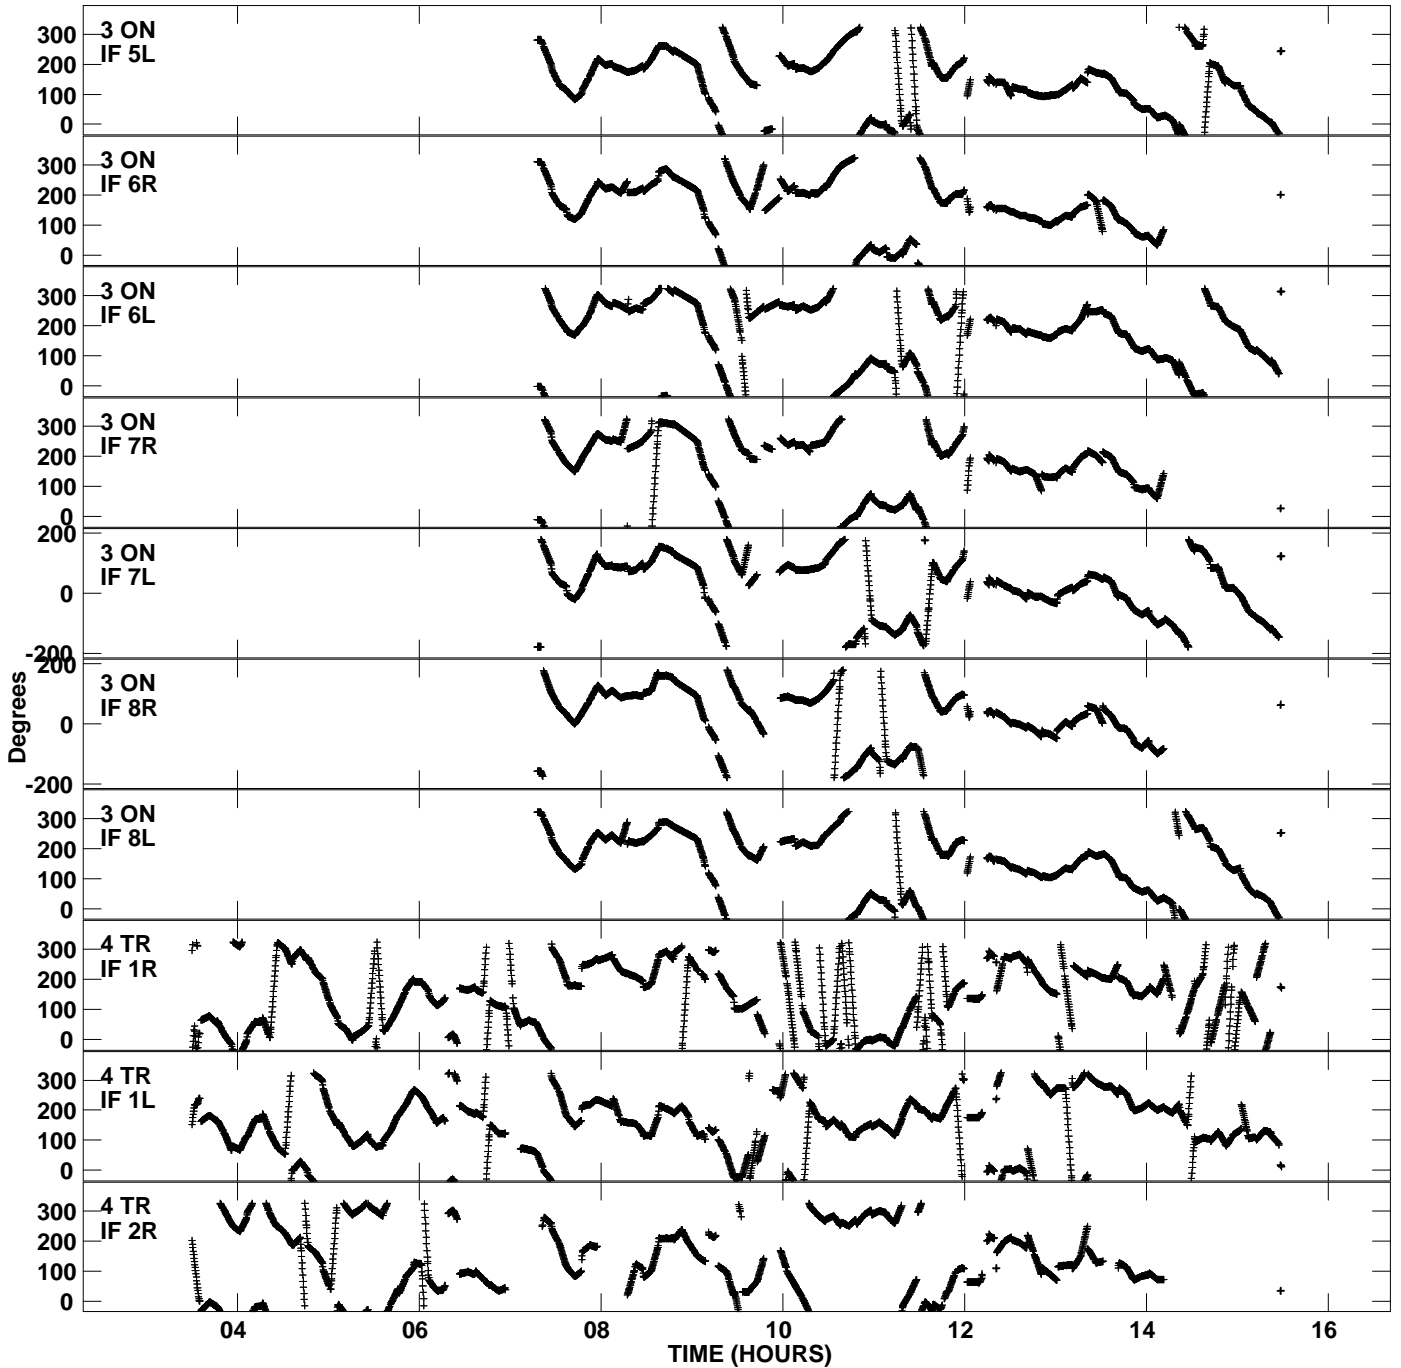

Plot file version 1 created 24-AUG-2011 18:31:46
 Gain phs vs UTC time for EC032.UVDATA.1
 CL 3 Rpol & Lpol IF 1 - 8

Plot file version 2 created 24-AUG-2011 18:31:46
Gain phs vs UTC time for EC032.UVDATA.1
CL 3 Rpol & Lpol IF 1 - 8

Plot file version 3 created 24-AUG-2011 18:31:46
Gain phs vs UTC time for EC032.UVDATA.1
CL 3 Rpol & Lpol IF 1 - 8

Plot file version 4 created 24-AUG-2011 18:31:46
Gain phs vs UTC time for EC032.UVDATA.1
CL 3 Rpol & Lpol IF 1 - 8

Plot file version 5 created 24-AUG-2011 18:31:46
Gain phs vs UTC time for EC032.UVDATA.1
CL 3 Rpol & Lpol IF 1 - 8

Plot file version 6 created 24-AUG-2011 18:31:46
Gain phs vs UTC time for EC032.UVDATA.1
CL 3 Rpol & Lpol IF 1 - 8

Plot file version 7 created 24-AUG-2011 18:31:46
Gain phs vs UTC time for EC032.UVDATA.1
CL 3 Rpol & Lpol IF 1 - 8

Plot file version 8 created 24-AUG-2011 18:31:46
Gain phs vs UTC time for EC032.UVDATA.1
CL 3 Rpol & Lpol IF 1 - 8