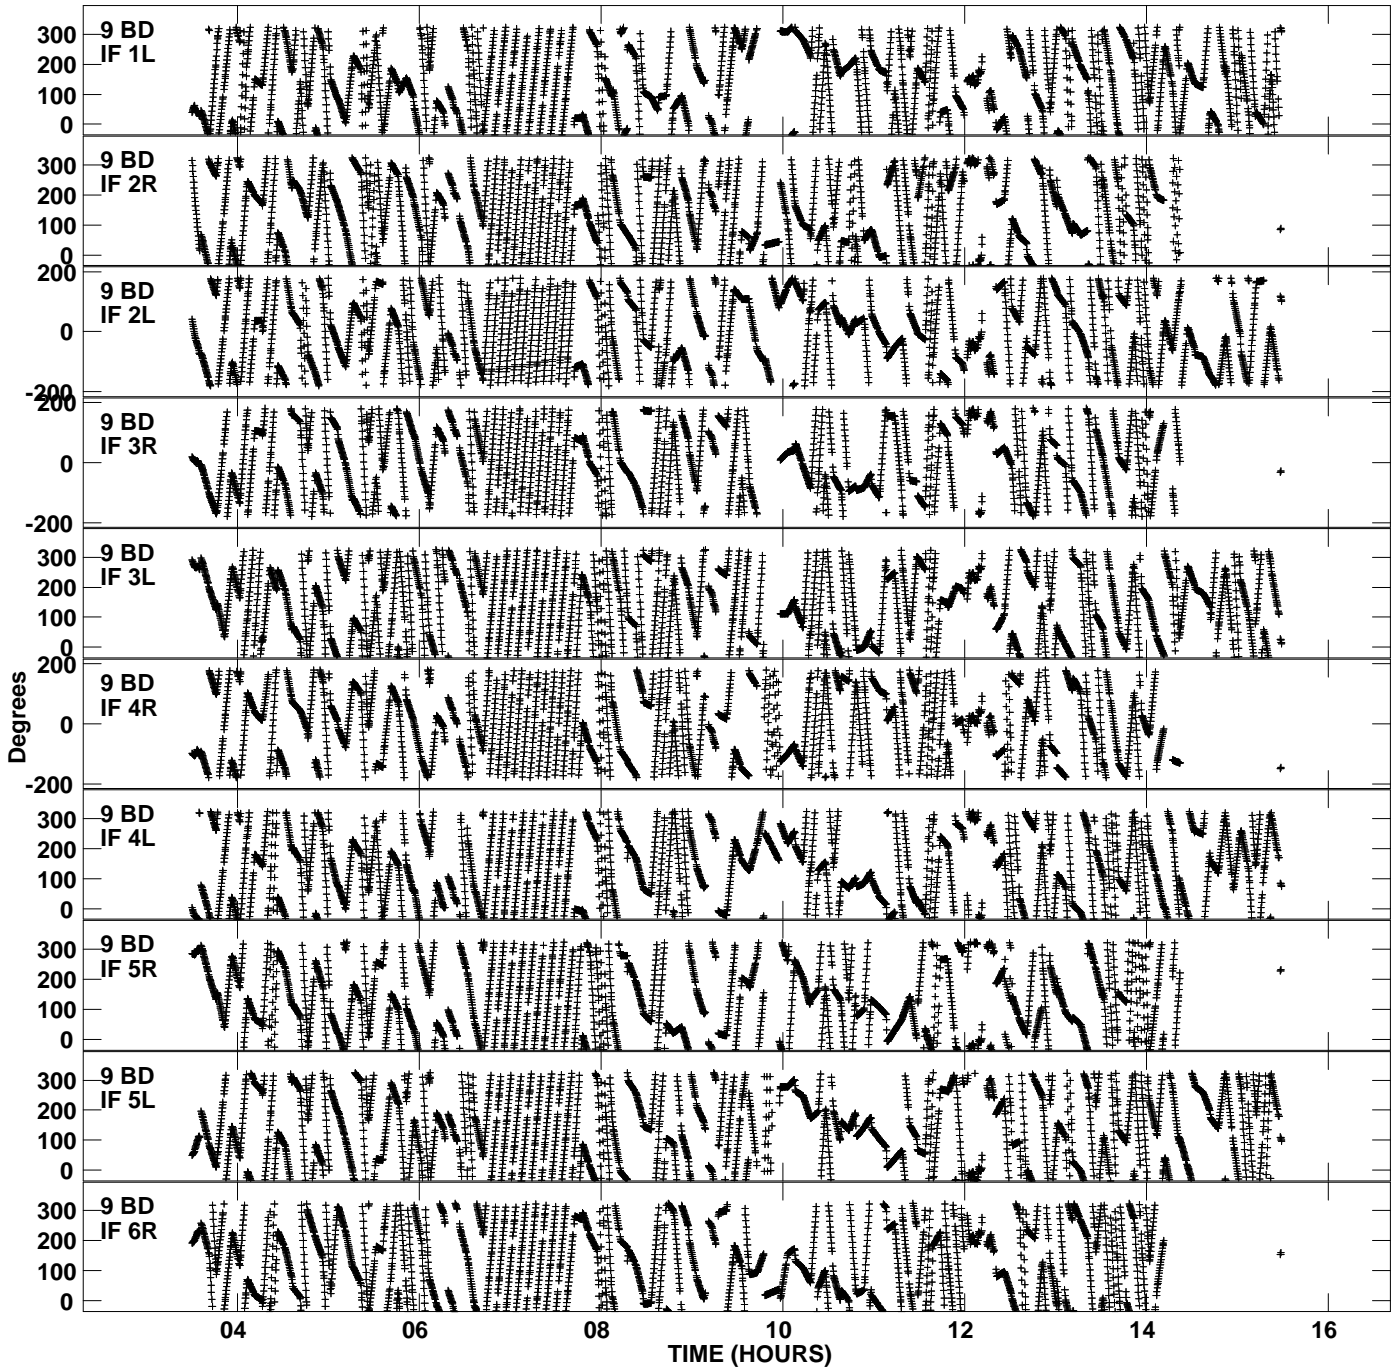

Plot file version 5 created 24-AUG-2011 18:31:46
Gain phs vs UTC time for EC032.UVDATA.1
CL 3 Rpol & Lpol IF 1 - 8

Plot file version 6 created 24-AUG-2011 18:31:46
Gain phs vs UTC time for EC032.UVDATA.1
CL 3 Rpol & Lpol IF 1 - 8

Plot file version 7 created 24-AUG-2011 18:31:46
Gain phs vs UTC time for EC032.UVDATA.1
CL 3 Rpol & Lpol IF 1 - 8

Plot file version 8 created 24-AUG-2011 18:31:46
Gain phs vs UTC time for EC032.UVDATA.1
CL 3 Rpol & Lpol IF 1 - 8

Plot file version 9 created 24-AUG-2011 18:31:47
Gain phs vs UTC time for EC032.UVDATA.1
CL 3 Rpol & Lpol IF 1 - 8

Plot file version 10 created 24-AUG-2011 18:31:47
Gain phs vs UTC time for EC032.UVDATA.1
CL 3 Rpol & Lpol IF 1 - 8

Plot file version 11 created 24-AUG-2011 18:31:47
Gain phs vs UTC time for EC032.UVDATA.1
CL 3 Rpol & Lpol IF 1 - 8

Plot file version 12 created 24-AUG-2011 18:31:47
Gain phs vs UTC time for EC032.UVDATA.1
CL 3 Rpol & Lpol IF 1 - 8