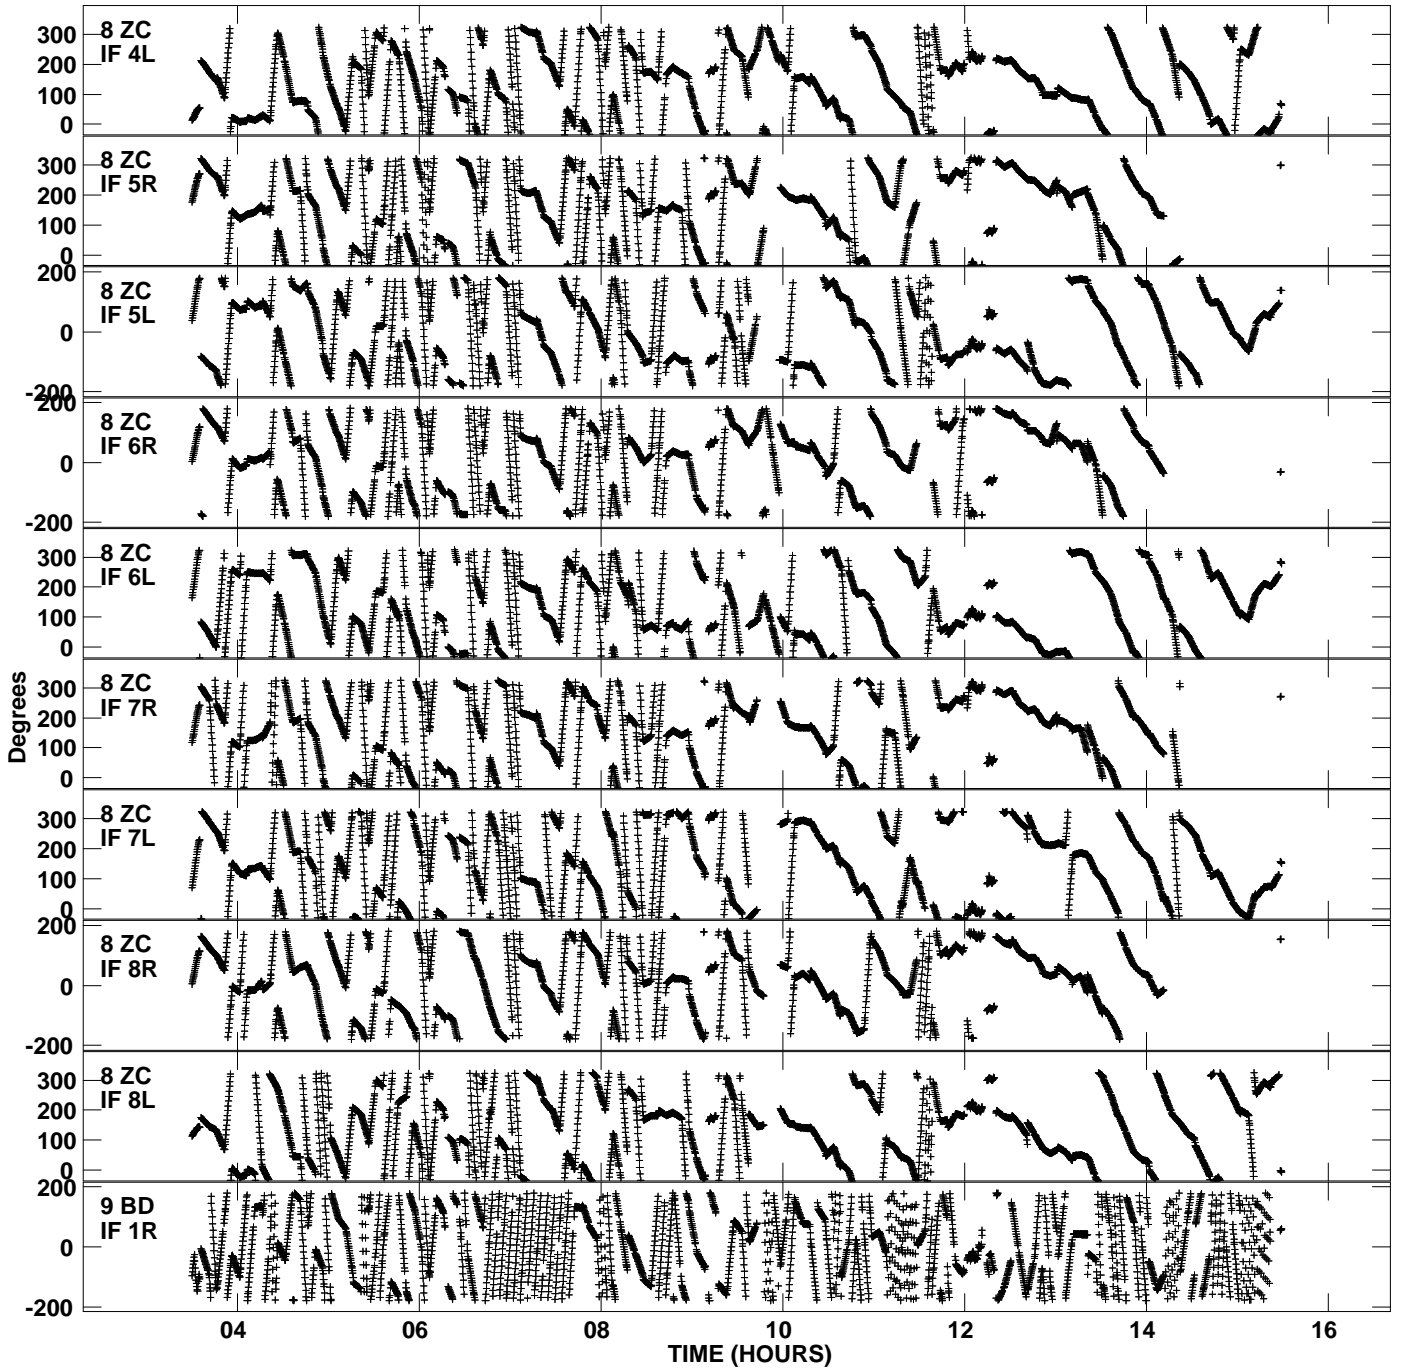

Plot file version 11 created 24-AUG-2011 18:31:47
Gain phs vs UTC time for EC032.UVDATA.1
CL 3 Rpol & Lpol IF 1 - 8