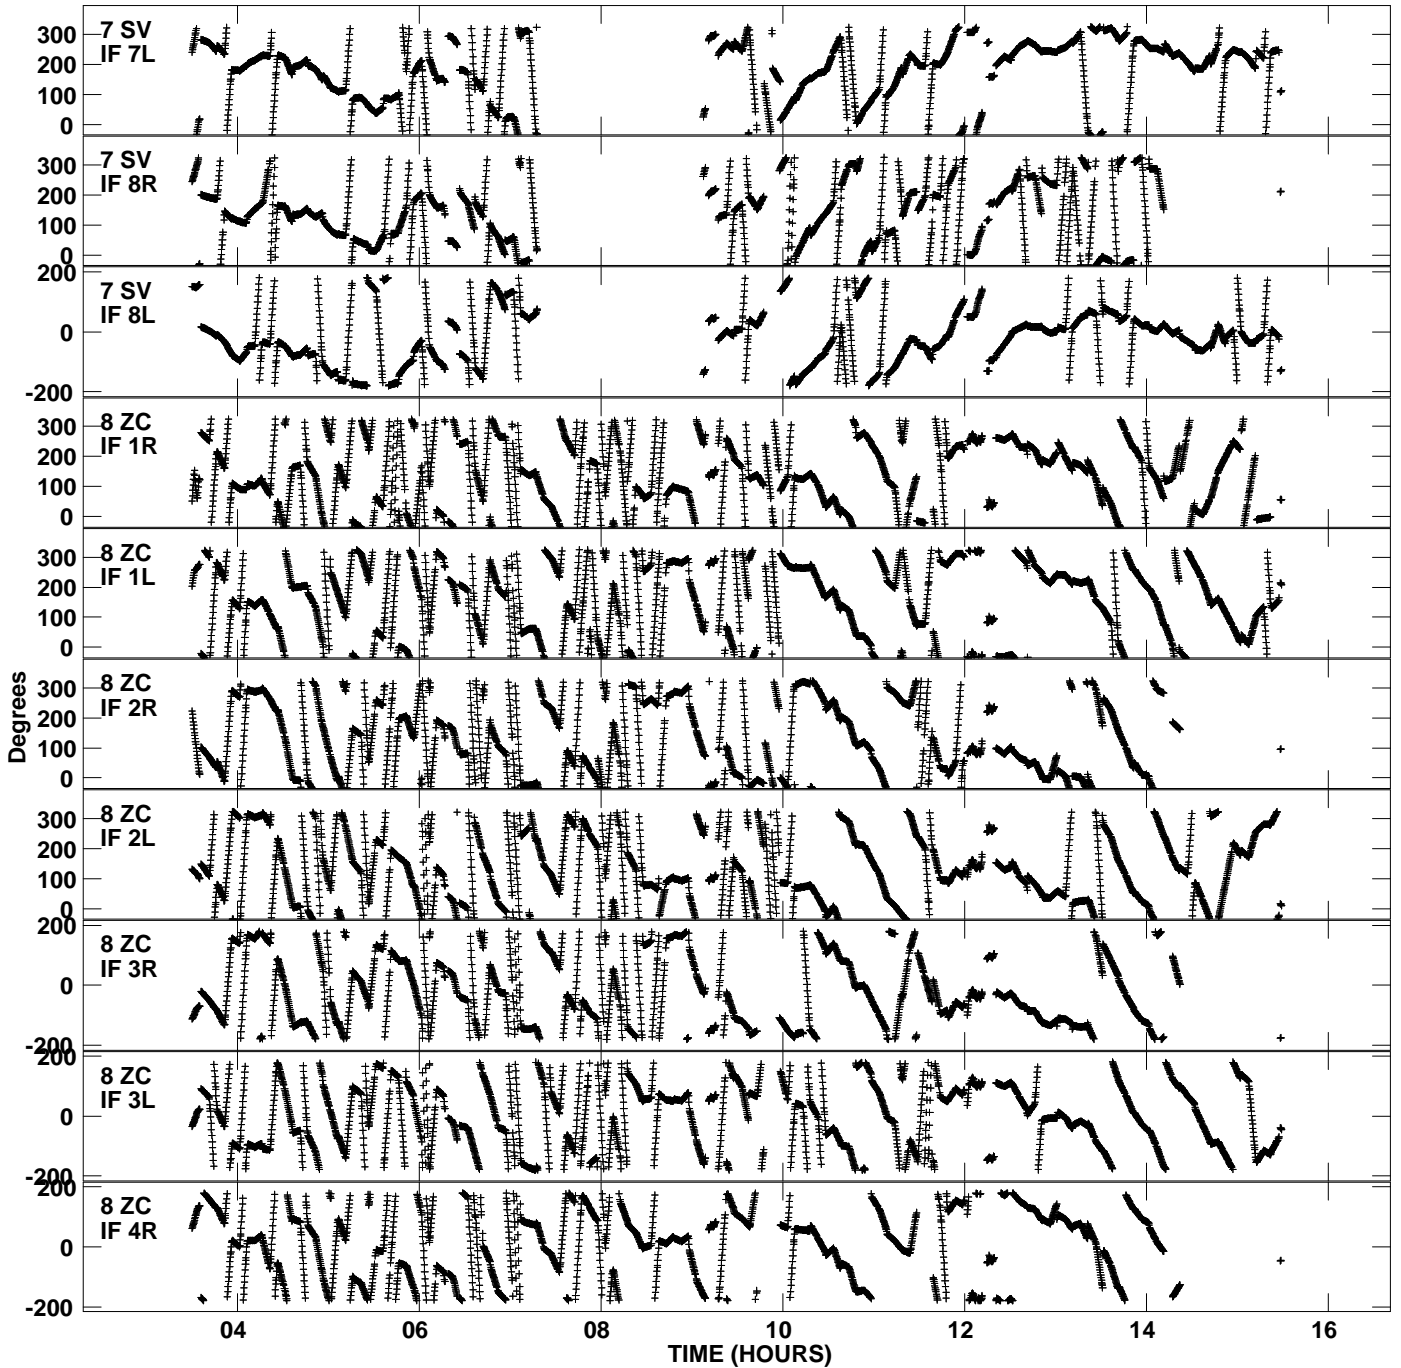

Plot file version 10 created 24-AUG-2011 18:31:47
Gain phs vs UTC time for EC032.UVDATA.1
CL 3 Rpol & Lpol IF 1 - 8