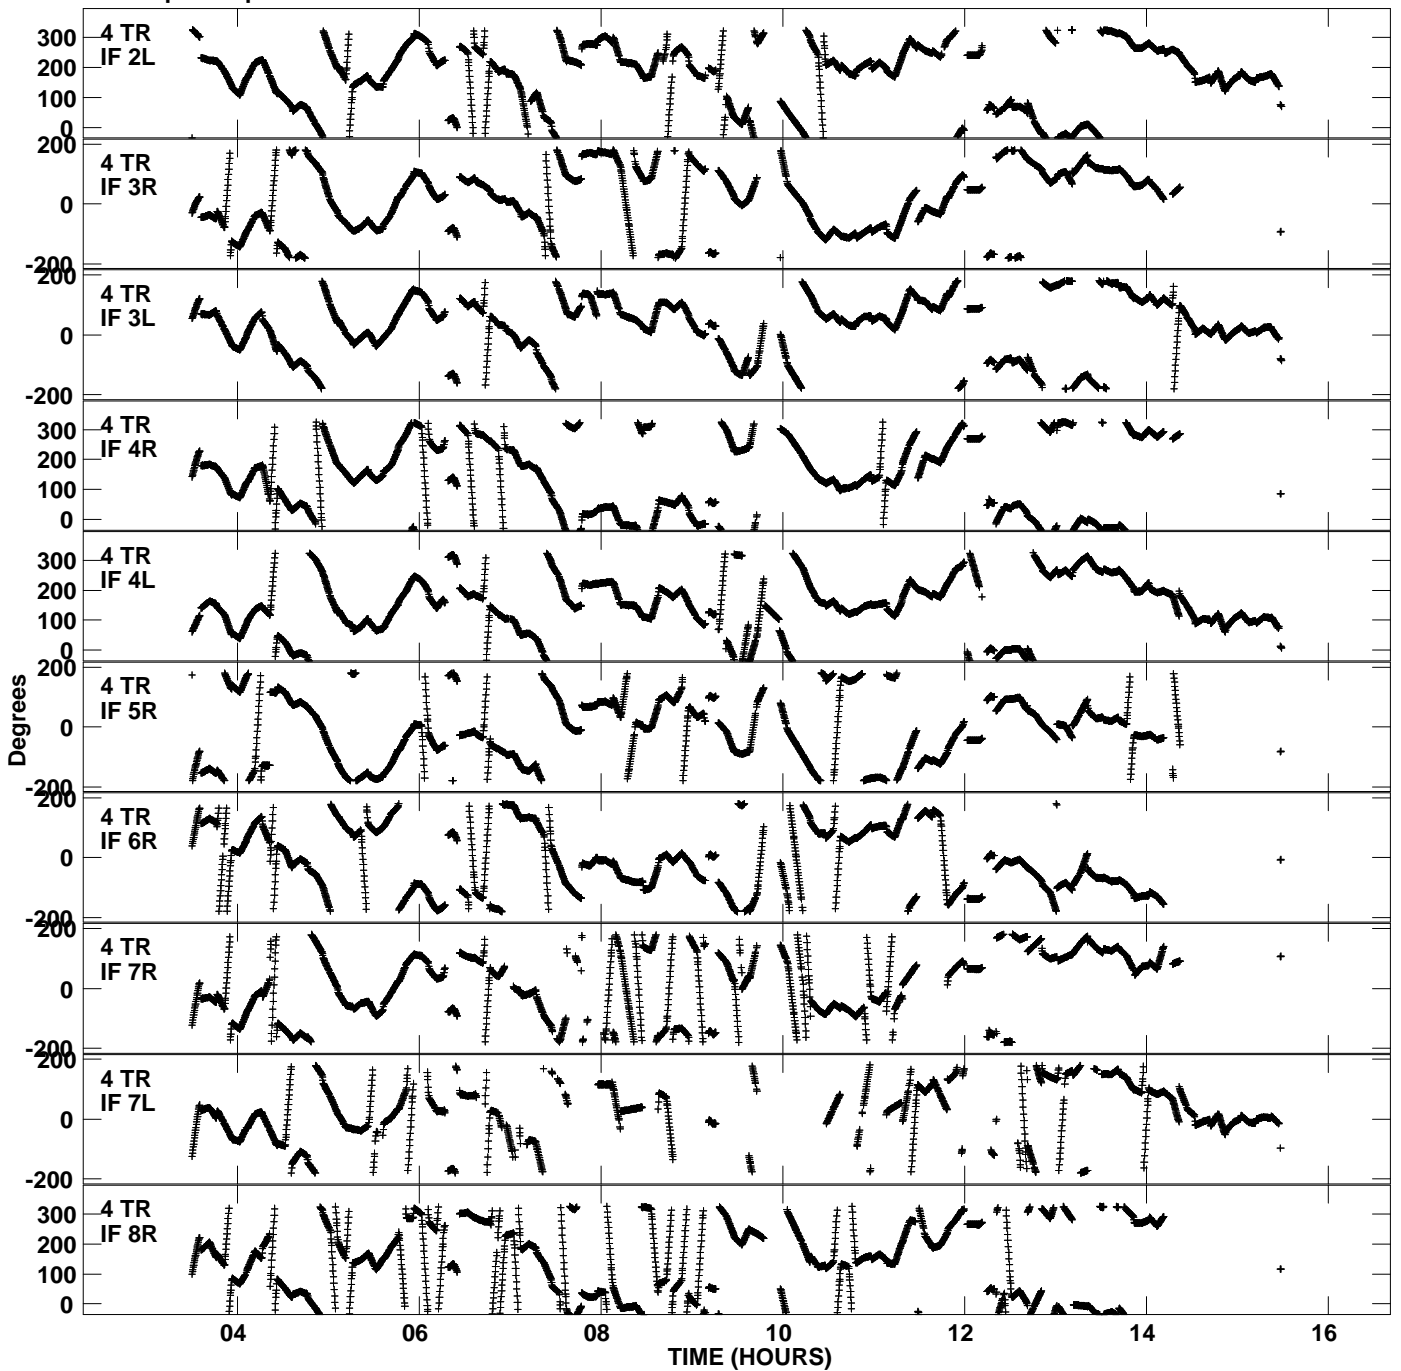

Plot file version 1 created 24-AUG-2011 18:31:46
 Gain phs vs UTC time for EC032.UVDATA.1
 CL 3 Rpol & Lpol IF 1 - 8

Plot file version 2 created 24-AUG-2011 18:31:46
Gain phs vs UTC time for EC032.UVDATA.1
CL 3 Rpol & Lpol IF 1 - 8

Plot file version 3 created 24-AUG-2011 18:31:46
Gain phs vs UTC time for EC032.UVDATA.1
CL 3 Rpol & Lpol IF 1 - 8

Plot file version 4 created 24-AUG-2011 18:31:46
Gain phs vs UTC time for EC032.UVDATA.1
CL 3 Rpol & Lpol IF 1 - 8

Plot file version 5 created 24-AUG-2011 18:31:46
Gain phs vs UTC time for EC032.UVDATA.1
CL 3 Rpol & Lpol IF 1 - 8

Plot file version 6 created 24-AUG-2011 18:31:46
Gain phs vs UTC time for EC032.UVDATA.1
CL 3 Rpol & Lpol IF 1 - 8

Plot file version 7 created 24-AUG-2011 18:31:46
Gain phs vs UTC time for EC032.UVDATA.1
CL 3 Rpol & Lpol IF 1 - 8

Plot file version 8 created 24-AUG-2011 18:31:46
Gain phs vs UTC time for EC032.UVDATA.1
CL 3 Rpol & Lpol IF 1 - 8