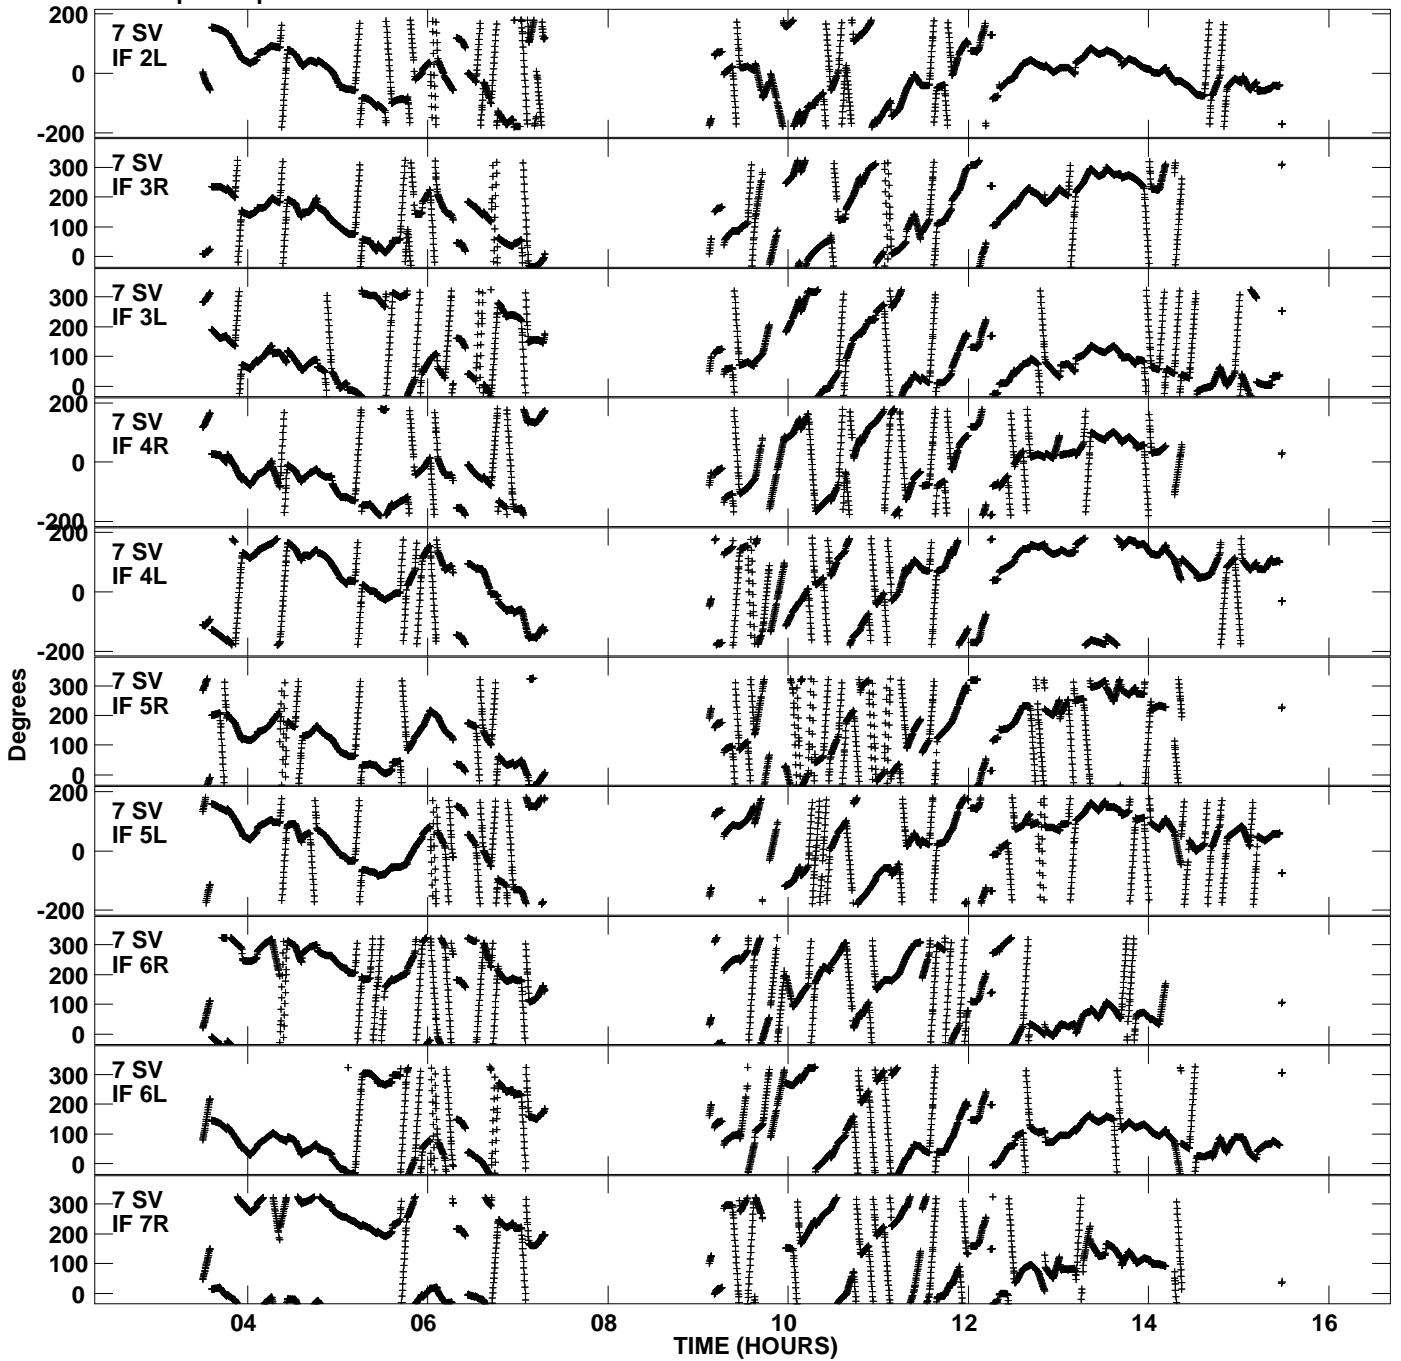

Plot file version 9 created 24-AUG-2011 18:31:47
Gain phs vs UTC time for EC032.UVDATA.1
CL 3 Rpol & Lpol IF 1 - 8