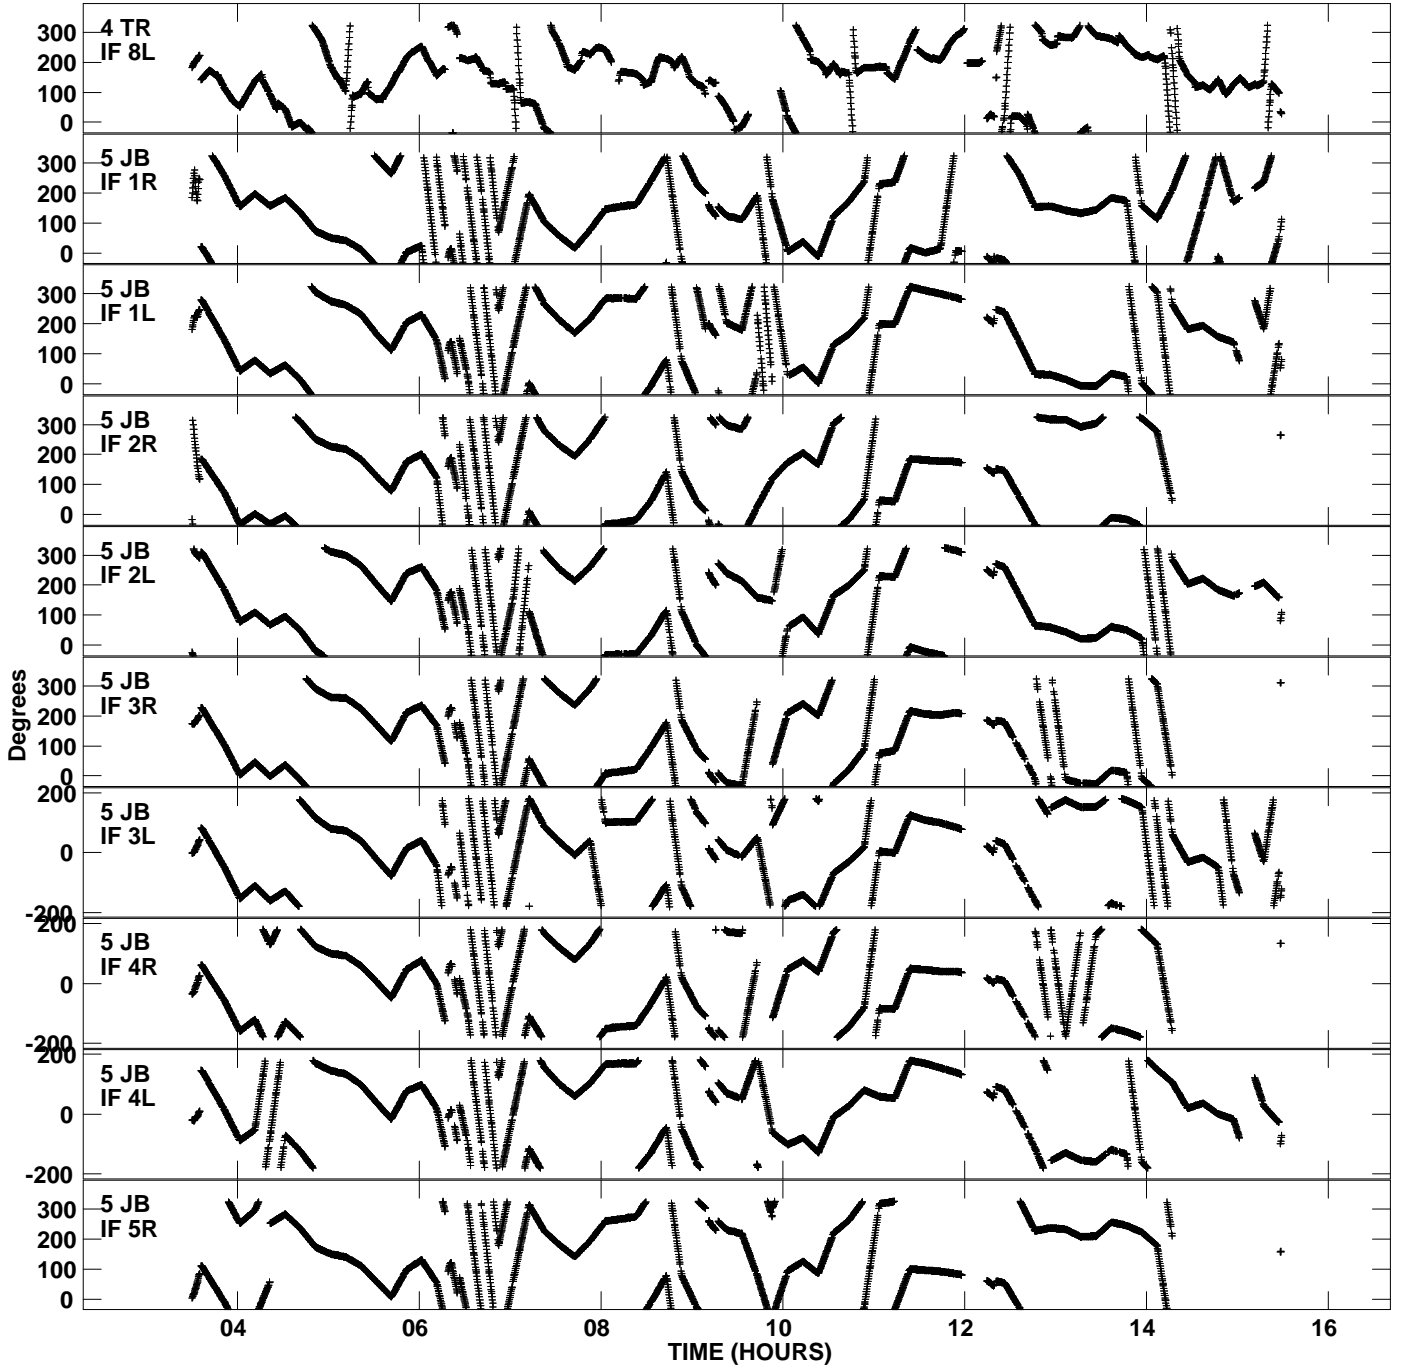

Plot file version 7 created 24-AUG-2011 18:31:46
Gain phs vs UTC time for EC032.UVDATA.1
CL 3 Rpol & Lpol IF 1 - 8