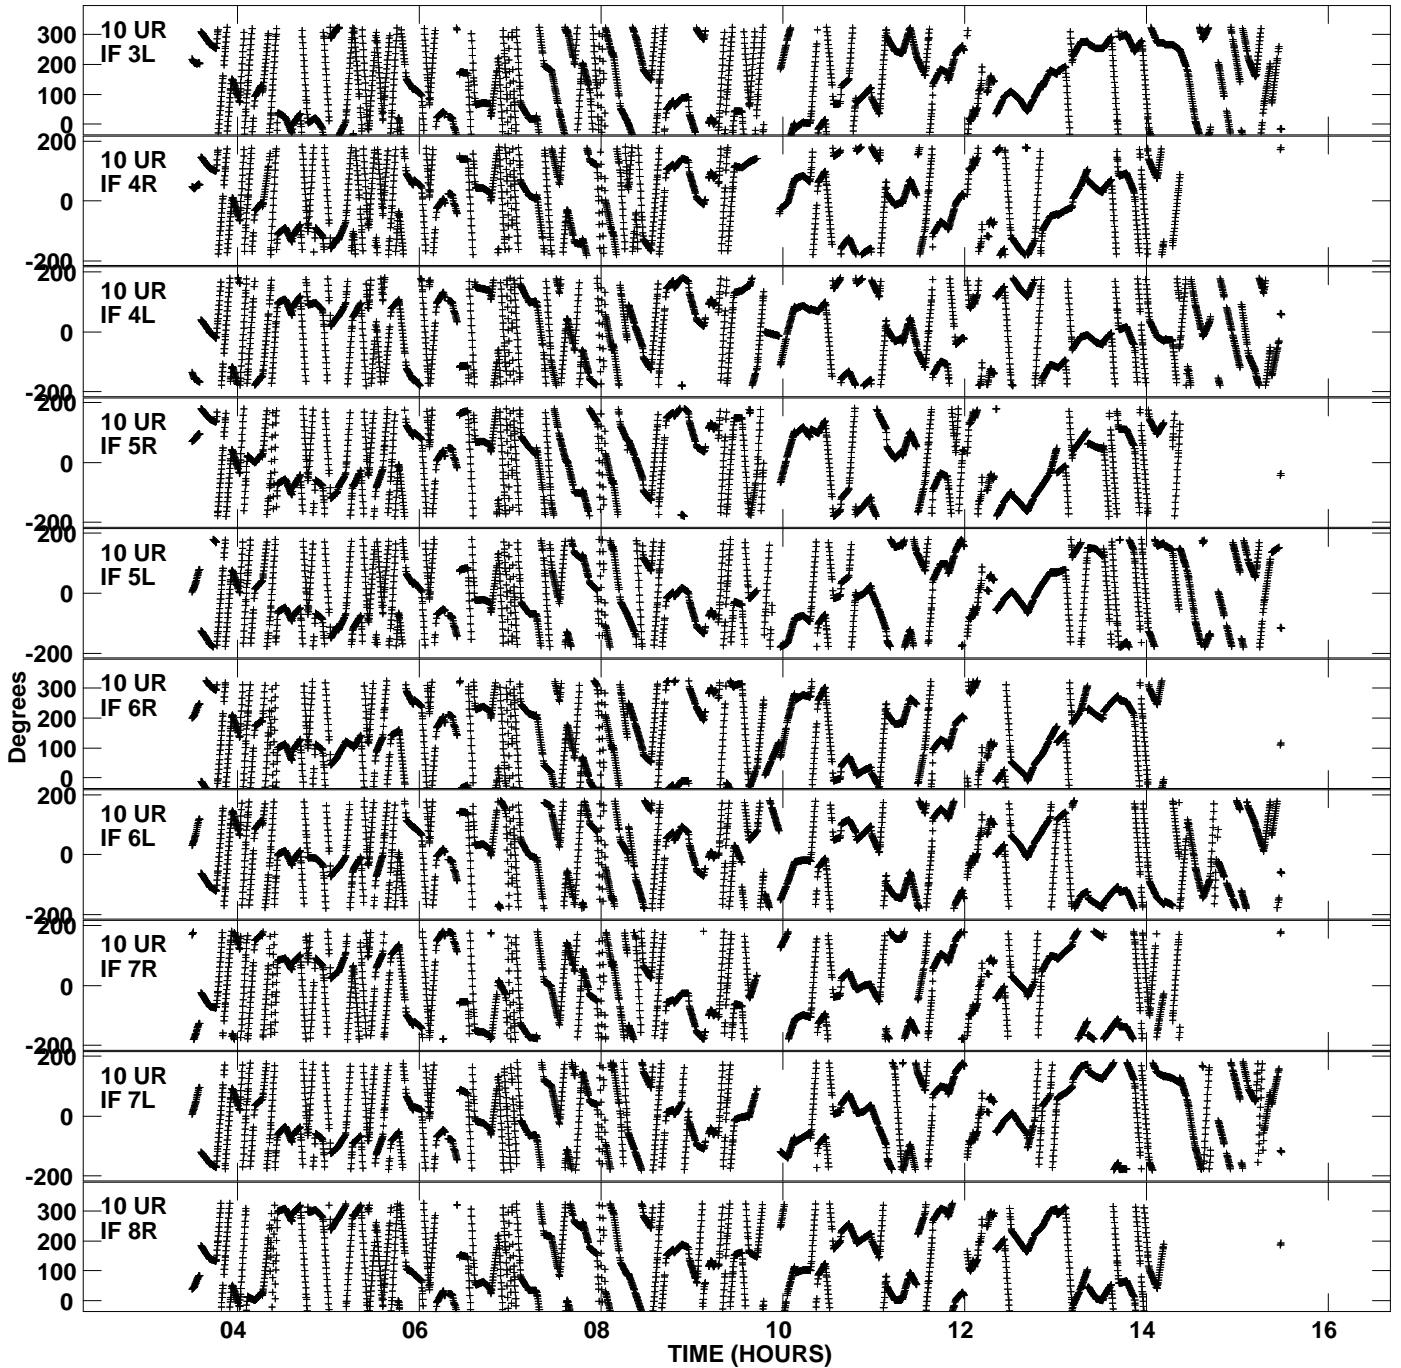

Plot file version 14 created 24-AUG-2011 18:31:47
Gain phs vs UTC time for EC032.UVDATA.1
CL 3 Rpol & Lpol IF 1 - 8