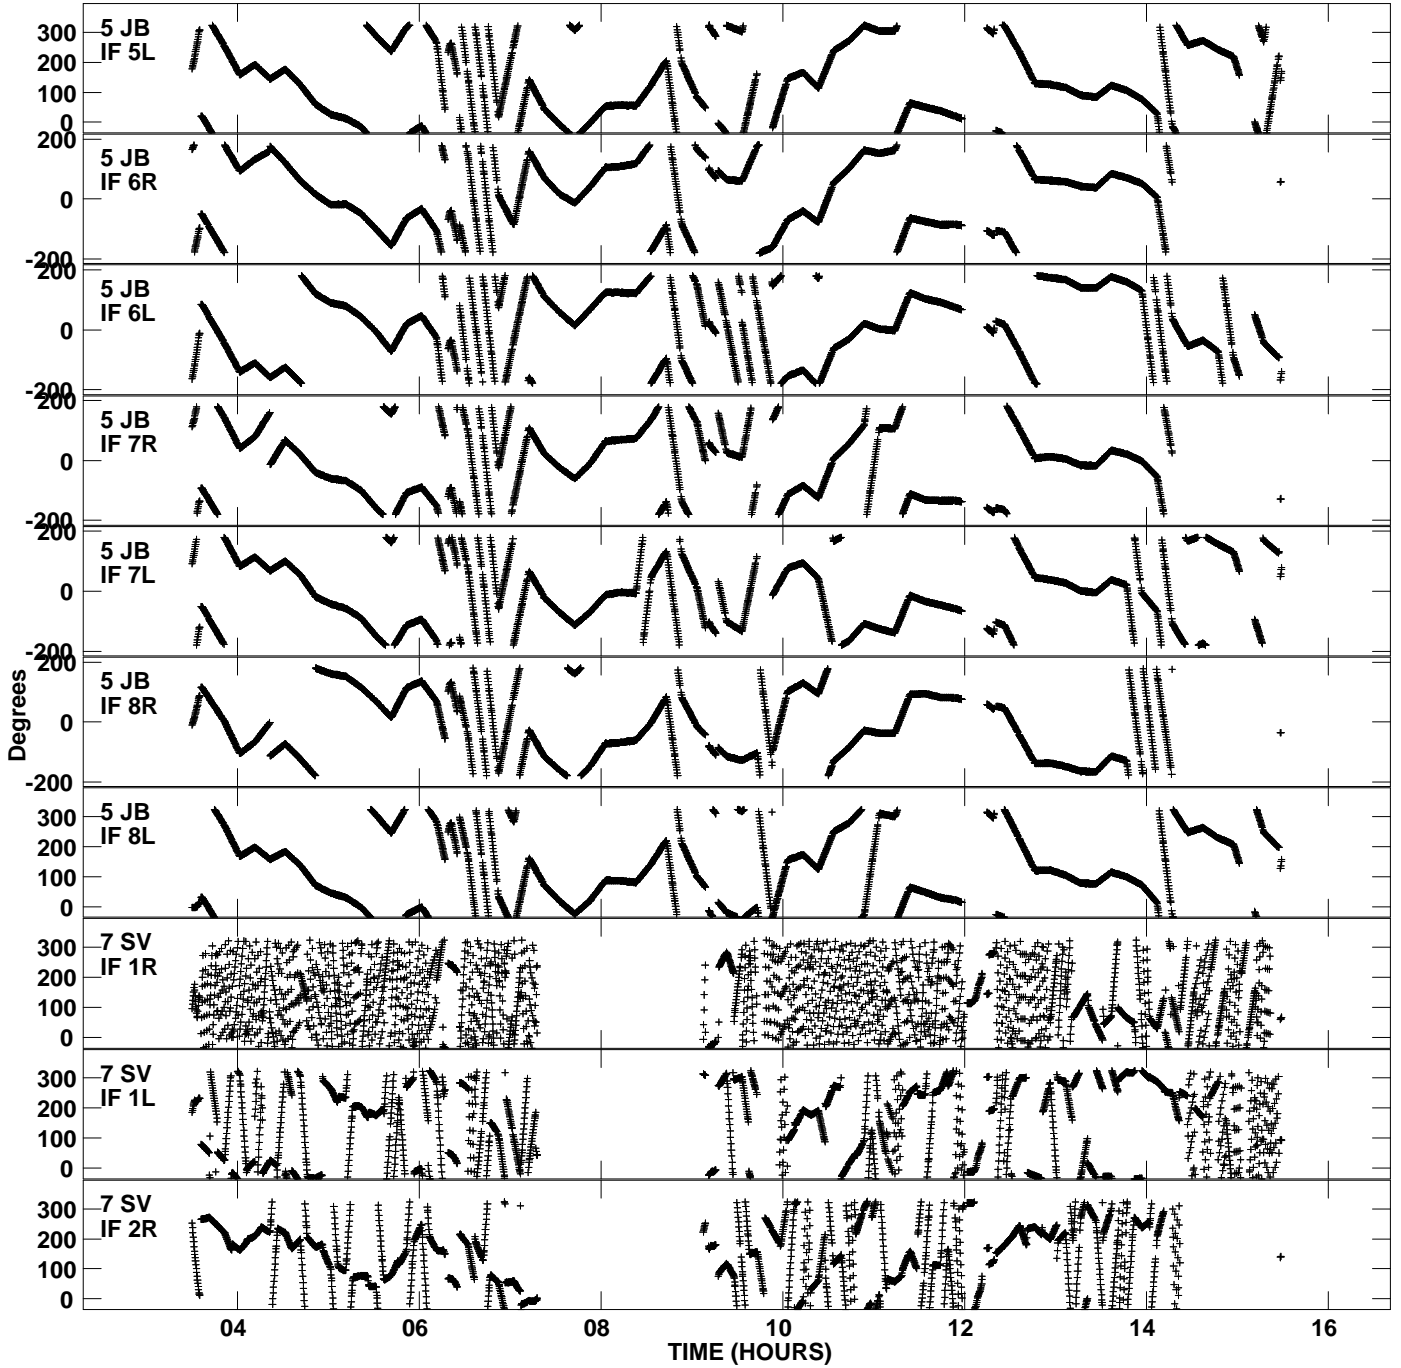

Plot file version 5 created 24-AUG-2011 18:31:46
Gain phs vs UTC time for EC032.UVDATA.1
CL 3 Rpol & Lpol IF 1 - 8

Plot file version 6 created 24-AUG-2011 18:31:46
Gain phs vs UTC time for EC032.UVDATA.1
CL 3 Rpol & Lpol IF 1 - 8

Plot file version 7 created 24-AUG-2011 18:31:46
Gain phs vs UTC time for EC032.UVDATA.1
CL 3 Rpol & Lpol IF 1 - 8

Plot file version 8 created 24-AUG-2011 18:31:46
Gain phs vs UTC time for EC032.UVDATA.1
CL 3 Rpol & Lpol IF 1 - 8