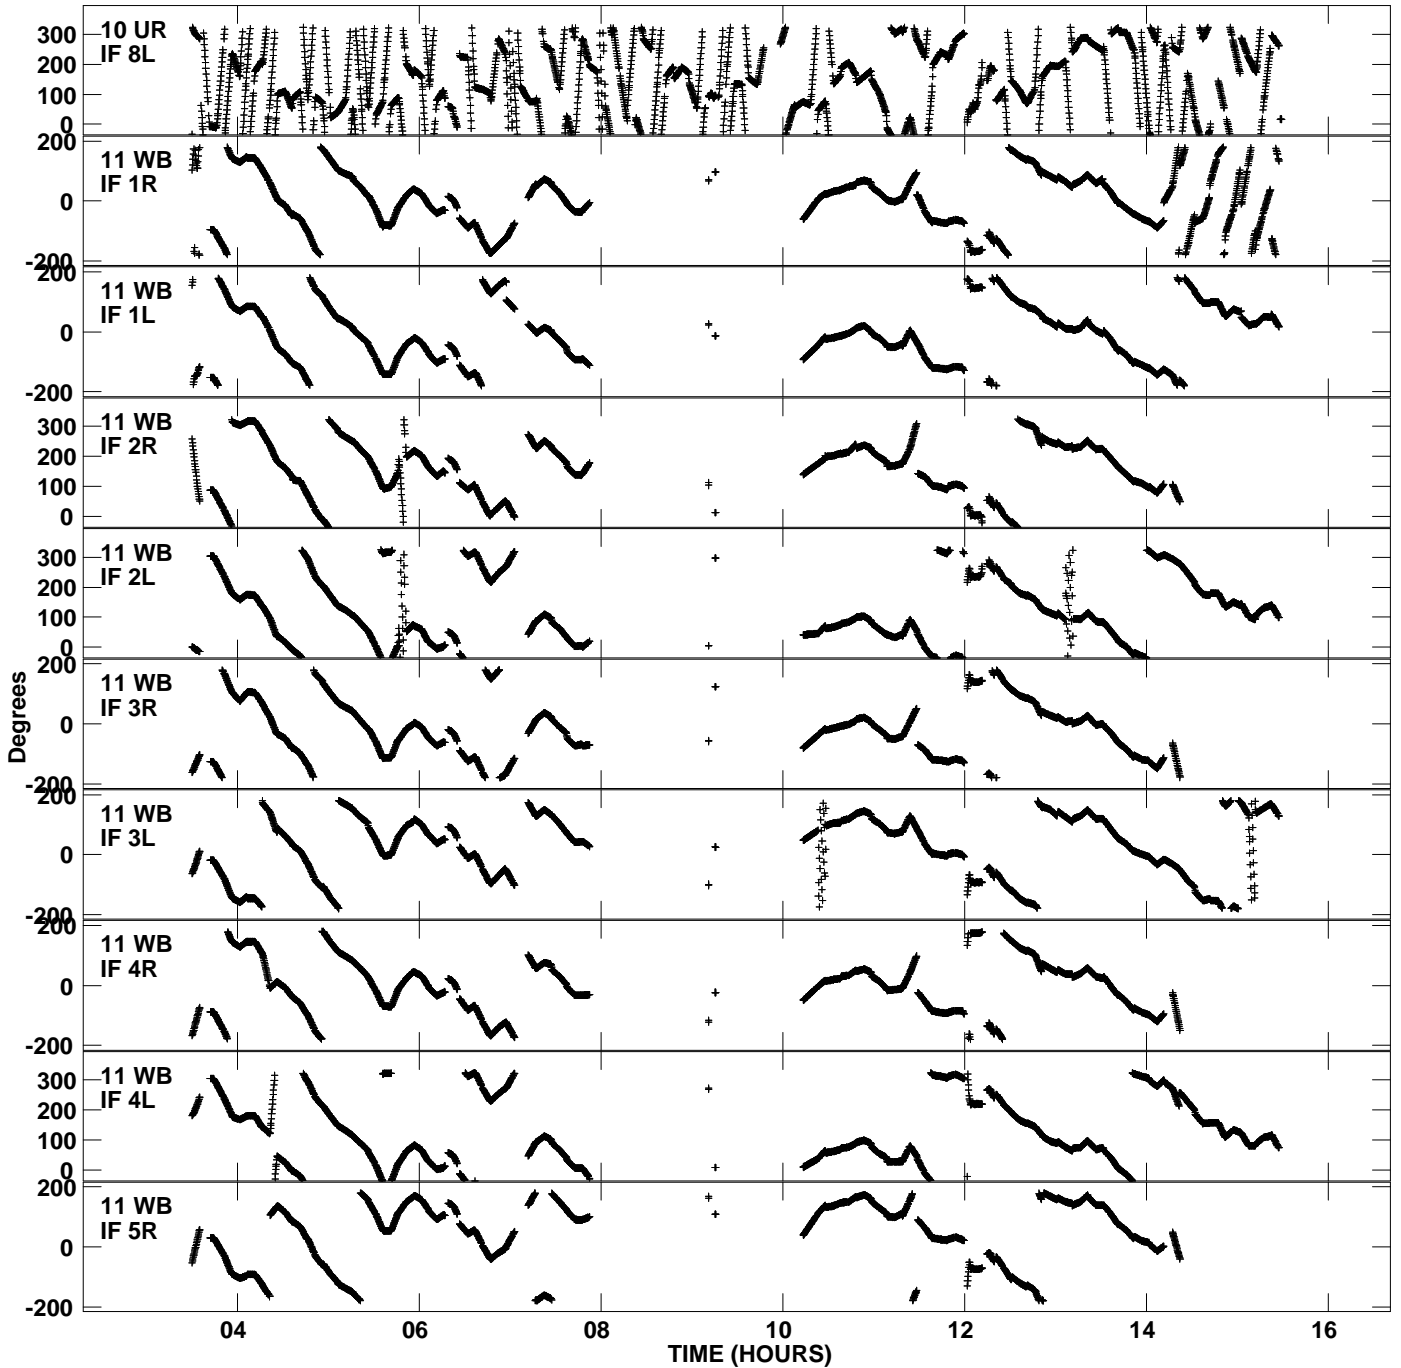

Plot file version 15 created 24-AUG-2011 18:31:47
Gain phs vs UTC time for EC032.UVDATA.1
CL 3 Rpol & Lpol IF 1 - 8