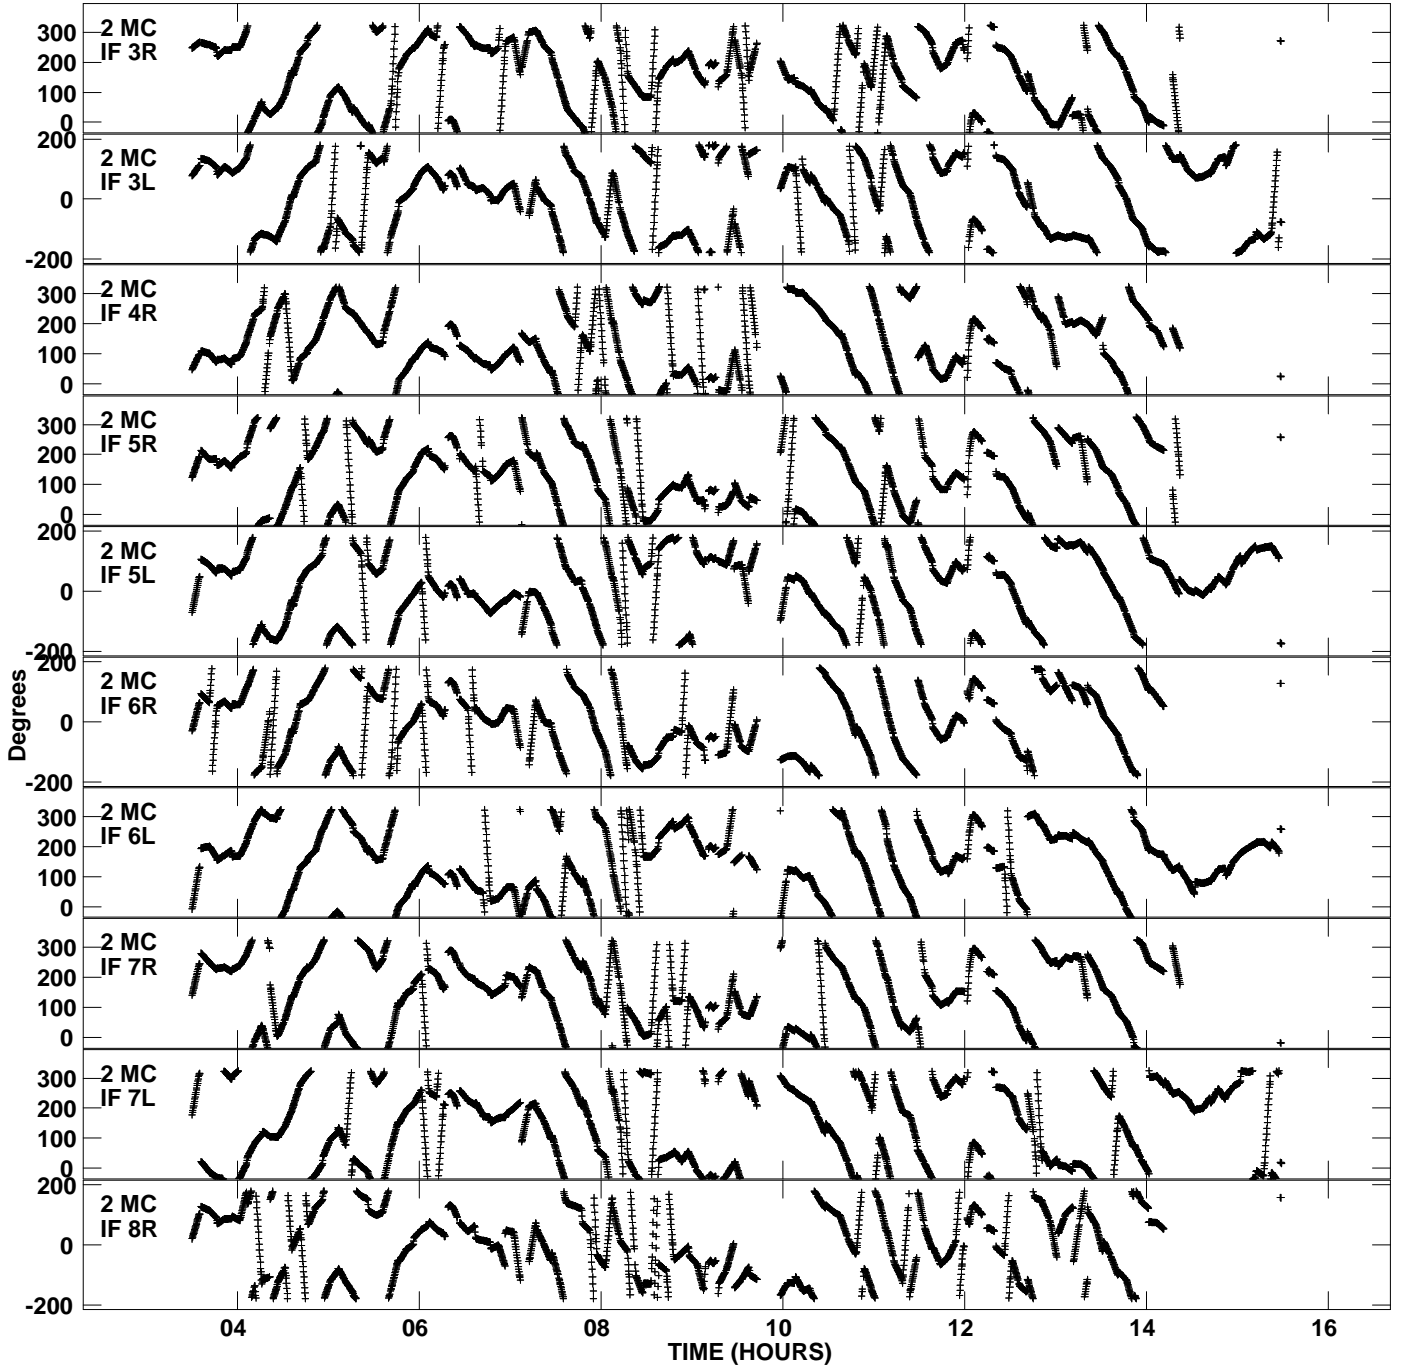

Plot file version 1 created 24-AUG-2011 18:31:46
 Gain phs vs UTC time for EC032.UVDATA.1
 CL 3 Rpol & Lpol IF 1 - 8

Plot file version 2 created 24-AUG-2011 18:31:46
Gain phs vs UTC time for EC032.UVDATA.1
CL 3 Rpol & Lpol IF 1 - 8

Plot file version 3 created 24-AUG-2011 18:31:46
Gain phs vs UTC time for EC032.UVDATA.1
CL 3 Rpol & Lpol IF 1 - 8

Plot file version 4 created 24-AUG-2011 18:31:46
Gain phs vs UTC time for EC032.UVDATA.1
CL 3 Rpol & Lpol IF 1 - 8

Plot file version 5 created 24-AUG-2011 18:31:46
Gain phs vs UTC time for EC032.UVDATA.1
CL 3 Rpol & Lpol IF 1 - 8

Plot file version 6 created 24-AUG-2011 18:31:46
Gain phs vs UTC time for EC032.UVDATA.1
CL 3 Rpol & Lpol IF 1 - 8

Plot file version 7 created 24-AUG-2011 18:31:46
Gain phs vs UTC time for EC032.UVDATA.1
CL 3 Rpol & Lpol IF 1 - 8

Plot file version 8 created 24-AUG-2011 18:31:46
Gain phs vs UTC time for EC032.UVDATA.1
CL 3 Rpol & Lpol IF 1 - 8