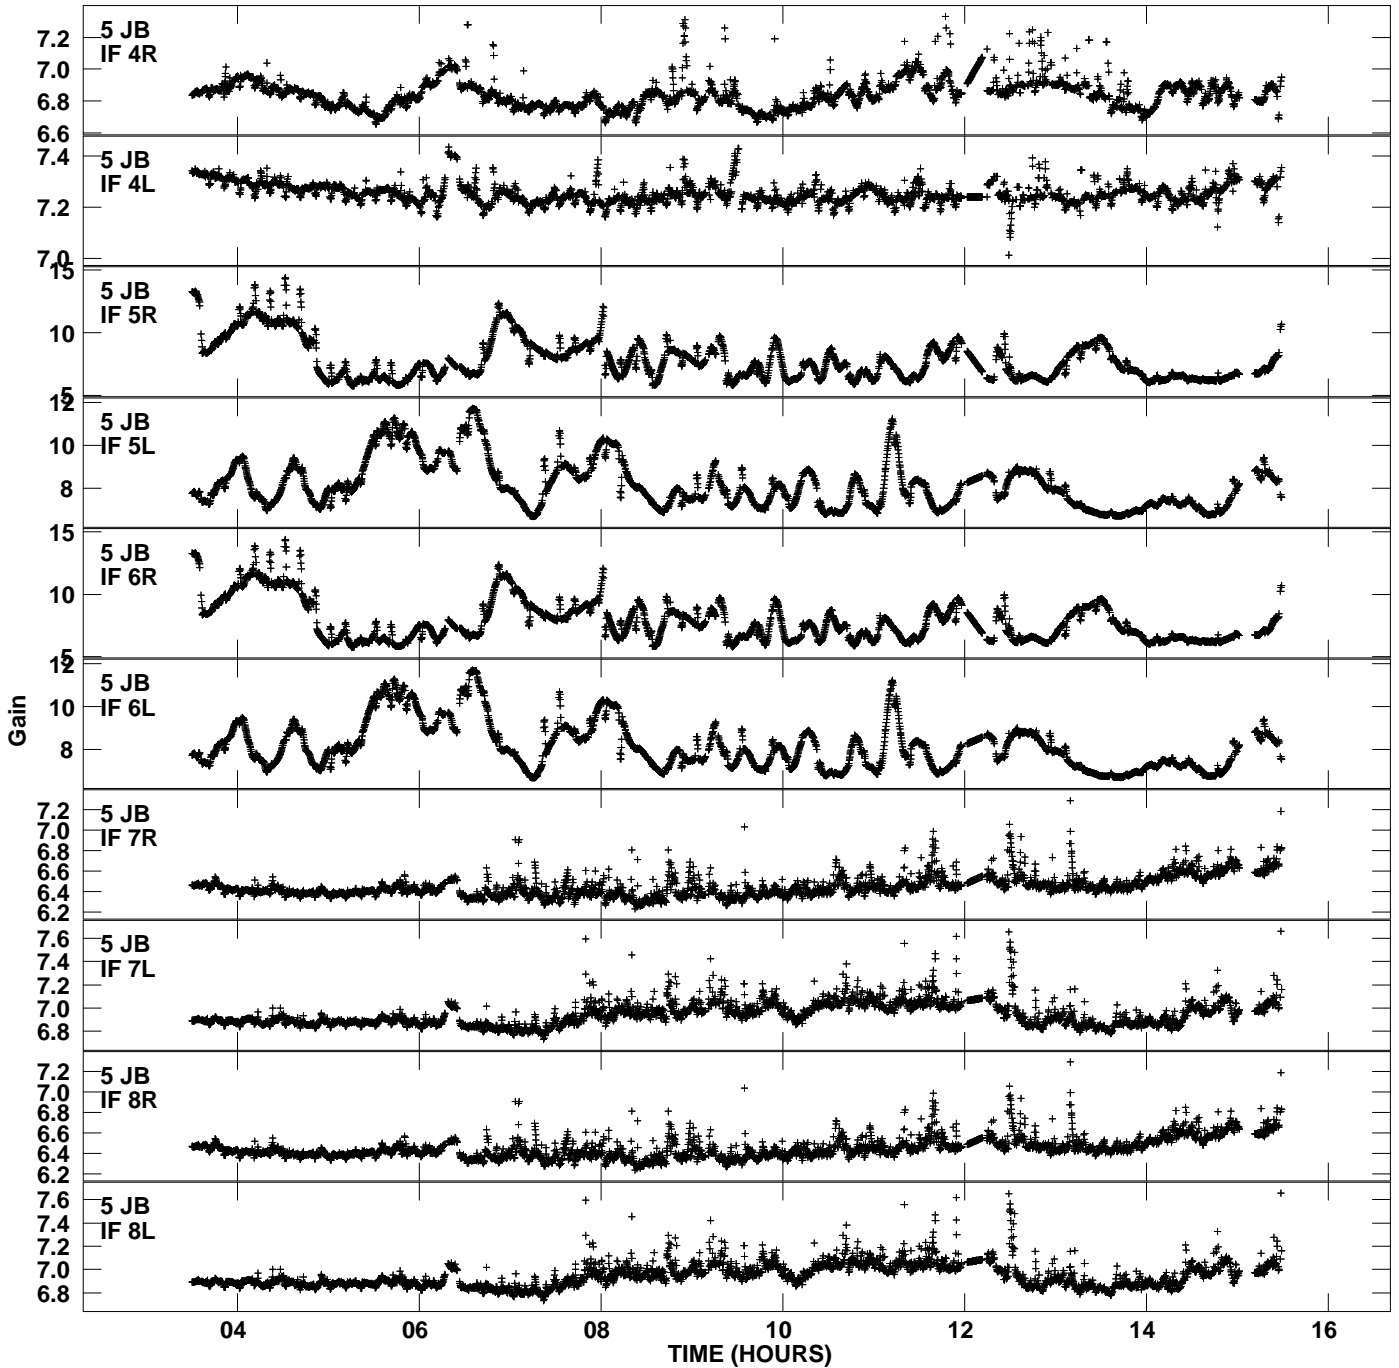

Plot file version 5 created 24-AUG-2011 18:14:18
Gain amp vs UTC time for EC032.UVDATA.1
CL 2 Rpol & Lpol IF 1 - 8

Plot file version 6 created 24-AUG-2011 18:14:18
Gain amp vs UTC time for EC032.UVDATA.1
CL 2 Rpol & Lpol IF 1 - 8

Plot file version 7 created 24-AUG-2011 18:14:18
Gain amp vs UTC time for EC032.UVDATA.1
CL 2 Rpol & Lpol IF 1 - 8

Plot file version 8 created 24-AUG-2011 18:14:18
Gain amp vs UTC time for EC032.UVDATA.1
CL 2 Rpol & Lpol IF 1 - 8