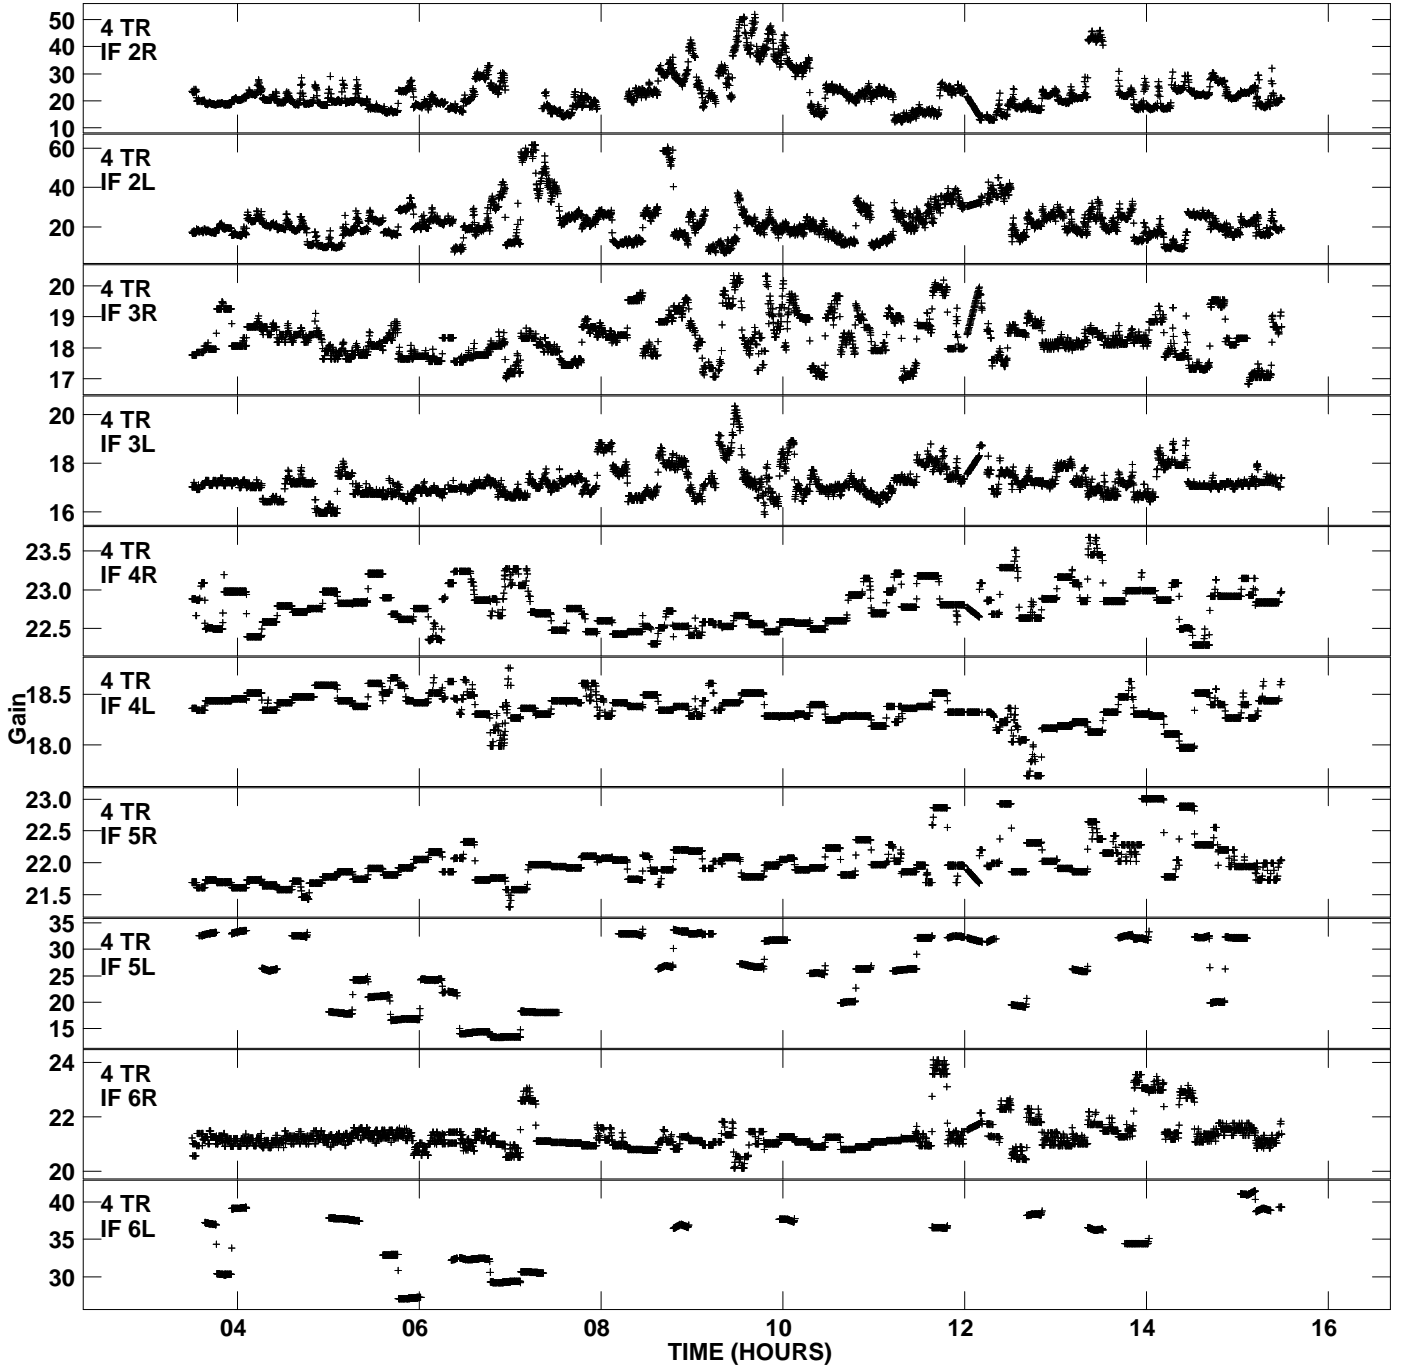

Plot file version 1 created 24-AUG-2011 18:14:18
Gain amp vs UTC time for EC032.UVDATA.1
CL 2 Rpol & Lpol IF 1 - 8

Plot file version 2 created 24-AUG-2011 18:14:18
Gain amp vs UTC time for EC032.UVDATA.1
CL 2 Rpol & Lpol IF 1 - 8

Plot file version 3 created 24-AUG-2011 18:14:18
Gain amp vs UTC time for EC032.UVDATA.1
CL 2 Rpol & Lpol IF 1 - 8

Plot file version 4 created 24-AUG-2011 18:14:18
Gain amp vs UTC time for EC032.UVDATA.1
CL 2 Rpol & Lpol IF 1 - 8

Plot file version 5 created 24-AUG-2011 18:14:18
Gain amp vs UTC time for EC032.UVDATA.1
CL 2 Rpol & Lpol IF 1 - 8

Plot file version 6 created 24-AUG-2011 18:14:18
Gain amp vs UTC time for EC032.UVDATA.1
CL 2 Rpol & Lpol IF 1 - 8

Plot file version 7 created 24-AUG-2011 18:14:18
Gain amp vs UTC time for EC032.UVDATA.1
CL 2 Rpol & Lpol IF 1 - 8

Plot file version 8 created 24-AUG-2011 18:14:18
Gain amp vs UTC time for EC032.UVDATA.1
CL 2 Rpol & Lpol IF 1 - 8