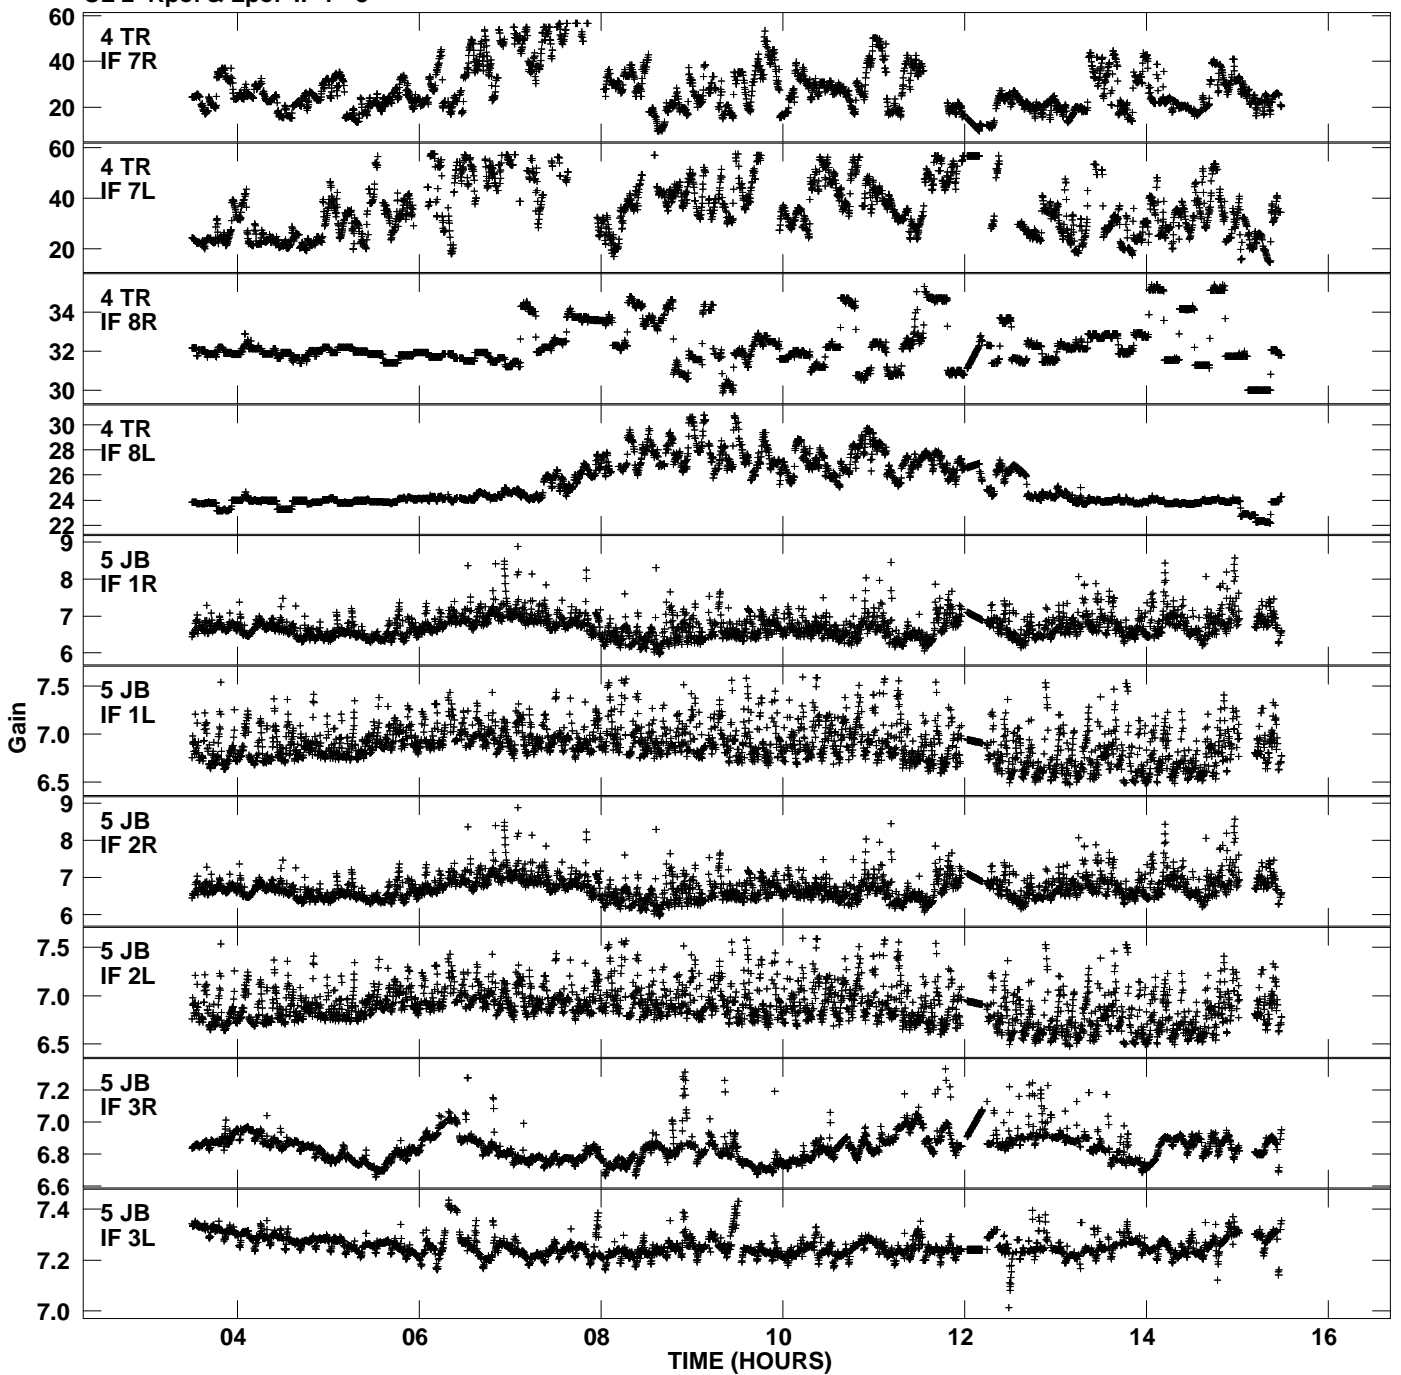

Plot file version 1 created 24-AUG-2011 18:14:18
Gain amp vs UTC time for EC032.UVDATA.1
CL 2 Rpol & Lpol IF 1 - 8

Plot file version 2 created 24-AUG-2011 18:14:18
Gain amp vs UTC time for EC032.UVDATA.1
CL 2 Rpol & Lpol IF 1 - 8

Plot file version 3 created 24-AUG-2011 18:14:18
Gain amp vs UTC time for EC032.UVDATA.1
CL 2 Rpol & Lpol IF 1 - 8

Plot file version 4 created 24-AUG-2011 18:14:18
Gain amp vs UTC time for EC032.UVDATA.1
CL 2 Rpol & Lpol IF 1 - 8

Plot file version 5 created 24-AUG-2011 18:14:18
Gain amp vs UTC time for EC032.UVDATA.1
CL 2 Rpol & Lpol IF 1 - 8

Plot file version 6 created 24-AUG-2011 18:14:18
Gain amp vs UTC time for EC032.UVDATA.1
CL 2 Rpol & Lpol IF 1 - 8

Plot file version 7 created 24-AUG-2011 18:14:18
Gain amp vs UTC time for EC032.UVDATA.1
CL 2 Rpol & Lpol IF 1 - 8

Plot file version 8 created 24-AUG-2011 18:14:18
Gain amp vs UTC time for EC032.UVDATA.1
CL 2 Rpol & Lpol IF 1 - 8