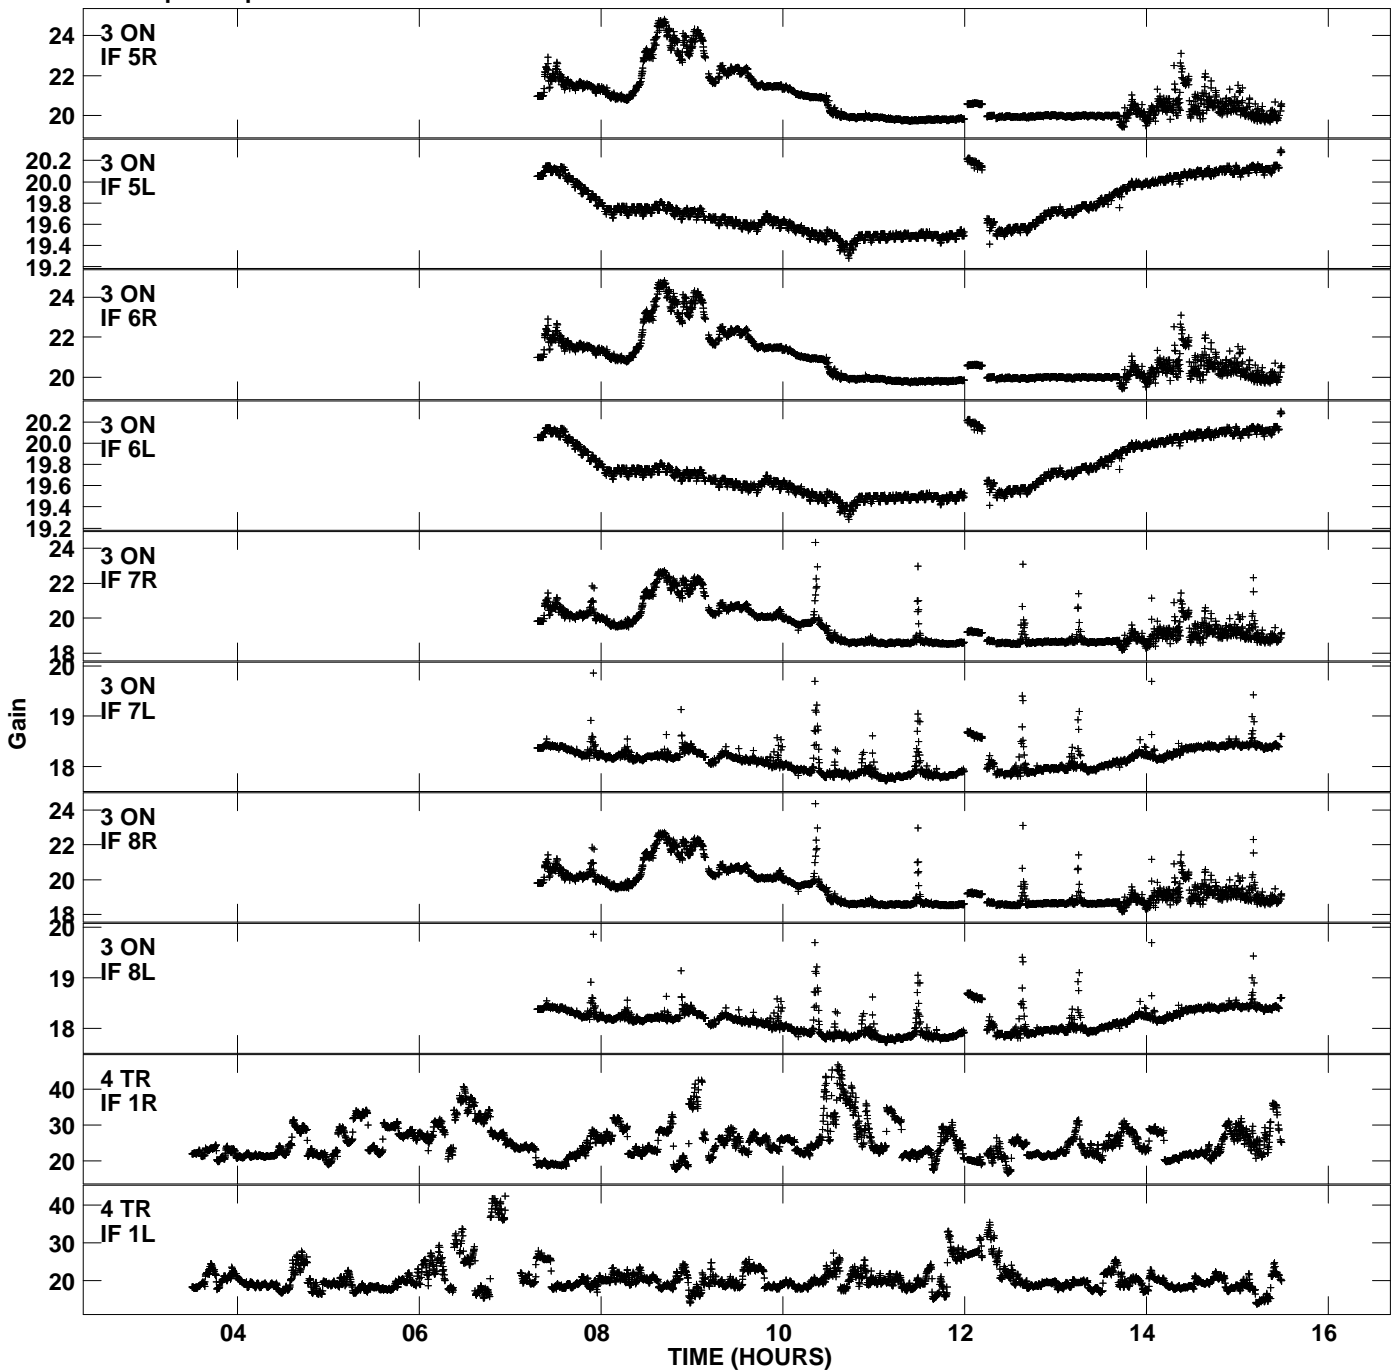

Plot file version 1 created 24-AUG-2011 18:14:18
Gain amp vs UTC time for EC032.UVDATA.1
CL 2 Rpol & Lpol IF 1 - 8

Plot file version 2 created 24-AUG-2011 18:14:18
Gain amp vs UTC time for EC032.UVDATA.1
CL 2 Rpol & Lpol IF 1 - 8

Plot file version 3 created 24-AUG-2011 18:14:18
Gain amp vs UTC time for EC032.UVDATA.1
CL 2 Rpol & Lpol IF 1 - 8

Plot file version 4 created 24-AUG-2011 18:14:18
Gain amp vs UTC time for EC032.UVDATA.1
CL 2 Rpol & Lpol IF 1 - 8

Plot file version 5 created 24-AUG-2011 18:14:18
Gain amp vs UTC time for EC032.UVDATA.1
CL 2 Rpol & Lpol IF 1 - 8

Plot file version 6 created 24-AUG-2011 18:14:18
Gain amp vs UTC time for EC032.UVDATA.1
CL 2 Rpol & Lpol IF 1 - 8

Plot file version 7 created 24-AUG-2011 18:14:18
Gain amp vs UTC time for EC032.UVDATA.1
CL 2 Rpol & Lpol IF 1 - 8

Plot file version 8 created 24-AUG-2011 18:14:18
Gain amp vs UTC time for EC032.UVDATA.1
CL 2 Rpol & Lpol IF 1 - 8