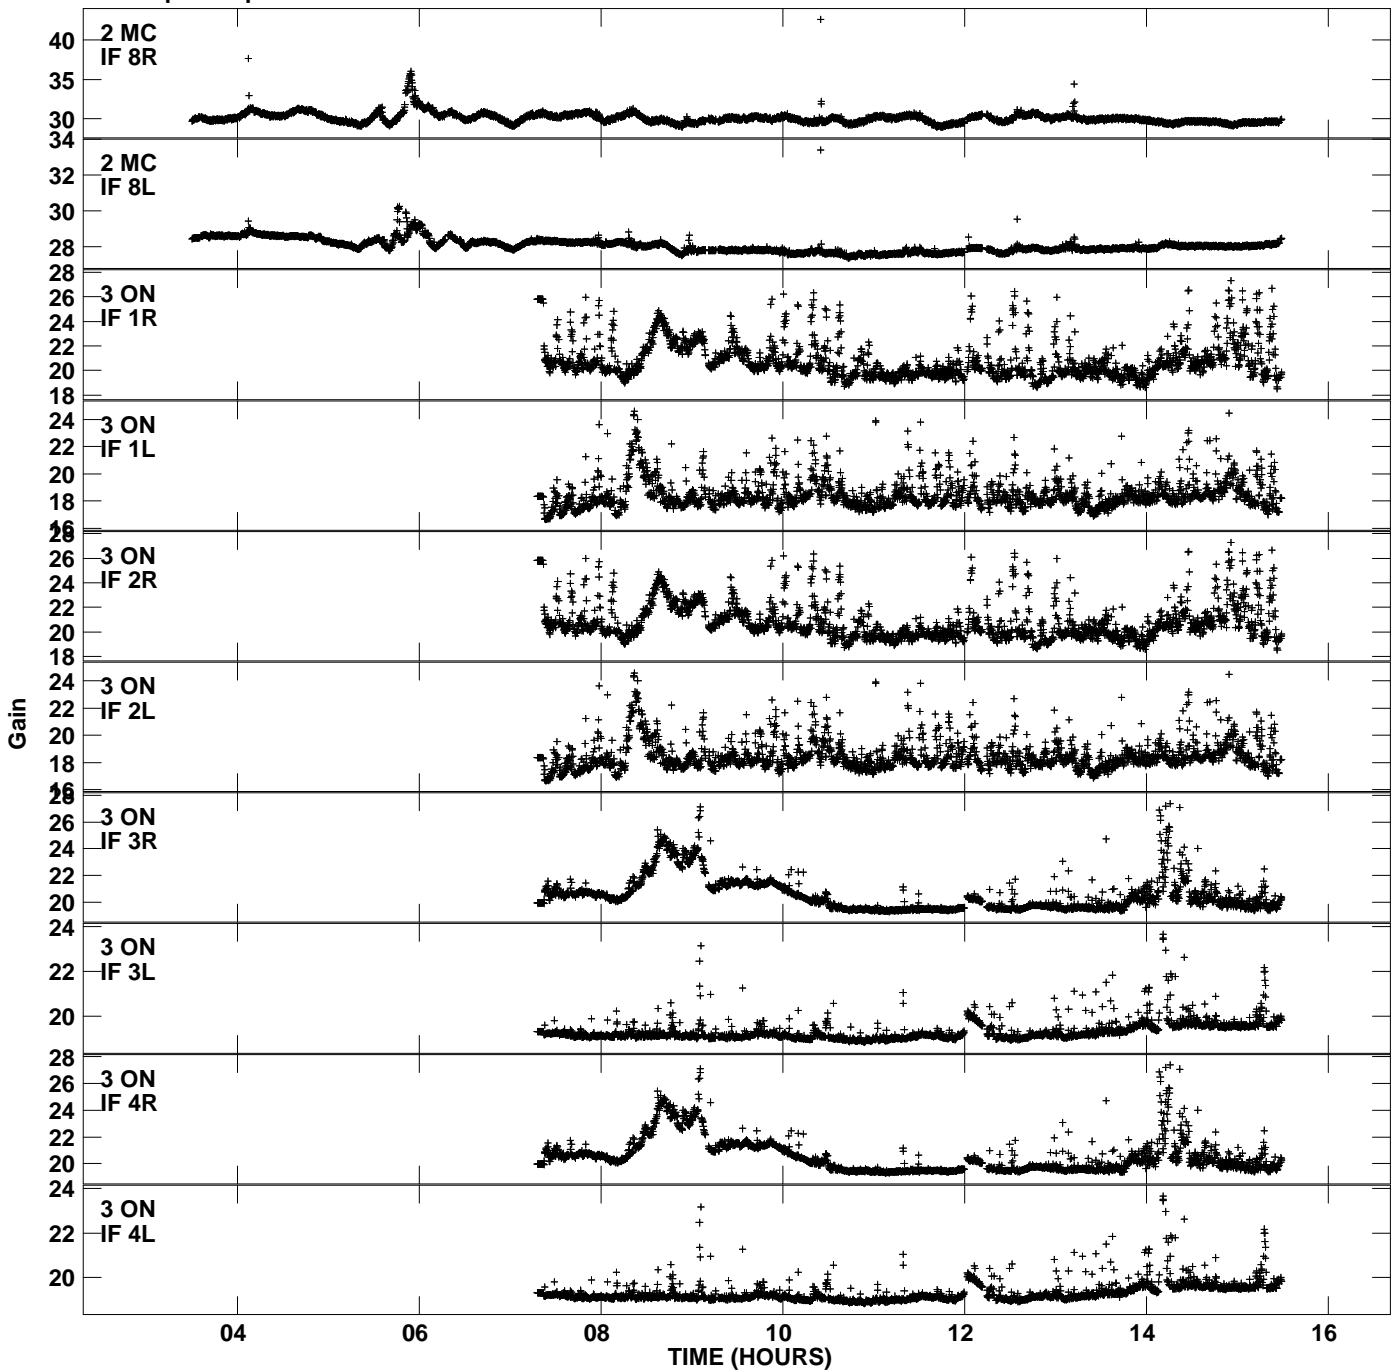

Plot file version 1 created 24-AUG-2011 18:14:18
Gain amp vs UTC time for EC032.UVDATA.1
CL 2 Rpol & Lpol IF 1 - 8

Plot file version 2 created 24-AUG-2011 18:14:18
Gain amp vs UTC time for EC032.UVDATA.1
CL 2 Rpol & Lpol IF 1 - 8

Plot file version 3 created 24-AUG-2011 18:14:18
Gain amp vs UTC time for EC032.UVDATA.1
CL 2 Rpol & Lpol IF 1 - 8

Plot file version 4 created 24-AUG-2011 18:14:18
Gain amp vs UTC time for EC032.UVDATA.1
CL 2 Rpol & Lpol IF 1 - 8

Plot file version 5 created 24-AUG-2011 18:14:18
Gain amp vs UTC time for EC032.UVDATA.1
CL 2 Rpol & Lpol IF 1 - 8

Plot file version 6 created 24-AUG-2011 18:14:18
Gain amp vs UTC time for EC032.UVDATA.1
CL 2 Rpol & Lpol IF 1 - 8

Plot file version 7 created 24-AUG-2011 18:14:18
Gain amp vs UTC time for EC032.UVDATA.1
CL 2 Rpol & Lpol IF 1 - 8

Plot file version 8 created 24-AUG-2011 18:14:18
Gain amp vs UTC time for EC032.UVDATA.1
CL 2 Rpol & Lpol IF 1 - 8