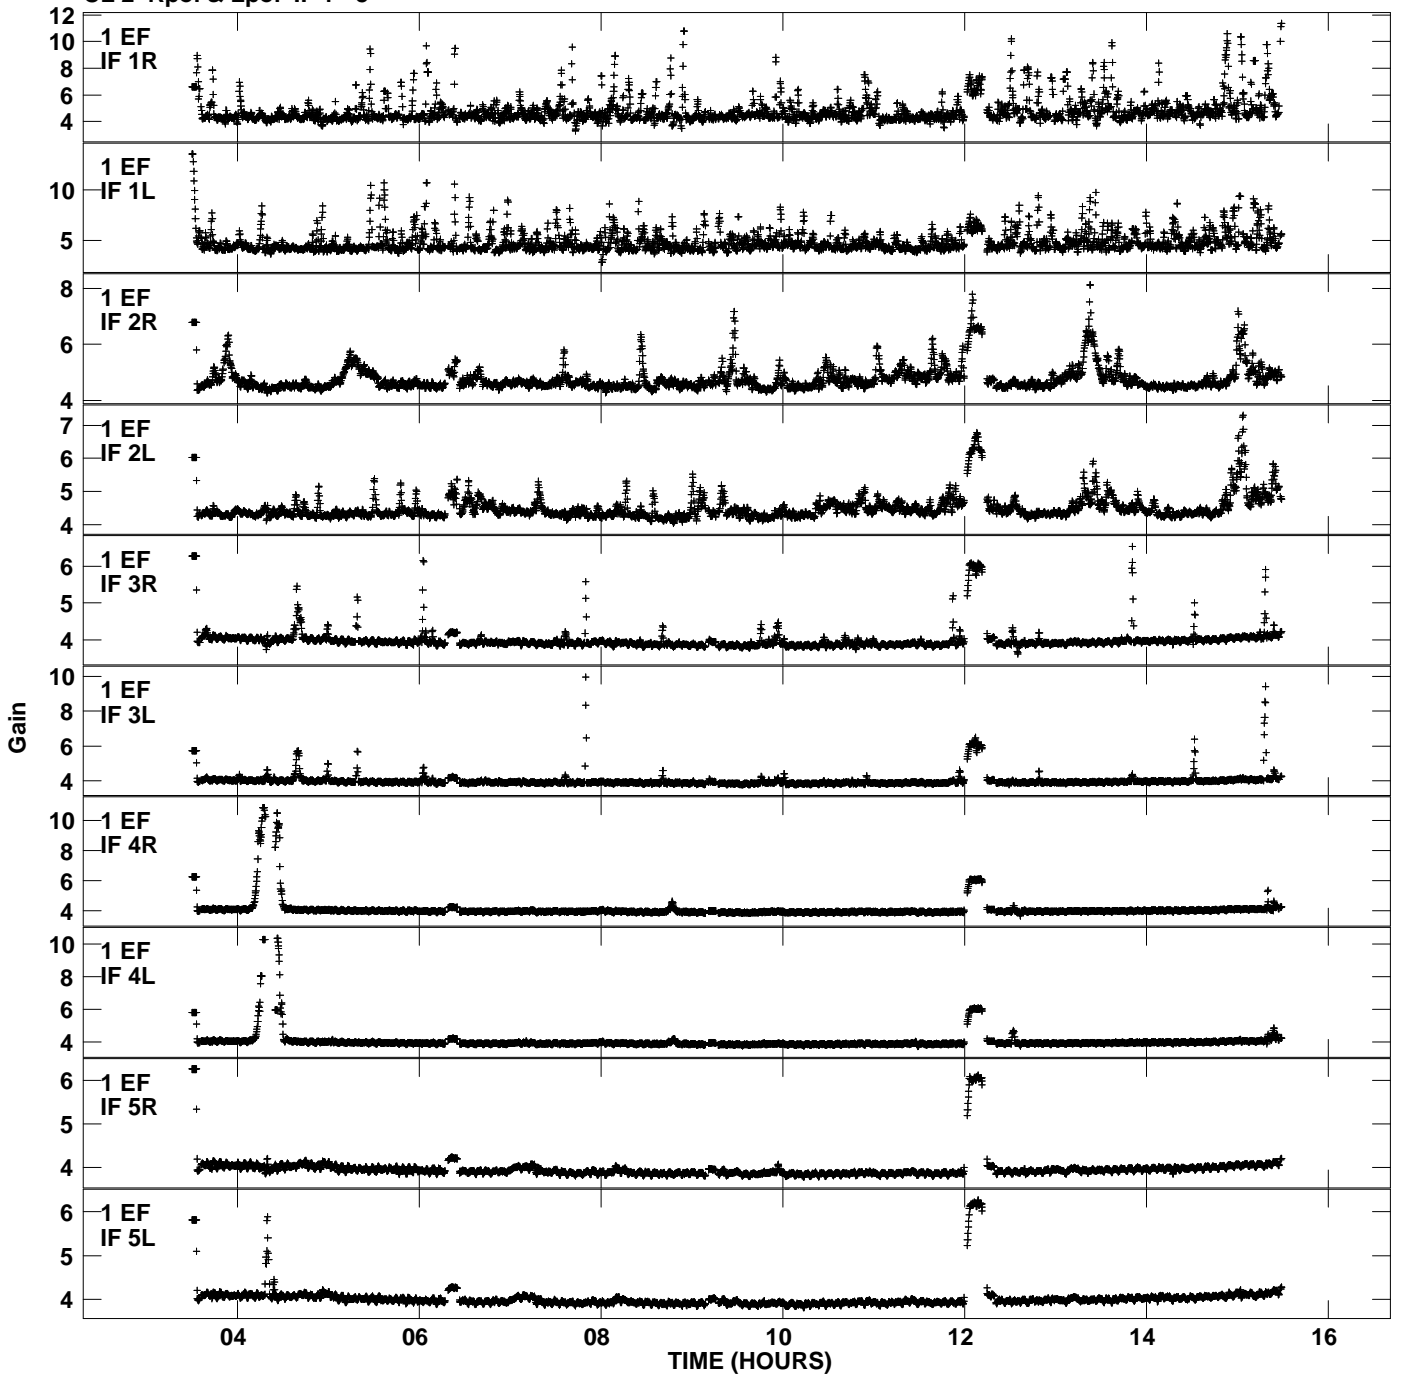

Plot file version 1 created 24-AUG-2011 18:14:18
Gain amp vs UTC time for EC032.UVDATA.1
CL 2 Rpol & Lpol IF 1 - 8

Plot file version 2 created 24-AUG-2011 18:14:18
Gain amp vs UTC time for EC032.UVDATA.1
CL 2 Rpol & Lpol IF 1 - 8

Plot file version 3 created 24-AUG-2011 18:14:18
Gain amp vs UTC time for EC032.UVDATA.1
CL 2 Rpol & Lpol IF 1 - 8

Plot file version 4 created 24-AUG-2011 18:14:18
Gain amp vs UTC time for EC032.UVDATA.1
CL 2 Rpol & Lpol IF 1 - 8

Plot file version 5 created 24-AUG-2011 18:14:18
Gain amp vs UTC time for EC032.UVDATA.1
CL 2 Rpol & Lpol IF 1 - 8

Plot file version 6 created 24-AUG-2011 18:14:18
Gain amp vs UTC time for EC032.UVDATA.1
CL 2 Rpol & Lpol IF 1 - 8

Plot file version 7 created 24-AUG-2011 18:14:18
Gain amp vs UTC time for EC032.UVDATA.1
CL 2 Rpol & Lpol IF 1 - 8

Plot file version 8 created 24-AUG-2011 18:14:18
Gain amp vs UTC time for EC032.UVDATA.1
CL 2 Rpol & Lpol IF 1 - 8