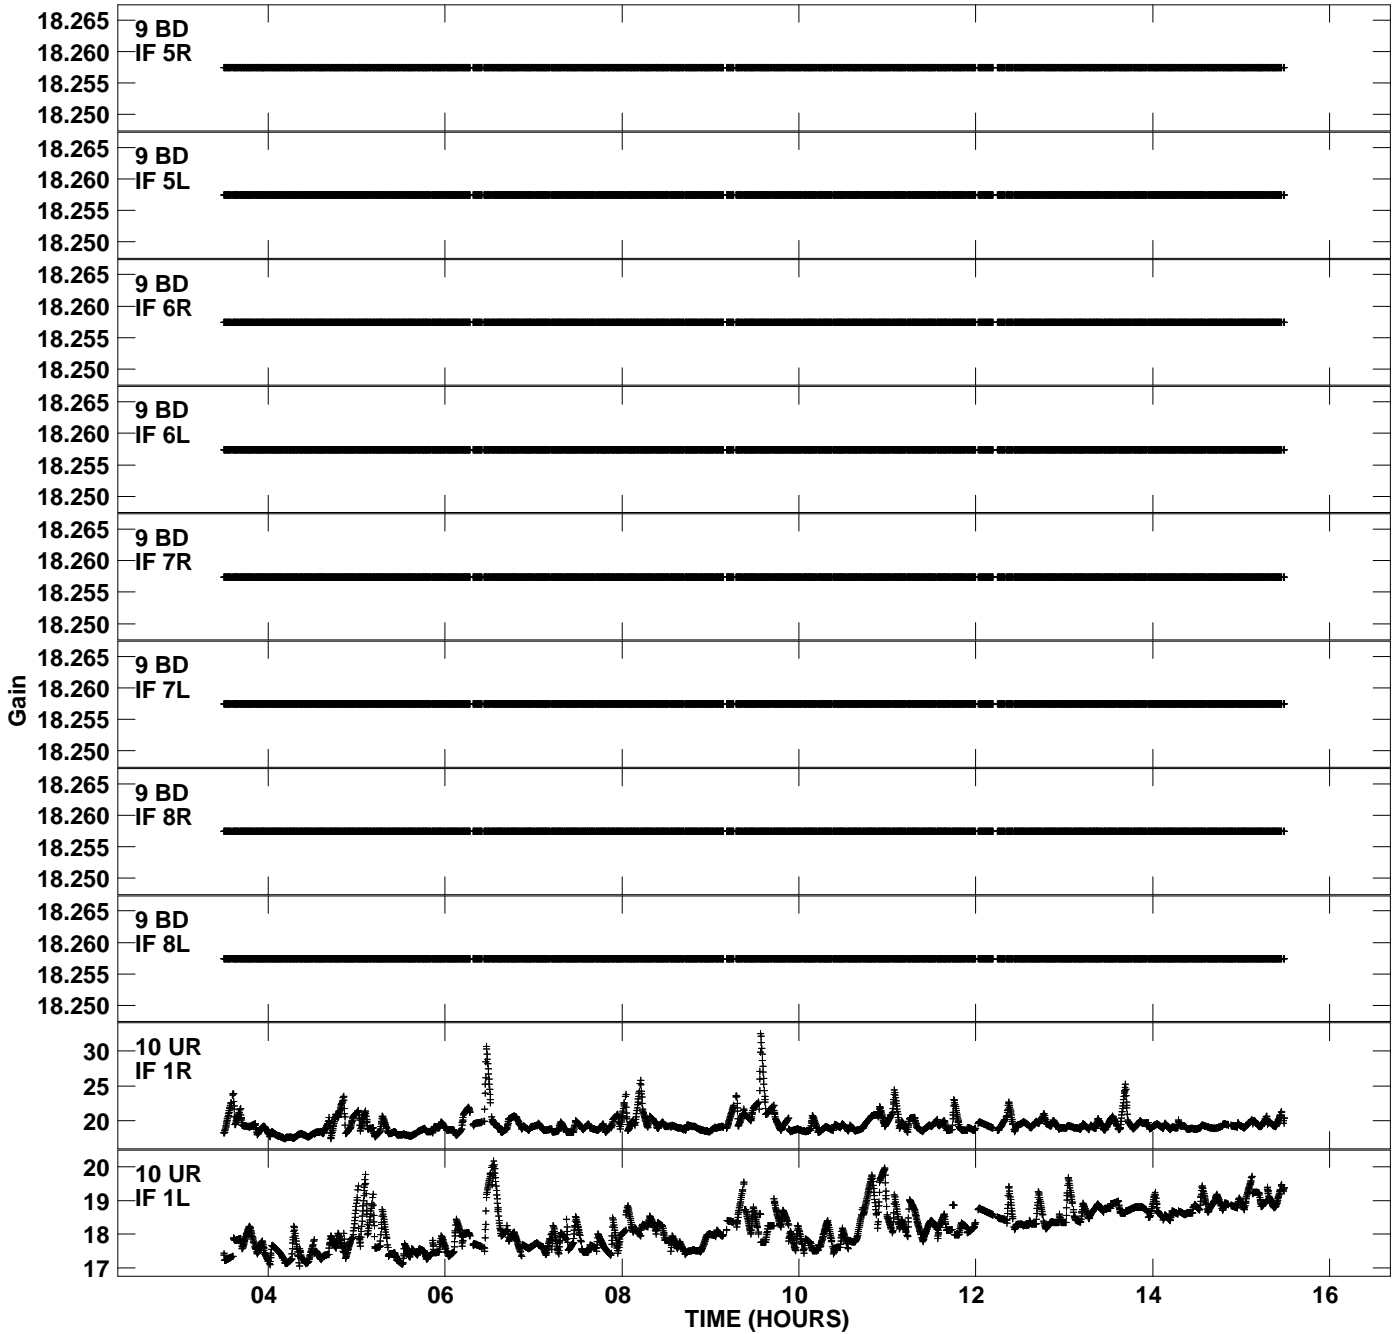

Plot file version 13 created 24-AUG-2011 18:14:21
Gain amp vs UTC time for EC032.UVDATA.1
CL 2 Rpol & Lpol IF 1 - 8