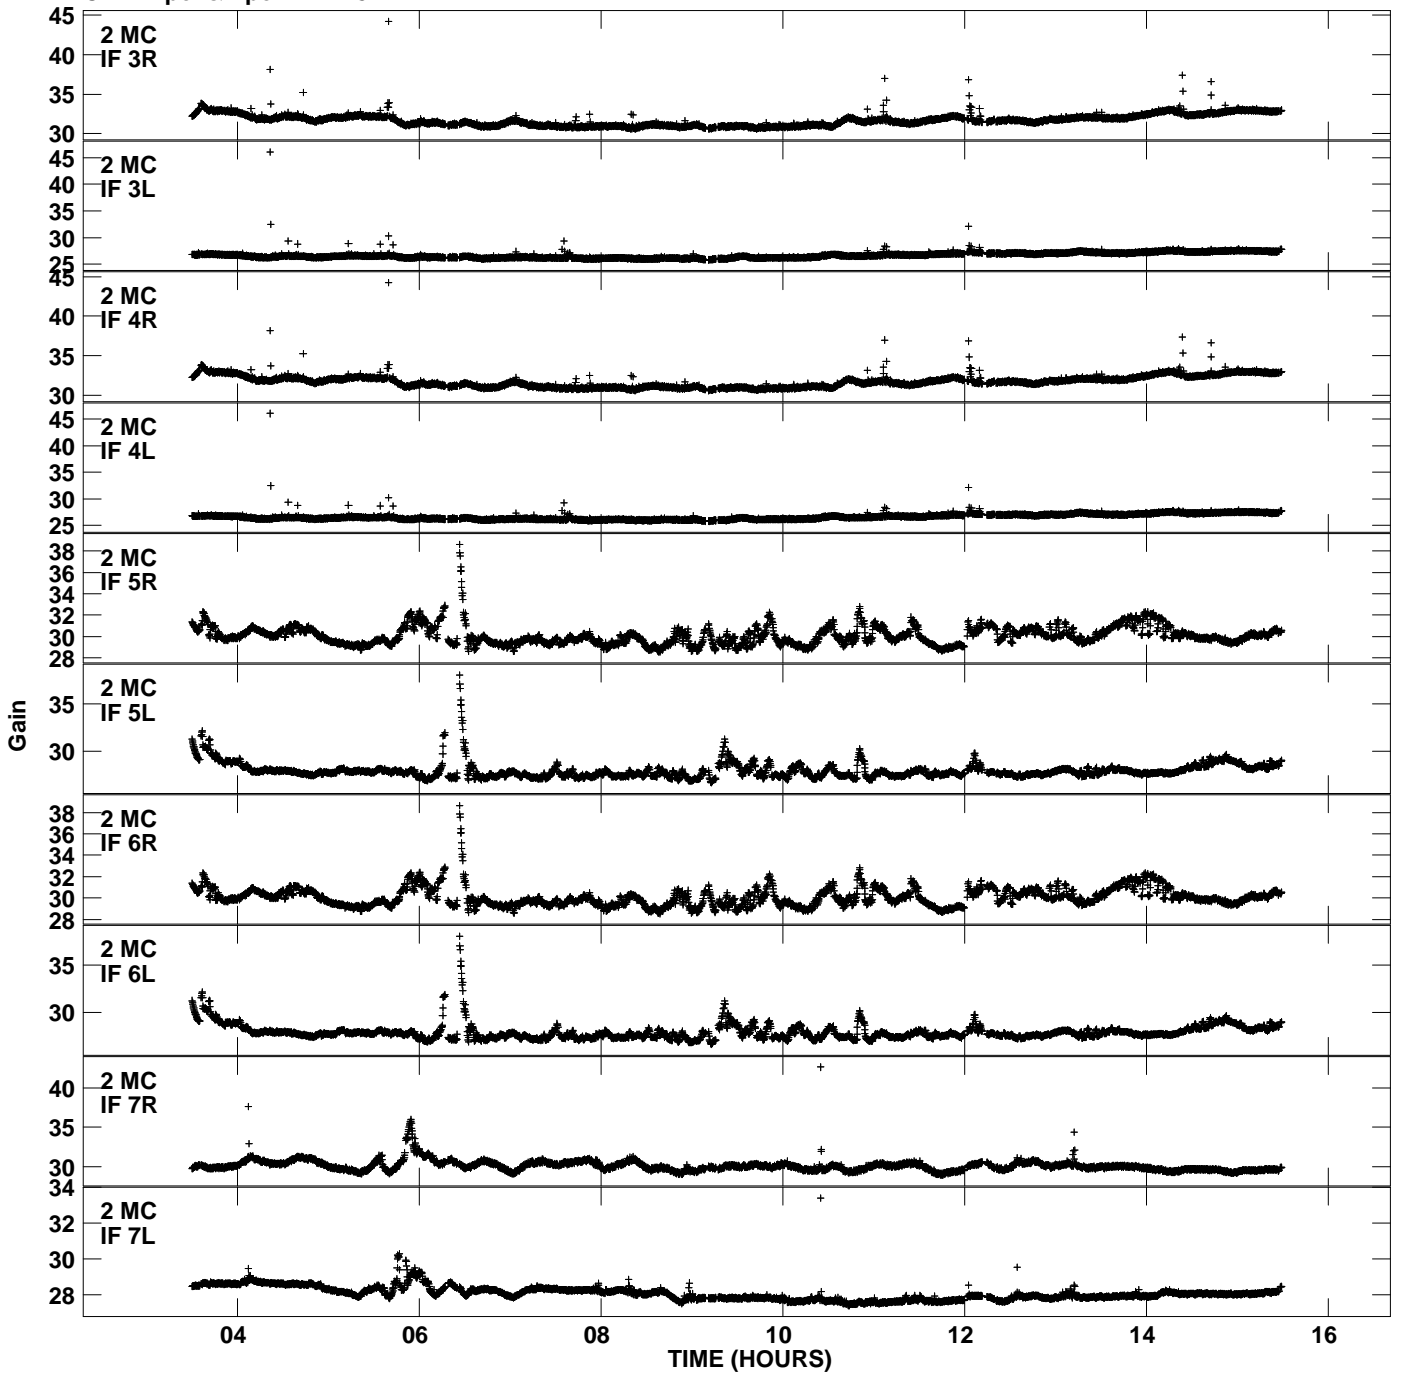

Plot file version 1 created 24-AUG-2011 18:14:18
Gain amp vs UTC time for EC032.UVDATA.1
CL 2 Rpol & Lpol IF 1 - 8

Plot file version 2 created 24-AUG-2011 18:14:18
Gain amp vs UTC time for EC032.UVDATA.1
CL 2 Rpol & Lpol IF 1 - 8

Plot file version 3 created 24-AUG-2011 18:14:18
Gain amp vs UTC time for EC032.UVDATA.1
CL 2 Rpol & Lpol IF 1 - 8

Plot file version 4 created 24-AUG-2011 18:14:18
Gain amp vs UTC time for EC032.UVDATA.1
CL 2 Rpol & Lpol IF 1 - 8

Plot file version 5 created 24-AUG-2011 18:14:18
Gain amp vs UTC time for EC032.UVDATA.1
CL 2 Rpol & Lpol IF 1 - 8

Plot file version 6 created 24-AUG-2011 18:14:18
Gain amp vs UTC time for EC032.UVDATA.1
CL 2 Rpol & Lpol IF 1 - 8

Plot file version 7 created 24-AUG-2011 18:14:18
Gain amp vs UTC time for EC032.UVDATA.1
CL 2 Rpol & Lpol IF 1 - 8

Plot file version 8 created 24-AUG-2011 18:14:18
Gain amp vs UTC time for EC032.UVDATA.1
CL 2 Rpol & Lpol IF 1 - 8