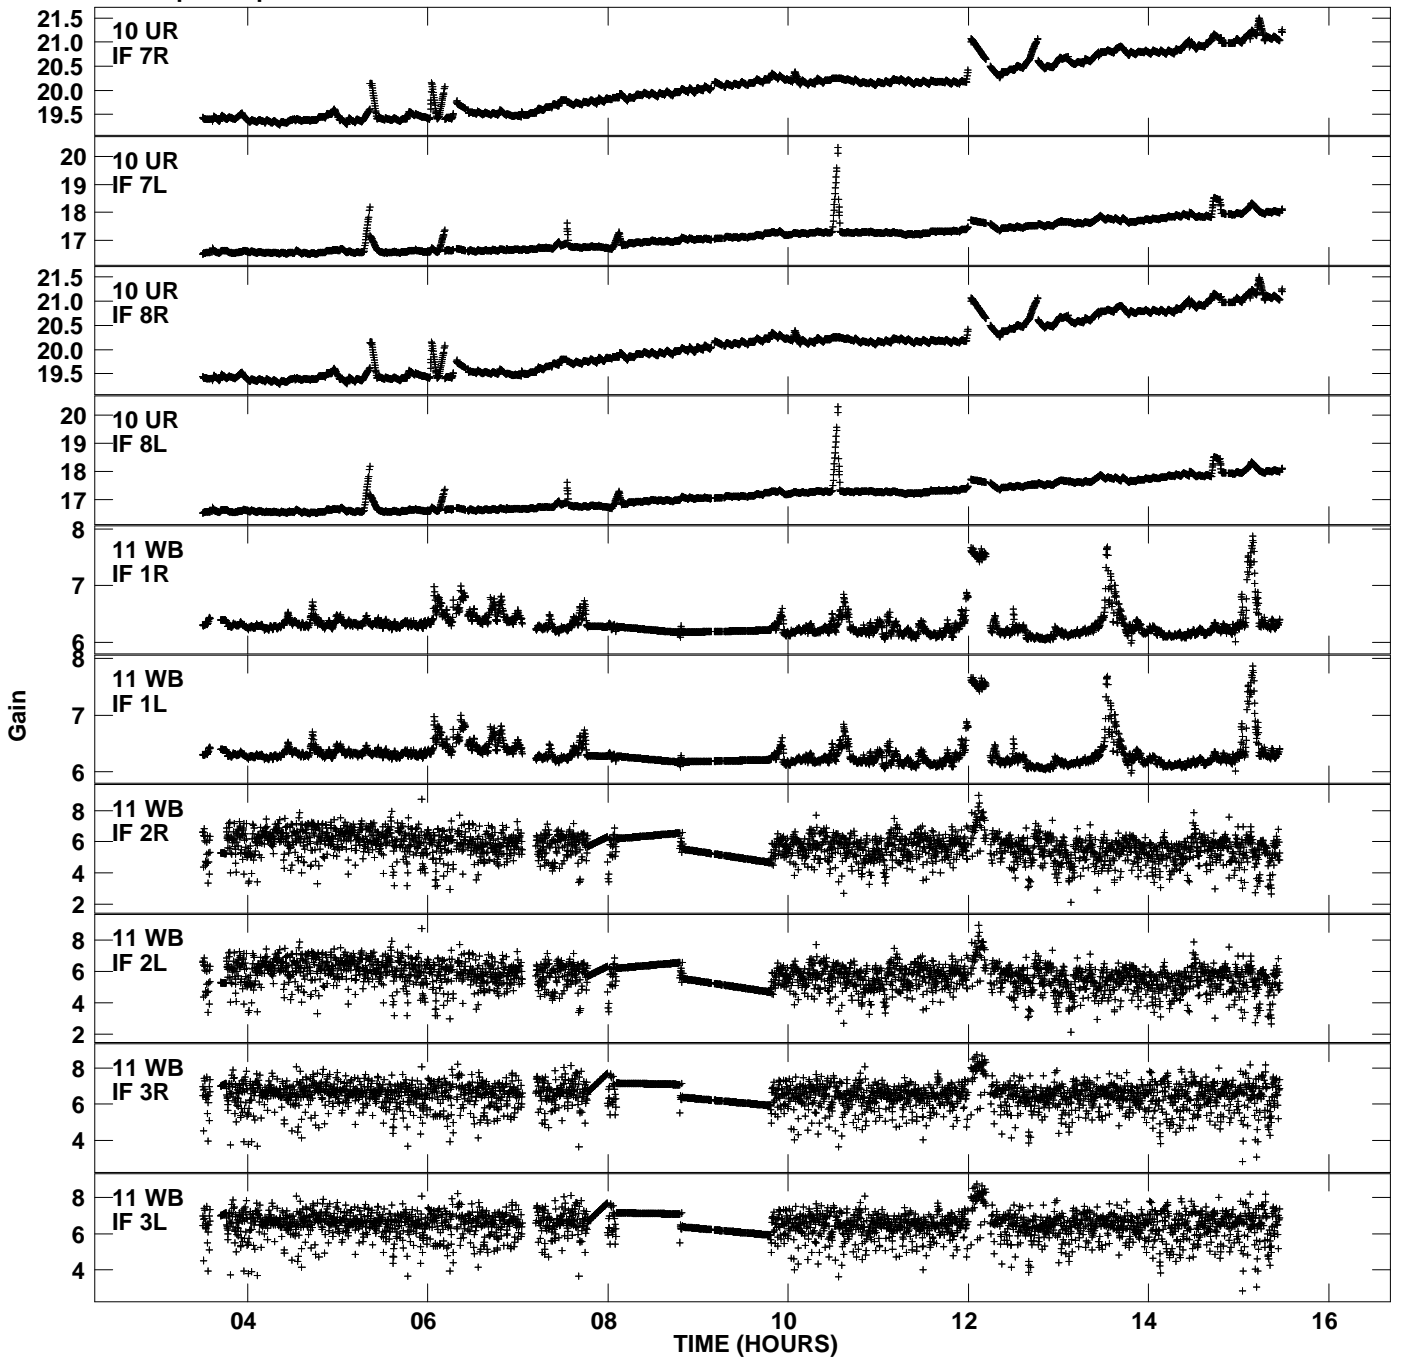

Plot file version 15 created 24-AUG-2011 18:14:21
Gain amp vs UTC time for EC032.UVDATA.1
CL 2 Rpol & Lpol IF 1 - 8