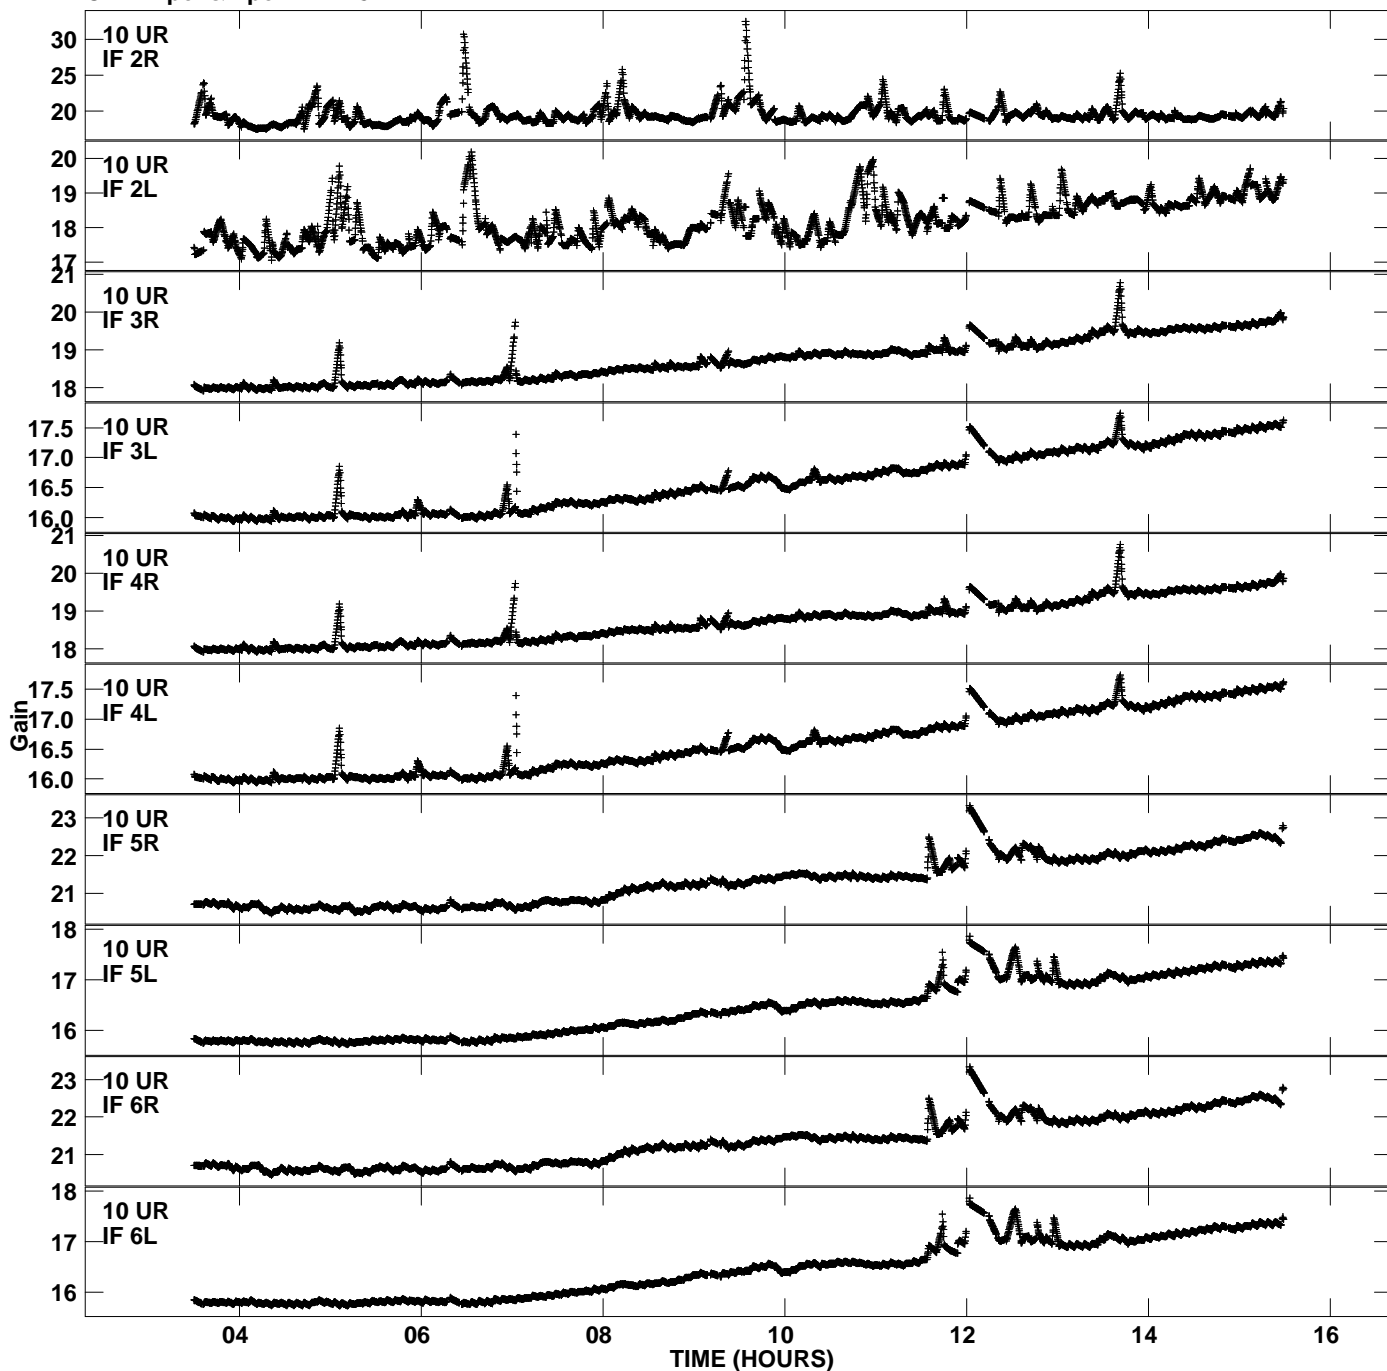

Plot file version 11 created 24-AUG-2011 18:14:21
Gain amp vs UTC time for EC032.UVDATA.1
CL 2 Rpol & Lpol IF 1 - 8

Plot file version 12 created 24-AUG-2011 18:14:21
Gain amp vs UTC time for EC032.UVDATA.1
CL 2 Rpol & Lpol IF 1 - 8

Plot file version 13 created 24-AUG-2011 18:14:21
Gain amp vs UTC time for EC032.UVDATA.1
CL 2 Rpol & Lpol IF 1 - 8

Plot file version 14 created 24-AUG-2011 18:14:21
Gain amp vs UTC time for EC032.UVDATA.1
CL 2 Rpol & Lpol IF 1 - 8