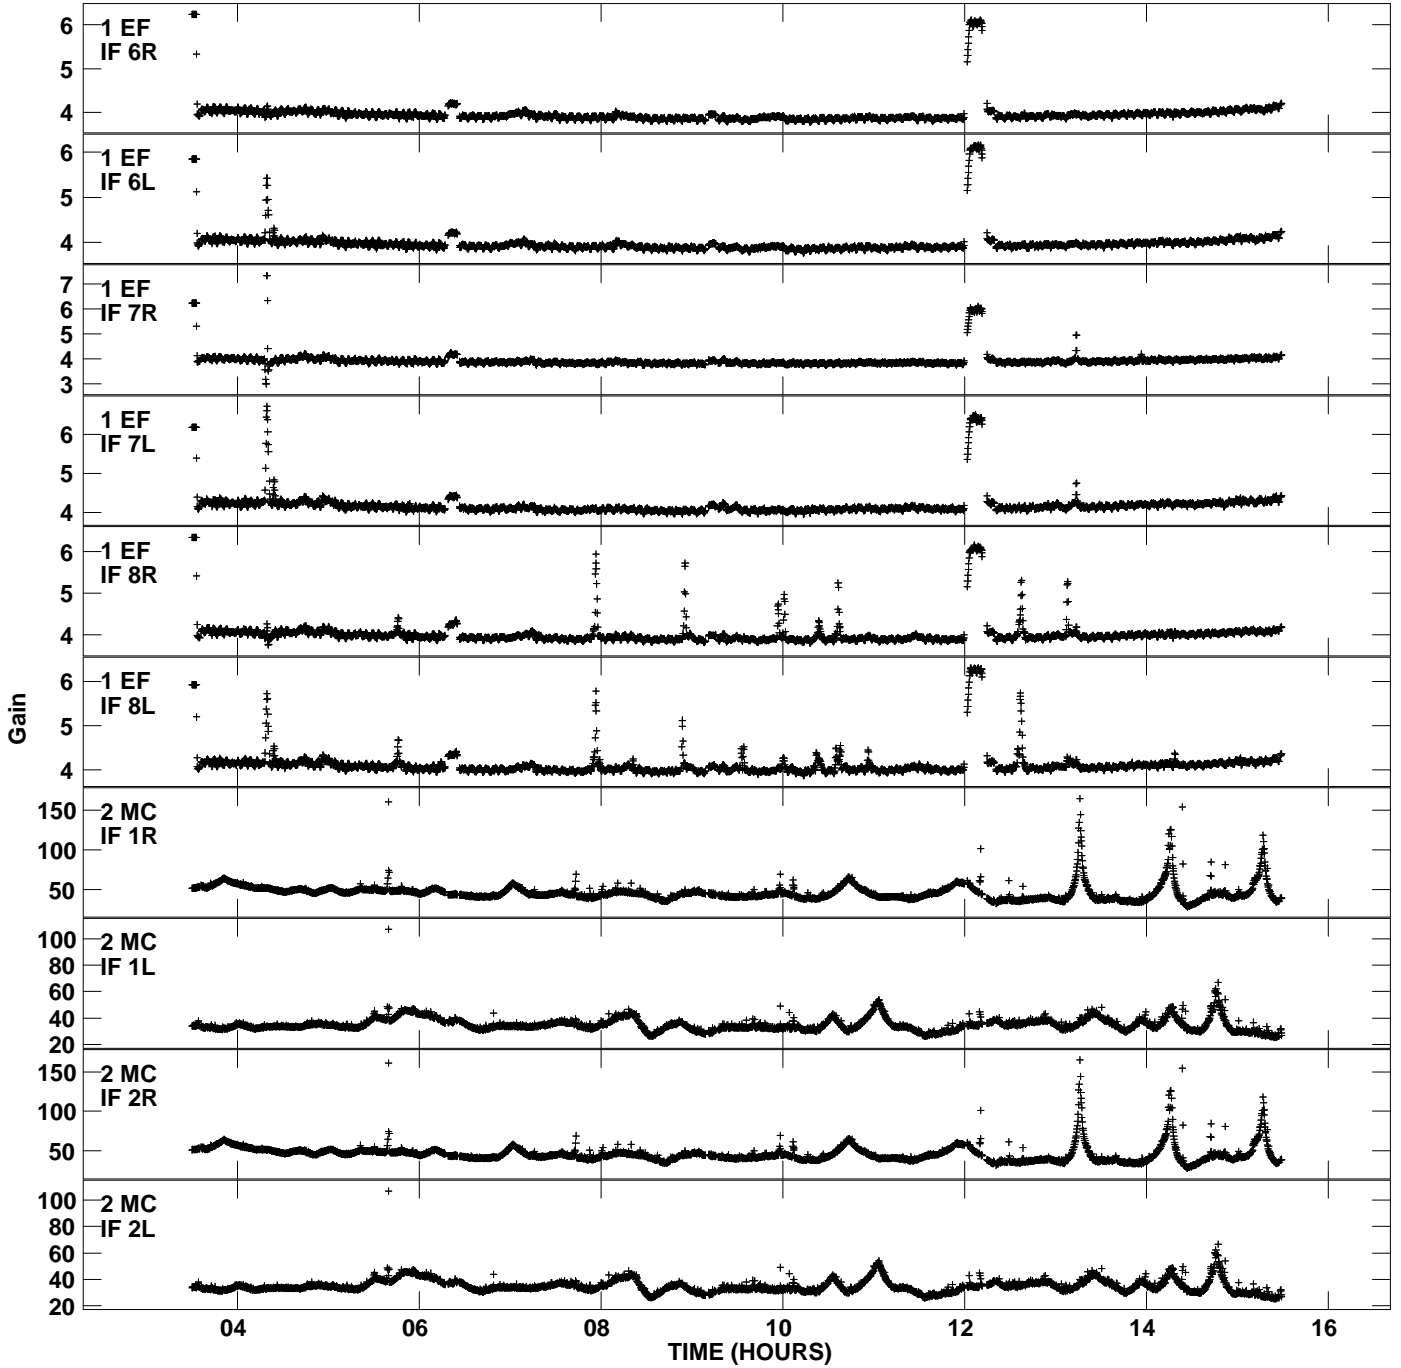

Plot file version 1 created 24-AUG-2011 18:14:18
Gain amp vs UTC time for EC032.UVDATA.1
CL 2 Rpol & Lpol IF 1 - 8

Plot file version 2 created 24-AUG-2011 18:14:18
Gain amp vs UTC time for EC032.UVDATA.1
CL 2 Rpol & Lpol IF 1 - 8

Plot file version 3 created 24-AUG-2011 18:14:18
Gain amp vs UTC time for EC032.UVDATA.1
CL 2 Rpol & Lpol IF 1 - 8

Plot file version 4 created 24-AUG-2011 18:14:18
Gain amp vs UTC time for EC032.UVDATA.1
CL 2 Rpol & Lpol IF 1 - 8

Plot file version 5 created 24-AUG-2011 18:14:18
Gain amp vs UTC time for EC032.UVDATA.1
CL 2 Rpol & Lpol IF 1 - 8

Plot file version 6 created 24-AUG-2011 18:14:18
Gain amp vs UTC time for EC032.UVDATA.1
CL 2 Rpol & Lpol IF 1 - 8

Plot file version 7 created 24-AUG-2011 18:14:18
Gain amp vs UTC time for EC032.UVDATA.1
CL 2 Rpol & Lpol IF 1 - 8

Plot file version 8 created 24-AUG-2011 18:14:18
Gain amp vs UTC time for EC032.UVDATA.1
CL 2 Rpol & Lpol IF 1 - 8