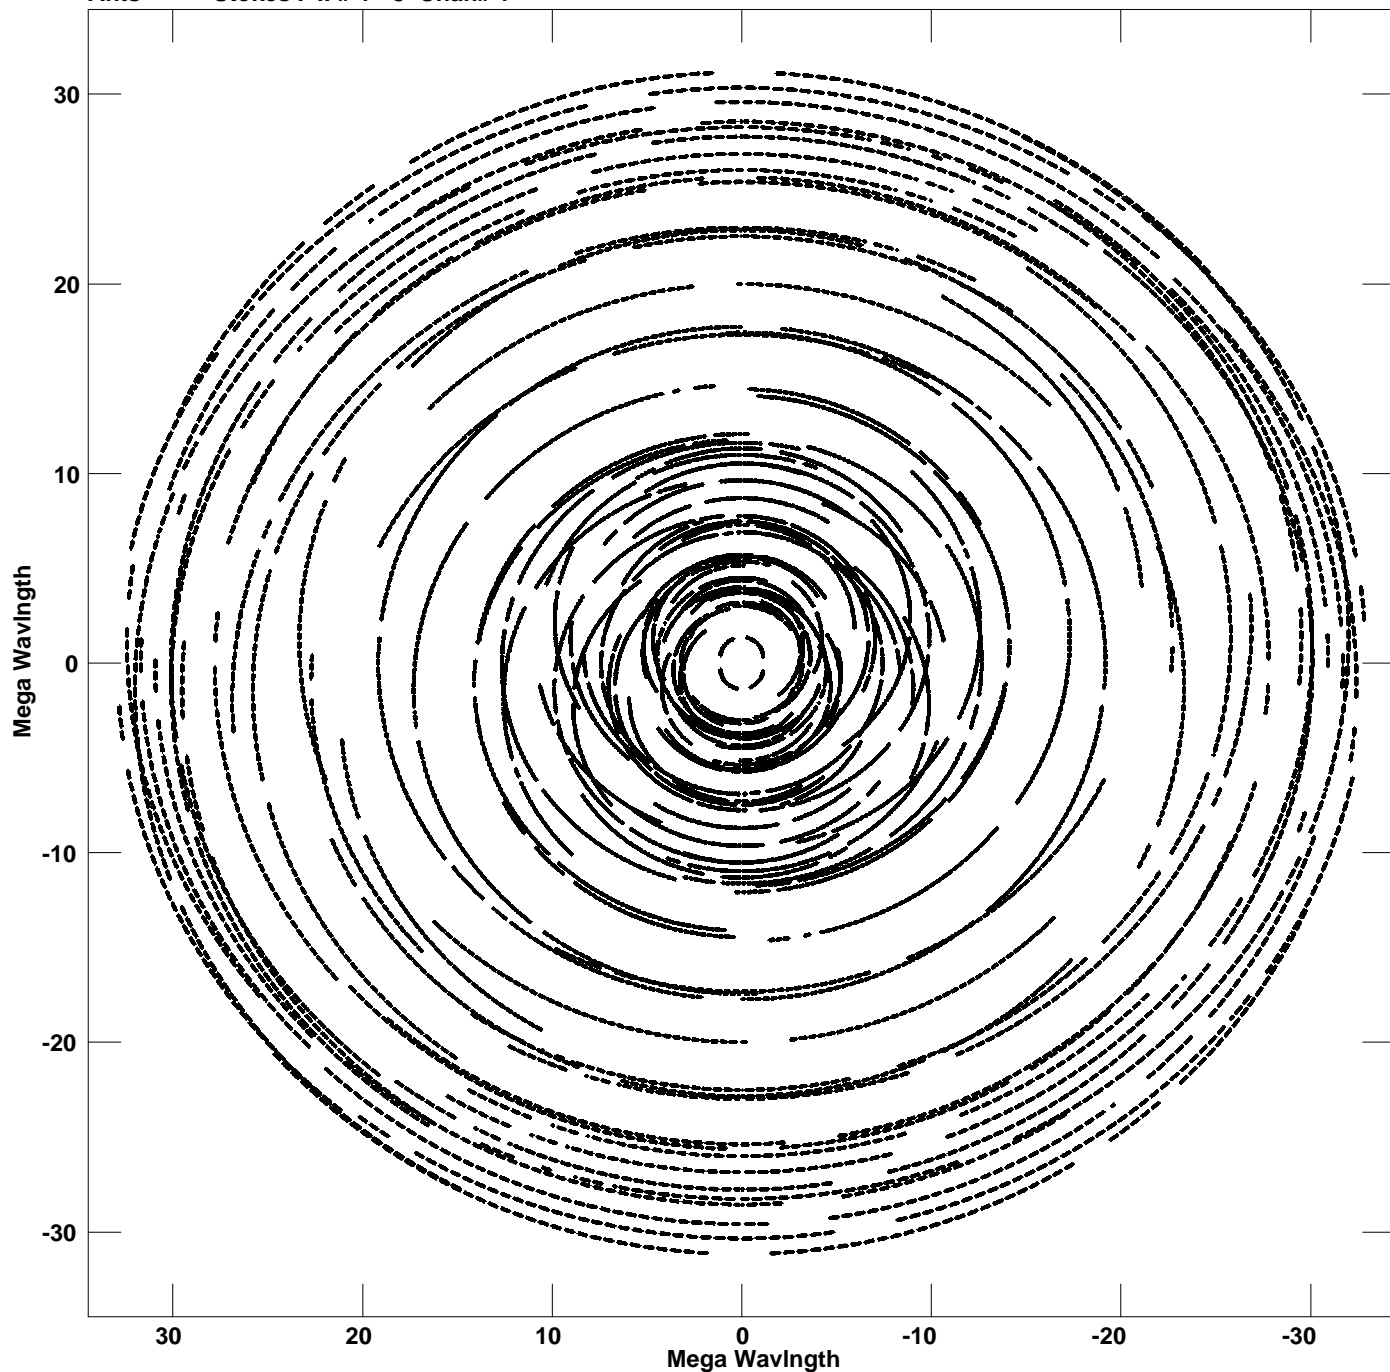

Plot file version 1 created 24-AUG-2011 19:08:35
V vs U for IC342_X1.MULTI.1 Source:IC342_X1
Ants * - * Stokes I IF# 1 - 8 Chan# 1

Freq = 1.6027 GHz, Bw = 16.000 MHz