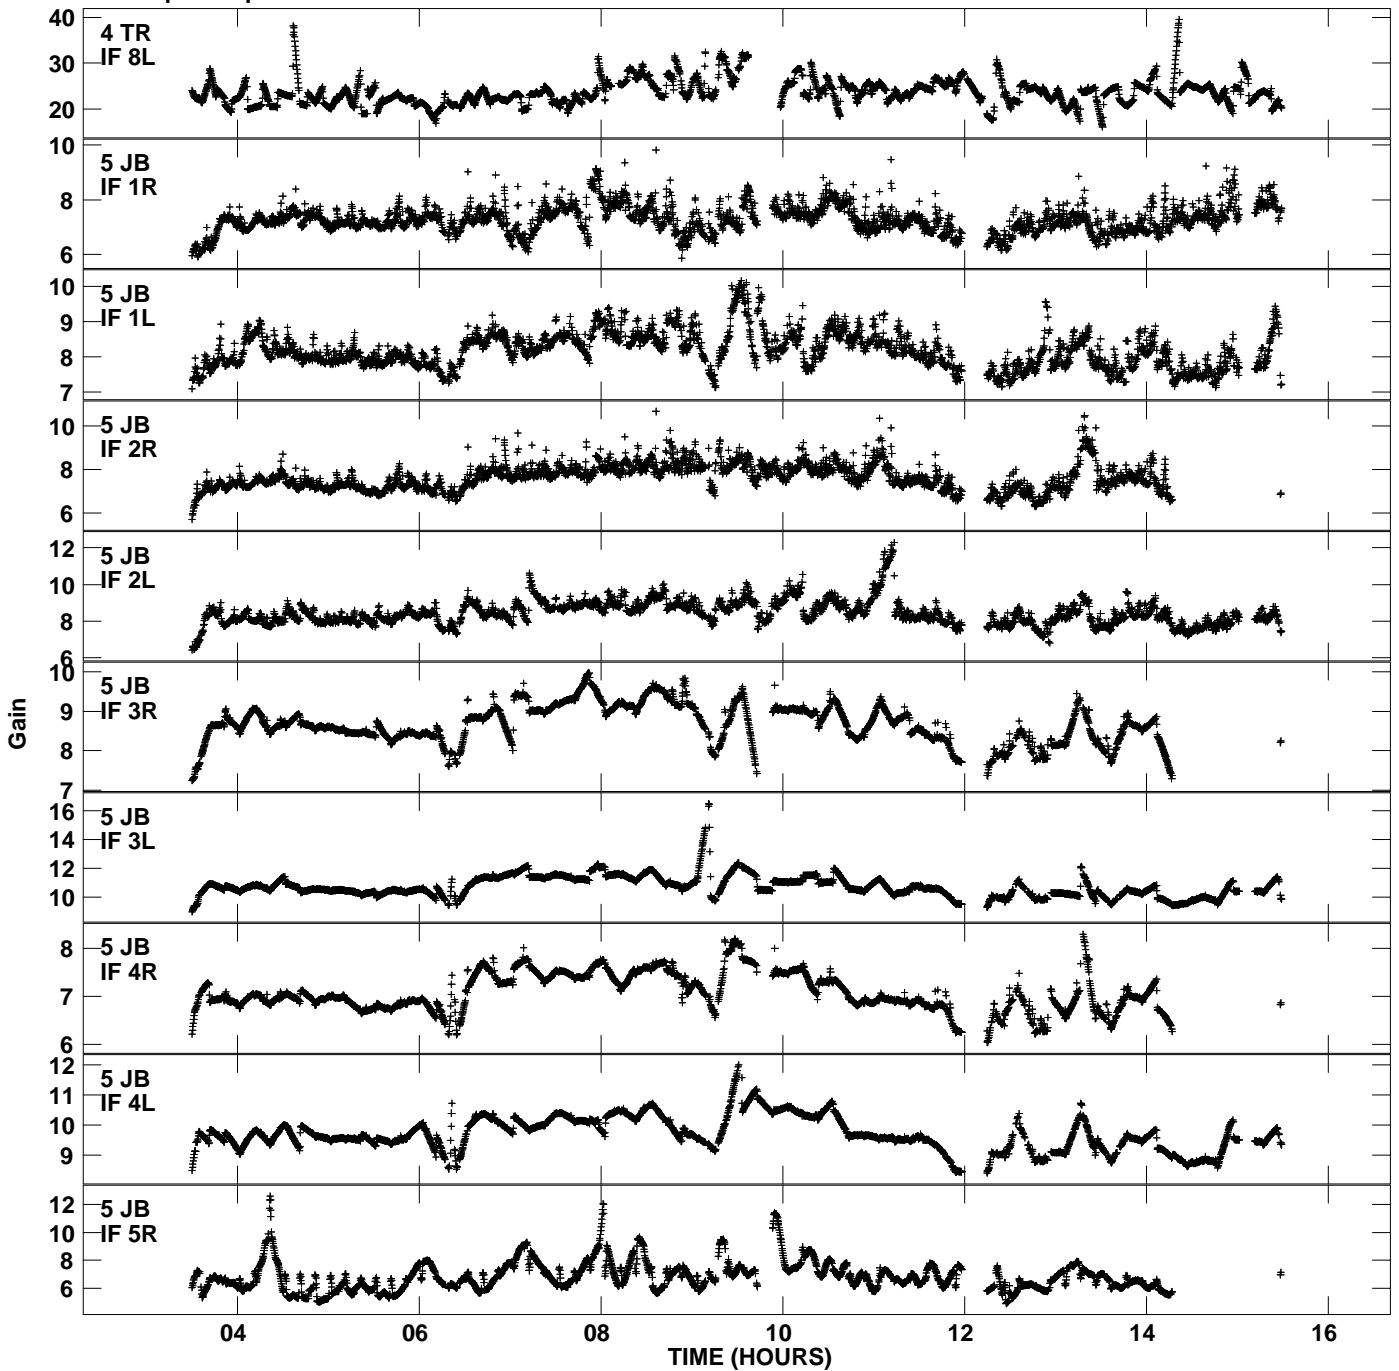

Plot file version 3 created 24-AUG-2011 19:18:28
Gain amp vs UTC time for EC032.TMP.1
CL 4 Rpol & Lpol IF 1 - 8

Plot file version 4 created 24-AUG-2011 19:18:28
Gain amp vs UTC time for EC032.TMP.1
CL 4 Rpol & Lpol IF 1 - 8

Plot file version 5 created 24-AUG-2011 19:18:28
Gain amp vs UTC time for EC032.TMP.1
CL 4 Rpol & Lpol IF 1 - 8

Plot file version 6 created 24-AUG-2011 19:18:29
Gain amp vs UTC time for EC032.TMP.1
CL 4 Rpol & Lpol IF 1 - 8

Plot file version 7 created 24-AUG-2011 19:18:30
Gain amp vs UTC time for EC032.TMP.1
CL 4 Rpol & Lpol IF 1 - 8

Plot file version 8 created 24-AUG-2011 19:18:33
Gain amp vs UTC time for EC032.TMP.1
CL 4 Rpol & Lpol IF 1 - 8