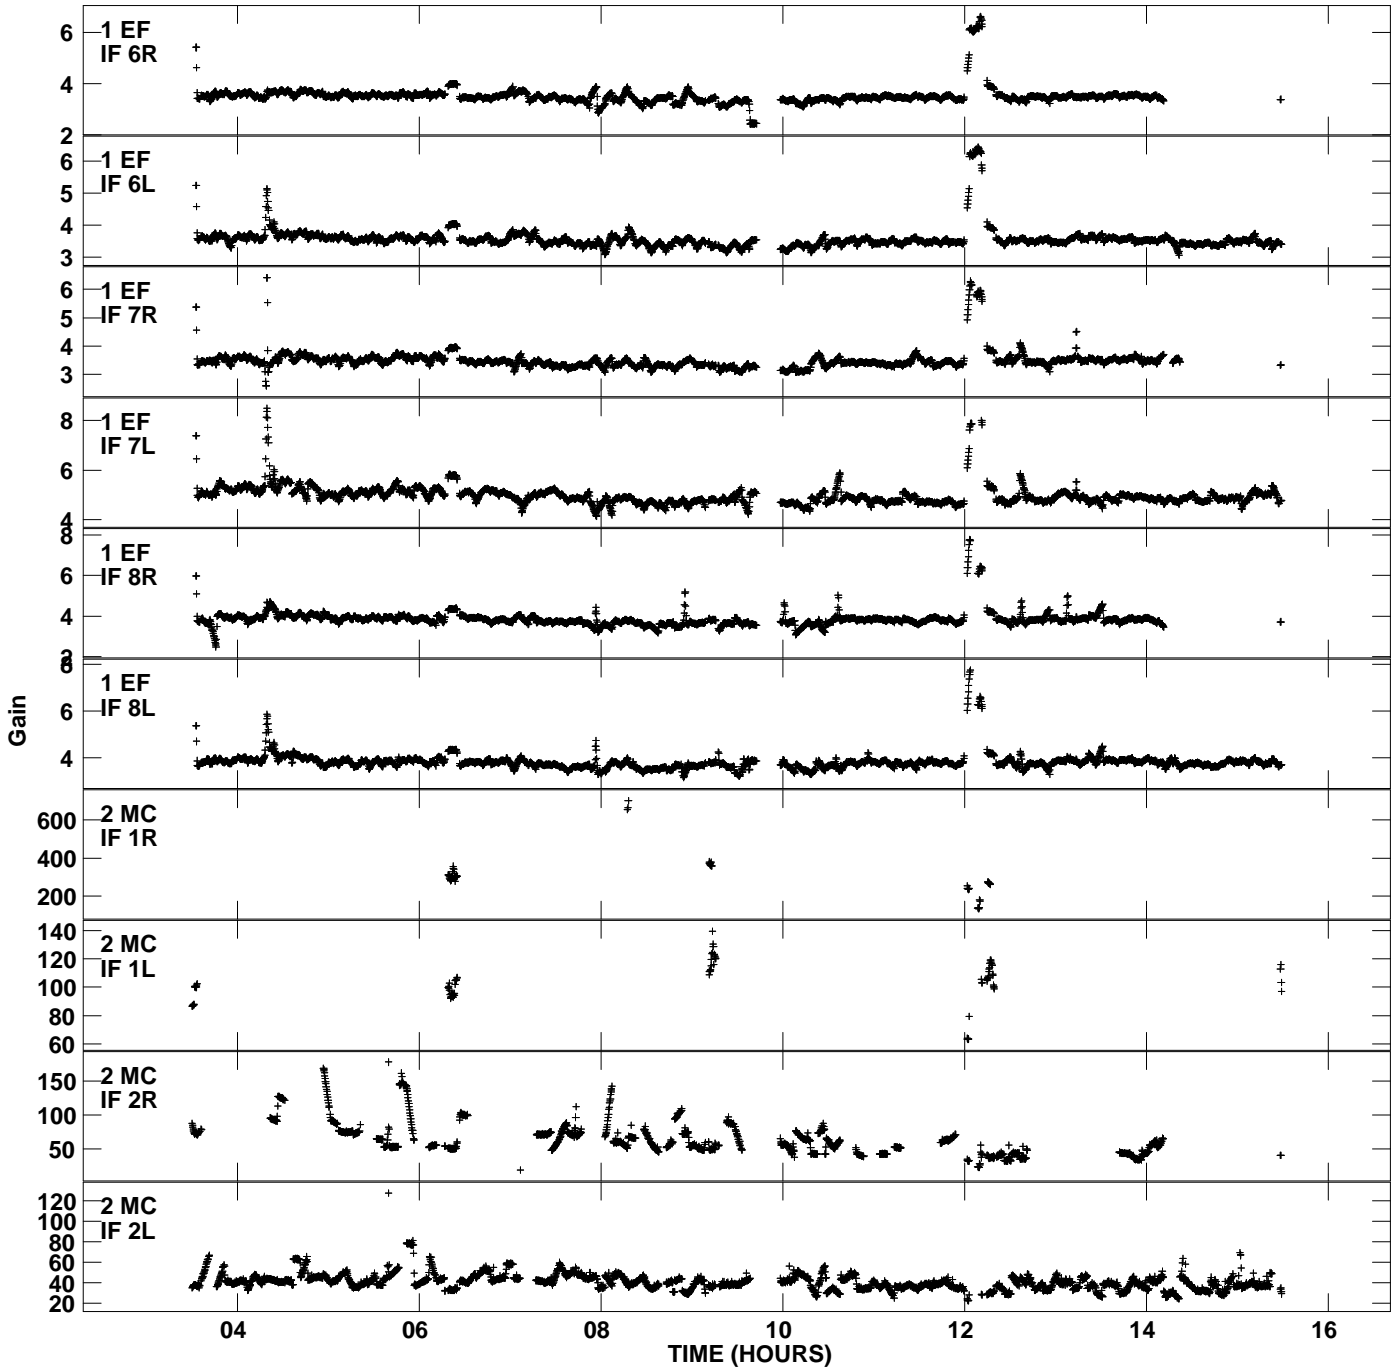

Plot file version 1 created 24-AUG-2011 19:18:28
Gain amp vs UTC time for EC032.TMP.1
CL 4 Rpol & Lpol IF 1 - 8

Plot file version 2 created 24-AUG-2011 19:18:28
Gain amp vs UTC time for EC032.TMP.1
CL 4 Rpol & Lpol IF 1 - 8

Plot file version 3 created 24-AUG-2011 19:18:28
Gain amp vs UTC time for EC032.TMP.1
CL 4 Rpol & Lpol IF 1 - 8

Plot file version 4 created 24-AUG-2011 19:18:28
Gain amp vs UTC time for EC032.TMP.1
CL 4 Rpol & Lpol IF 1 - 8

Plot file version 5 created 24-AUG-2011 19:18:28
Gain amp vs UTC time for EC032.TMP.1
CL 4 Rpol & Lpol IF 1 - 8

Plot file version 6 created 24-AUG-2011 19:18:29
Gain amp vs UTC time for EC032.TMP.1
CL 4 Rpol & Lpol IF 1 - 8

Plot file version 7 created 24-AUG-2011 19:18:30
Gain amp vs UTC time for EC032.TMP.1
CL 4 Rpol & Lpol IF 1 - 8

Plot file version 8 created 24-AUG-2011 19:18:33
Gain amp vs UTC time for EC032.TMP.1
CL 4 Rpol & Lpol IF 1 - 8