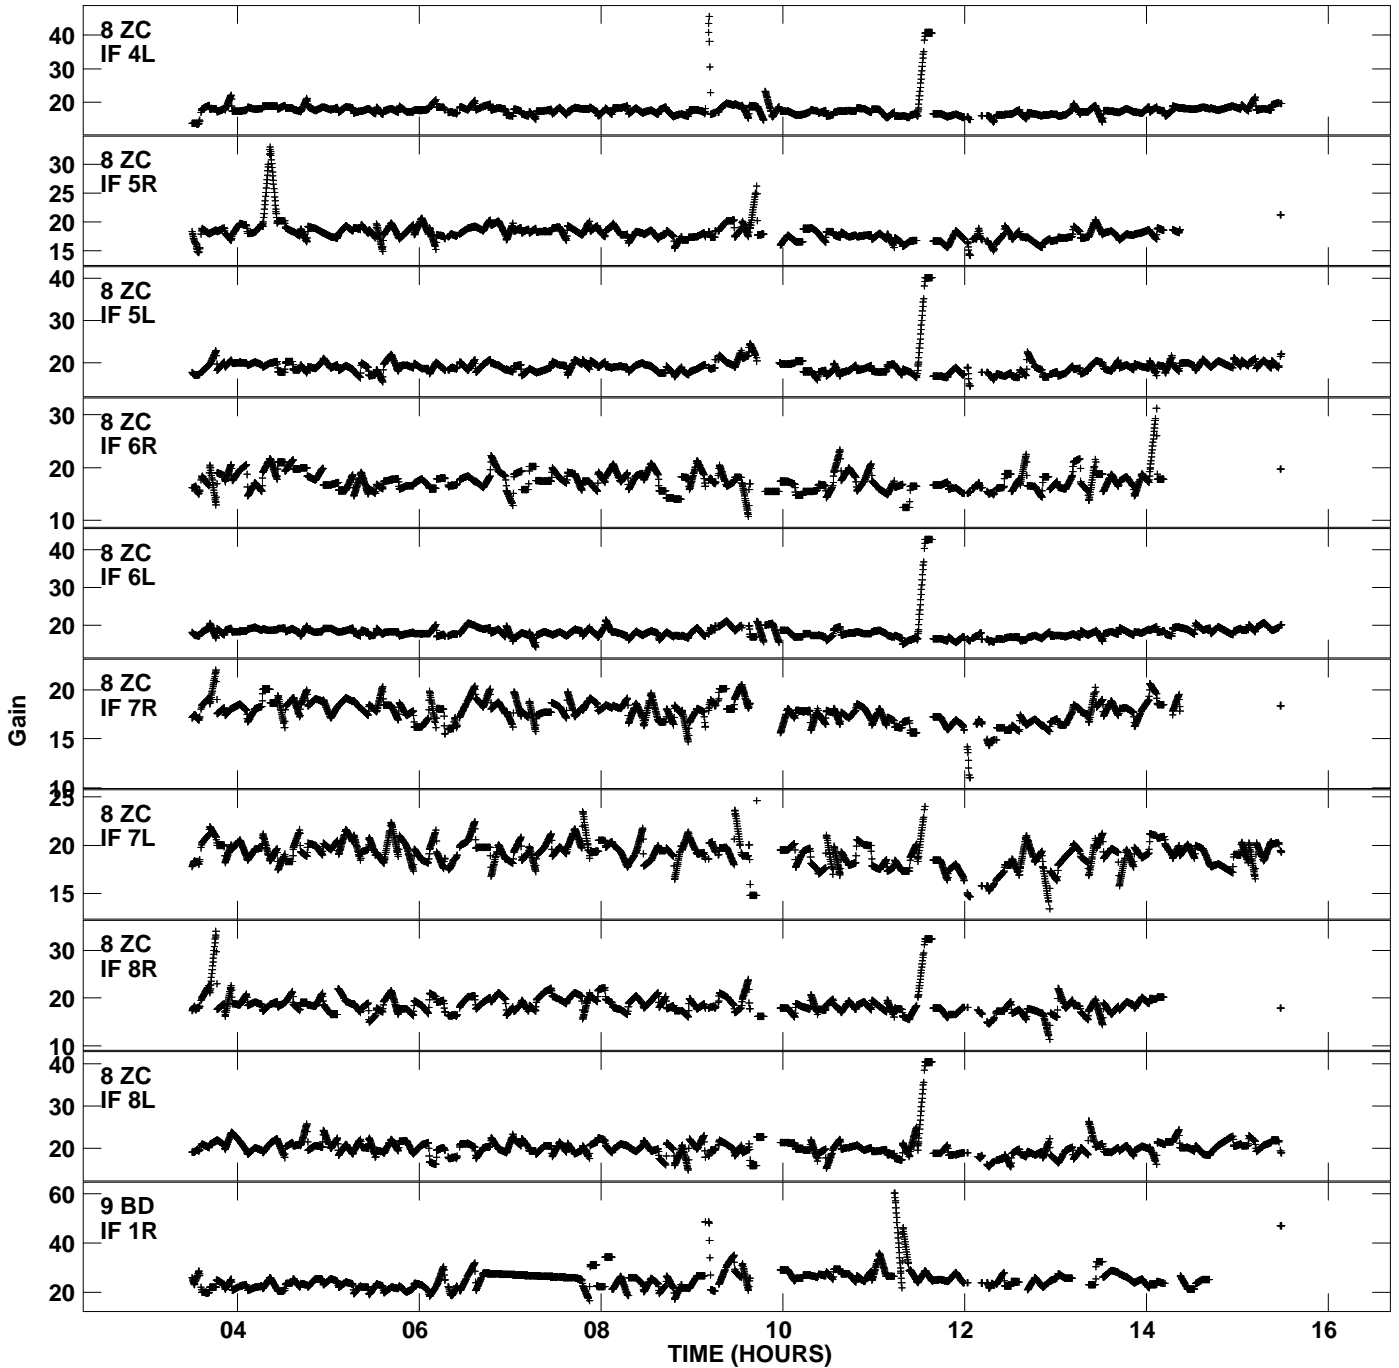

Plot file version 11 created 24-AUG-2011 19:18:34
Gain amp vs UTC time for EC032.TMP.1
CL 4 Rpol & Lpol IF 1 - 8