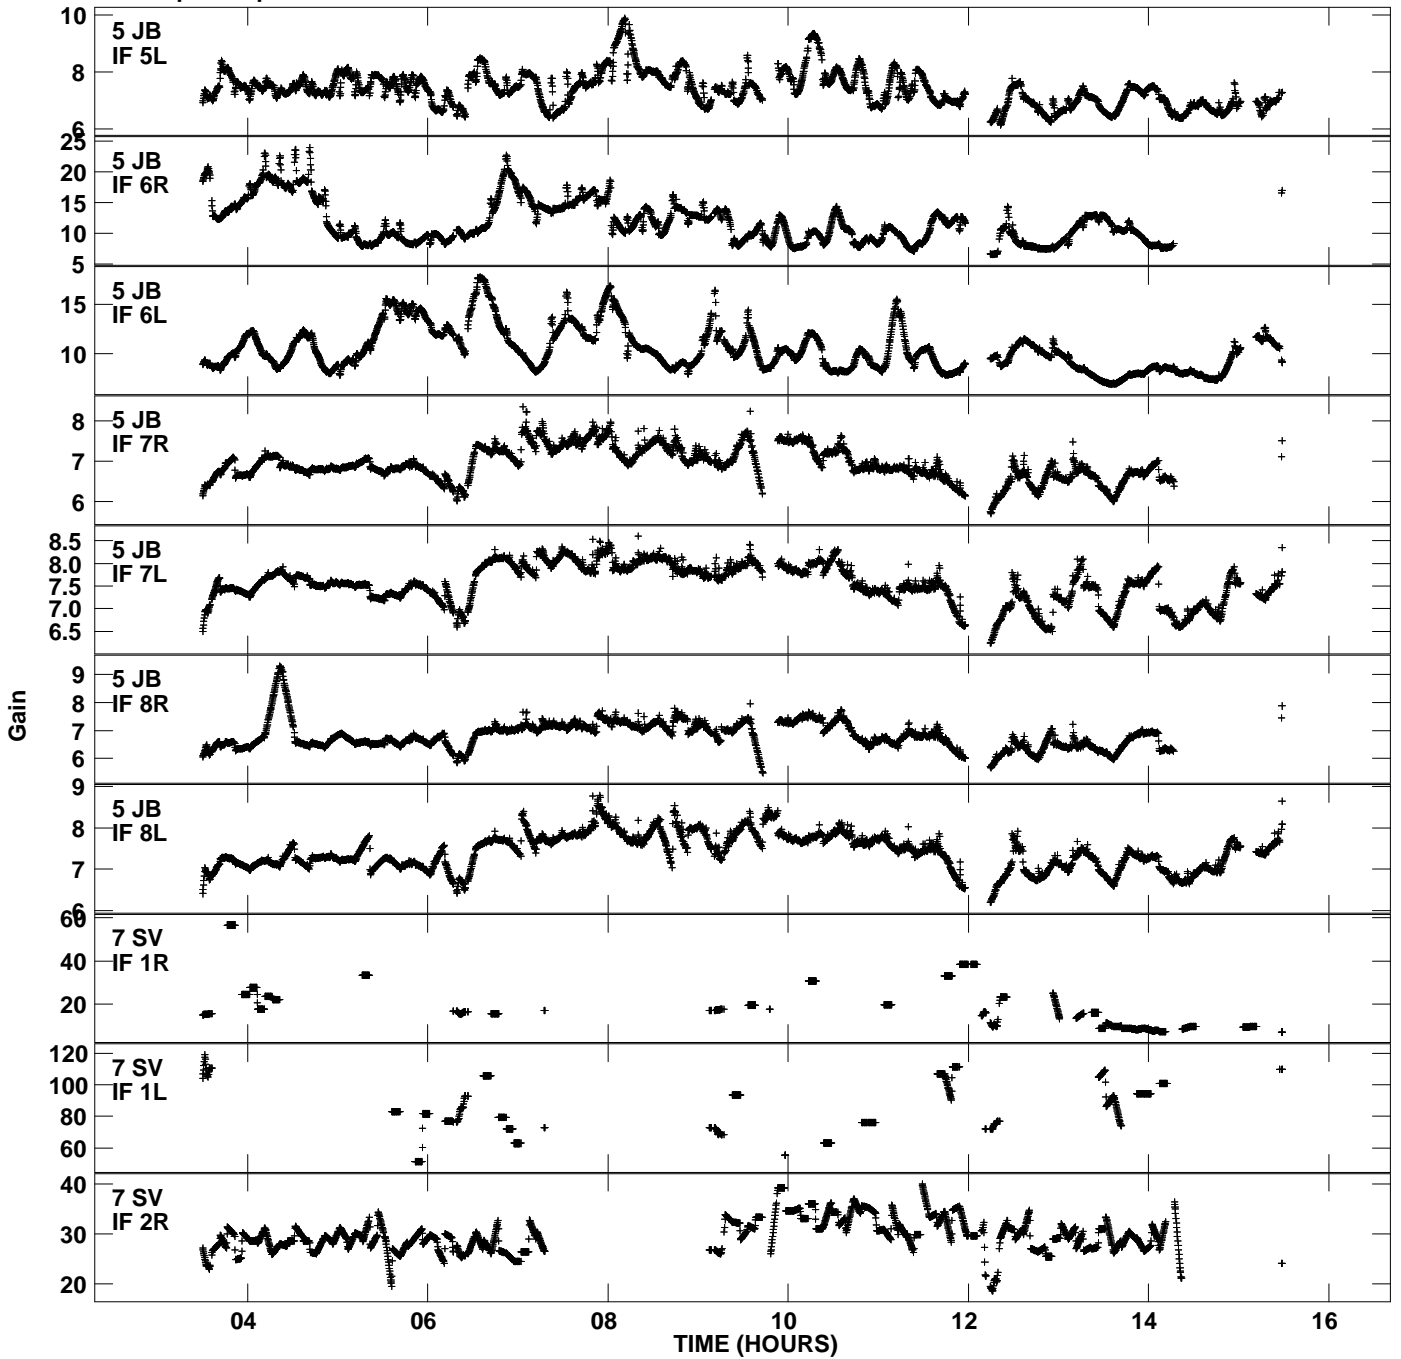

Plot file version 5 created 24-AUG-2011 19:18:28
Gain amp vs UTC time for EC032.TMP.1
CL 4 Rpol & Lpol IF 1 - 8

Plot file version 6 created 24-AUG-2011 19:18:29
Gain amp vs UTC time for EC032.TMP.1
CL 4 Rpol & Lpol IF 1 - 8

Plot file version 7 created 24-AUG-2011 19:18:30
Gain amp vs UTC time for EC032.TMP.1
CL 4 Rpol & Lpol IF 1 - 8

Plot file version 8 created 24-AUG-2011 19:18:33
Gain amp vs UTC time for EC032.TMP.1
CL 4 Rpol & Lpol IF 1 - 8