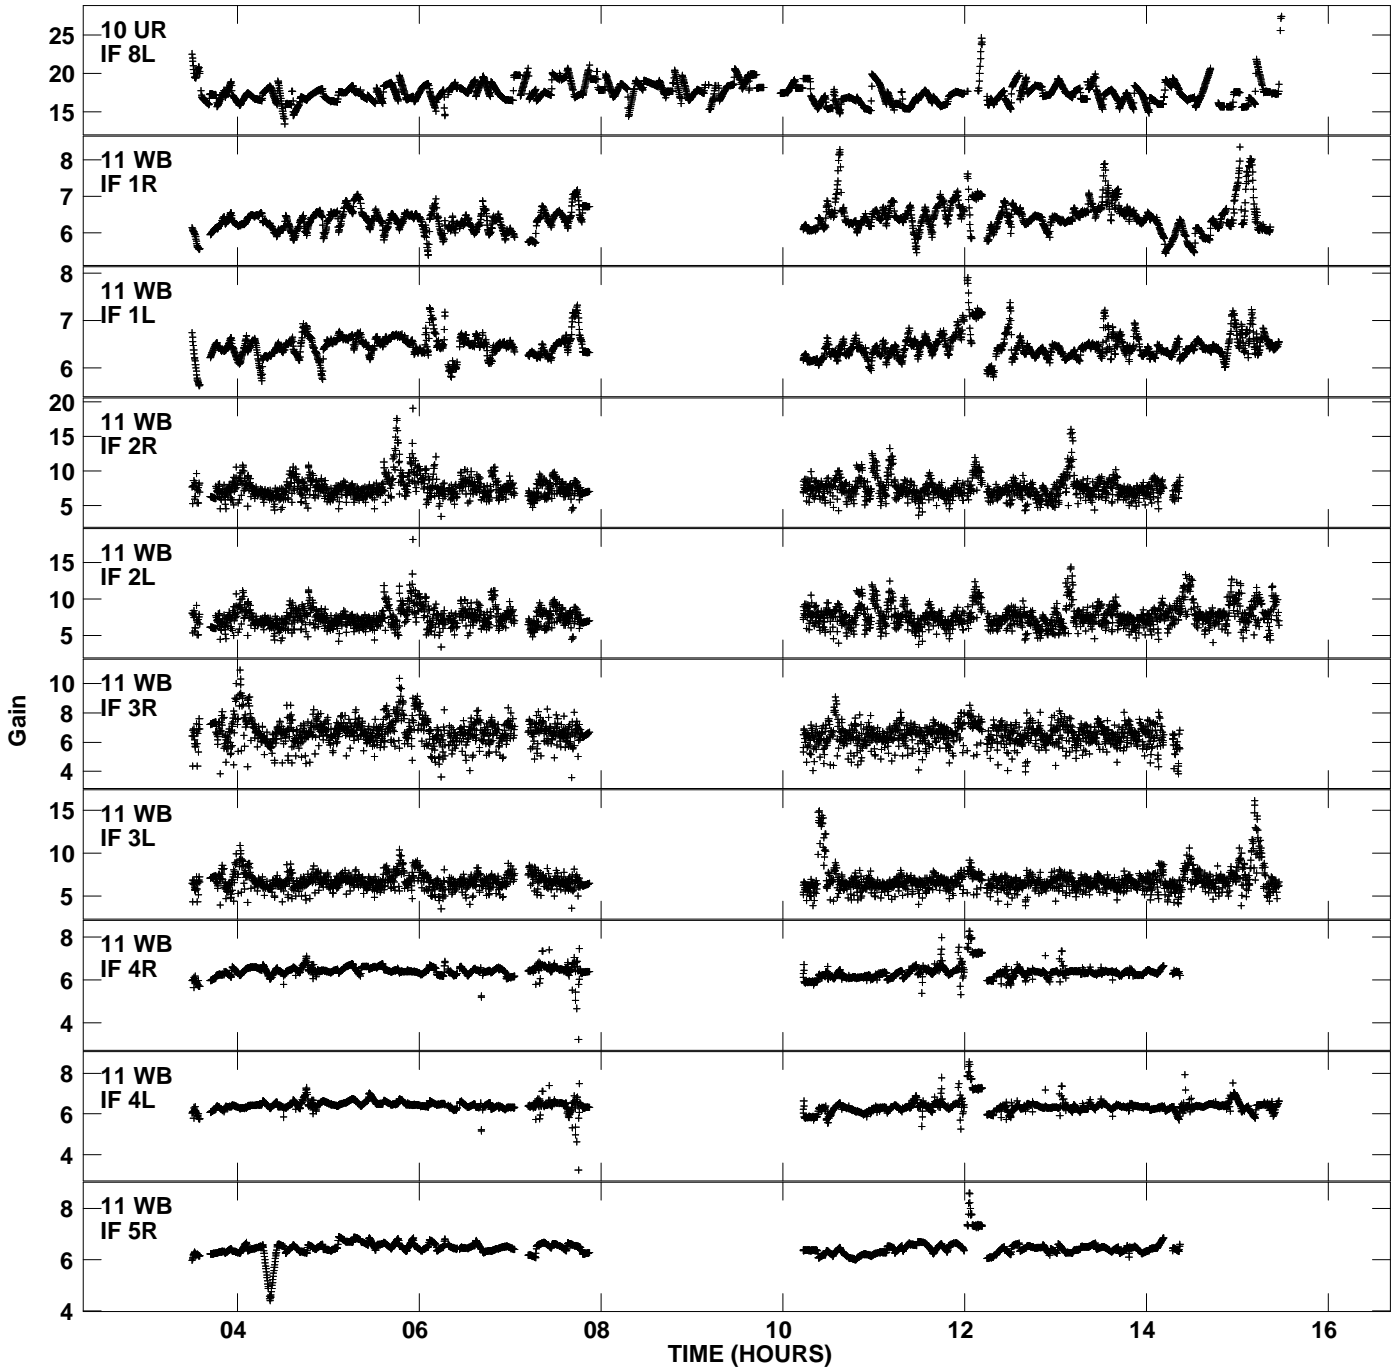

Plot file version 15 created 24-AUG-2011 19:18:34
Gain amp vs UTC time for EC032.TMP.1
CL 4 Rpol & Lpol IF 1 - 8