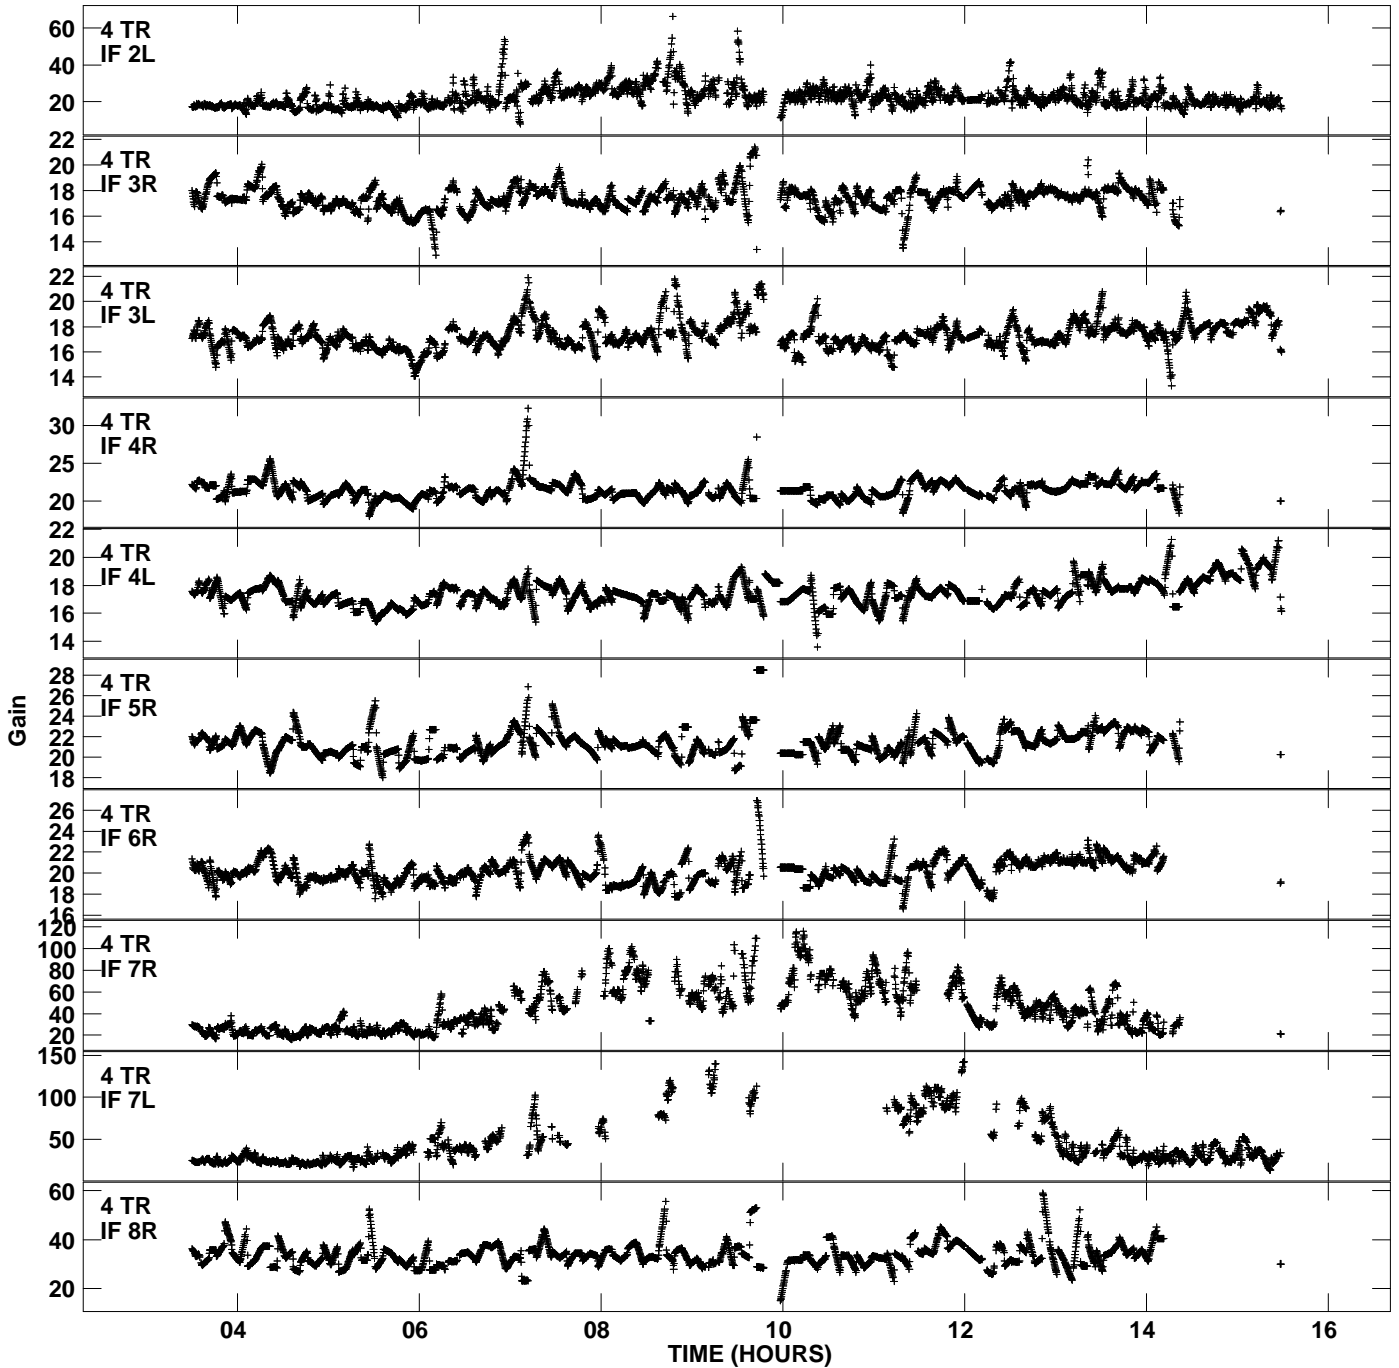

Plot file version 1 created 24-AUG-2011 19:18:28
Gain amp vs UTC time for EC032.TMP.1
CL 4 Rpol & Lpol IF 1 - 8

Plot file version 2 created 24-AUG-2011 19:18:28
Gain amp vs UTC time for EC032.TMP.1
CL 4 Rpol & Lpol IF 1 - 8

Plot file version 3 created 24-AUG-2011 19:18:28
Gain amp vs UTC time for EC032.TMP.1
CL 4 Rpol & Lpol IF 1 - 8

Plot file version 4 created 24-AUG-2011 19:18:28
Gain amp vs UTC time for EC032.TMP.1
CL 4 Rpol & Lpol IF 1 - 8

Plot file version 5 created 24-AUG-2011 19:18:28
Gain amp vs UTC time for EC032.TMP.1
CL 4 Rpol & Lpol IF 1 - 8

Plot file version 6 created 24-AUG-2011 19:18:29
Gain amp vs UTC time for EC032.TMP.1
CL 4 Rpol & Lpol IF 1 - 8

Plot file version 7 created 24-AUG-2011 19:18:30
Gain amp vs UTC time for EC032.TMP.1
CL 4 Rpol & Lpol IF 1 - 8

Plot file version 8 created 24-AUG-2011 19:18:33
Gain amp vs UTC time for EC032.TMP.1
CL 4 Rpol & Lpol IF 1 - 8