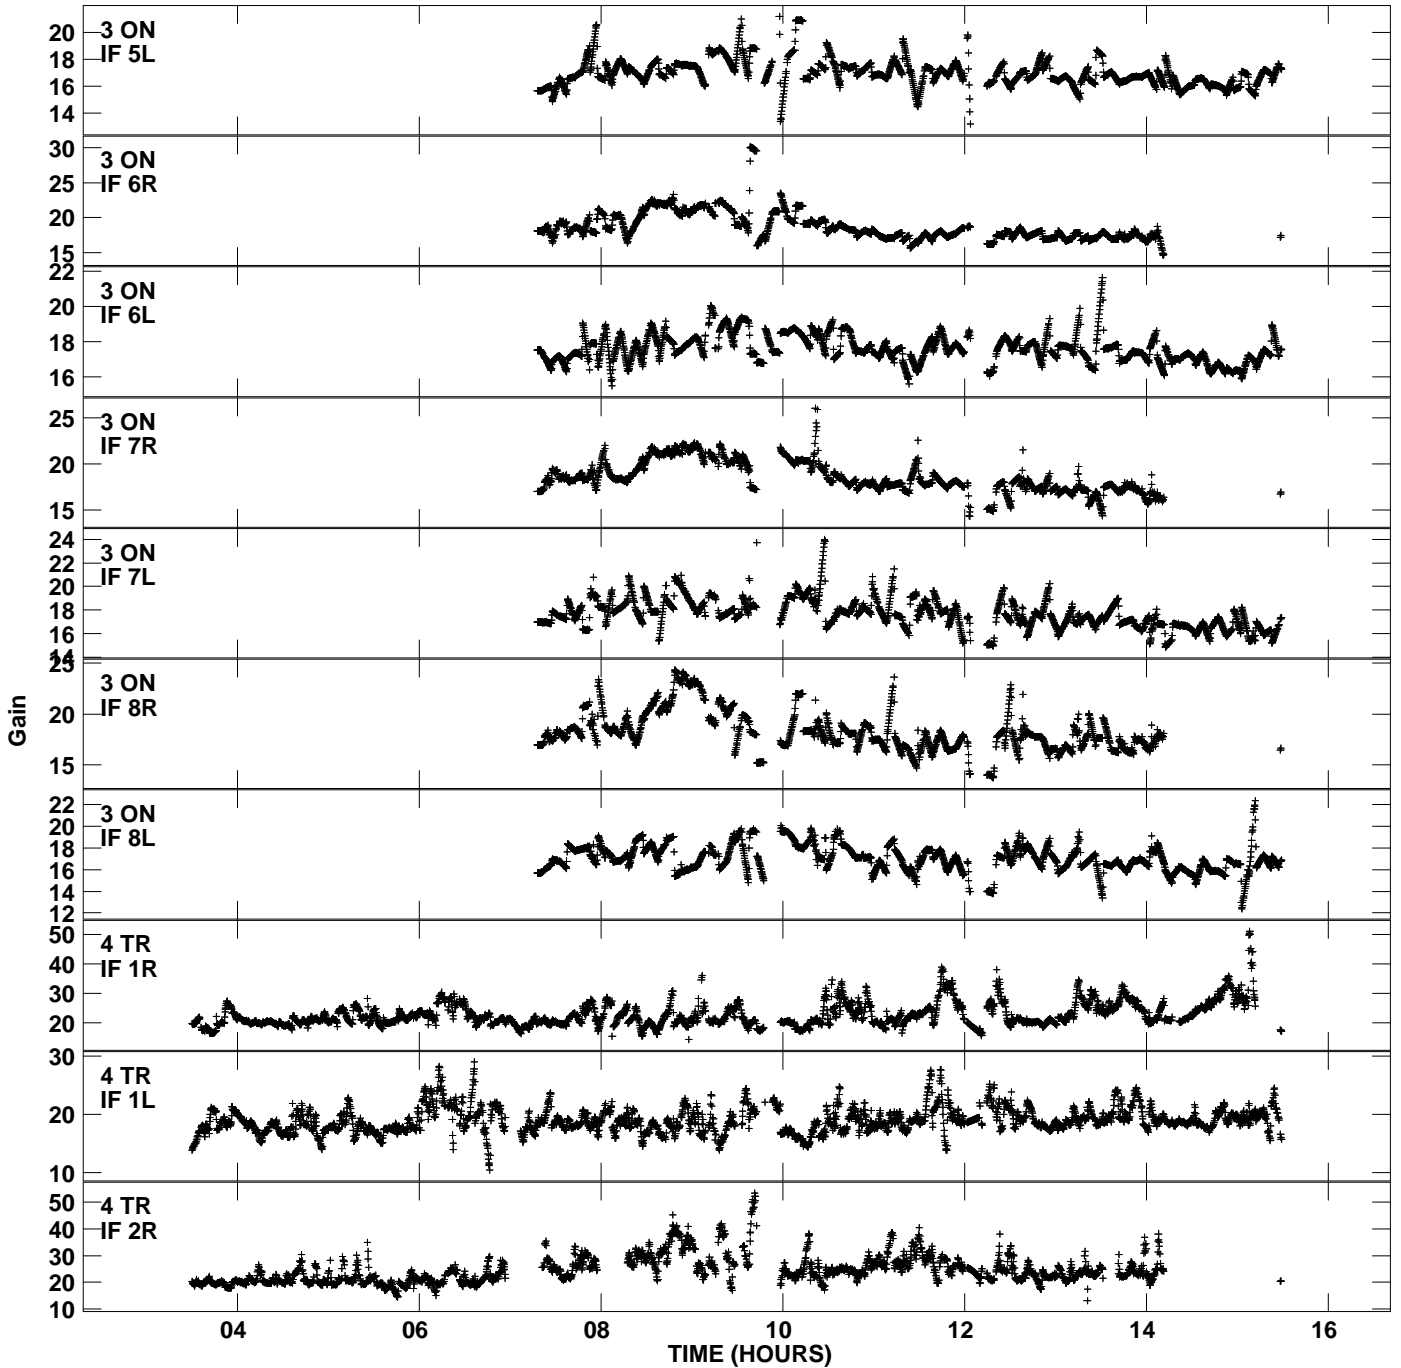

Plot file version 1 created 24-AUG-2011 19:18:28
Gain amp vs UTC time for EC032.TMP.1
CL 4 Rpol & Lpol IF 1 - 8

Plot file version 2 created 24-AUG-2011 19:18:28
Gain amp vs UTC time for EC032.TMP.1
CL 4 Rpol & Lpol IF 1 - 8

Plot file version 3 created 24-AUG-2011 19:18:28
Gain amp vs UTC time for EC032.TMP.1
CL 4 Rpol & Lpol IF 1 - 8

Plot file version 4 created 24-AUG-2011 19:18:28
Gain amp vs UTC time for EC032.TMP.1
CL 4 Rpol & Lpol IF 1 - 8

Plot file version 5 created 24-AUG-2011 19:18:28
Gain amp vs UTC time for EC032.TMP.1
CL 4 Rpol & Lpol IF 1 - 8

Plot file version 6 created 24-AUG-2011 19:18:29
Gain amp vs UTC time for EC032.TMP.1
CL 4 Rpol & Lpol IF 1 - 8

Plot file version 7 created 24-AUG-2011 19:18:30
Gain amp vs UTC time for EC032.TMP.1
CL 4 Rpol & Lpol IF 1 - 8

Plot file version 8 created 24-AUG-2011 19:18:33
Gain amp vs UTC time for EC032.TMP.1
CL 4 Rpol & Lpol IF 1 - 8