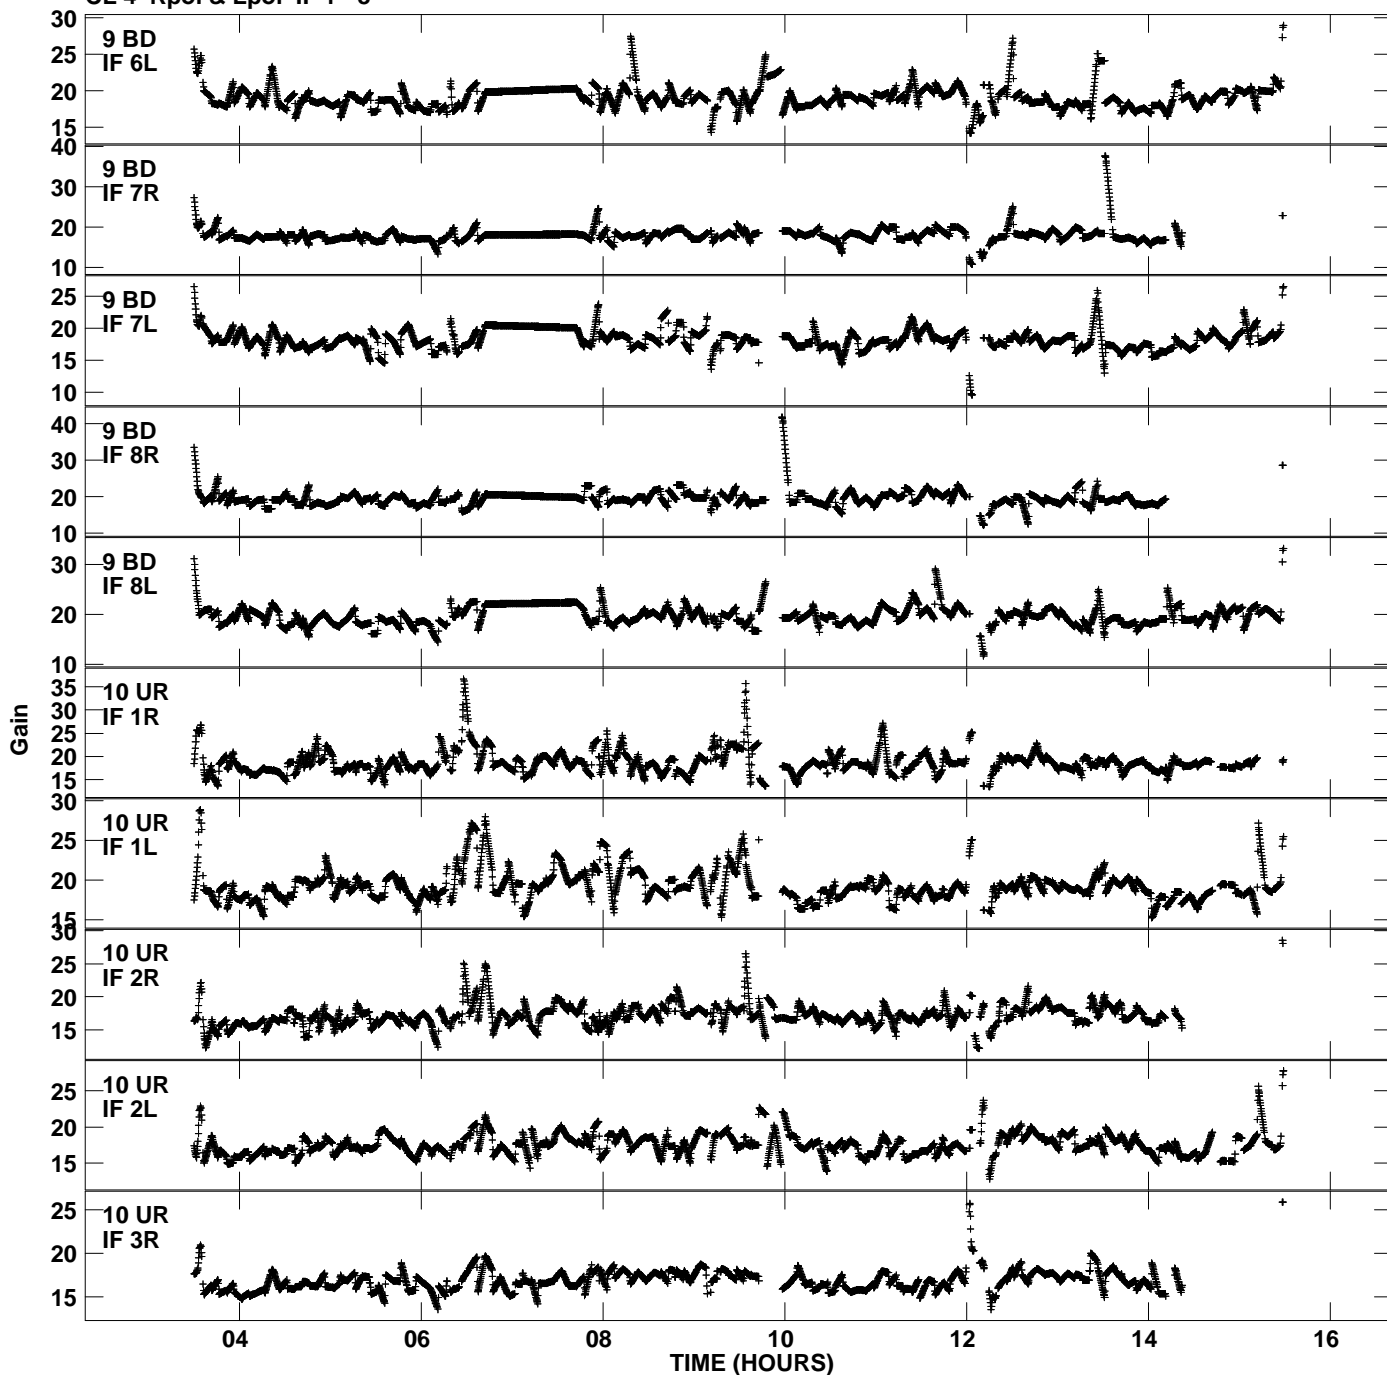

Plot file version 13 created 24-AUG-2011 19:18:34
Gain amp vs UTC time for EC032.TMP.1
CL 4 Rpol & Lpol IF 1 - 8