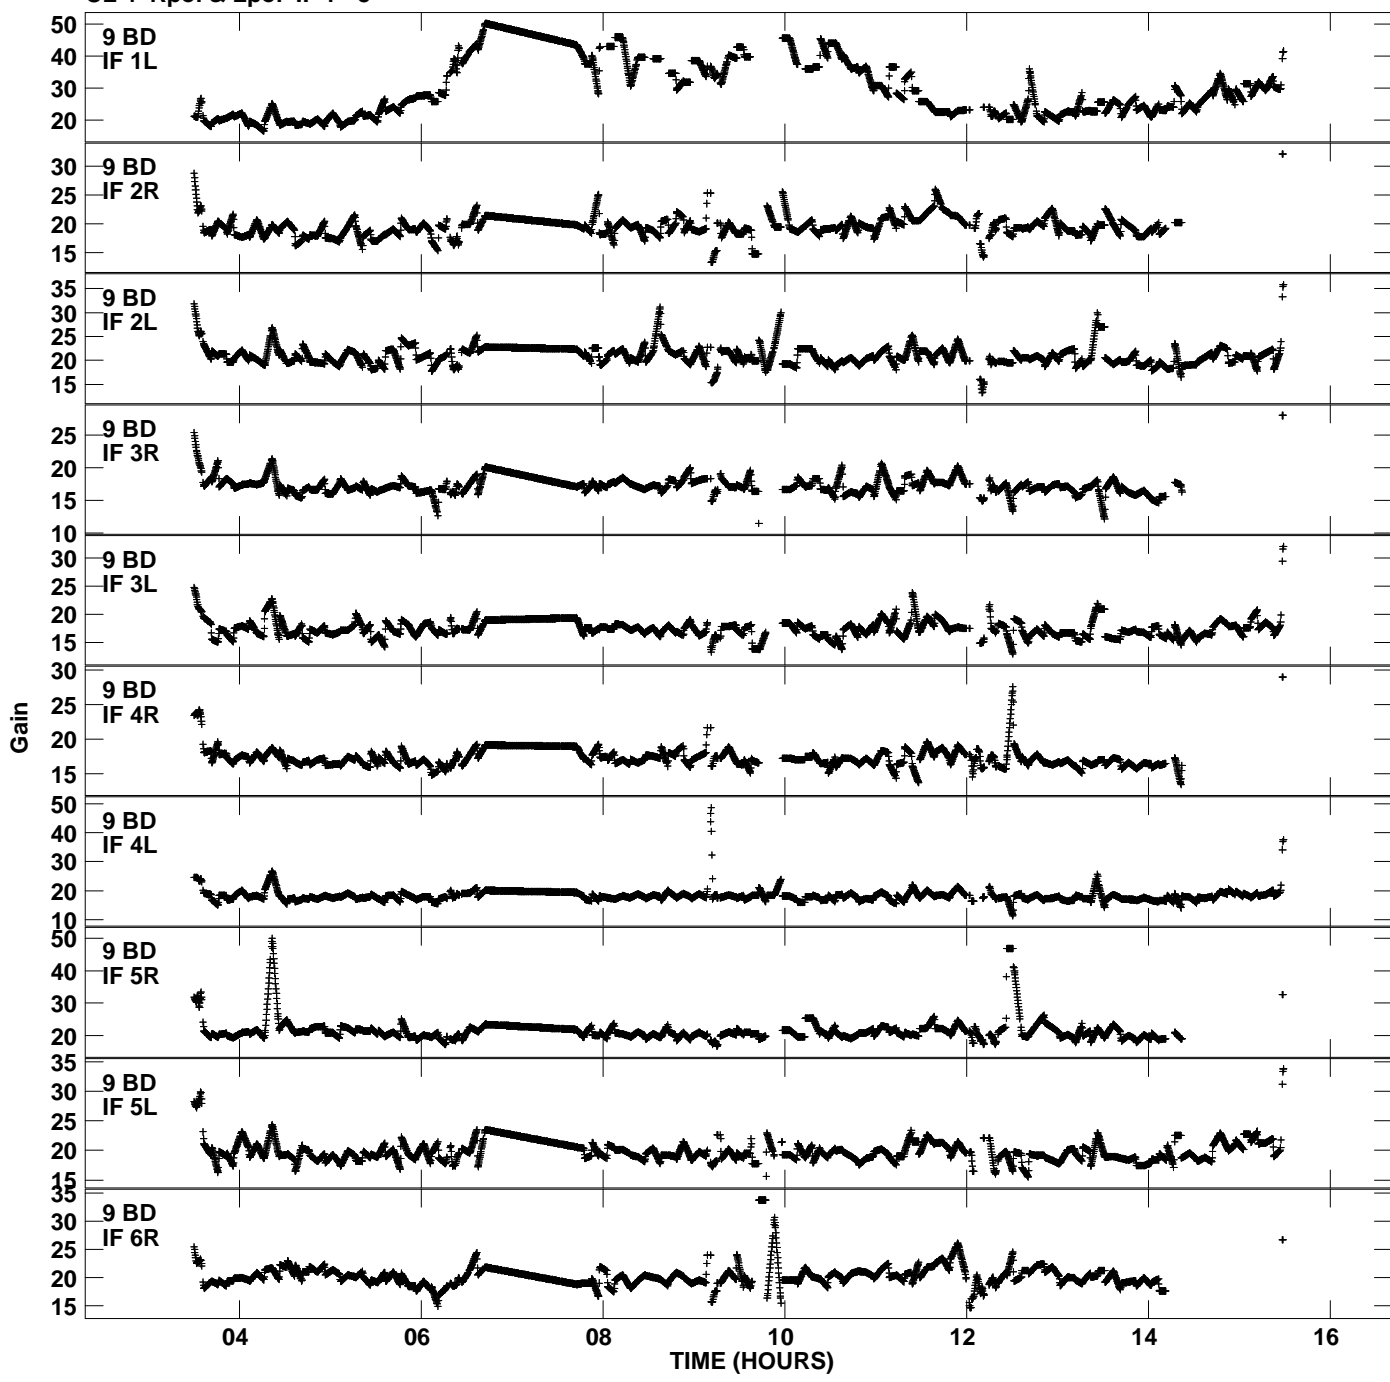

Plot file version 12 created 24-AUG-2011 19:18:34
Gain amp vs UTC time for EC032.TMP.1
CL 4 Rpol & Lpol IF 1 - 8