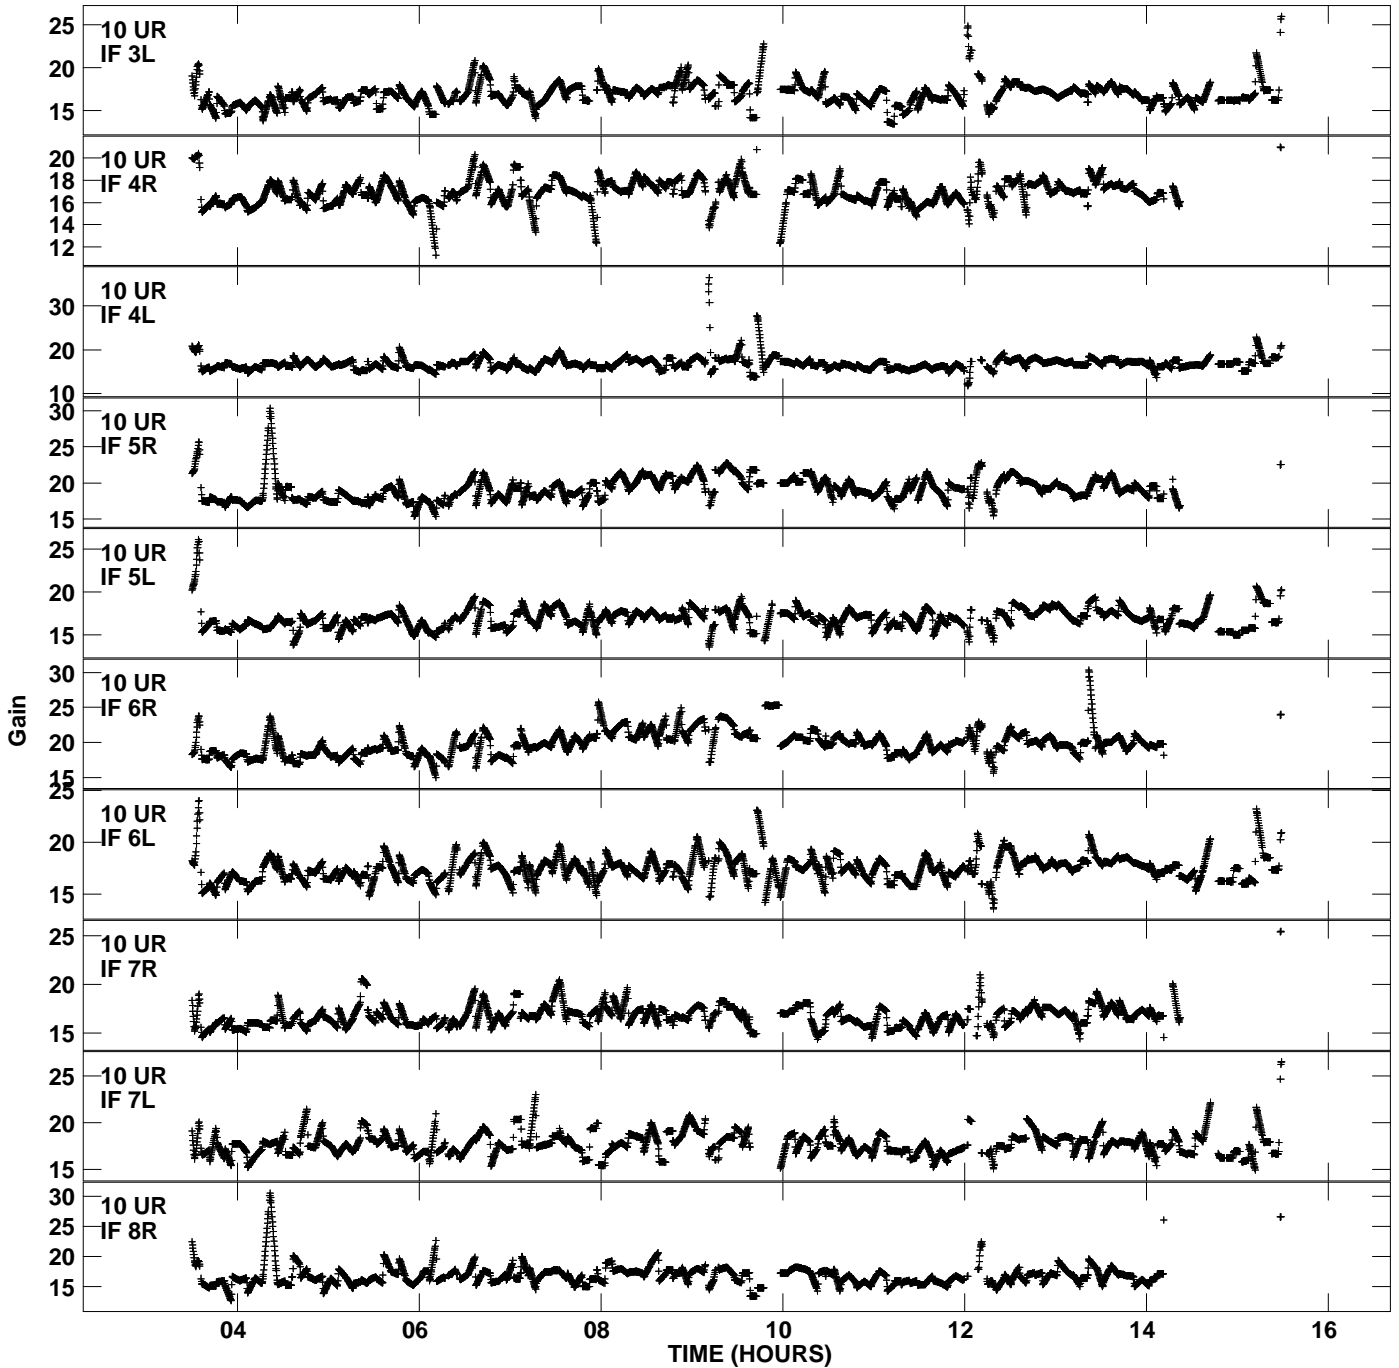

Plot file version 14 created 24-AUG-2011 19:18:34
Gain amp vs UTC time for EC032.TMP.1
CL 4 Rpol & Lpol IF 1 - 8