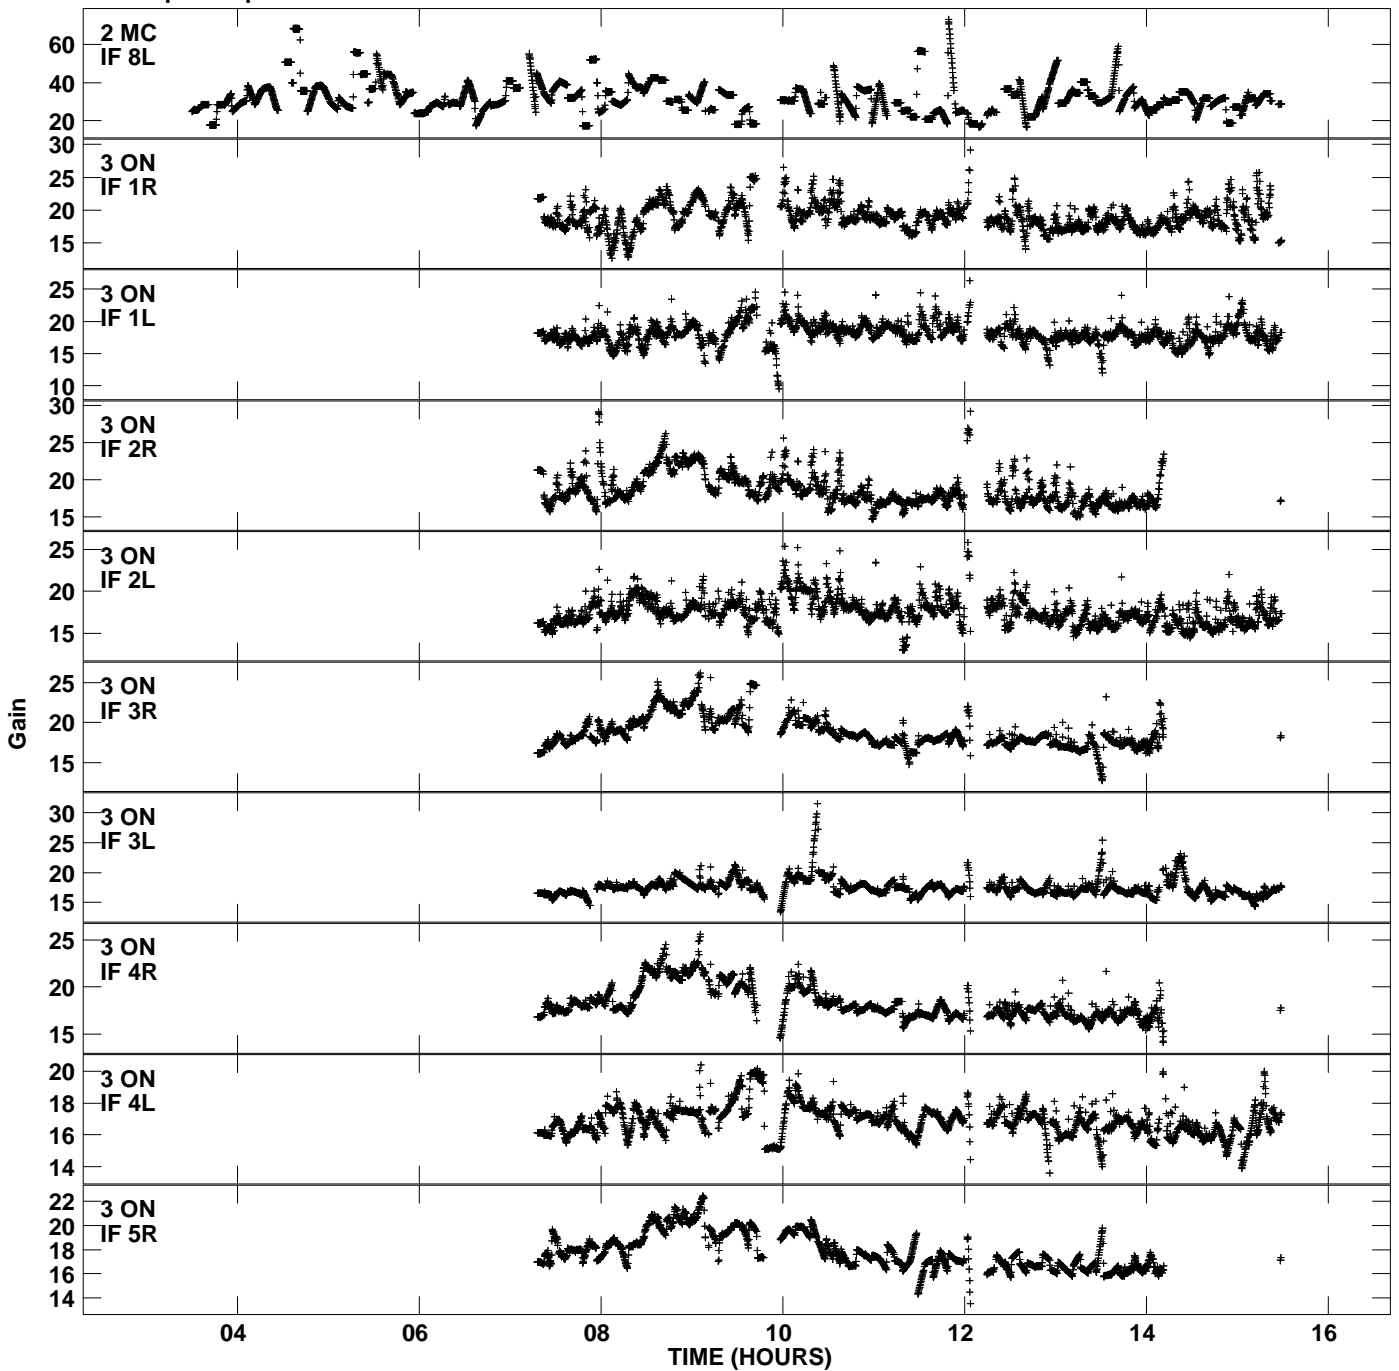

Plot file version 1 created 24-AUG-2011 19:18:28
Gain amp vs UTC time for EC032.TMP.1
CL 4 Rpol & Lpol IF 1 - 8

Plot file version 2 created 24-AUG-2011 19:18:28
Gain amp vs UTC time for EC032.TMP.1
CL 4 Rpol & Lpol IF 1 - 8

Plot file version 3 created 24-AUG-2011 19:18:28
Gain amp vs UTC time for EC032.TMP.1
CL 4 Rpol & Lpol IF 1 - 8

Plot file version 4 created 24-AUG-2011 19:18:28
Gain amp vs UTC time for EC032.TMP.1
CL 4 Rpol & Lpol IF 1 - 8

Plot file version 5 created 24-AUG-2011 19:18:28
Gain amp vs UTC time for EC032.TMP.1
CL 4 Rpol & Lpol IF 1 - 8

Plot file version 6 created 24-AUG-2011 19:18:29
Gain amp vs UTC time for EC032.TMP.1
CL 4 Rpol & Lpol IF 1 - 8

Plot file version 7 created 24-AUG-2011 19:18:30
Gain amp vs UTC time for EC032.TMP.1
CL 4 Rpol & Lpol IF 1 - 8

Plot file version 8 created 24-AUG-2011 19:18:33
Gain amp vs UTC time for EC032.TMP.1
CL 4 Rpol & Lpol IF 1 - 8