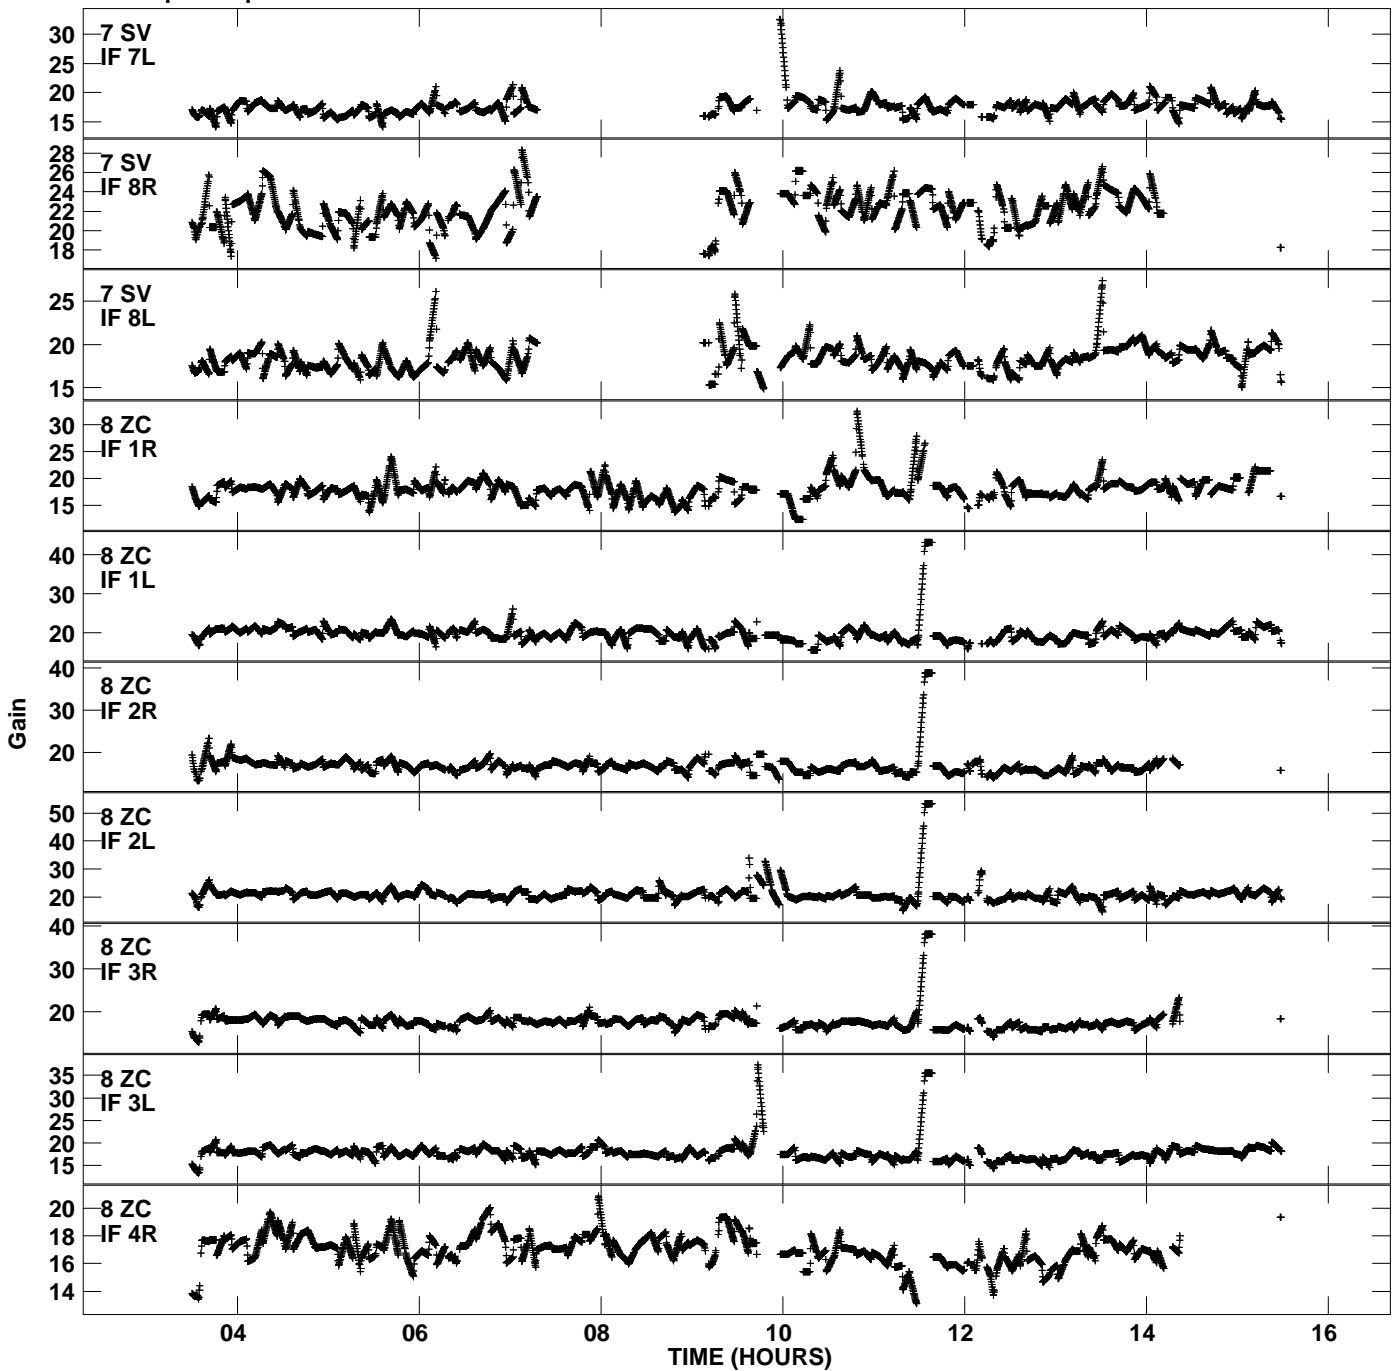

Plot file version 10 created 24-AUG-2011 19:18:34
Gain amp vs UTC time for EC032.TMP.1
CL 4 Rpol & Lpol IF 1 - 8