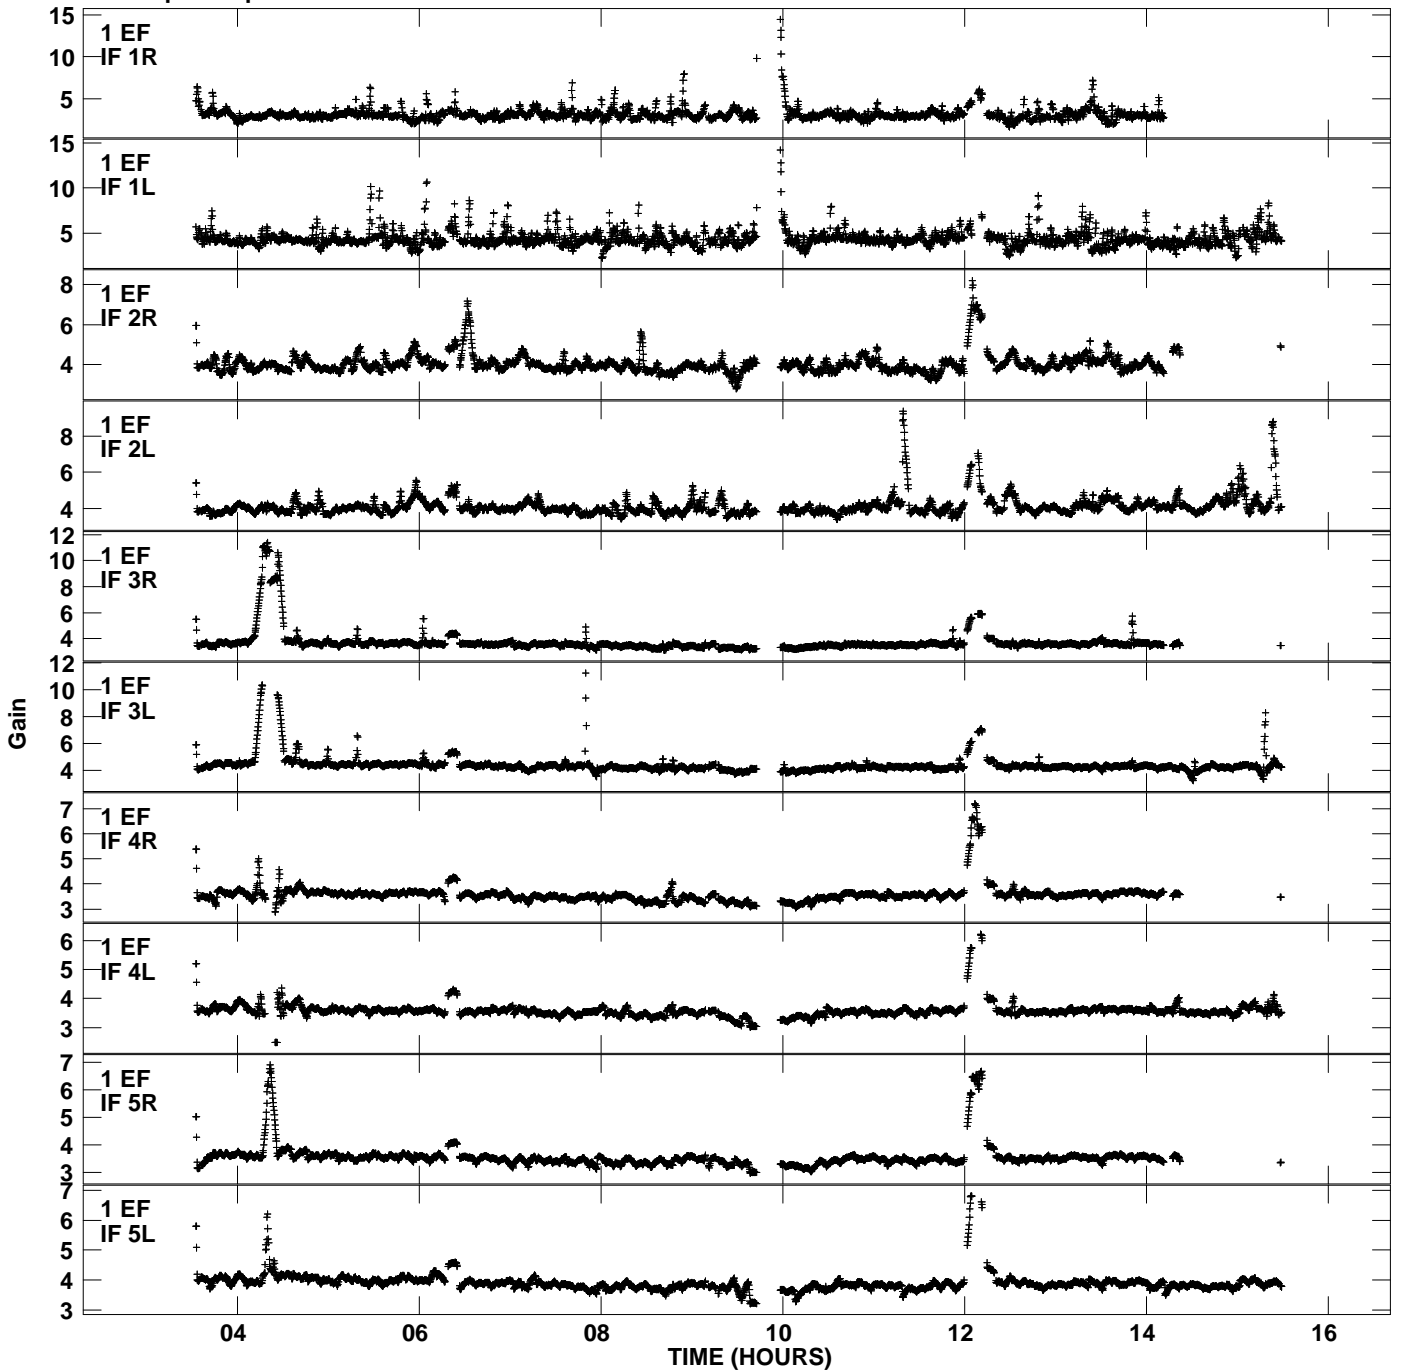

Plot file version 1 created 24-AUG-2011 19:18:28
Gain amp vs UTC time for EC032.TMP.1
CL 4 Rpol & Lpol IF 1 - 8

Plot file version 2 created 24-AUG-2011 19:18:28
Gain amp vs UTC time for EC032.TMP.1
CL 4 Rpol & Lpol IF 1 - 8

Plot file version 3 created 24-AUG-2011 19:18:28
Gain amp vs UTC time for EC032.TMP.1
CL 4 Rpol & Lpol IF 1 - 8

Plot file version 4 created 24-AUG-2011 19:18:28
Gain amp vs UTC time for EC032.TMP.1
CL 4 Rpol & Lpol IF 1 - 8

Plot file version 5 created 24-AUG-2011 19:18:28
Gain amp vs UTC time for EC032.TMP.1
CL 4 Rpol & Lpol IF 1 - 8

Plot file version 6 created 24-AUG-2011 19:18:29
Gain amp vs UTC time for EC032.TMP.1
CL 4 Rpol & Lpol IF 1 - 8

Plot file version 7 created 24-AUG-2011 19:18:30
Gain amp vs UTC time for EC032.TMP.1
CL 4 Rpol & Lpol IF 1 - 8

Plot file version 8 created 24-AUG-2011 19:18:33
Gain amp vs UTC time for EC032.TMP.1
CL 4 Rpol & Lpol IF 1 - 8