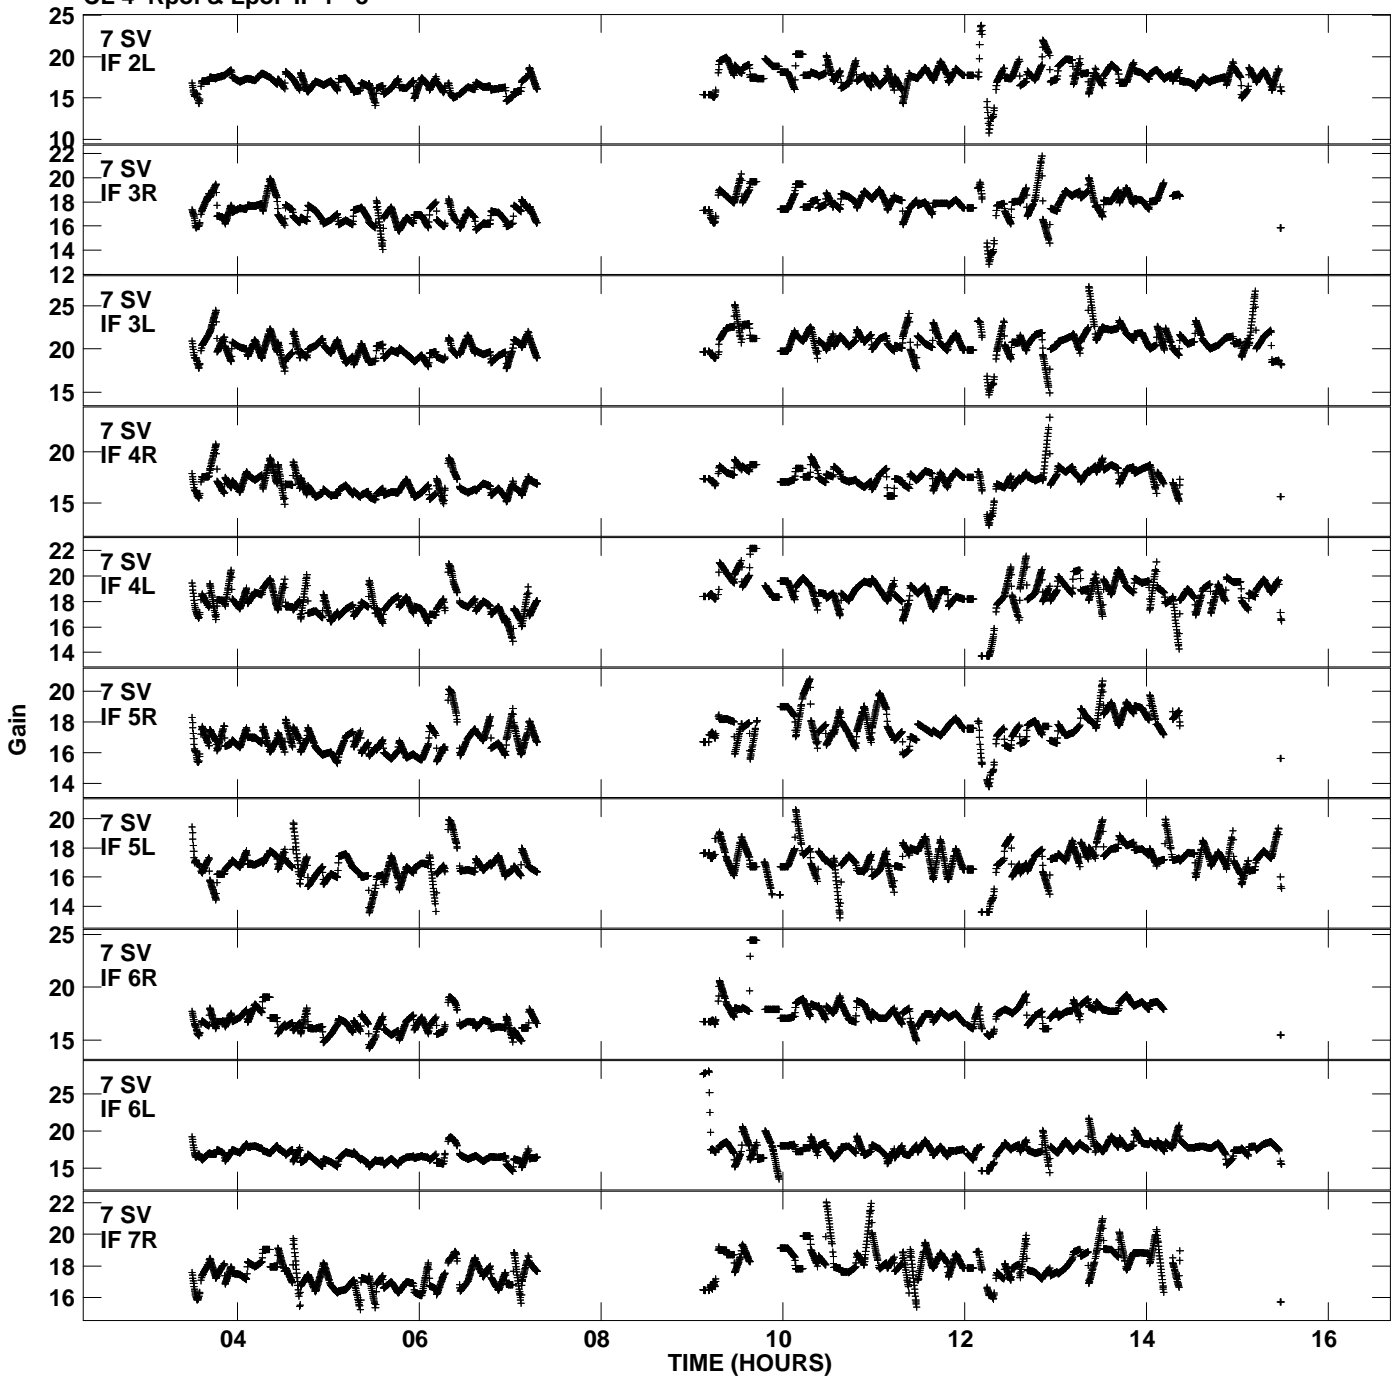

Plot file version 9 created 24-AUG-2011 19:18:34
Gain amp vs UTC time for EC032.TMP.1
CL 4 Rpol & Lpol IF 1 - 8