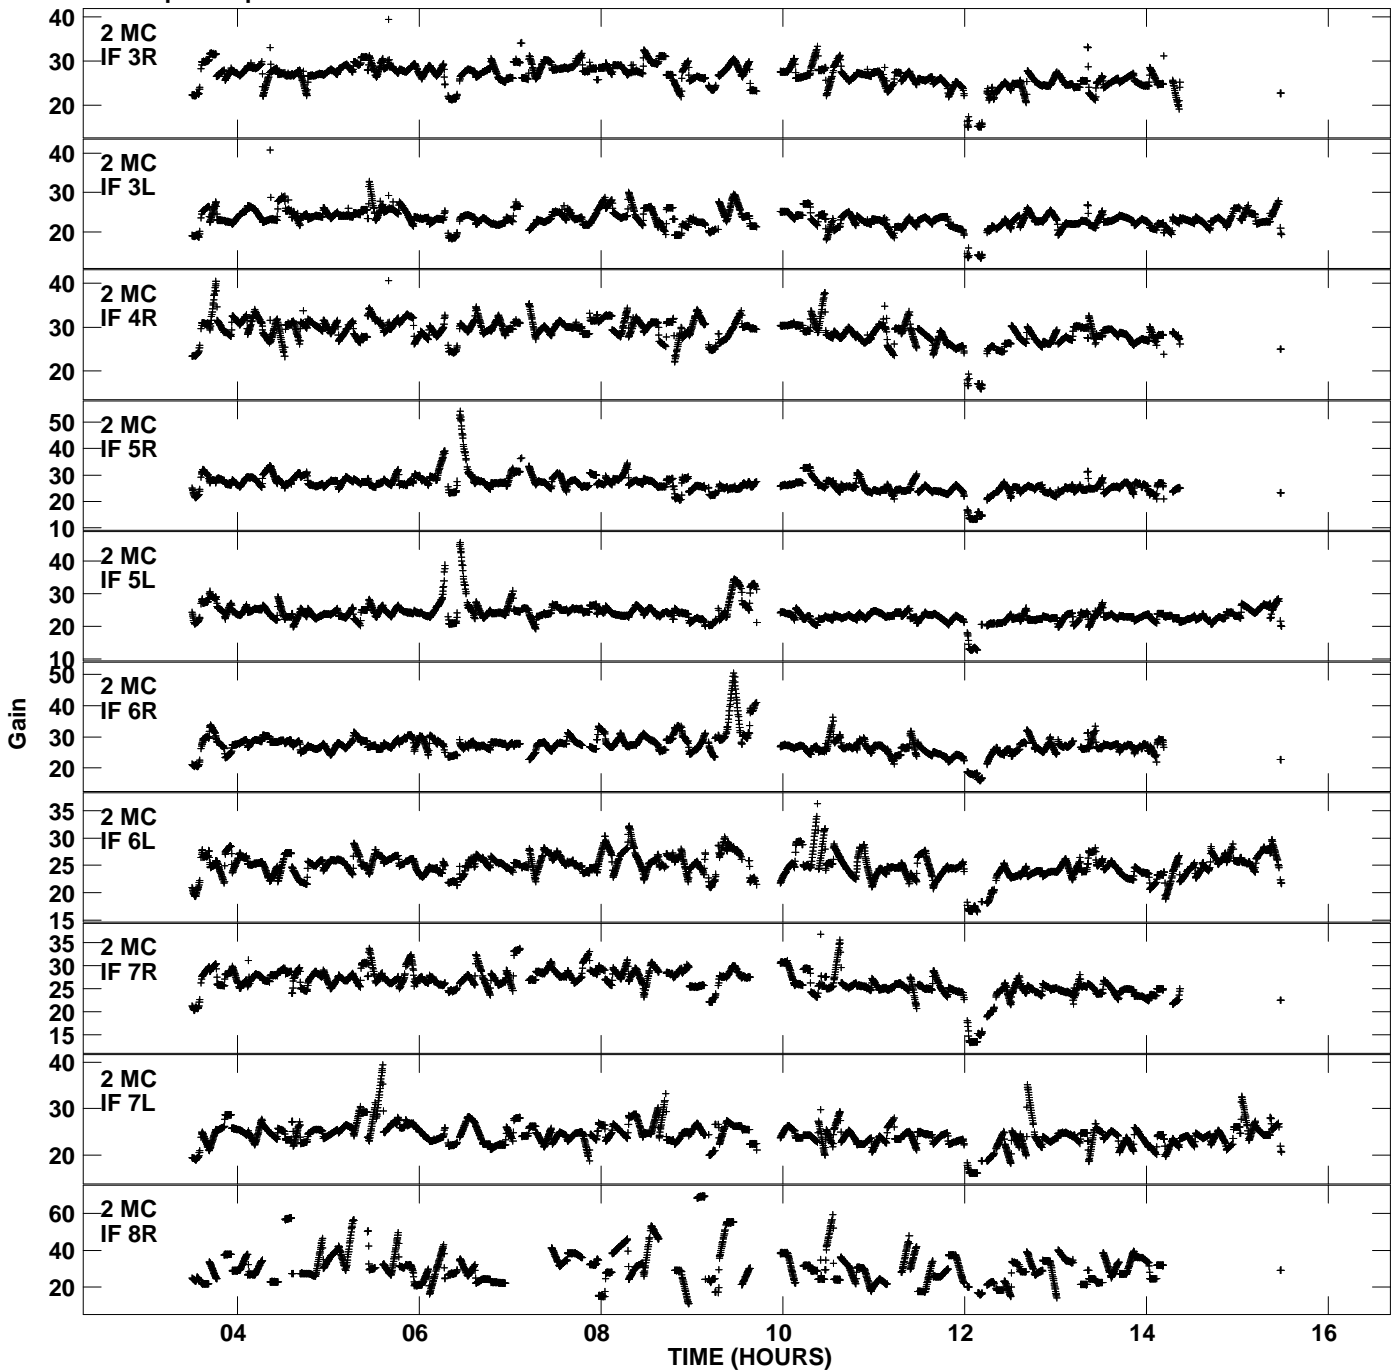

Plot file version 1 created 24-AUG-2011 19:18:28
Gain amp vs UTC time for EC032.TMP.1
CL 4 Rpol & Lpol IF 1 - 8

Plot file version 2 created 24-AUG-2011 19:18:28
Gain amp vs UTC time for EC032.TMP.1
CL 4 Rpol & Lpol IF 1 - 8

Plot file version 3 created 24-AUG-2011 19:18:28
Gain amp vs UTC time for EC032.TMP.1
CL 4 Rpol & Lpol IF 1 - 8

Plot file version 4 created 24-AUG-2011 19:18:28
Gain amp vs UTC time for EC032.TMP.1
CL 4 Rpol & Lpol IF 1 - 8

Plot file version 5 created 24-AUG-2011 19:18:28
Gain amp vs UTC time for EC032.TMP.1
CL 4 Rpol & Lpol IF 1 - 8

Plot file version 6 created 24-AUG-2011 19:18:29
Gain amp vs UTC time for EC032.TMP.1
CL 4 Rpol & Lpol IF 1 - 8

Plot file version 7 created 24-AUG-2011 19:18:30
Gain amp vs UTC time for EC032.TMP.1
CL 4 Rpol & Lpol IF 1 - 8

Plot file version 8 created 24-AUG-2011 19:18:33
Gain amp vs UTC time for EC032.TMP.1
CL 4 Rpol & Lpol IF 1 - 8