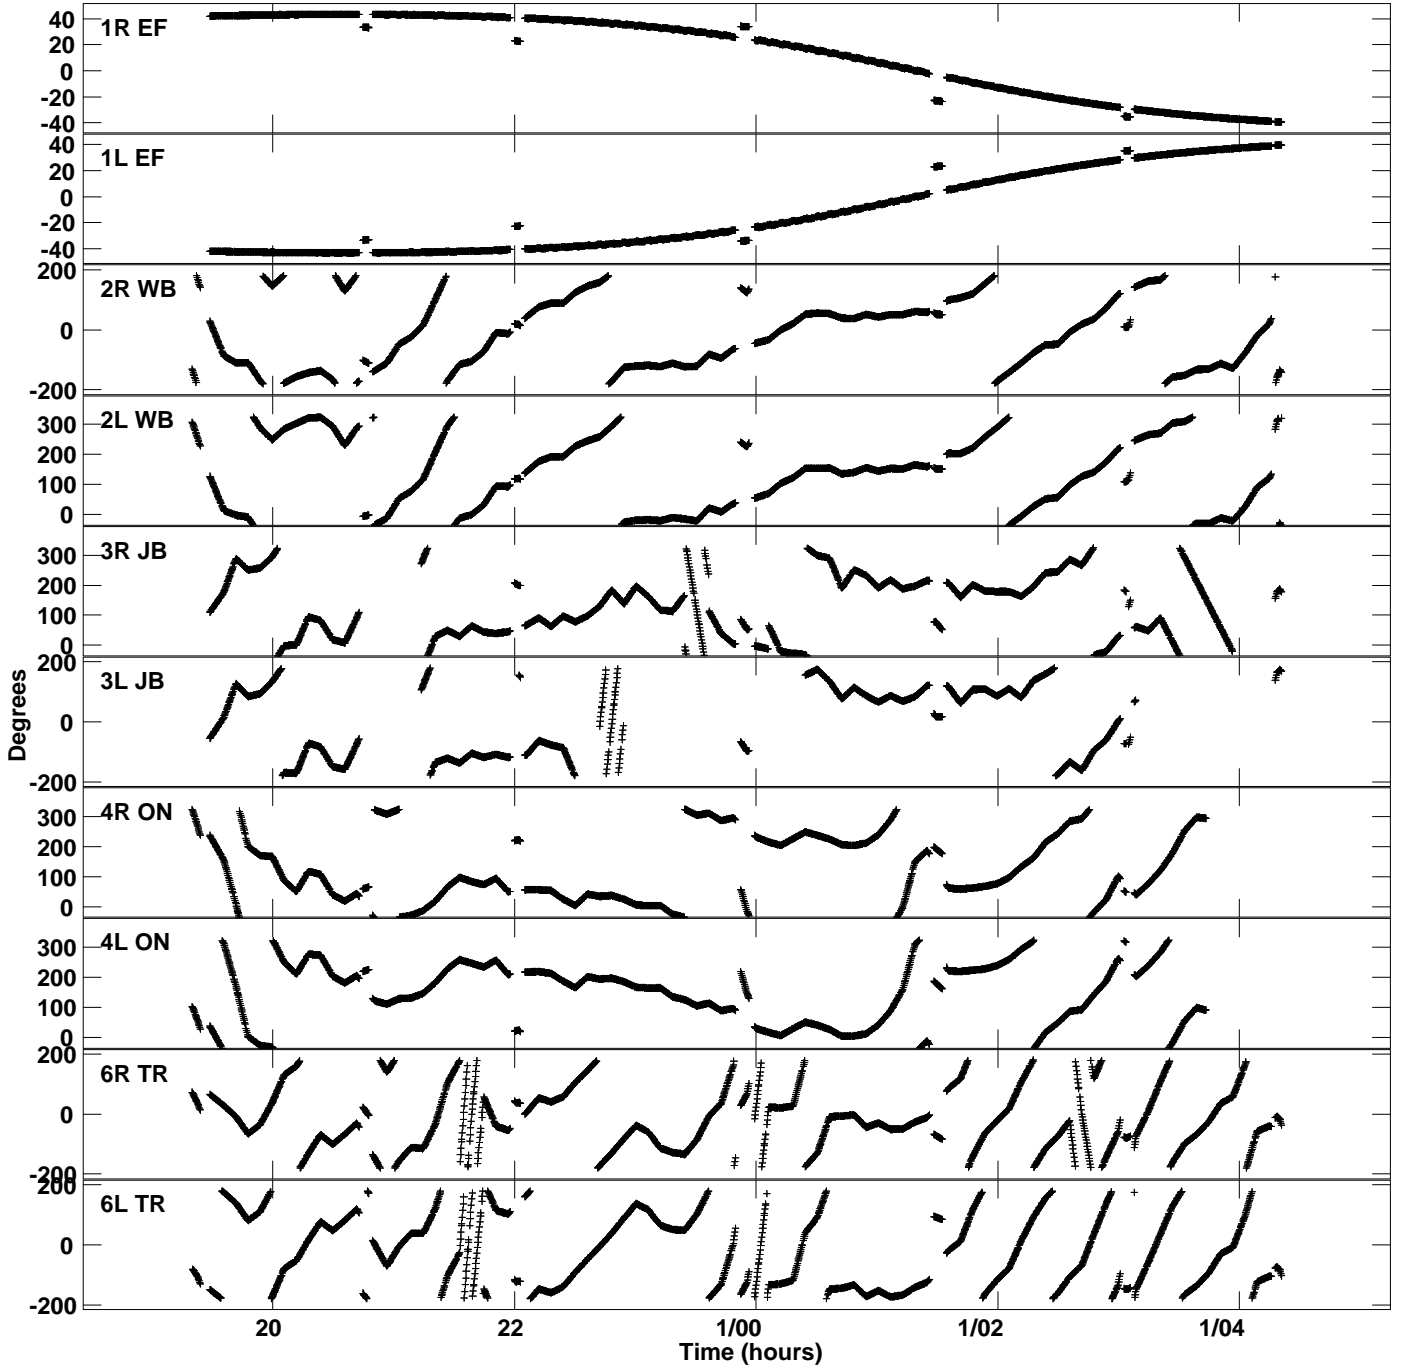

Plot file version 1 created 25-SEP-2014 19:31:31  
Gain phs vs UTC time for EC044\_2.UVDATA.1  
CL 3 Rpol & Lpol IF 1

Plot file version 2 created 25-SEP-2014 19:31:31  
Gain phs vs UTC time for EC044\_2.UVDATA.1  
CL 3 Rpol & Lpol IF 1