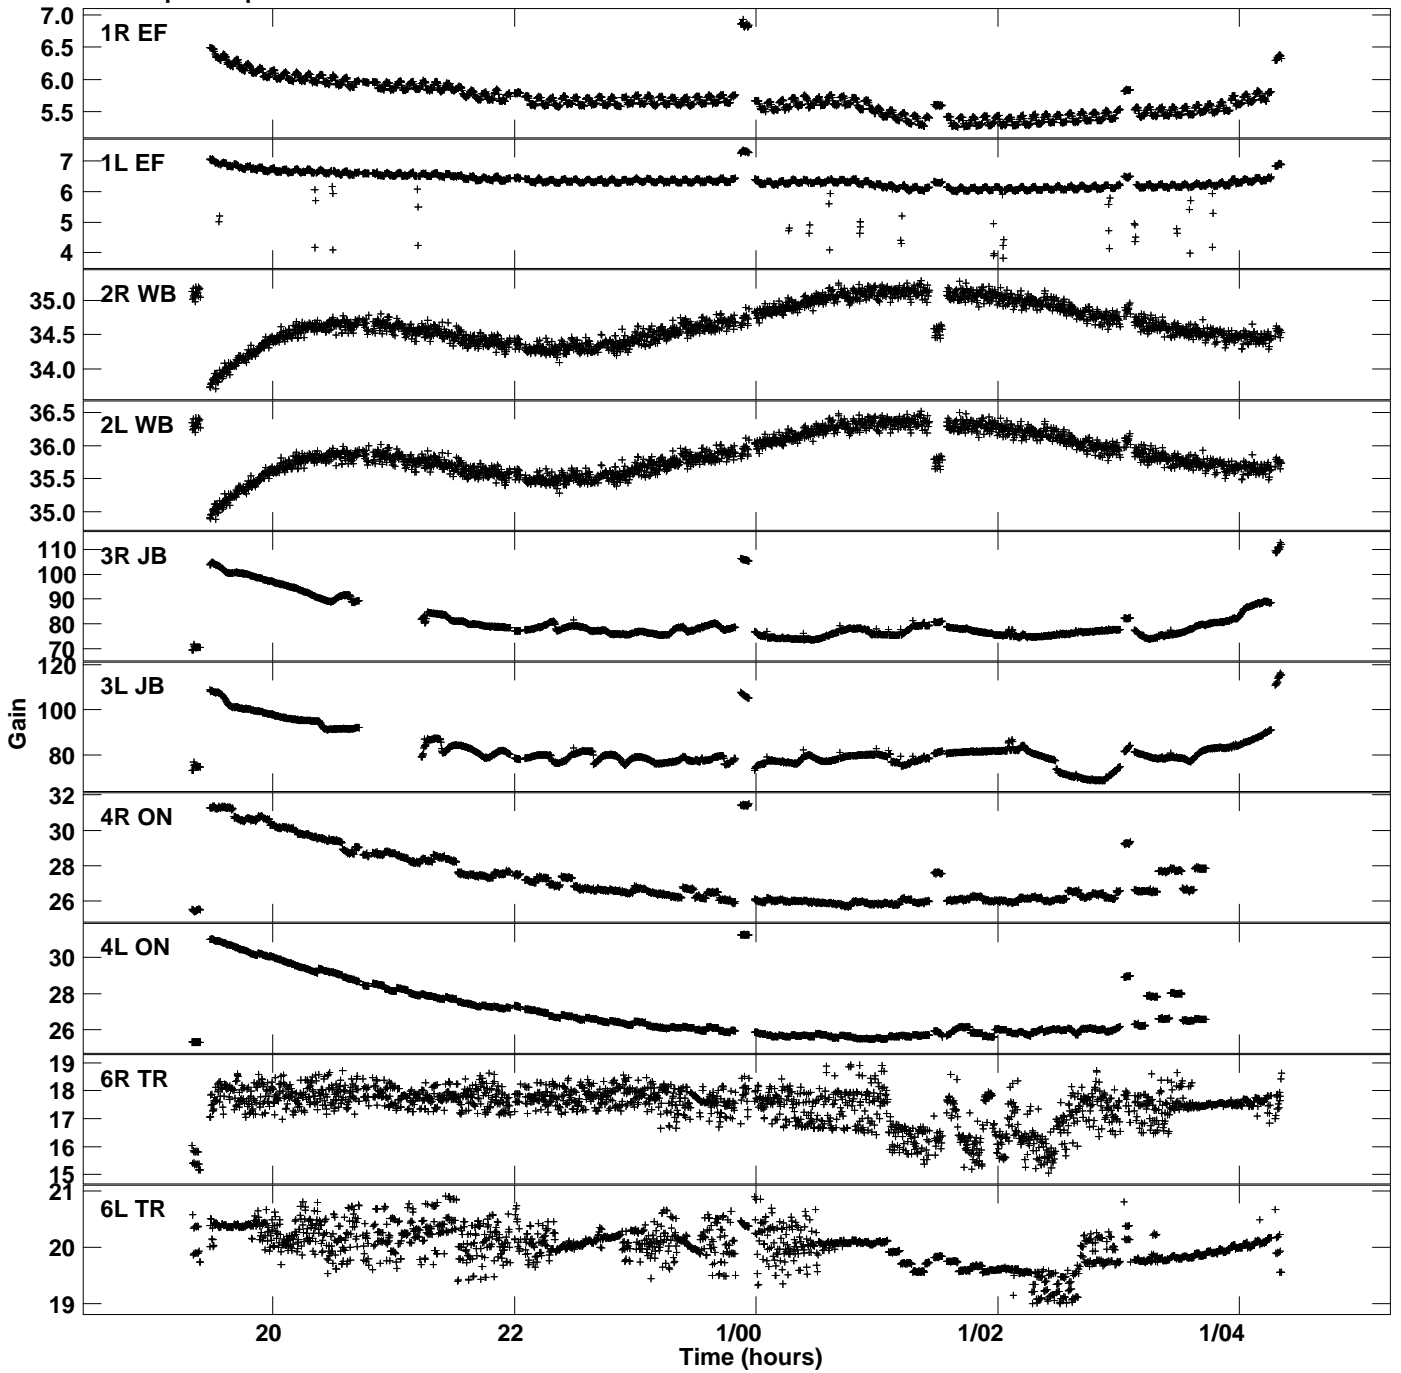

Plot file version 1 created 25-SEP-2014 17:58:45
Gain amp vs UTC time for EC044_2.UVDATA.1
CL 2 Rpol & Lpol IF 1

Plot file version 2 created 25-SEP-2014 17:58:45
Gain amp vs UTC time for EC044_2.UVDATA.1
CL 2 Rpol & Lpol IF 1