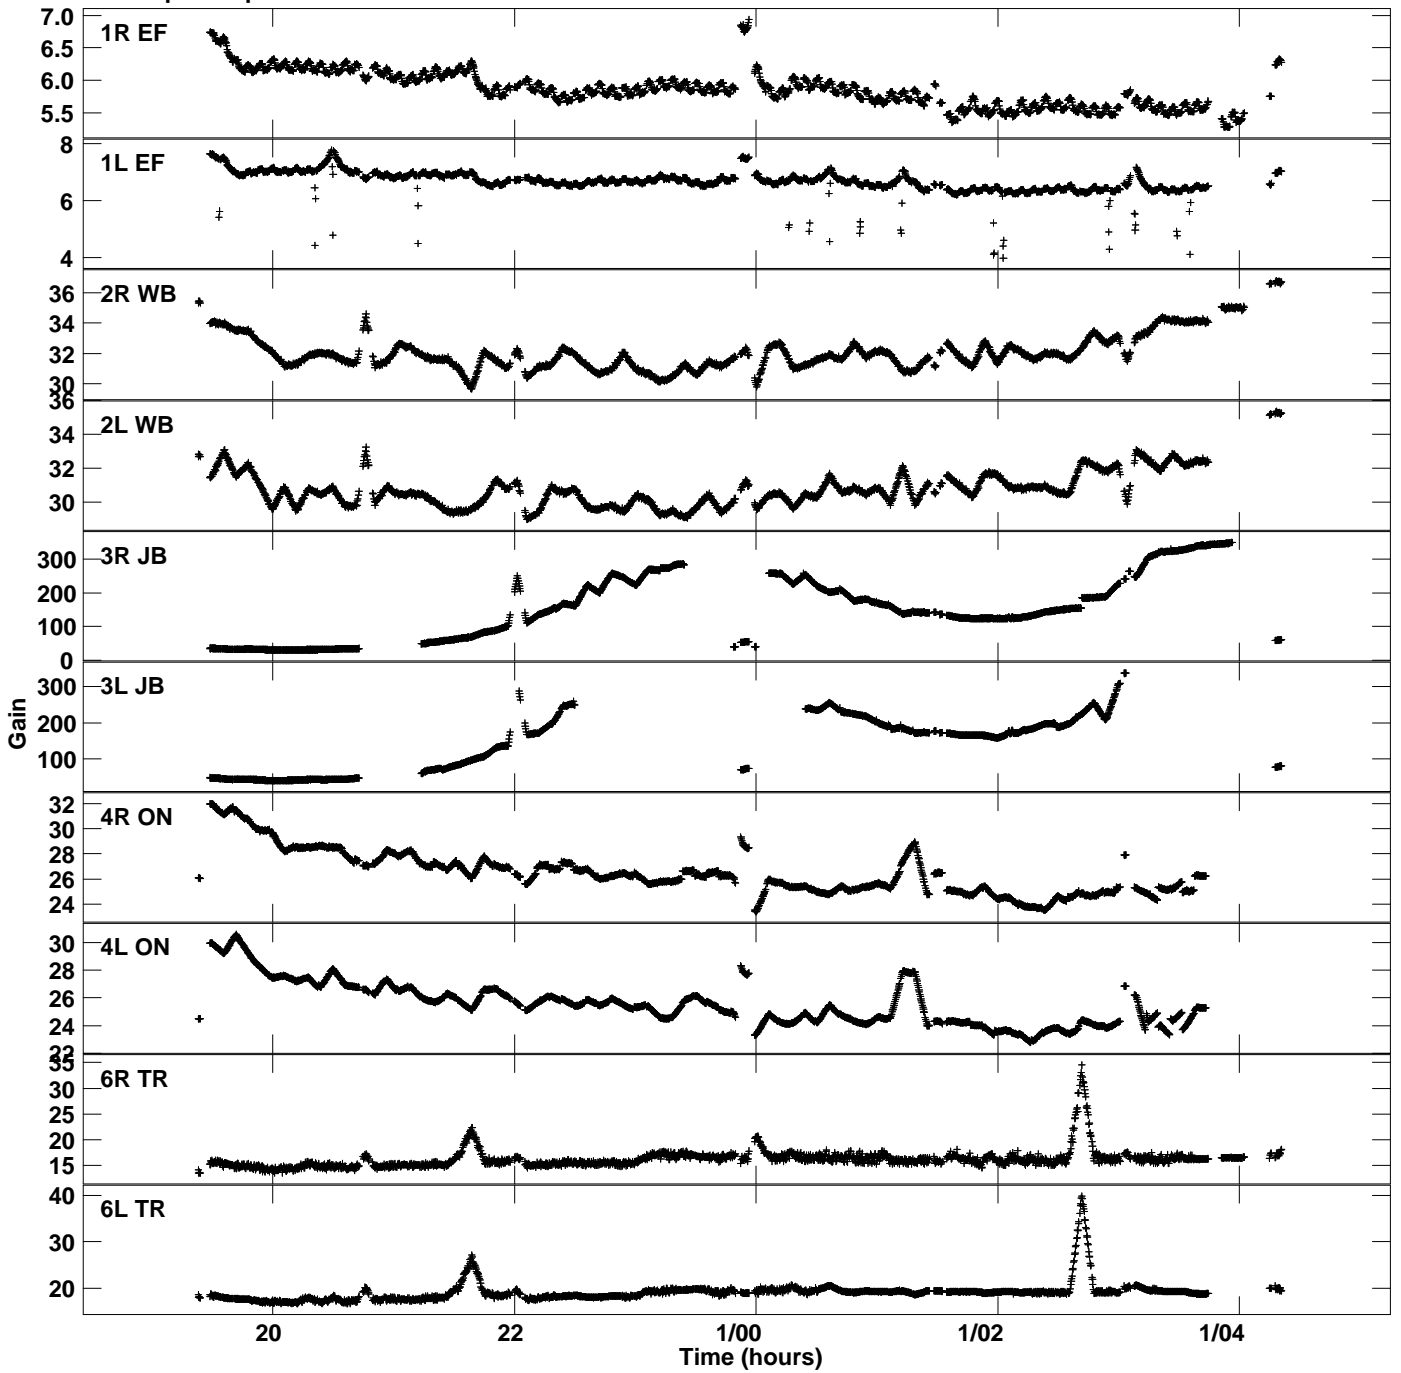

Plot file version 1 created 25-SEP-2014 19:56:56
Gain amp vs UTC time for EC044_2.TMP.1
CL 4 Rpol & Lpol IF 1

Plot file version 2 created 25-SEP-2014 19:56:56
Gain amp vs UTC time for EC044_2.TMP.1
CL 4 Rpol & Lpol IF 1