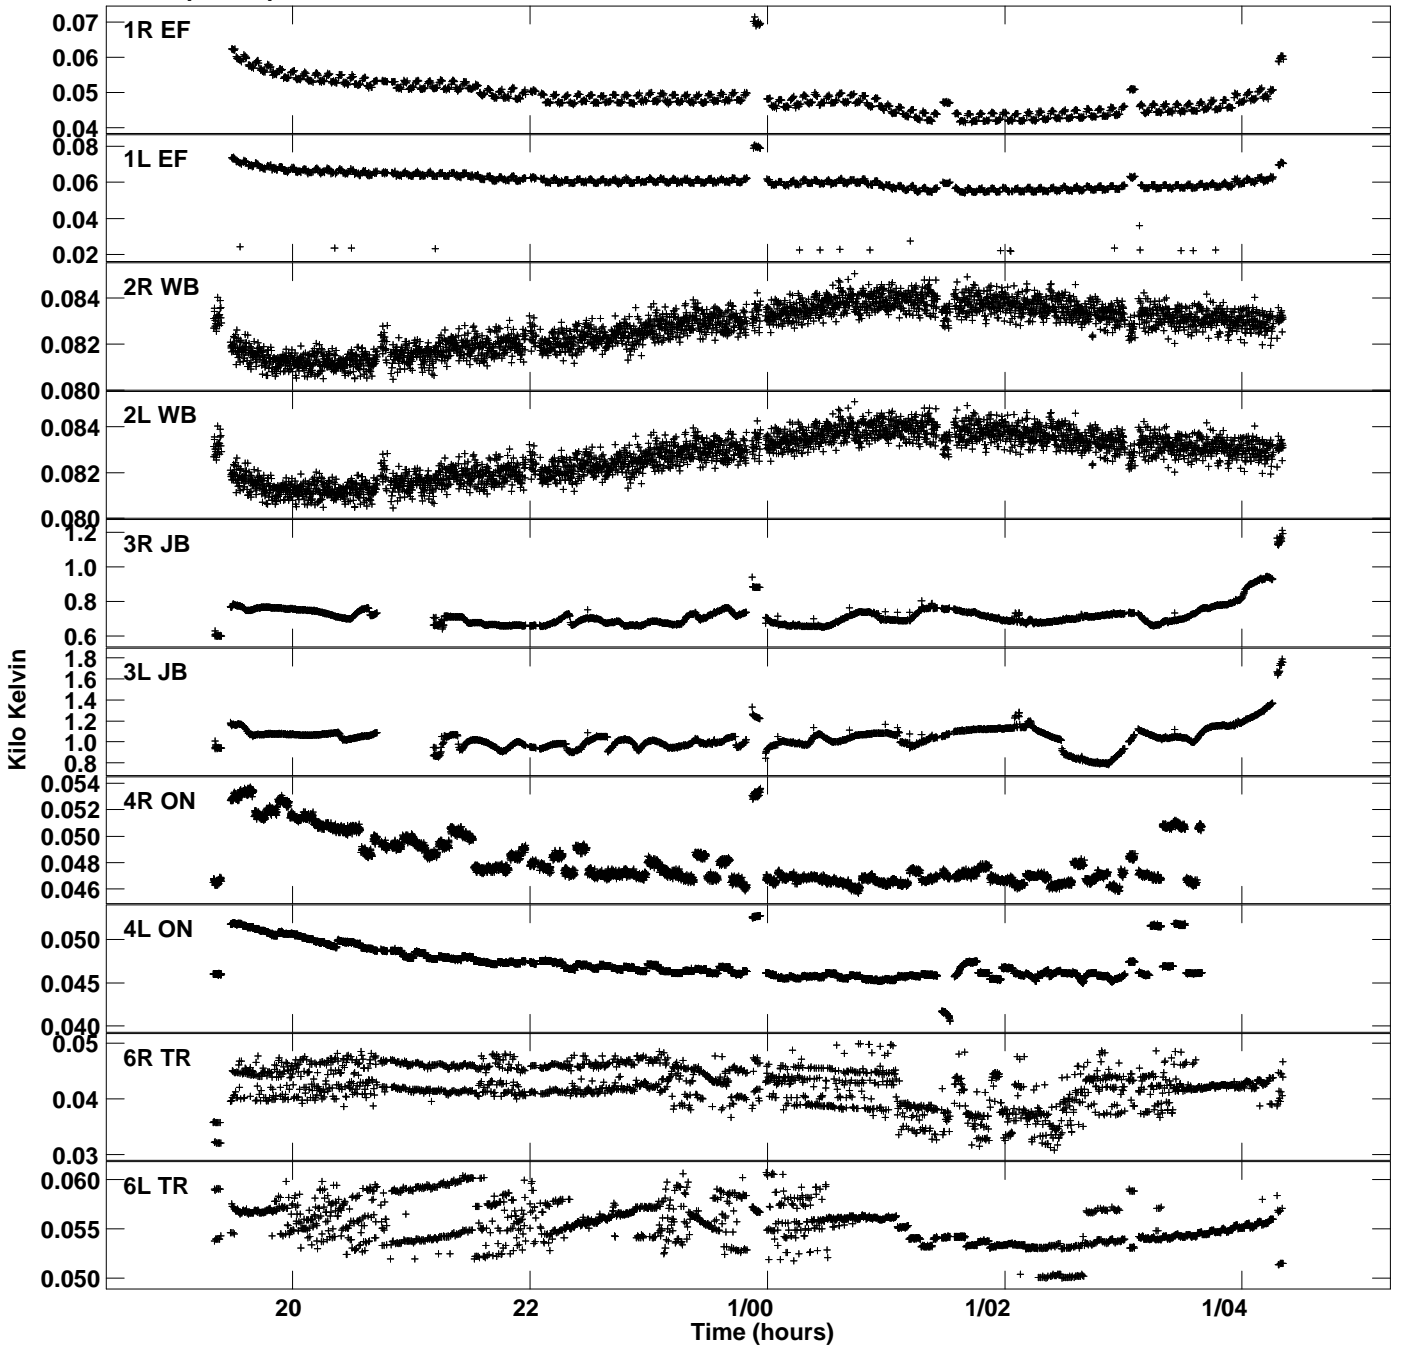

Plot file version 1 created 25-SEP-2014 17:58:44
Tsys vs UTC time for EC044_2.UVDATA.1
TY 1 Rpol & Lpol IF 1

Plot file version 2 created 25-SEP-2014 17:58:44
Tsyst vs UTC time for EC044_2.UVDATA.1
TY 1 Rpol & Lpol IF 1