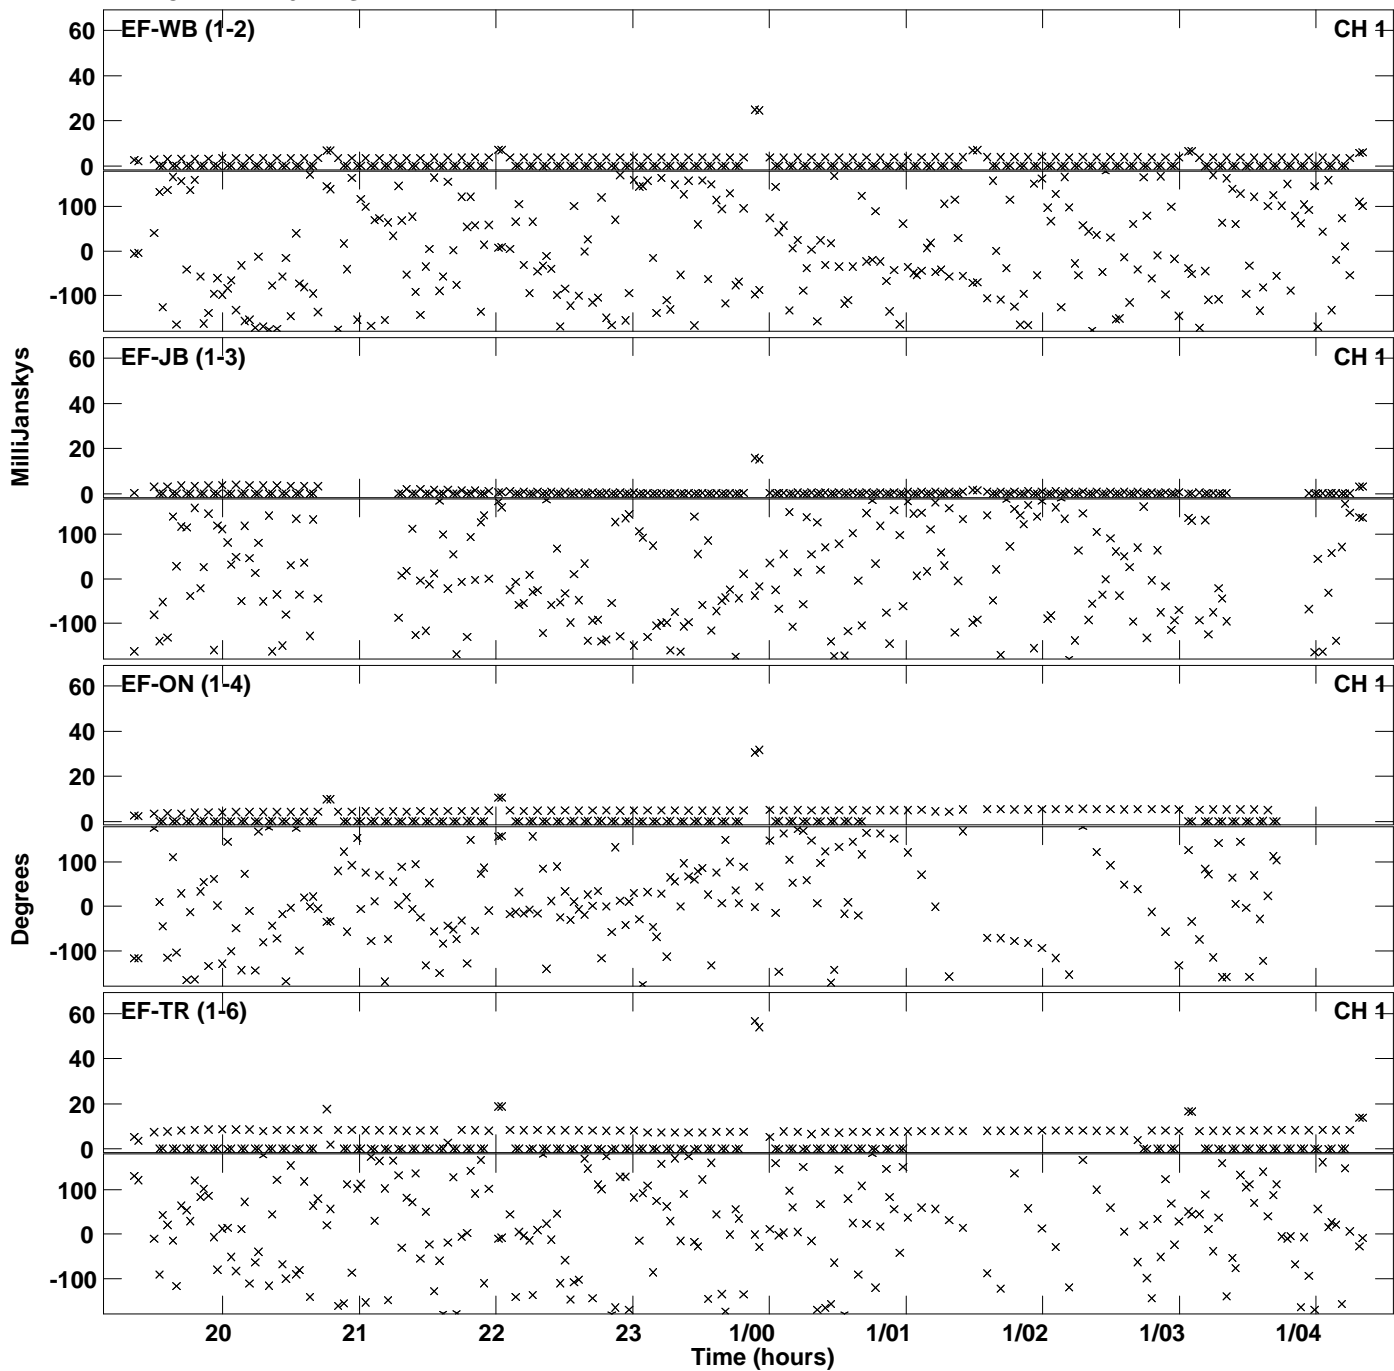

Plot file version 1 created 25-SEP-2014 17:35:17
Amplitude and Phase vs Time for EC044 2.UVDATA.1 Vect aver.
IF 1 CHAN 1 - 1024 STK LL

PLot file version 2 created 25-SEP-2014 17:35:17
Amplitude andPhase vs Time for EC044 2.UVDATA.1 Vect aver.
IF 1 CHAN 1 - 1024 STK LL

Plot file version 3 created 25-SEP-2014 17:38:54
Amplitude andPhase vs Time for EC044 2.UVDATA.1 Vect aver.
IF 1 CHAN 1 - 1024 STK RR

PLot file version 4 created 25-SEP-2014 17:38:54
Amplitude and Phase vs Time for EC044 2.UVDATA.1 Vect aver.
IF 1 CHAN 1 - 1024 STK RR