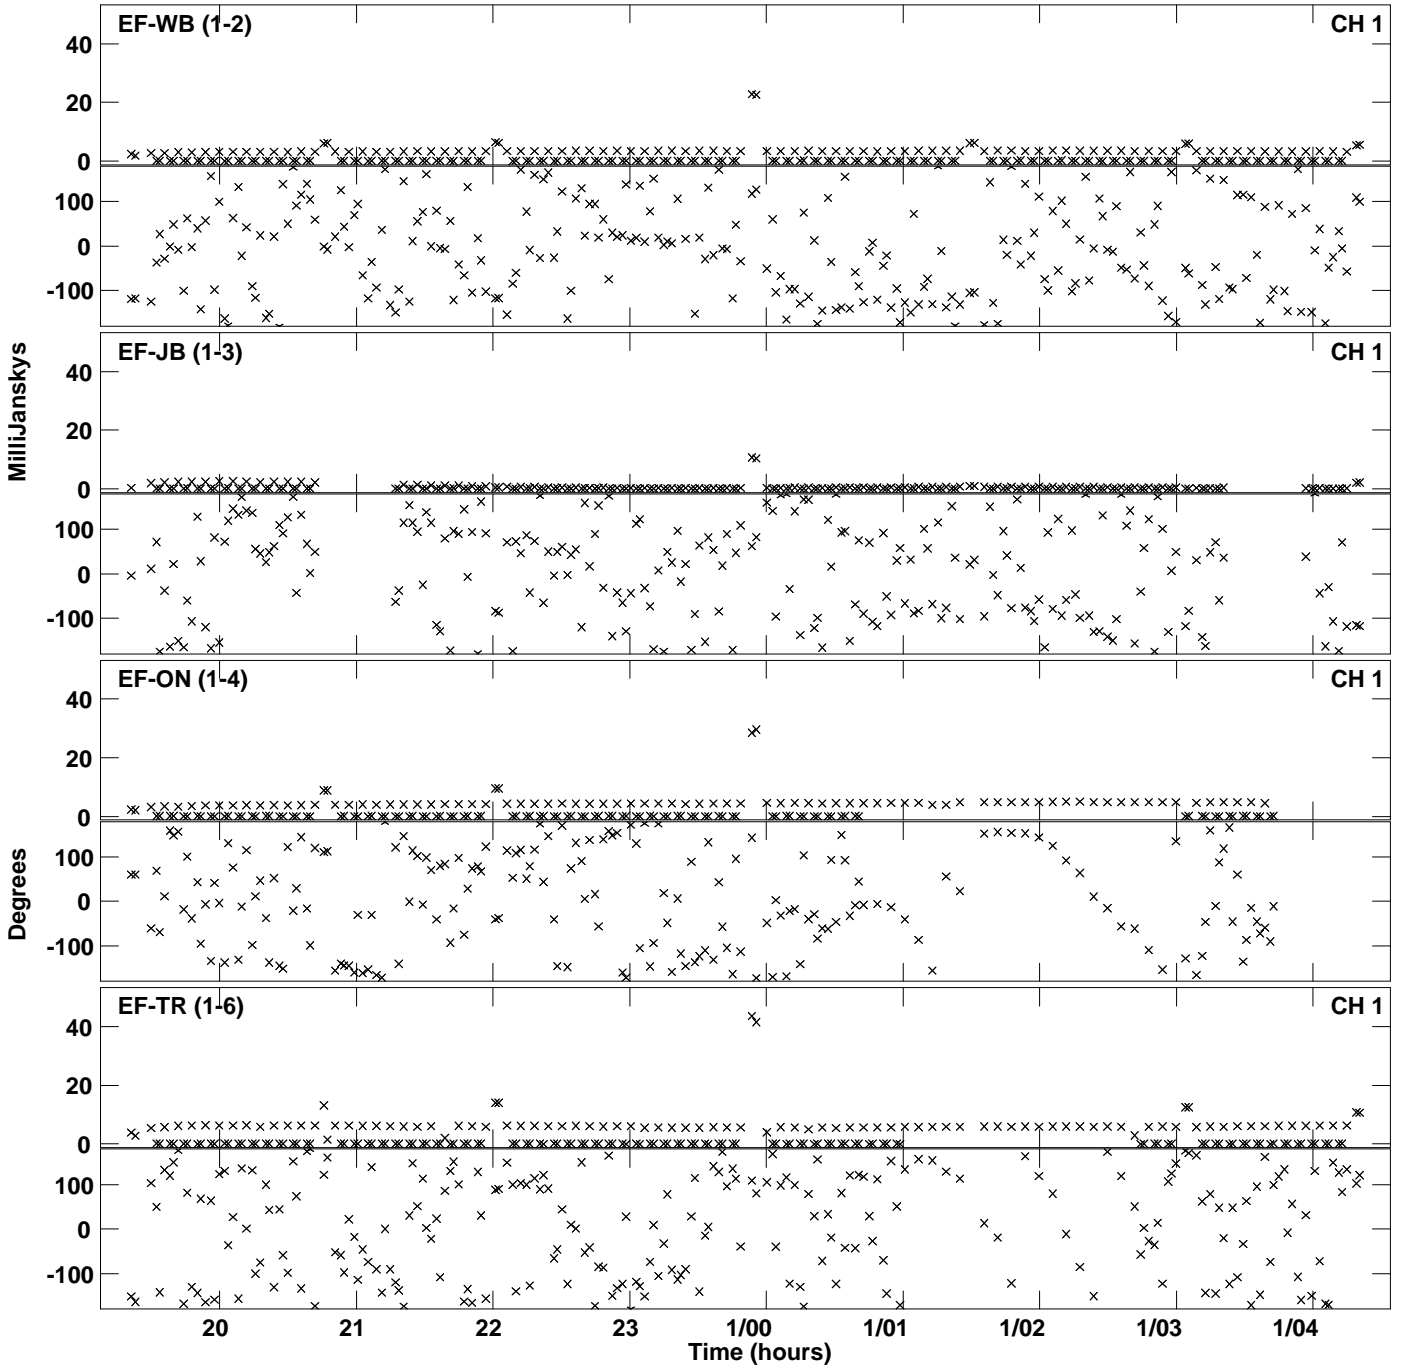

Plot file version 1 created 25-SEP-2014 17:35:17
Amplitude and Phase vs Time for EC044 2.UVDATA.1 Vect aver.
IF 1 CHAN 1 - 1024 STK LL

PLot file version 2 created 25-SEP-2014 17:35:17
Amplitude andPhase vs Time for EC044 2.UVDATA.1 Vect aver.
IF 1 CHAN 1 - 1024 STK LL

Plot file version 3 created 25-SEP-2014 17:38:54
Amplitude andPhase vs Time for EC044 2.UVDATA.1 Vect aver.
IF 1 CHAN 1 - 1024 STK RR

PLot file version 4 created 25-SEP-2014 17:38:54
Amplitude and Phase vs Time for EC044 2.UVDATA.1 Vect aver.
IF 1 CHAN 1 - 1024 STK RR