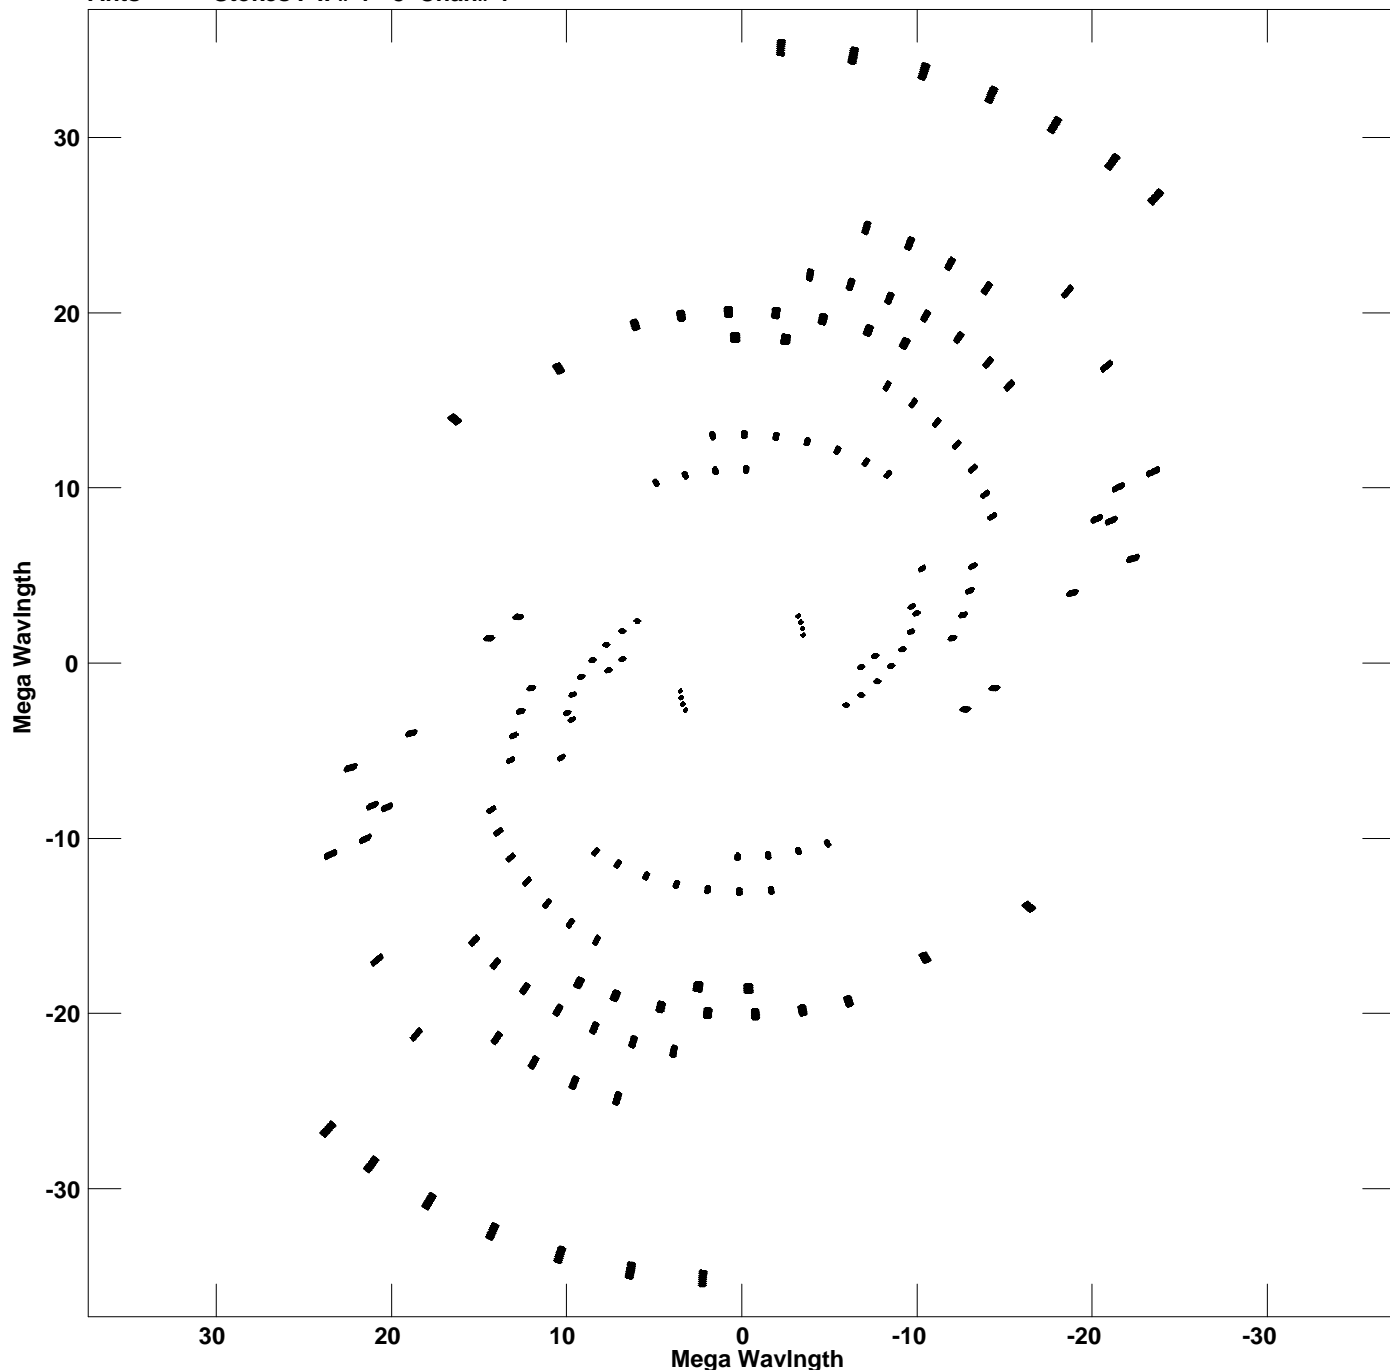

Plot file version 1 created 10-FEB-2016 17:16:36
V vs U for J0151+5454.MULTI.1 Source:J0151+5454
Ants * - * Stokes I IF# 1 - 8 Chan# 1

Freq = 4.9347 GHz, Bw = 16.000 MHz