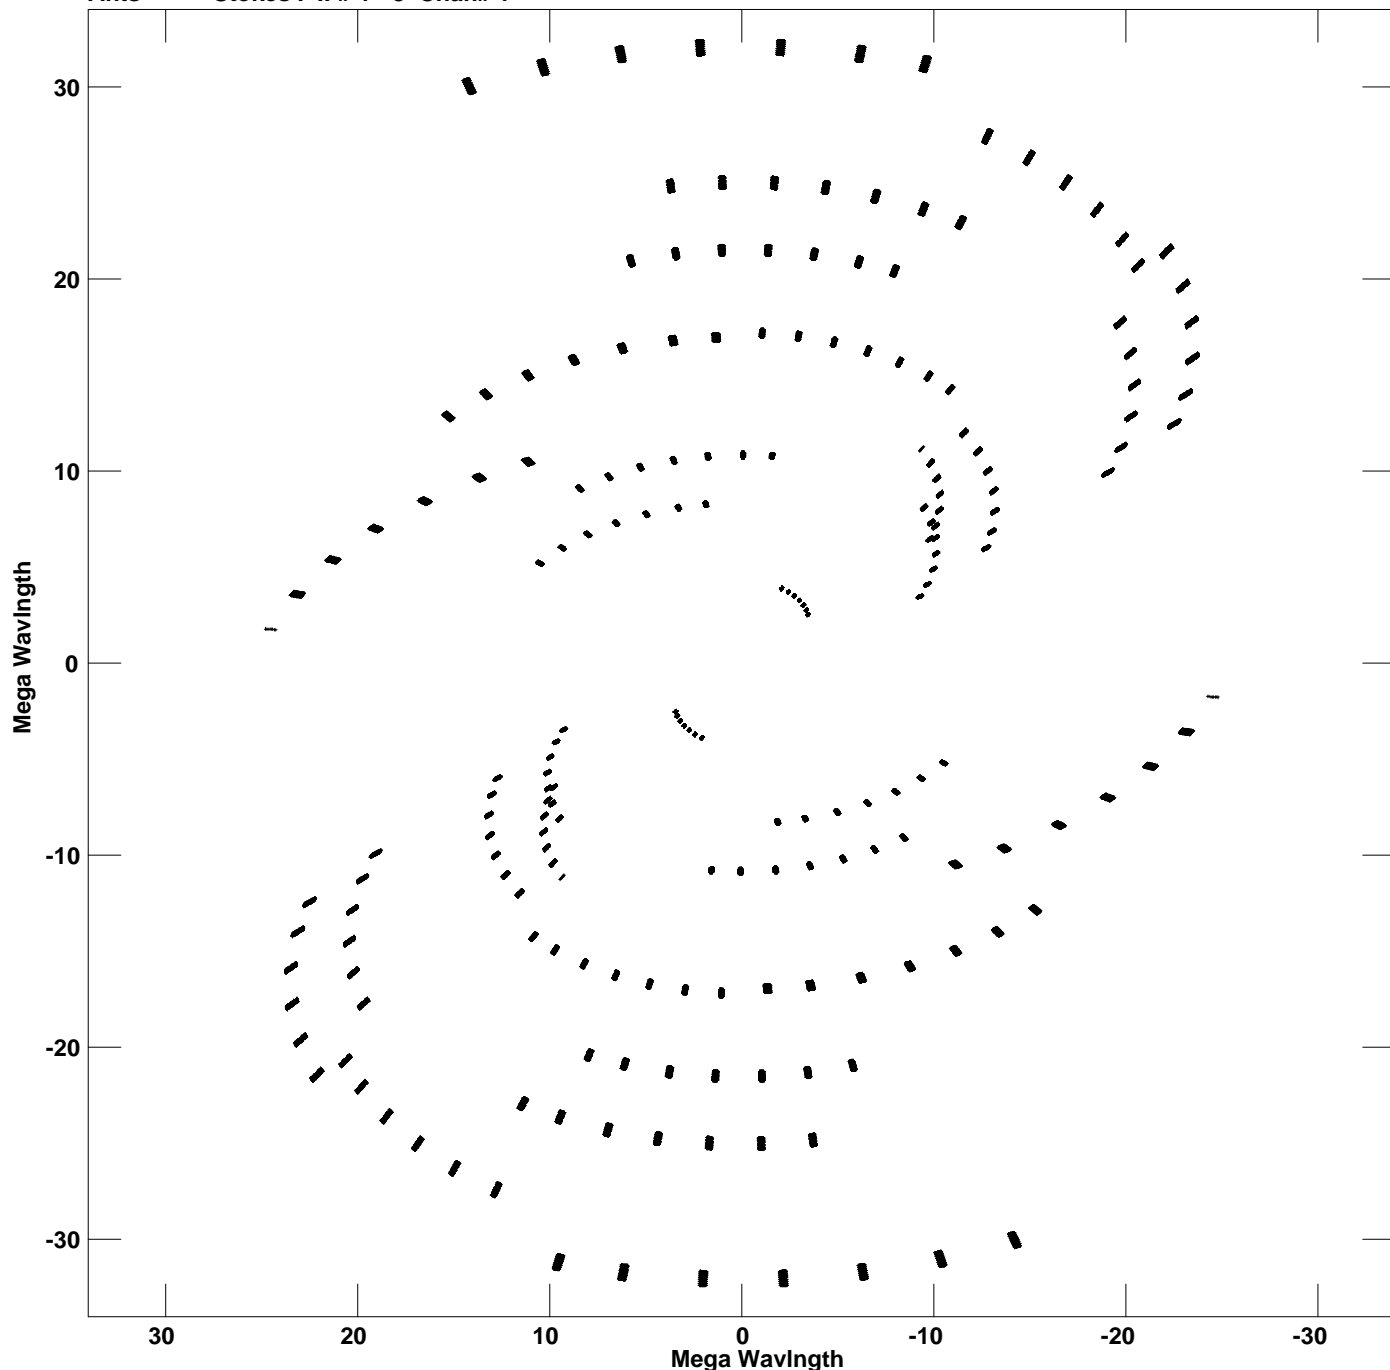

Plot file version 1 created 10-FEB-2016 17:18:01  
V vs U for J2115+3742.MULTI.1 Source:J2115+3742  
Ants \* - \* Stokes I IF# 1 - 8 Chan# 1

Freq = 4.9347 GHz, Bw = 16.000 MHz