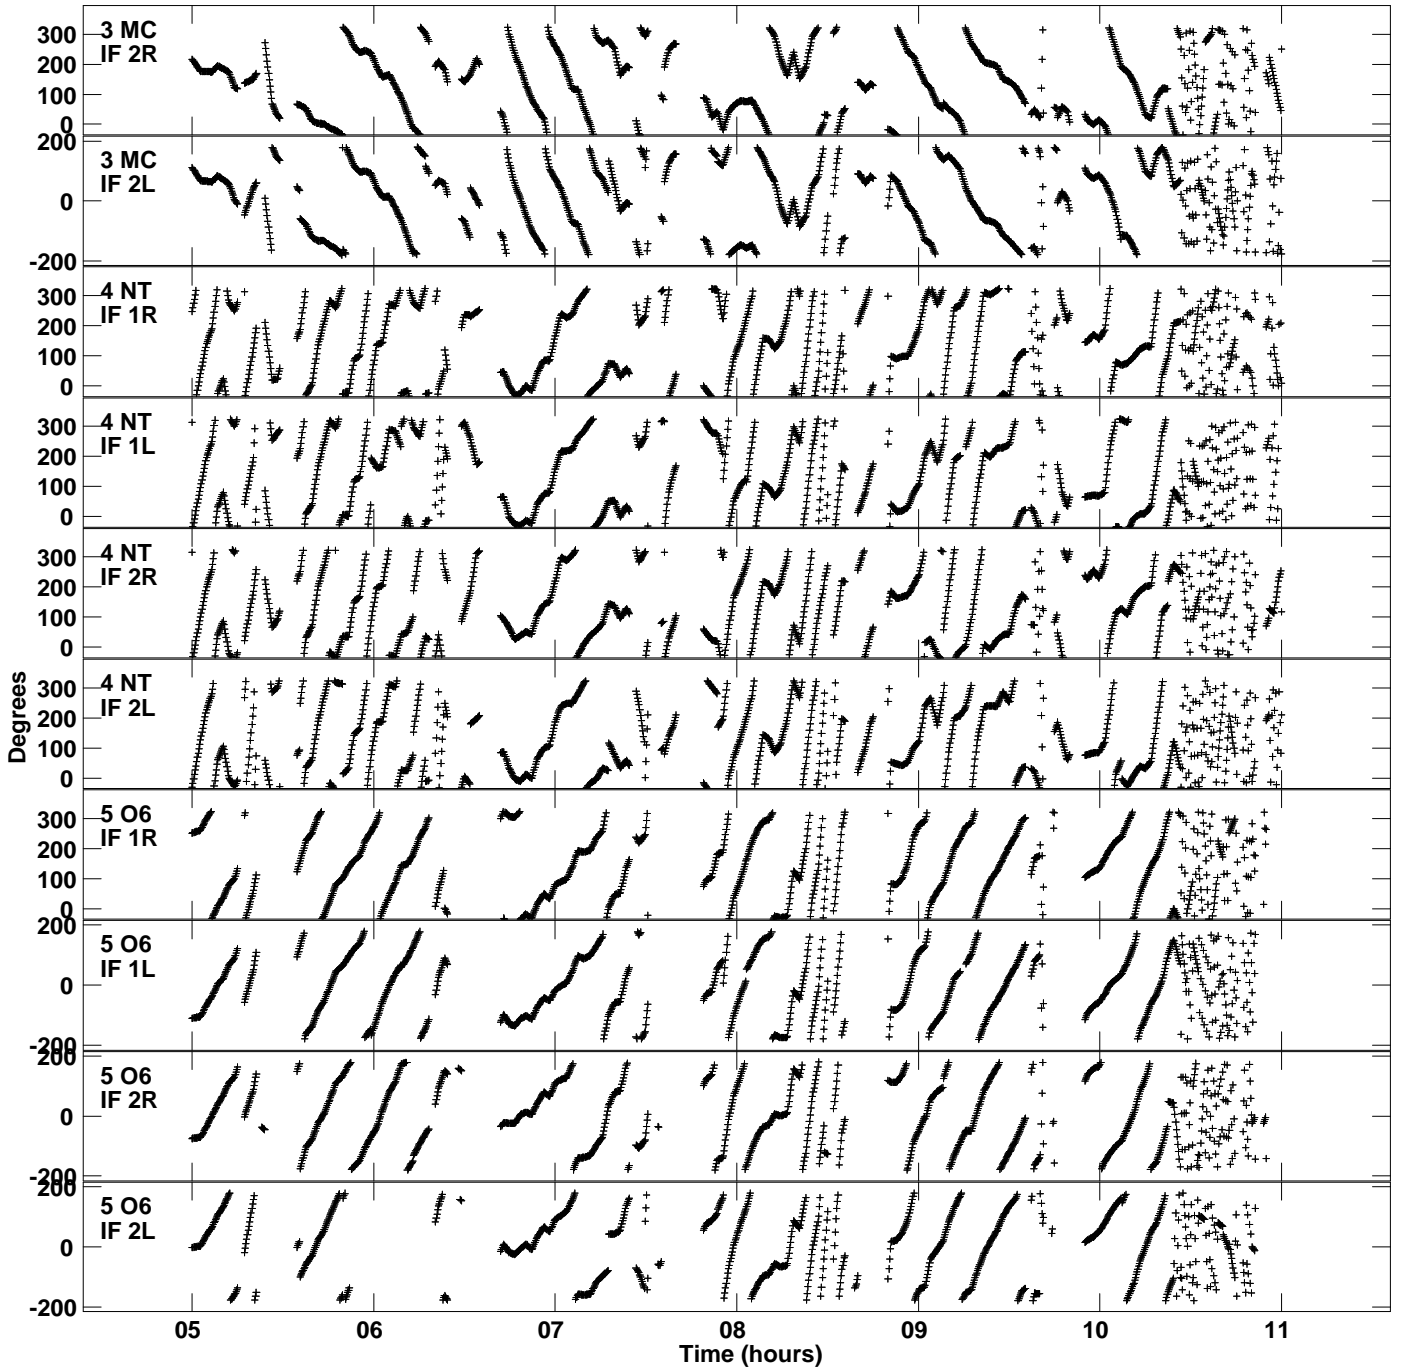

Plot file version 1 created 23-AUG-2017 17:21:54
Gain phs vs UTC time for EC057B.UVDATA.1
CL 3 Rpol & Lpol IF 1 - 2

Plot file version 2 created 23-AUG-2017 17:21:54
Gain phs vs UTC time for EC057B.UVDATA.1
CL 3 Rpol & Lpol IF 1 - 2

Plot file version 3 created 23-AUG-2017 17:21:54
Gain phs vs UTC time for EC057B.UVDATA.1
CL 3 Rpol & Lpol IF 1 - 2

Plot file version 4 created 23-AUG-2017 17:21:54
Gain phs vs UTC time for EC057B.UVDATA.1
CL 3 Rpol & Lpol IF 1 - 2

Plot file version 5 created 23-AUG-2017 17:21:54
Gain phs vs UTC time for EC057B.UVDATA.1
CL 3 Rpol & Lpol IF 1 - 2

Plot file version 6 created 23-AUG-2017 17:21:54
Gain phs vs UTC time for EC057B.UVDATA.1
CL 3 Rpol & Lpol IF 1 - 2