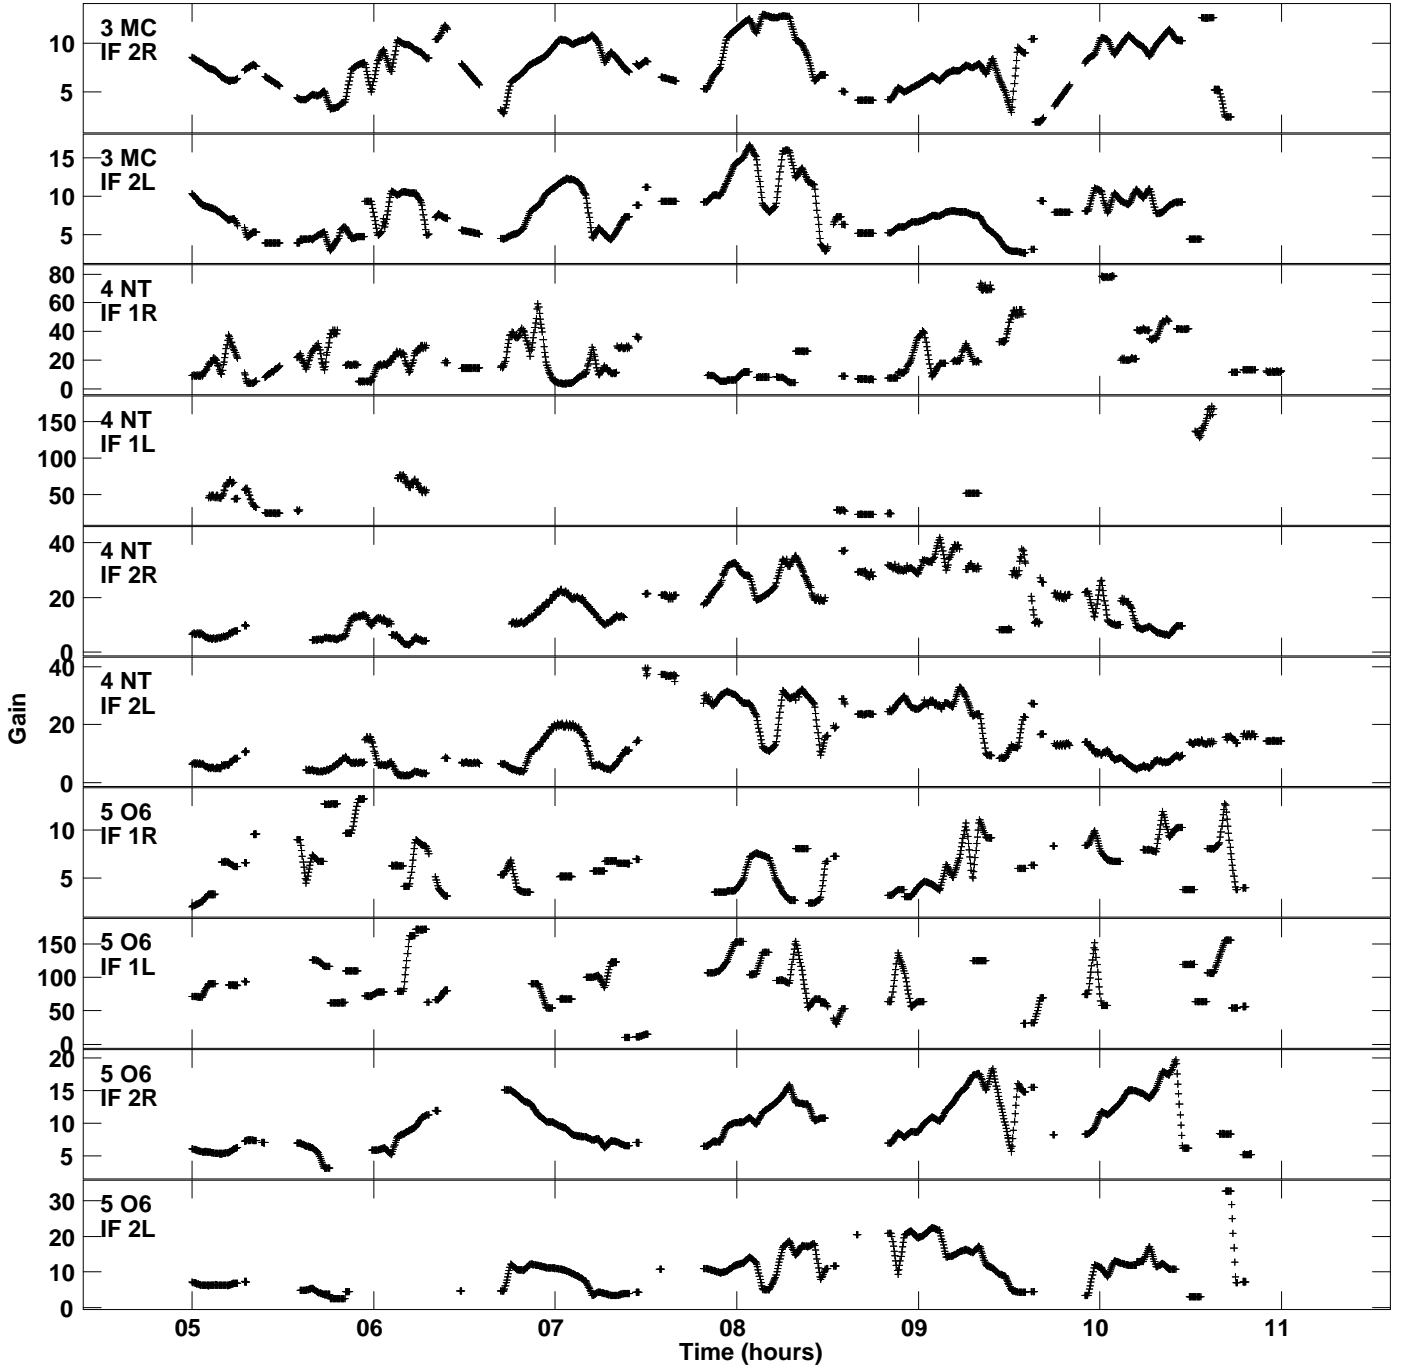

Plot file version 1 created 23-AUG-2017 17:26:26  
Gain amp vs UTC time for EC057B.TMP.1  
CL 4 Rpol & Lpol IF 1 - 2

Plot file version 2 created 23-AUG-2017 17:26:26  
Gain amp vs UTC time for EC057B.TMP.1  
CL 4 Rpol & Lpol IF 1 - 2

Plot file version 3 created 23-AUG-2017 17:26:26  
Gain amp vs UTC time for EC057B.TMP.1  
CL 4 Rpol & Lpol IF 1 - 2

Plot file version 4 created 23-AUG-2017 17:26:26  
Gain amp vs UTC time for EC057B.TMP.1  
CL 4 Rpol & Lpol IF 1 - 2

Plot file version 5 created 23-AUG-2017 17:26:26  
Gain amp vs UTC time for EC057B.TMP.1  
CL 4 Rpol & Lpol IF 1 - 2