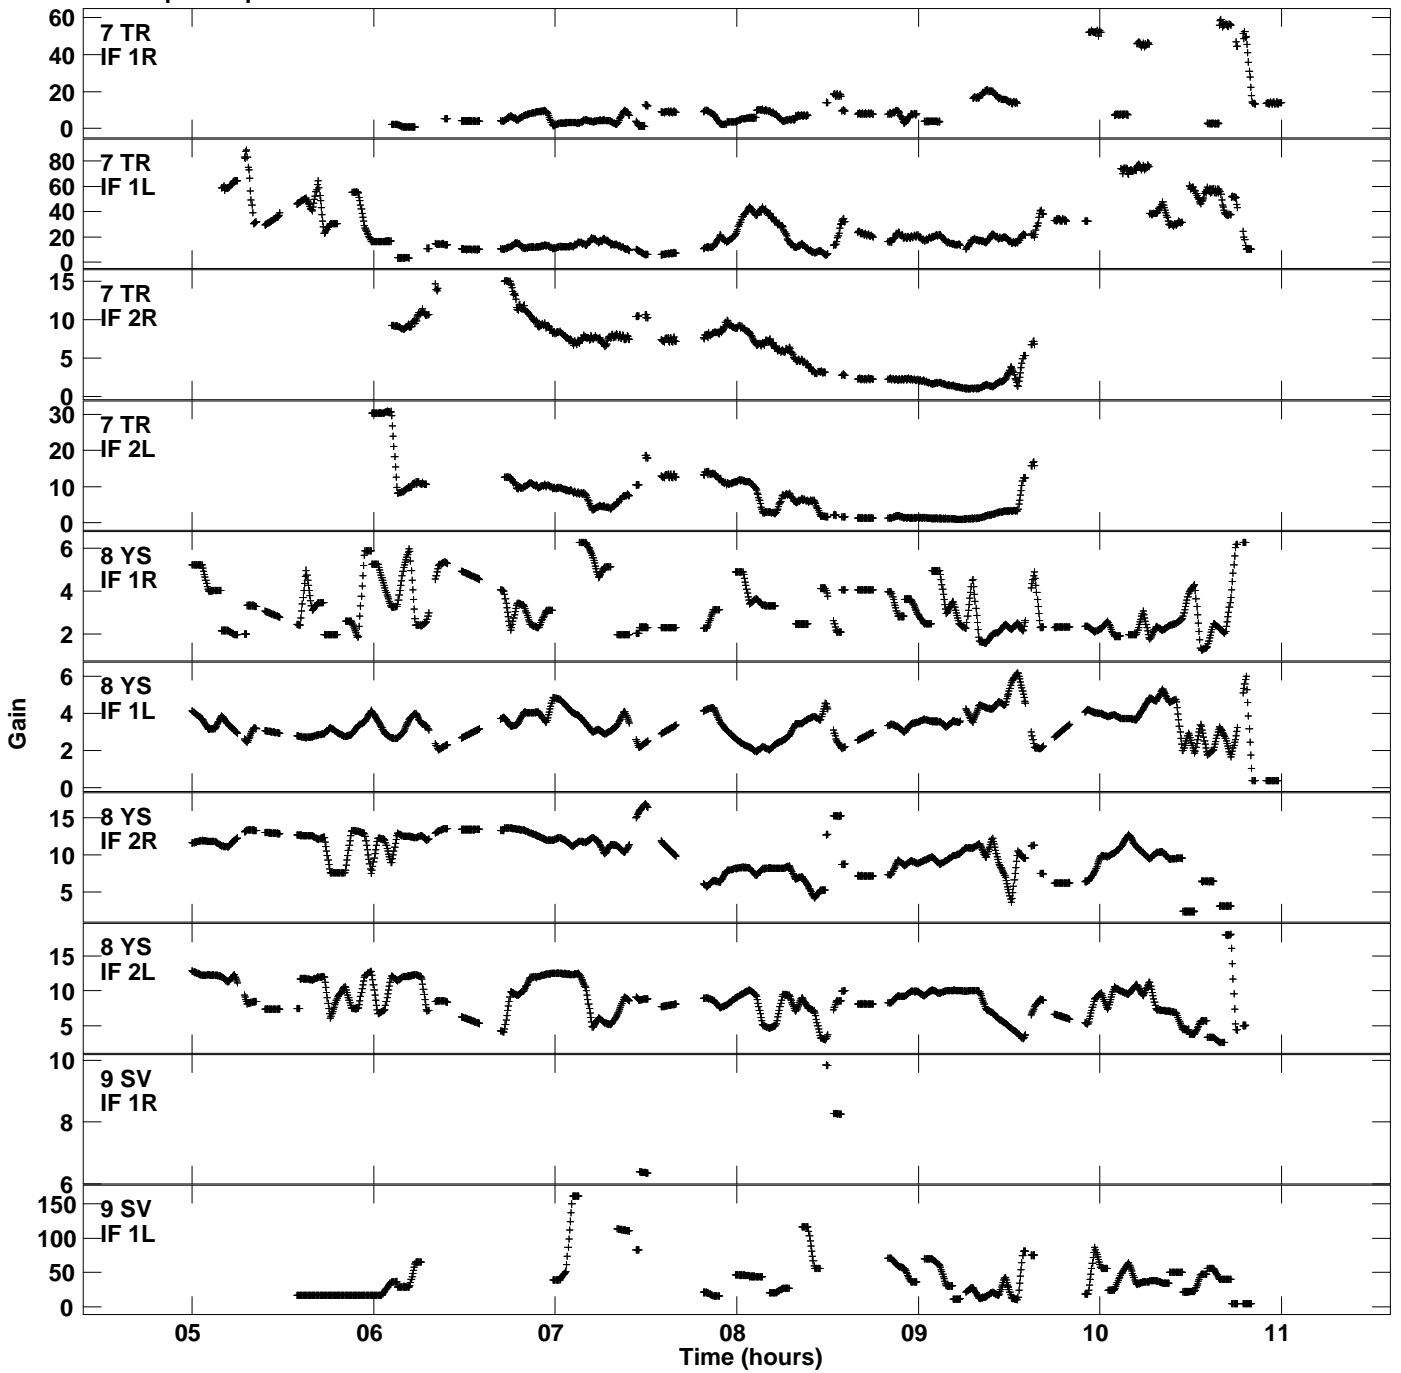

Plot file version 1 created 23-AUG-2017 17:26:26  
Gain amp vs UTC time for EC057B.TMP.1  
CL 4 Rpol & Lpol IF 1 - 2

Plot file version 2 created 23-AUG-2017 17:26:26  
Gain amp vs UTC time for EC057B.TMP.1  
CL 4 Rpol & Lpol IF 1 - 2

Plot file version 3 created 23-AUG-2017 17:26:26  
Gain amp vs UTC time for EC057B.TMP.1  
CL 4 Rpol & Lpol IF 1 - 2

Plot file version 4 created 23-AUG-2017 17:26:26  
Gain amp vs UTC time for EC057B.TMP.1  
CL 4 Rpol & Lpol IF 1 - 2

Plot file version 5 created 23-AUG-2017 17:26:26  
Gain amp vs UTC time for EC057B.TMP.1  
CL 4 Rpol & Lpol IF 1 - 2