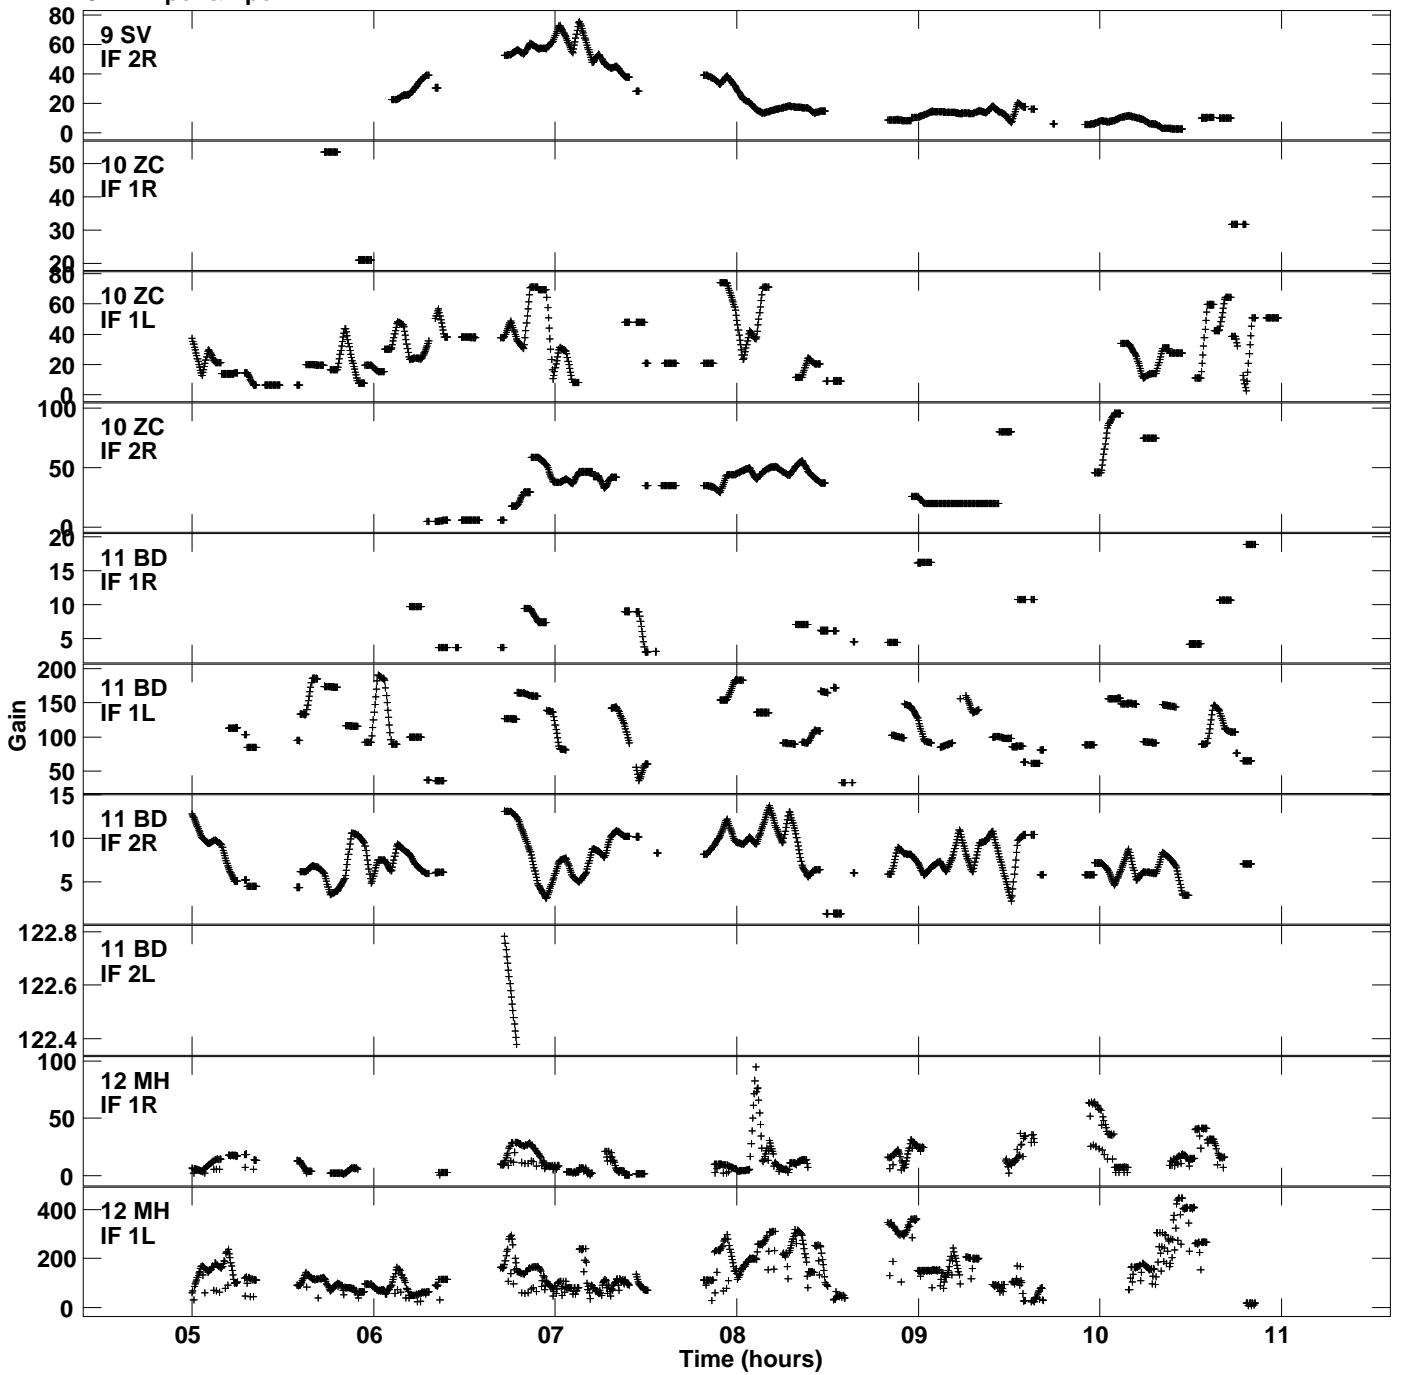

Plot file version 1 created 23-AUG-2017 17:26:26  
Gain amp vs UTC time for EC057B.TMP.1  
CL 4 Rpol & Lpol IF 1 - 2

Plot file version 2 created 23-AUG-2017 17:26:26  
Gain amp vs UTC time for EC057B.TMP.1  
CL 4 Rpol & Lpol IF 1 - 2

Plot file version 3 created 23-AUG-2017 17:26:26  
Gain amp vs UTC time for EC057B.TMP.1  
CL 4 Rpol & Lpol IF 1 - 2

Plot file version 4 created 23-AUG-2017 17:26:26  
Gain amp vs UTC time for EC057B.TMP.1  
CL 4 Rpol & Lpol IF 1 - 2

Plot file version 5 created 23-AUG-2017 17:26:26  
Gain amp vs UTC time for EC057B.TMP.1  
CL 4 Rpol & Lpol IF 1 - 2