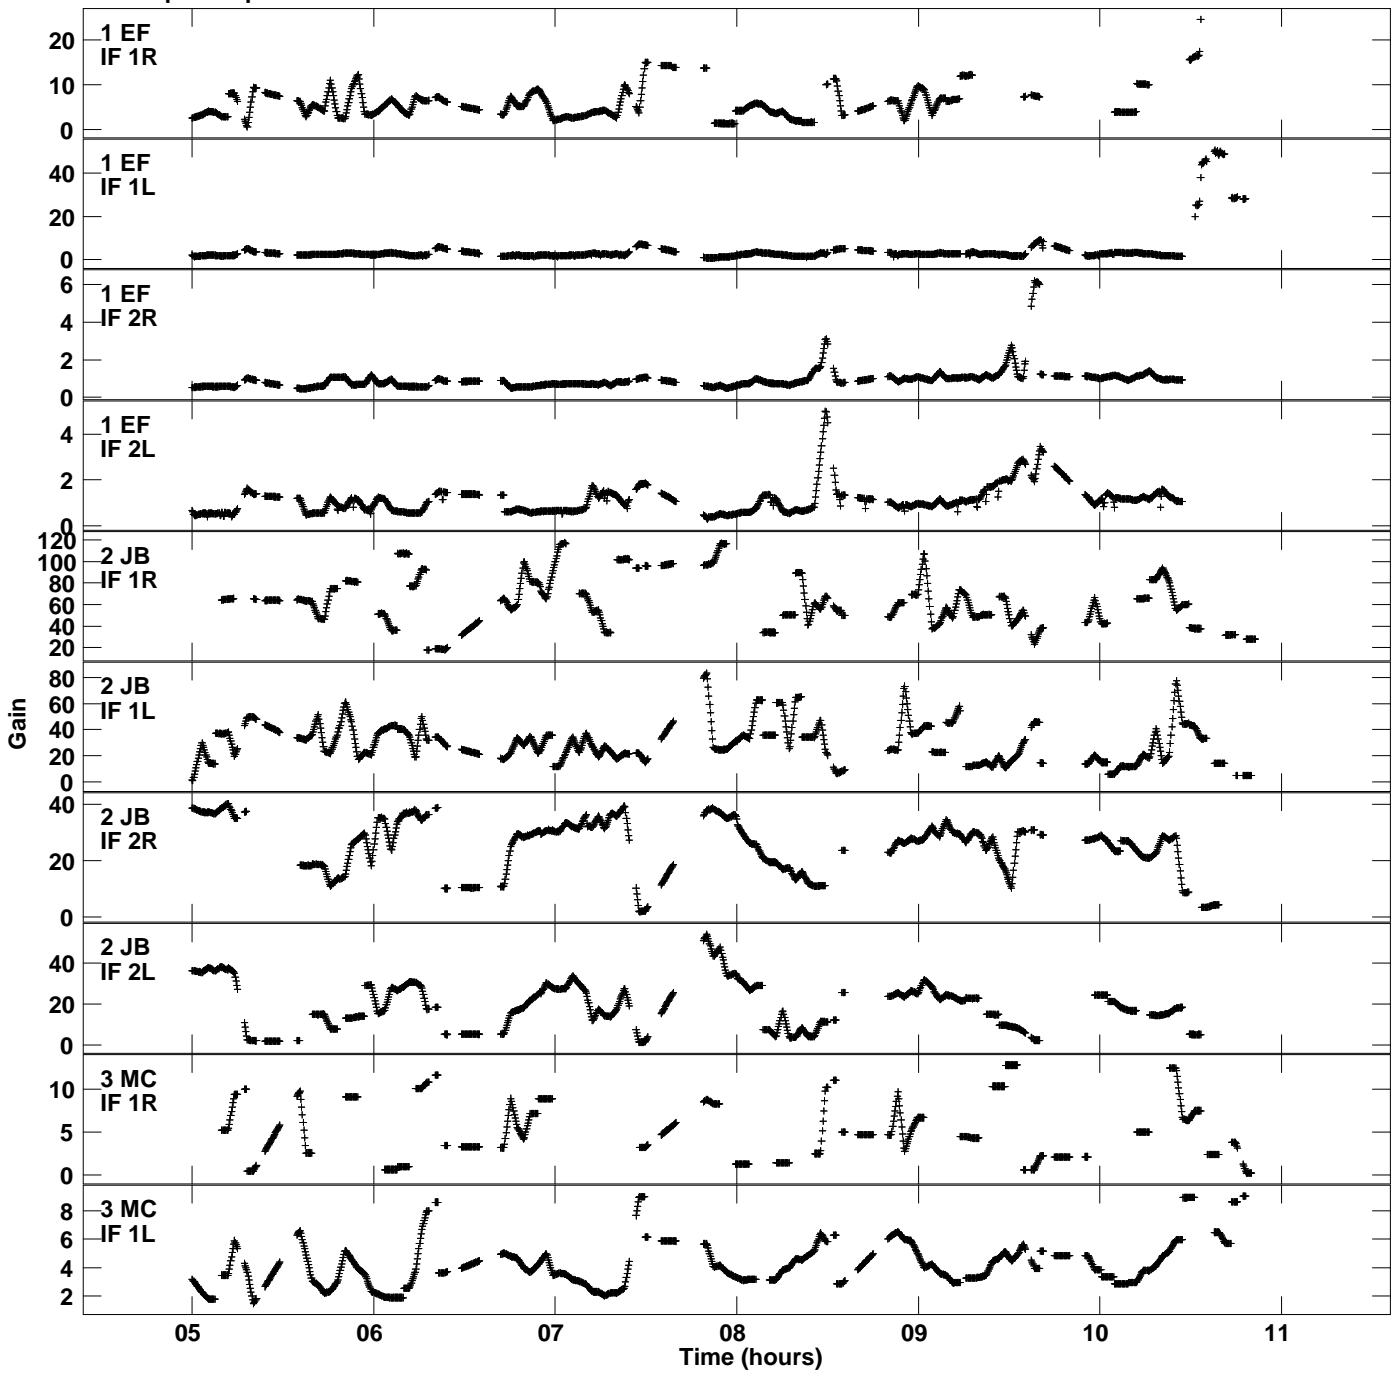

Plot file version 1 created 23-AUG-2017 17:26:26  
Gain amp vs UTC time for EC057B.TMP.1  
CL 4 Rpol & Lpol IF 1 - 2

Plot file version 2 created 23-AUG-2017 17:26:26  
Gain amp vs UTC time for EC057B.TMP.1  
CL 4 Rpol & Lpol IF 1 - 2

Plot file version 3 created 23-AUG-2017 17:26:26  
Gain amp vs UTC time for EC057B.TMP.1  
CL 4 Rpol & Lpol IF 1 - 2

Plot file version 4 created 23-AUG-2017 17:26:26  
Gain amp vs UTC time for EC057B.TMP.1  
CL 4 Rpol & Lpol IF 1 - 2

Plot file version 5 created 23-AUG-2017 17:26:26  
Gain amp vs UTC time for EC057B.TMP.1  
CL 4 Rpol & Lpol IF 1 - 2