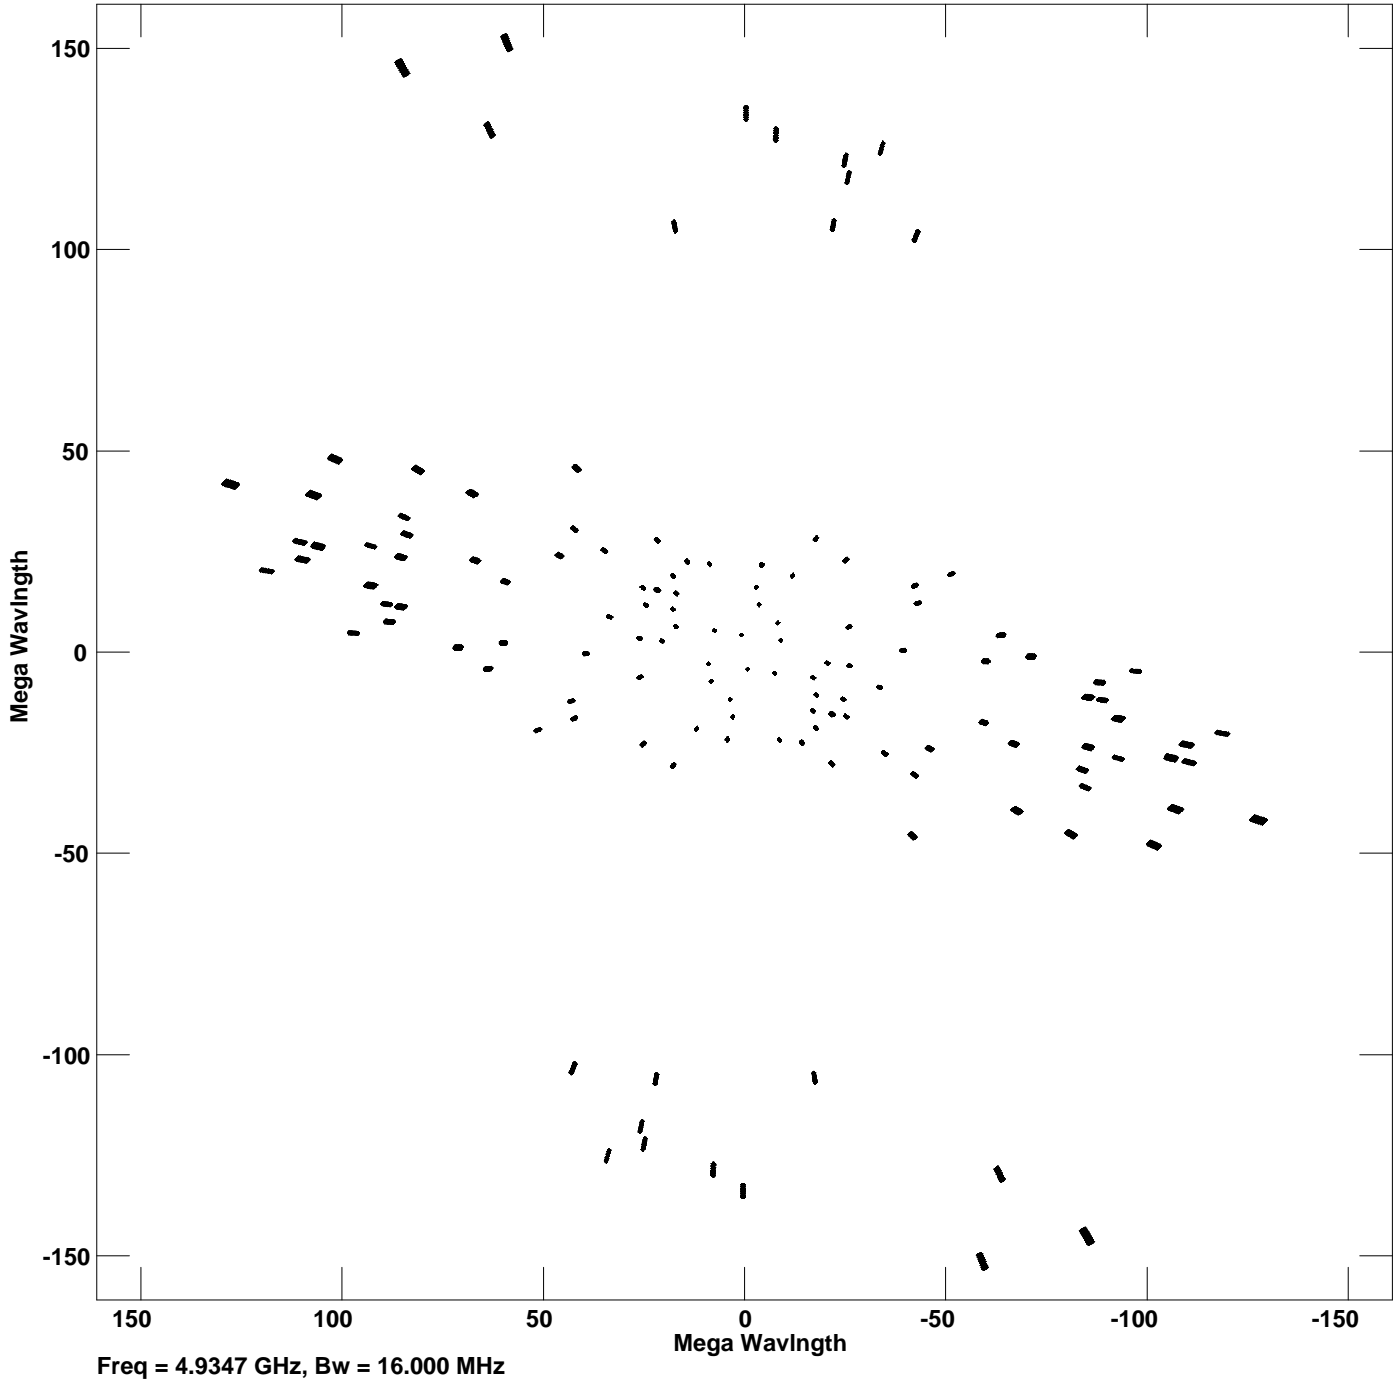

Plot file version 1 created 26-JUN-2018 21:48:35
V vs U for 3C345.MULTI.1 Source:3C345
Ants * - * Stokes I IF# 1 - 8 Chan# 1

Freq = 4.9347 GHz, Bw = 16.000 MHz