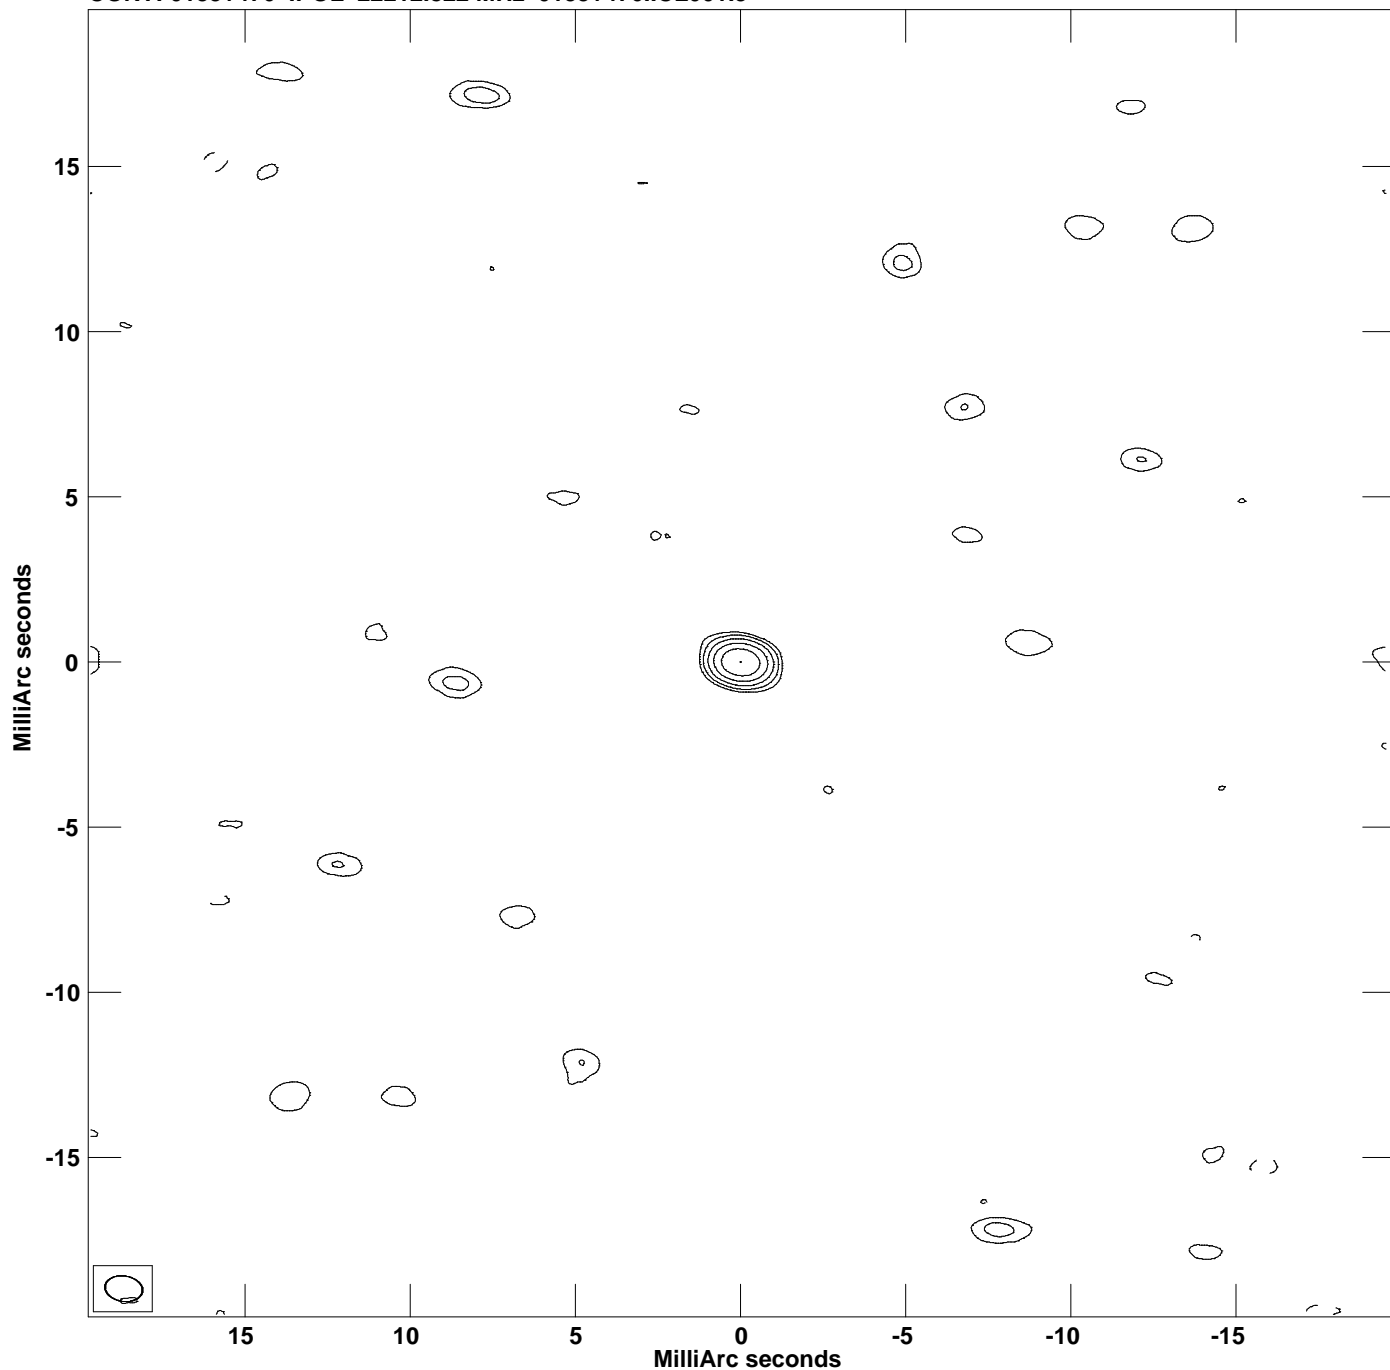

PLot file version 1 created 08-SEP-2022 00:08:27  
CONT: 0133+476 IPOL 22212.822 MHz 0133+476.ICL001.3

Center at RA 01 36 58.59480600 DEC 47 51 29.1000400  
Cont peak brightness = 8.6706E-01 JY/BEAM  
Levs = 8.671E-03 \* (-3.11, 3.115, 6.229, 12.46, 24.92, 49.84, 99.67)