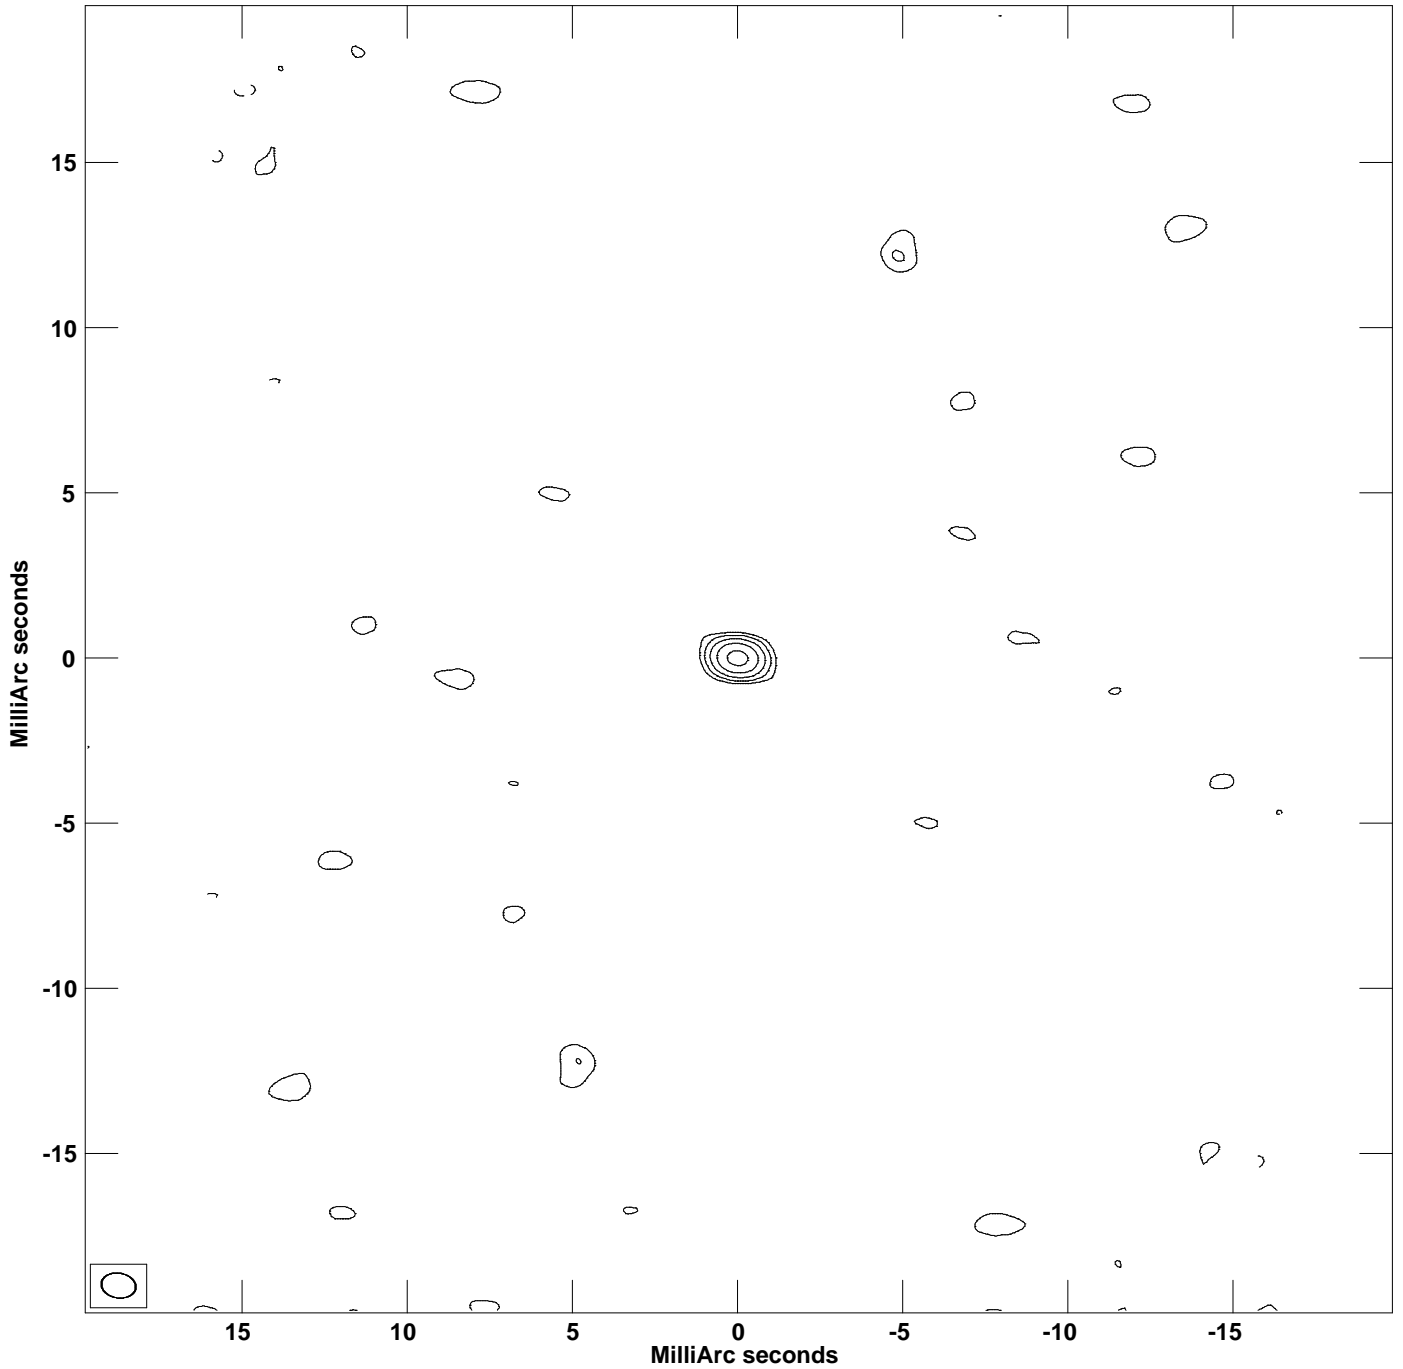

PLot file version 1 created 08-SEP-2022 00:08:07
CONT: 0133+476 IPOL 22215.748 MHz 0133+476.ICL001.2

Center at RA 01 36 58.59480600 DEC 47 51 29.1000400
Cont peak brightness = 8.7785E-01 JY/BEAM
Levs = 8.779E-03 * (-5.00, 5.002, 10.00, 20.01, 40.01, 80.03)