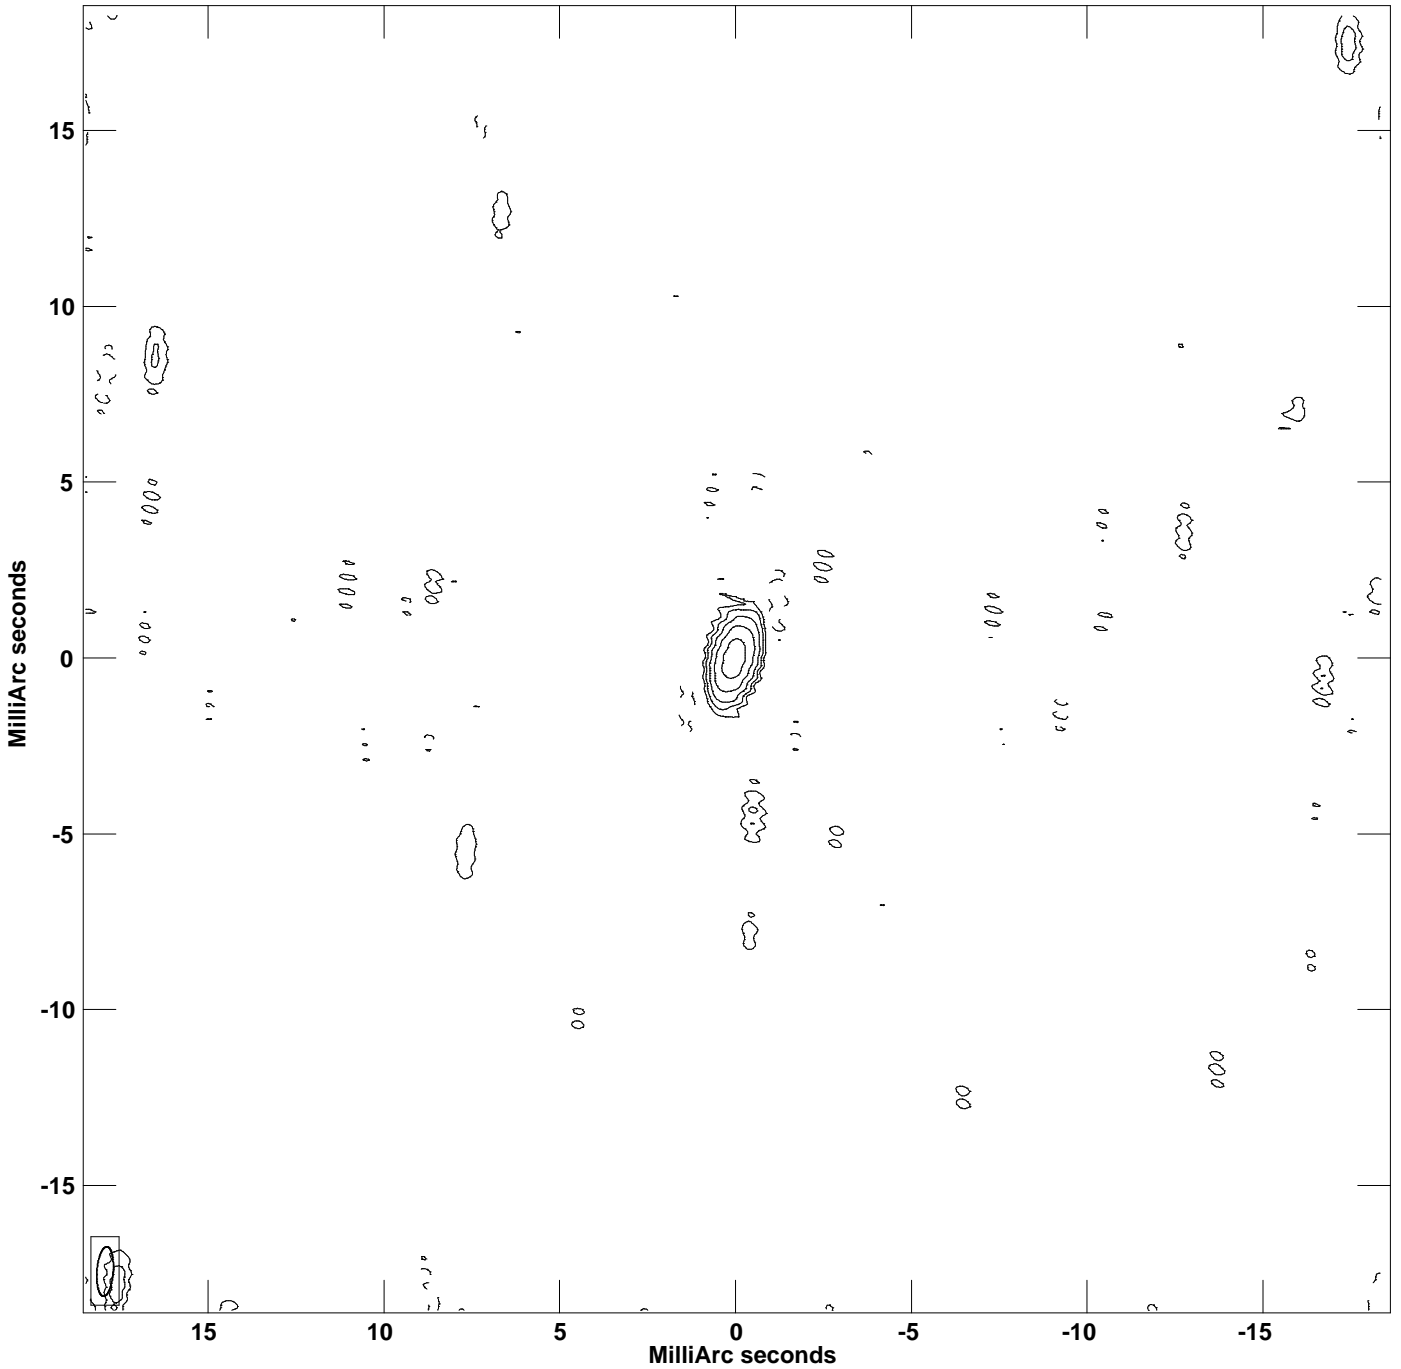

PLot file version 1 created 08-SEP-2022 00:06:18  
CONT: 0805-077 IPOL 22204.900 MHz 0805-077.ICL001.3

Center at RA 08 08 15.53603300 DEC -07 51 09.886300  
Cont peak brightness = 9.2680E-02 JY/BEAM  
Levs = 9.268E-04 \* (-3.93, 3.935, 7.869, 15.74, 31.48, 62.95)