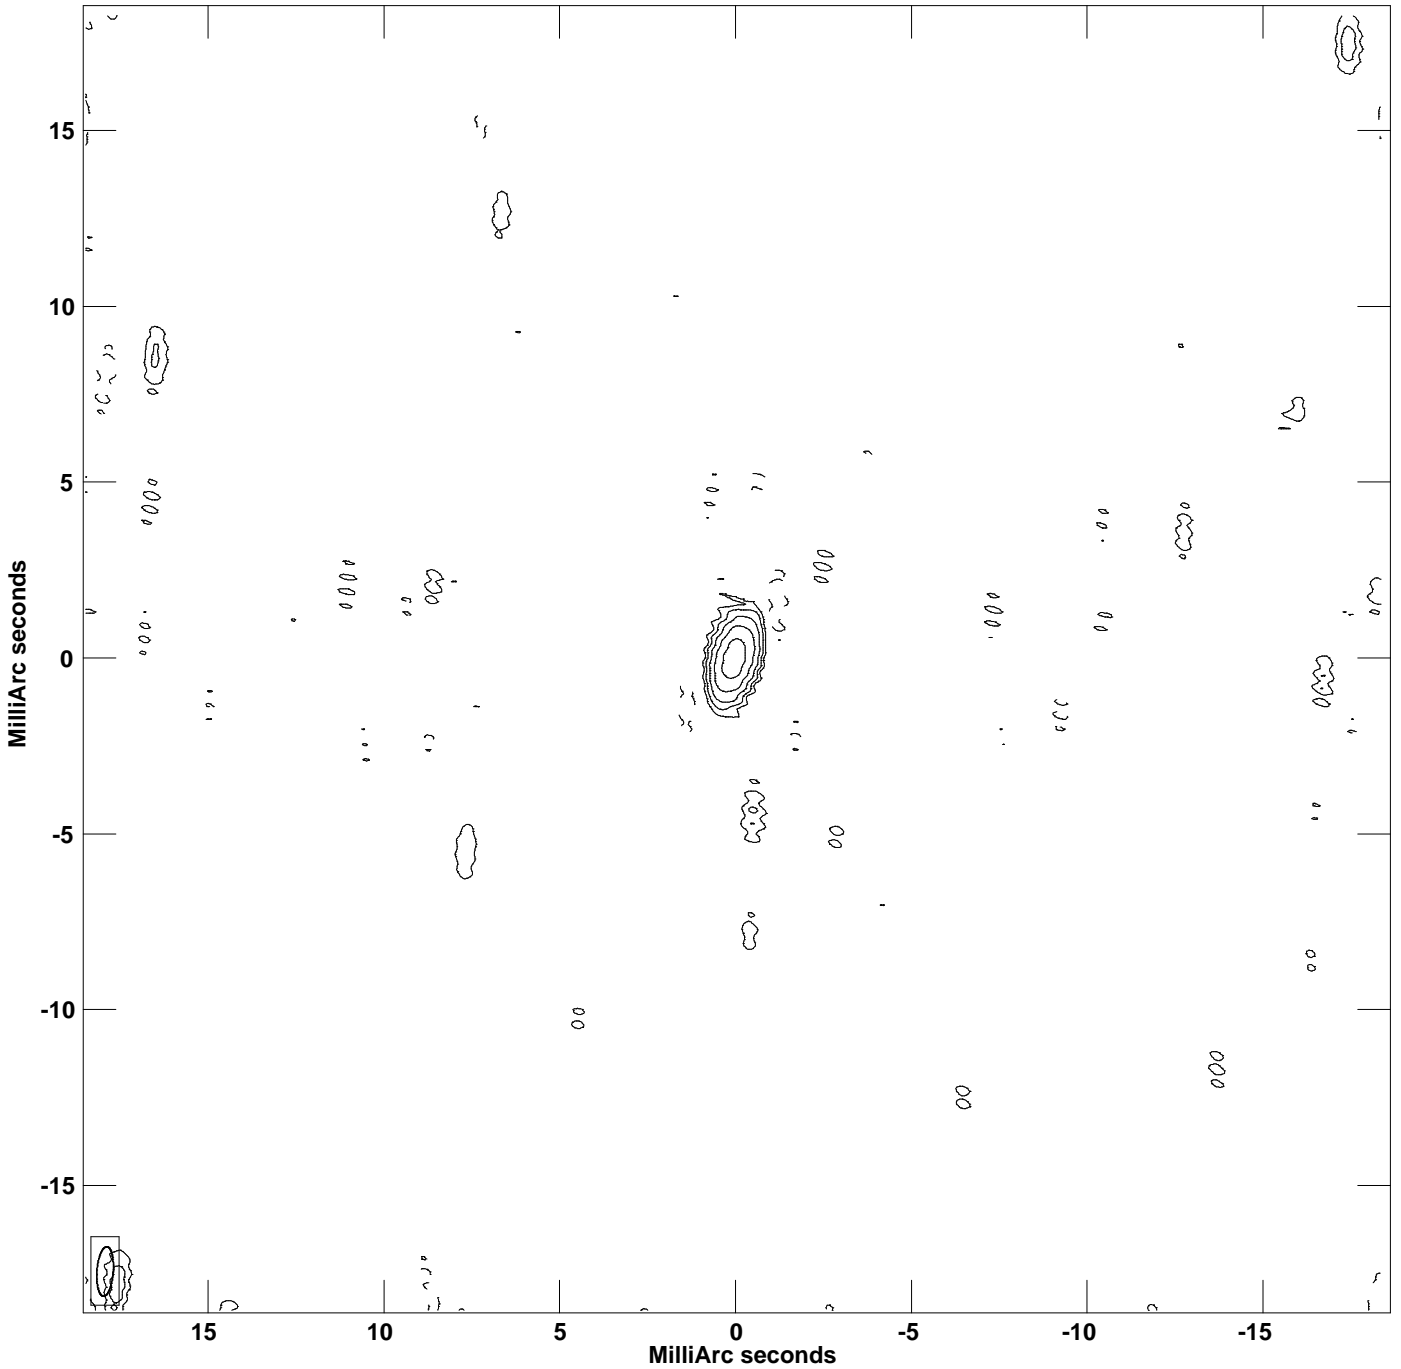

PLot file version 1 created 08-SEP-2022 00:06:18
CONT: 0805-077 IPOL 22204.900 MHz 0805-077.ICL001.3

Center at RA 08 08 15.53603300 DEC -07 51 09.886300
Cont peak brightness = 9.2680E-02 JY/BEAM
Levs = 9.268E-04 * (-3.93, 3.935, 7.869, 15.74, 31.48, 62.95)