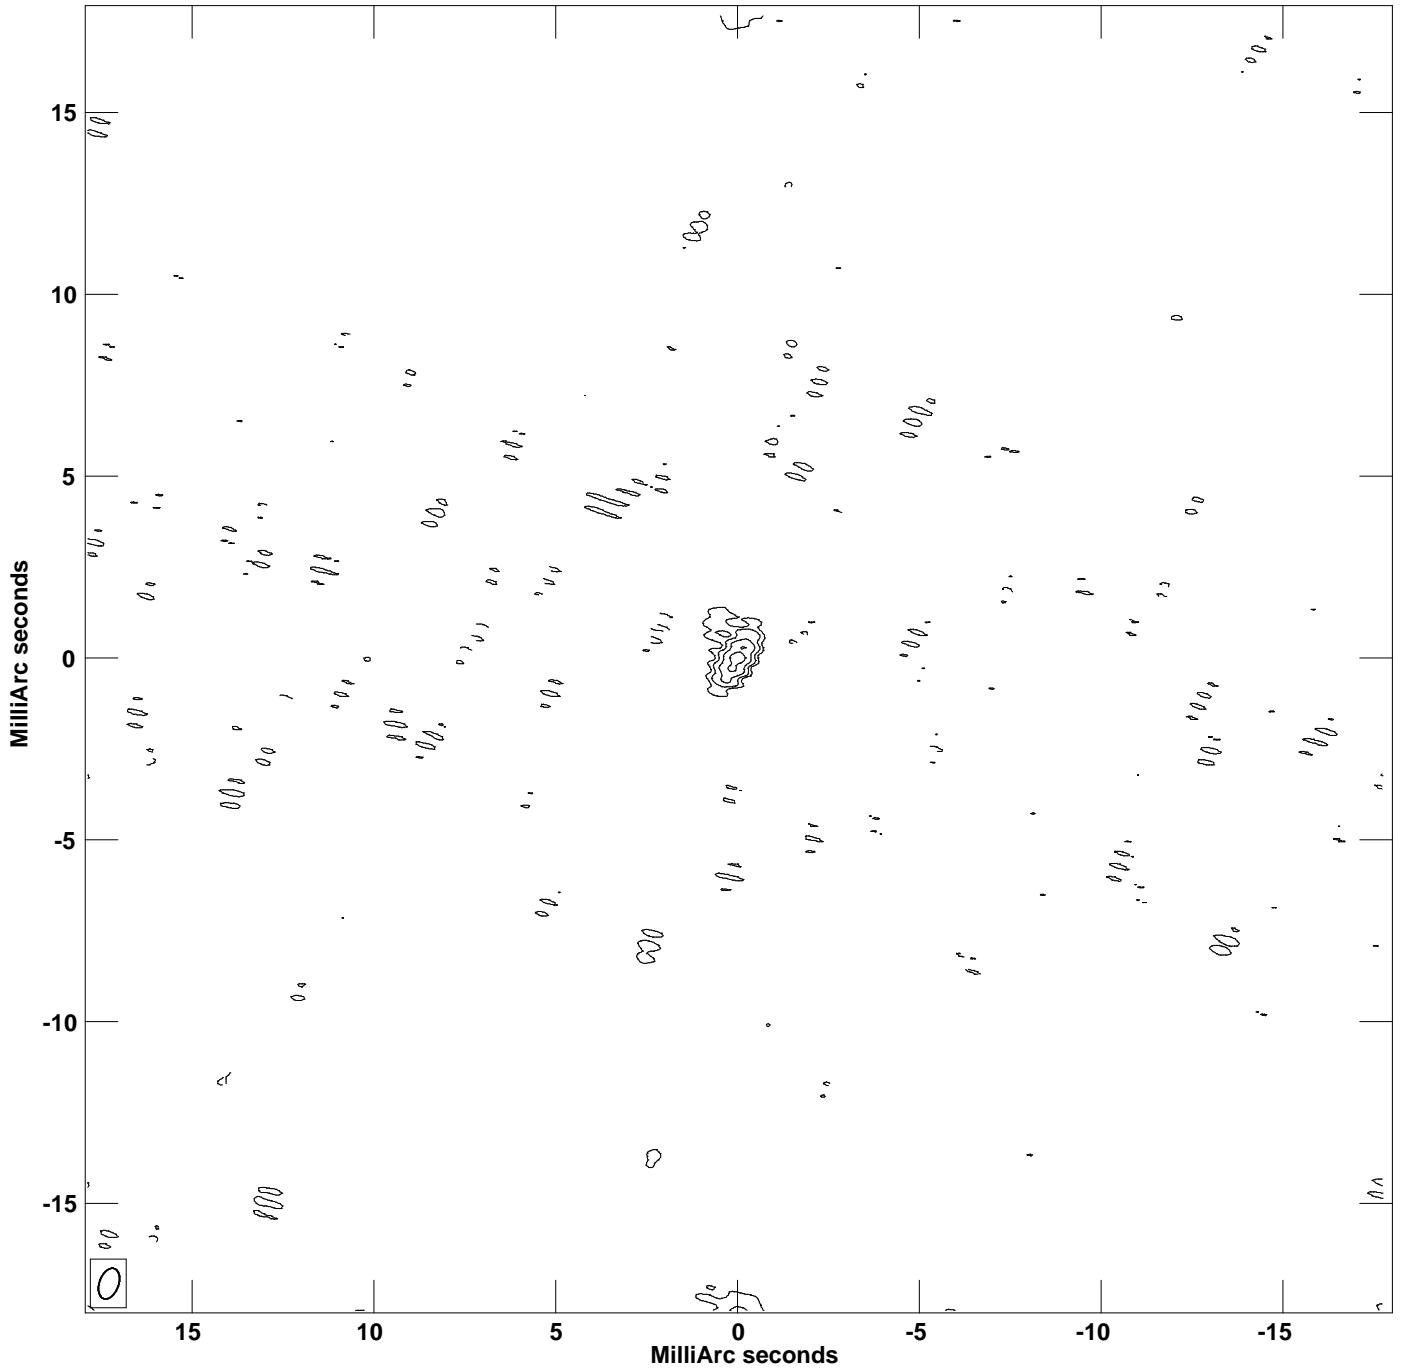

Plot file version 1 created 07-SEP-2022 23:46:09  
CONT: 0823+033 IPOL 22216.859 MHz 0823+033.ICL001.1

Center at RA 08 25 50.33835400 DEC 03 09 24.5200700  
Cont peak brightness = 2.8533E-01 JY/BEAM  
Levs = 2.853E-03 \* (-9.26, 9.263, 18.53, 37.05, 74.10)