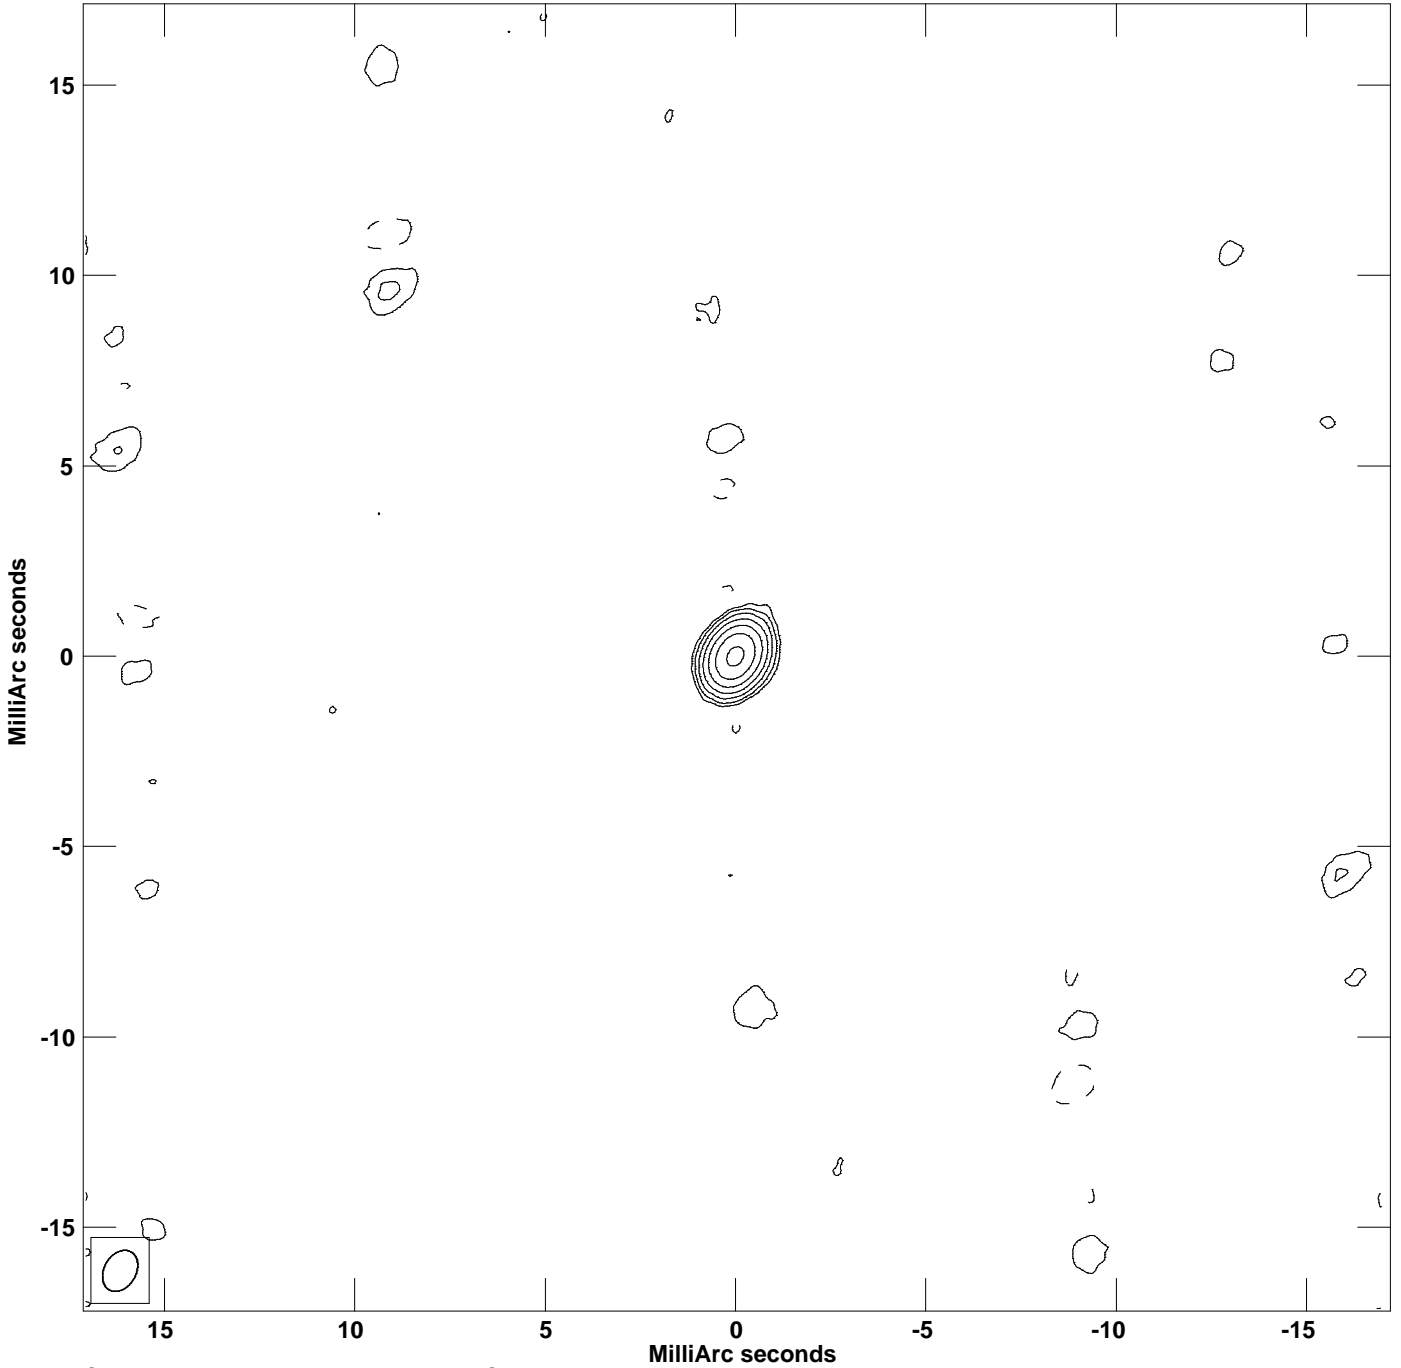

PLot file version 1 created 07-SEP-2022 23:55:22
CONT: 1606+106 IPOL 22217.531 MHz 1606+106.ICL001.3

Center at RA 16 08 46.20318600 DEC 10 29 07.7758300
Cont peak brightness = 6.1834E-01 JY/BEAM
Levs = 6.183E-03 * (-1.34, 1.342, 2.684, 5.368, 10.74, 21.47, 42.95, 85.89)