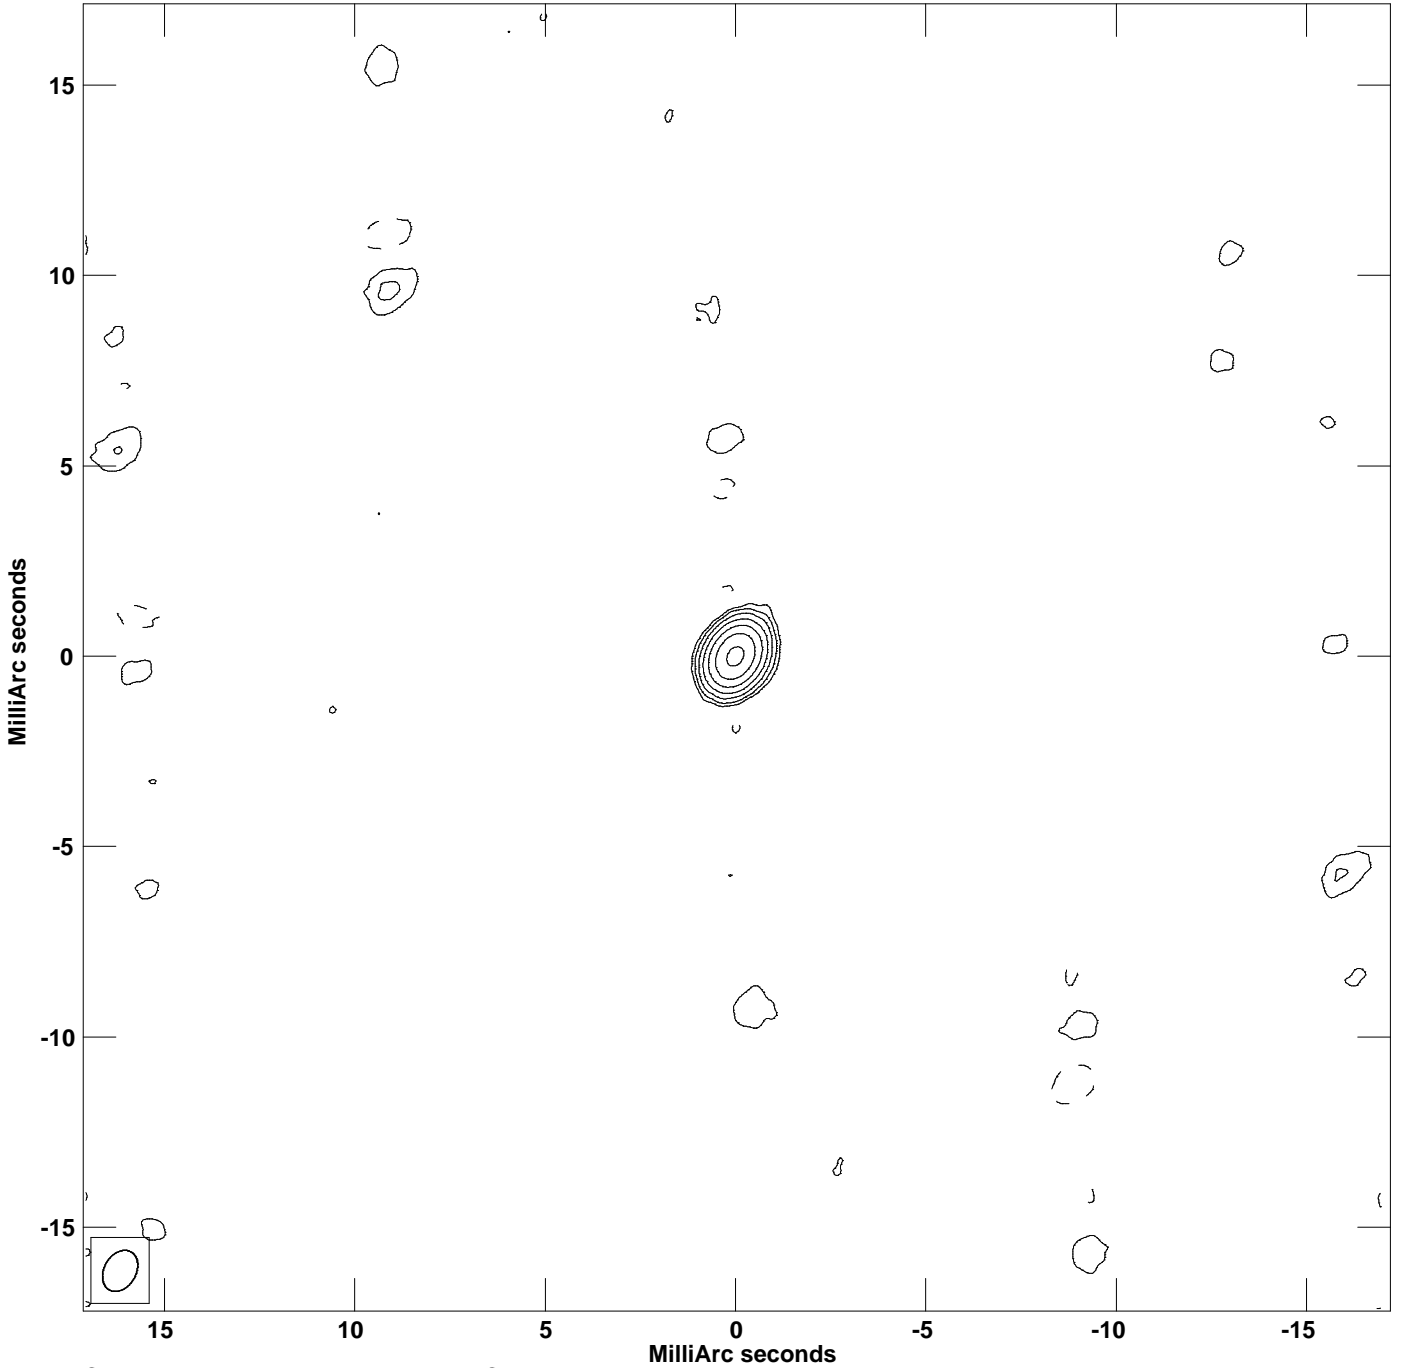

PLot file version 1 created 07-SEP-2022 23:55:22  
CONT: 1606+106 IPOL 22217.531 MHz 1606+106.ICL001.3

Center at RA 16 08 46.20318600 DEC 10 29 07.7758300  
Cont peak brightness = 6.1834E-01 JY/BEAM  
Levs = 6.183E-03 \* (-1.34, 1.342, 2.684, 5.368, 10.74, 21.47, 42.95, 85.89)