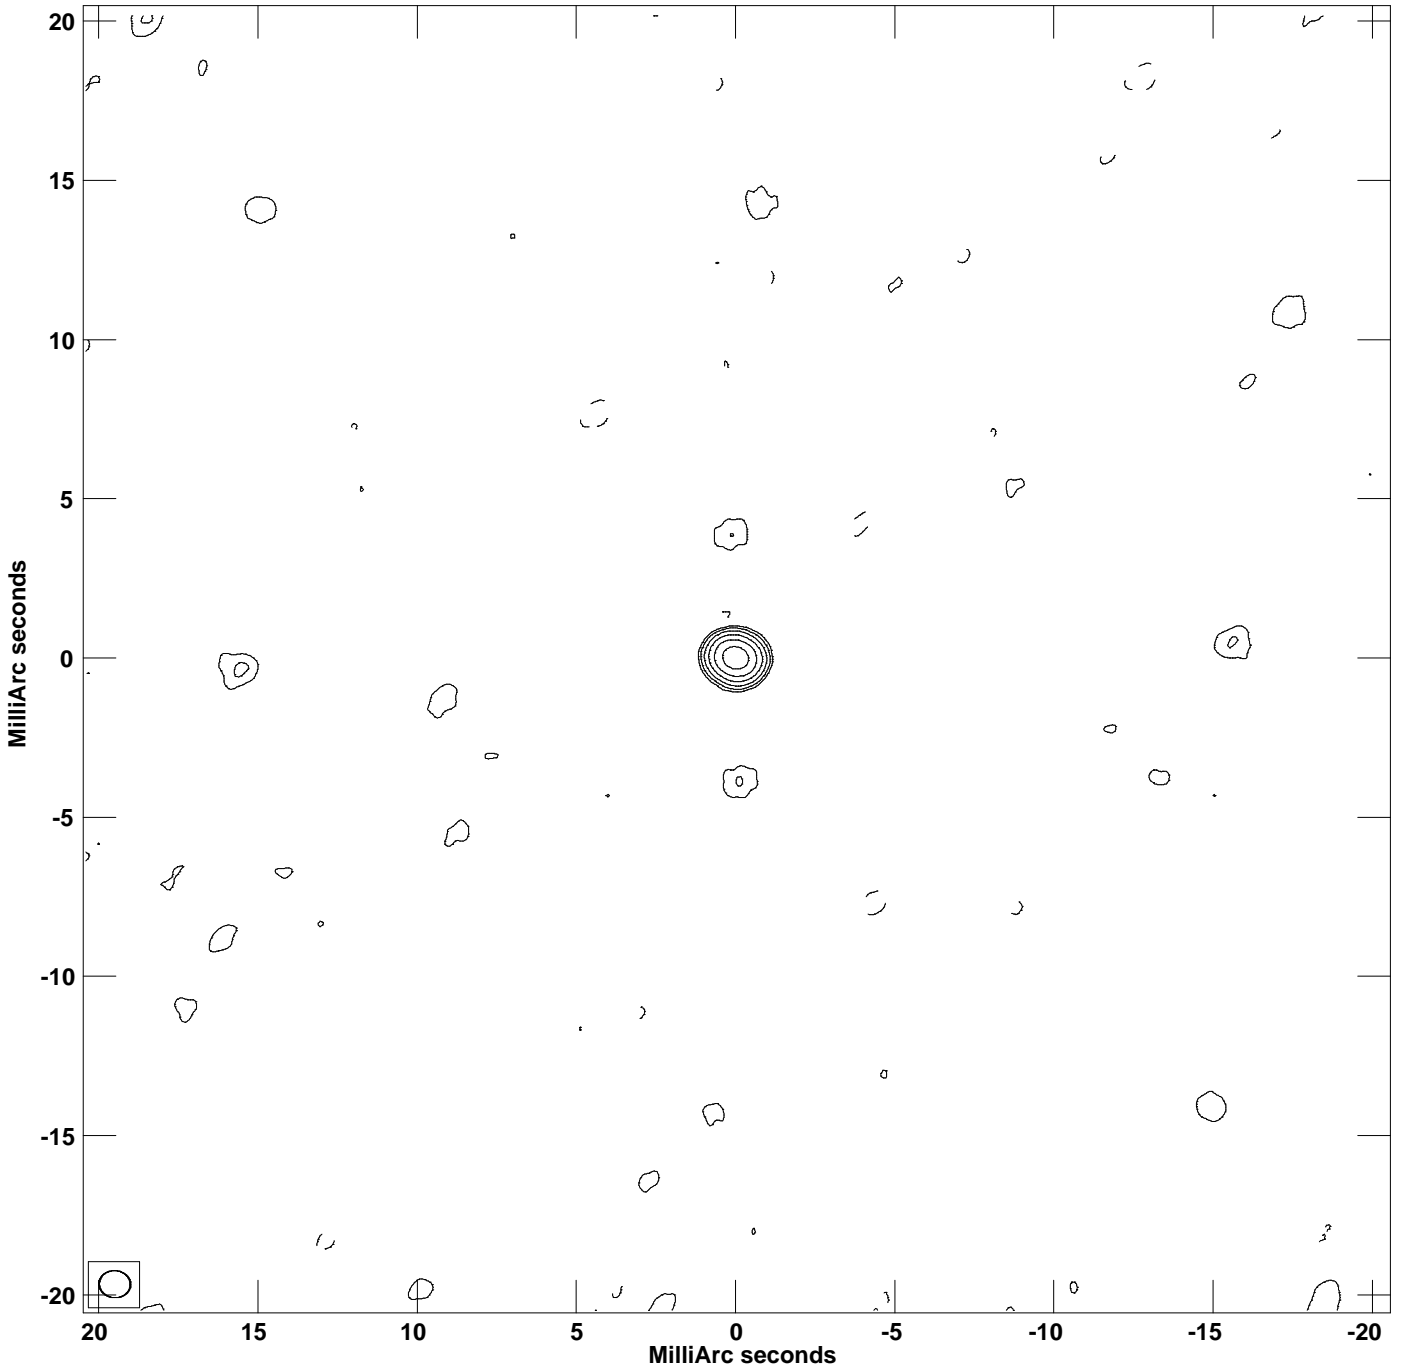

PLot file version 1 created 08-SEP-2022 00:07:31  
CONT: 1637+574 IPOL 22216.656 MHz 1637+574.ICL001.3

Center at RA 16 38 13.45629700 DEC 57 20 23.9790700  
Cont peak brightness = 7.1272E-01 JY/BEAM  
Levs = 7.127E-03 \* (-2.07, 2.069, 4.138, 8.276, 16.55, 33.11, 66.21)