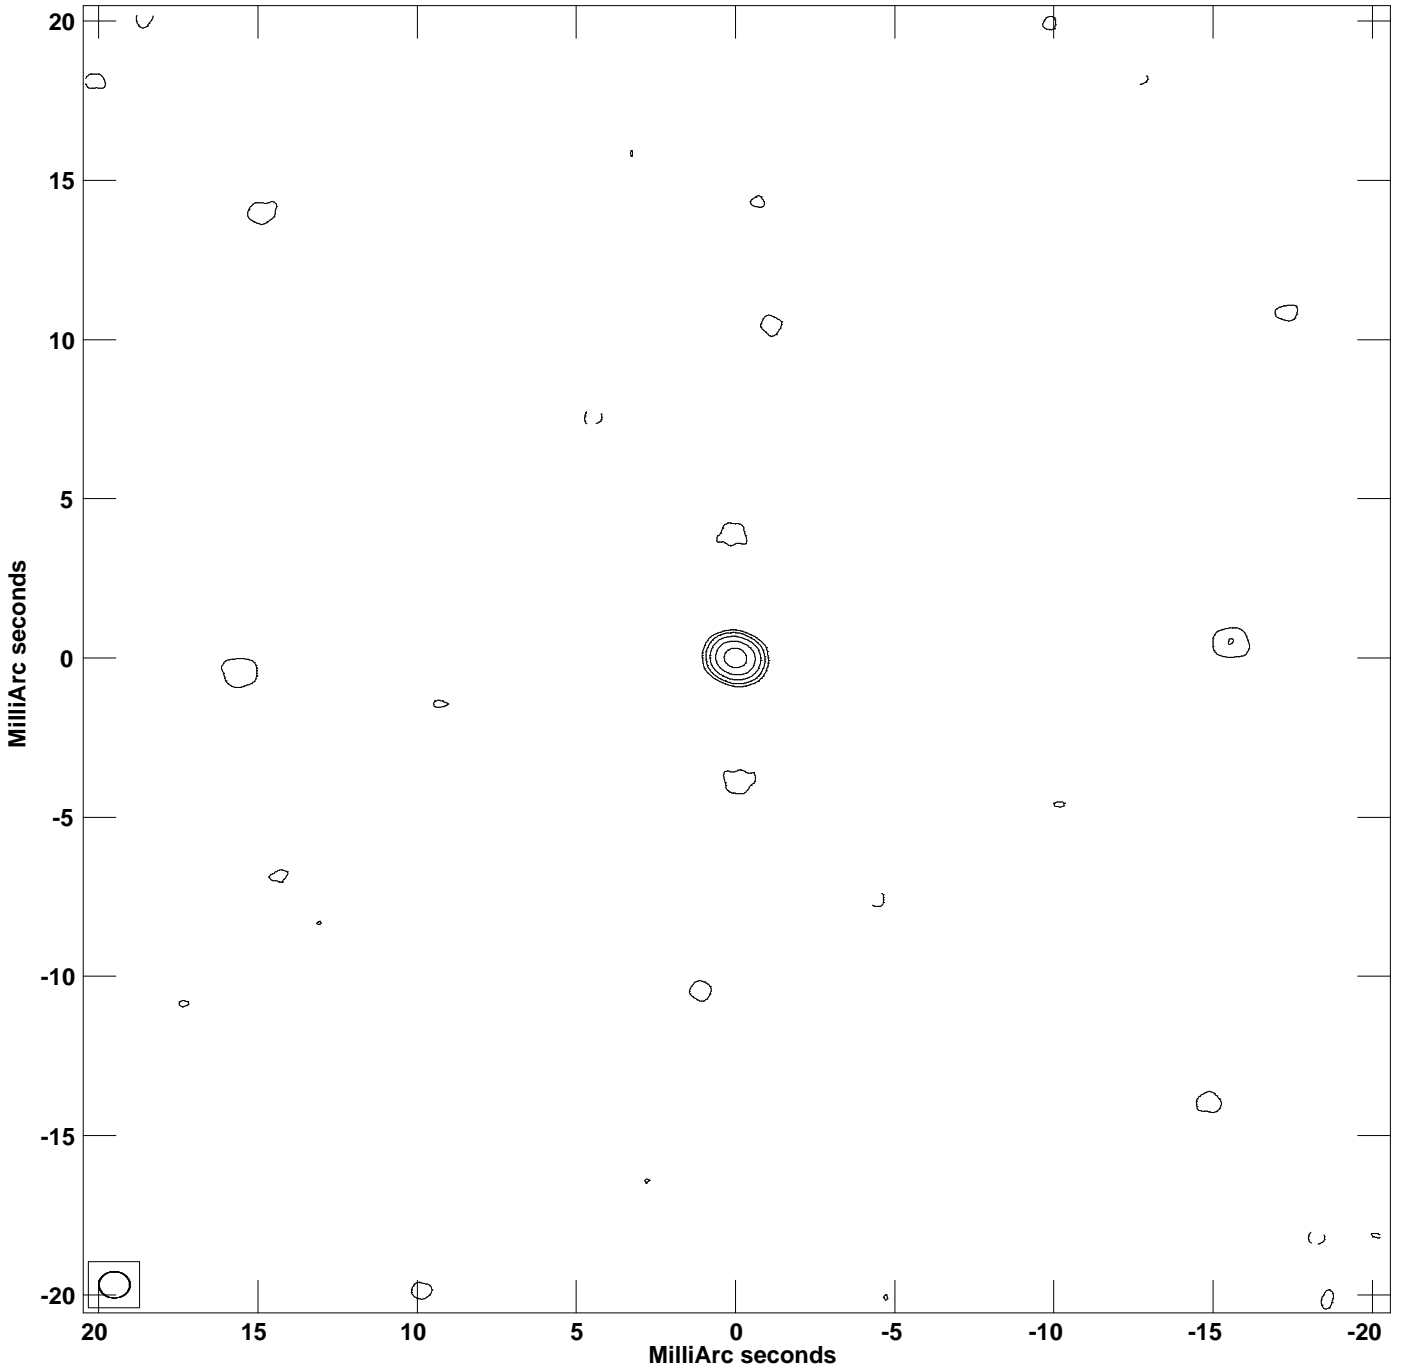

PLot file version 1 created 08-SEP-2022 00:07:07
CONT: 1637+574 IPOL 22215.756 MHz 1637+574.ICL001.2

Center at RA 16 38 13.45629700 DEC 57 20 23.9790700
Cont peak brightness = 6.7724E-01 JY/BEAM
Levs = 6.772E-03 * (-4.59, 4.590, 9.179, 18.36, 36.72, 73.43)