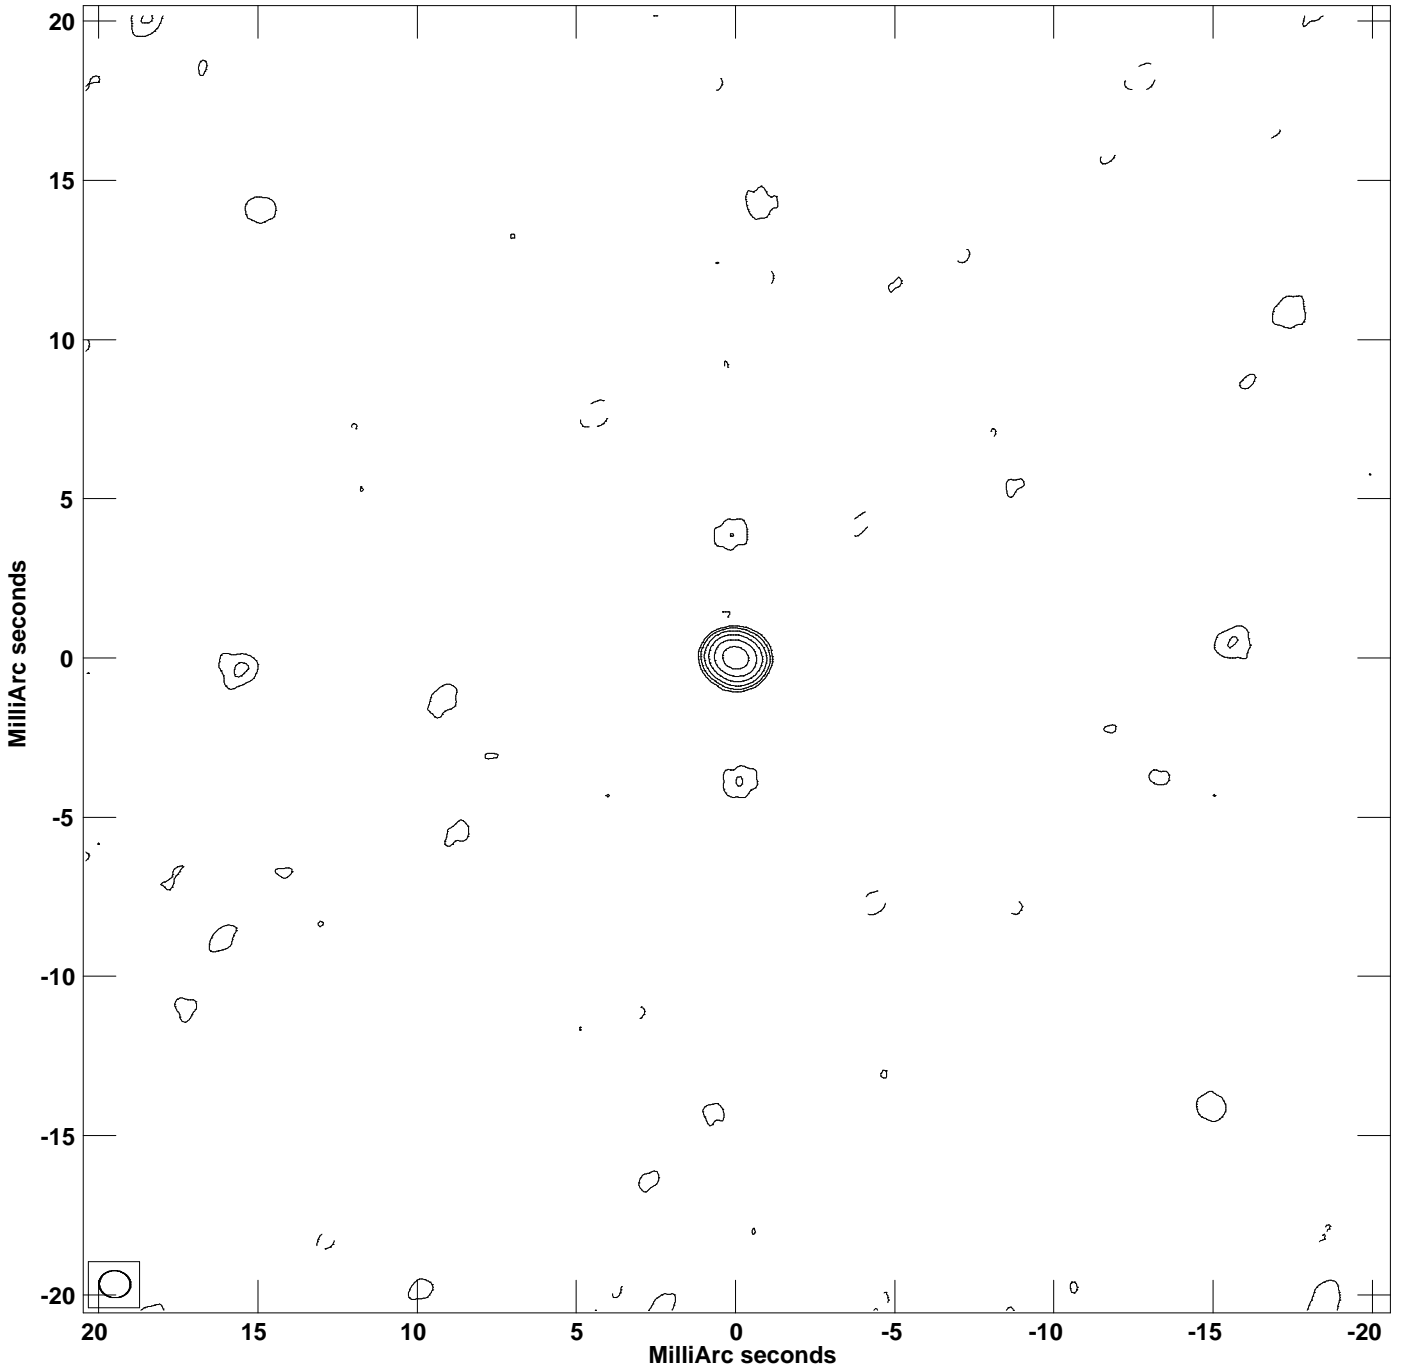

PLot file version 1 created 08-SEP-2022 00:07:31  
CONT: 1637+574 IPOL 22216.656 MHz 1637+574.ICL001.3

Center at RA 16 38 13.45629700 DEC 57 20 23.9790700  
Cont peak brightness = 7.1272E-01 JY/BEAM  
Levs = 7.127E-03 \* (-2.07, 2.069, 4.138, 8.276, 16.55, 33.11, 66.21)