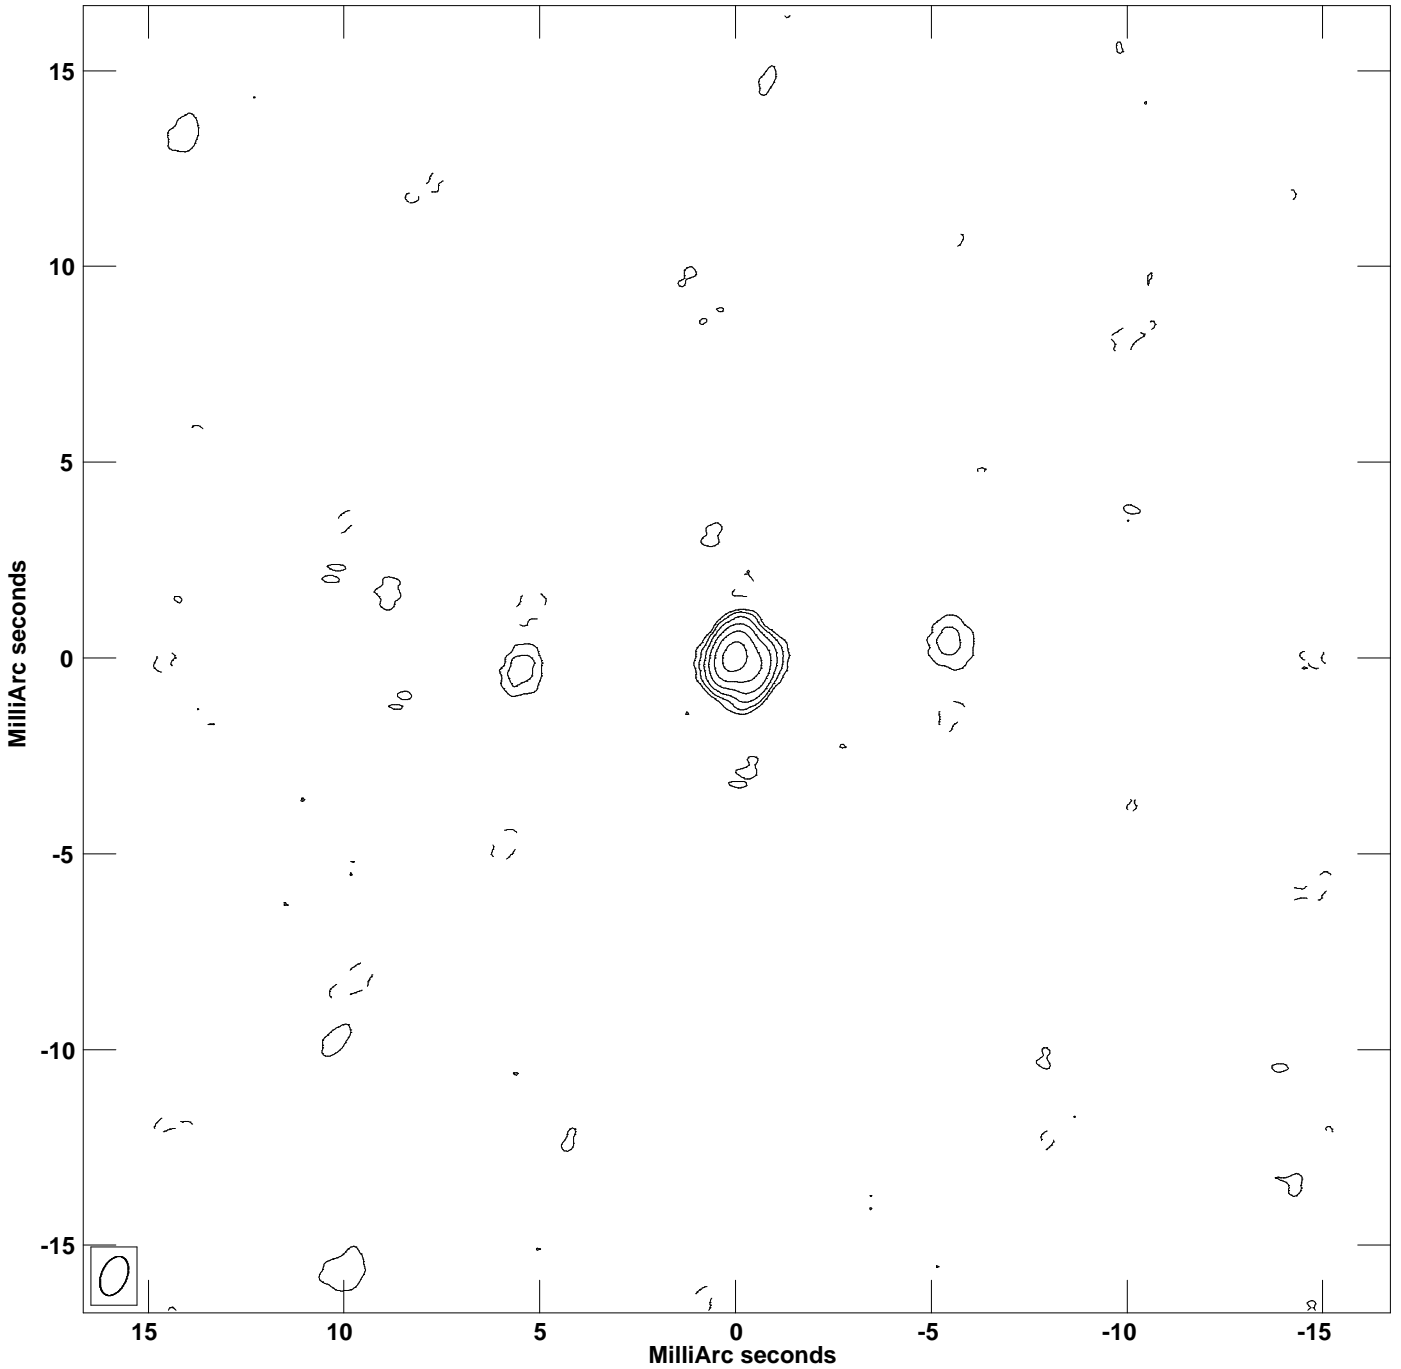

PLot file version 1 created 07-SEP-2022 23:57:51  
CONT: 2121+053 IPOL 22219.068 MHz 2121+053.ICL001.3

Center at RA 21 23 44.51740200 DEC 05 35 22.0930700  
Cont peak brightness = 9.8165E-01 JY/BEAM  
Levs = 9.817E-03 \* (-2.17, 2.169, 4.337, 8.674, 17.35, 34.70, 69.39)