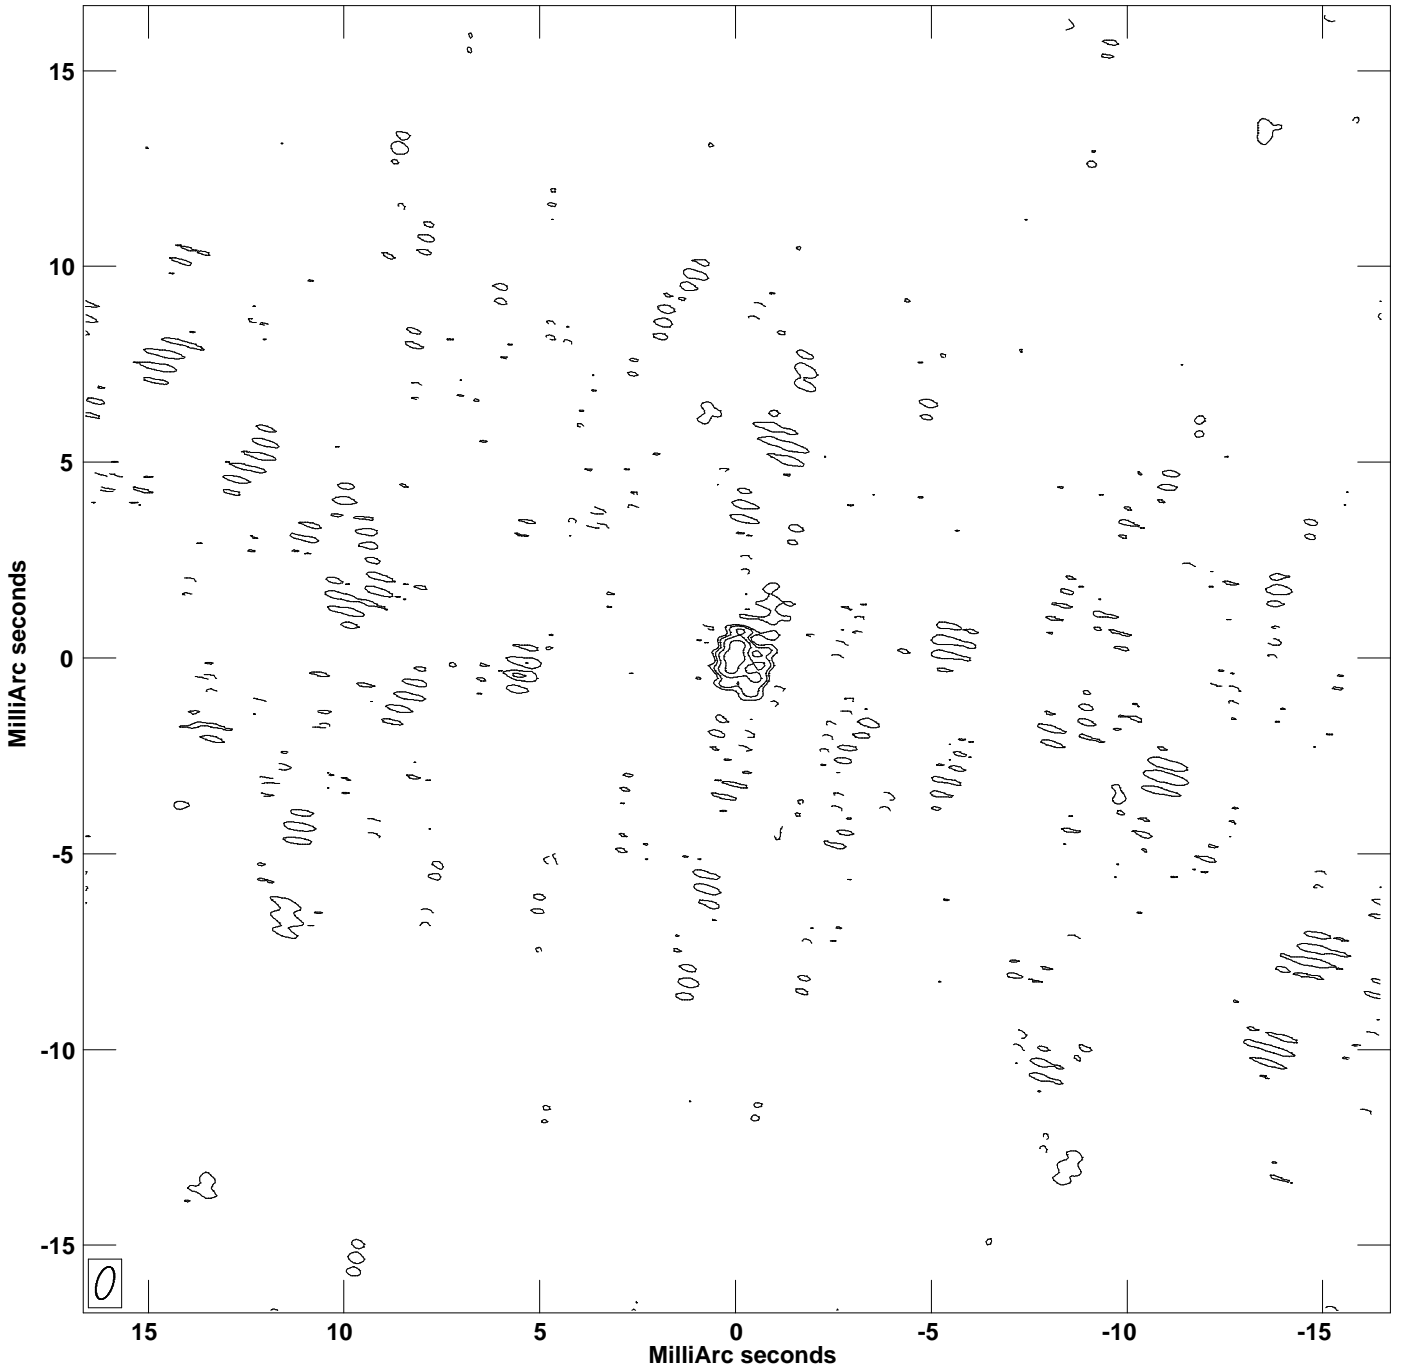

Plot file version 1 created 07-SEP-2022 23:45:14  
CONT: 2121+053 IPOL 22217.886 MHz 2121+053.ICL001.1

Center at RA 21 23 44.51740200 DEC 05 35 22.0930700  
Cont peak brightness = 7.8150E-01 JY/BEAM  
Levs = 7.815E-03 \* (-6.28, 6.281, 12.56, 25.12, 50.25)