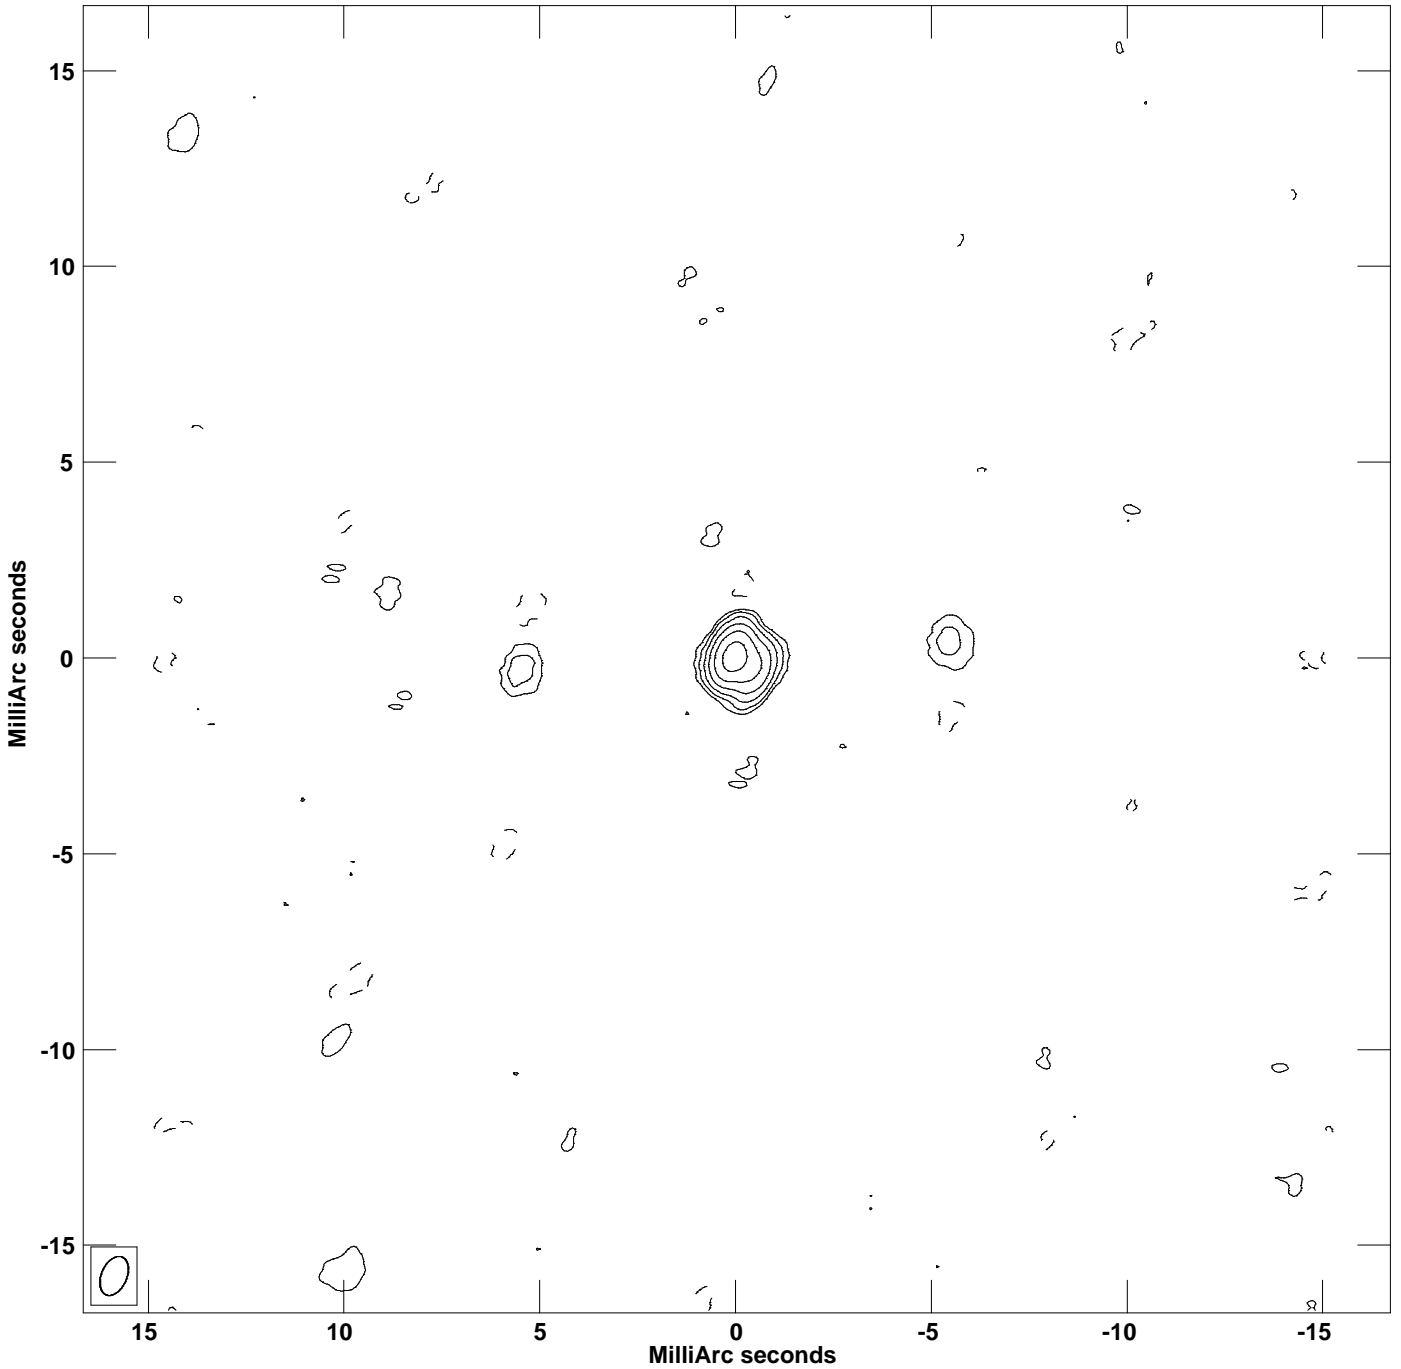

PLot file version 1 created 07-SEP-2022 23:57:51
CONT: 2121+053 IPOL 22219.068 MHz 2121+053.ICL001.3

Center at RA 21 23 44.51740200 DEC 05 35 22.0930700
Cont peak brightness = 9.8165E-01 JY/BEAM
Levs = 9.817E-03 * (-2.17, 2.169, 4.337, 8.674, 17.35, 34.70, 69.39)