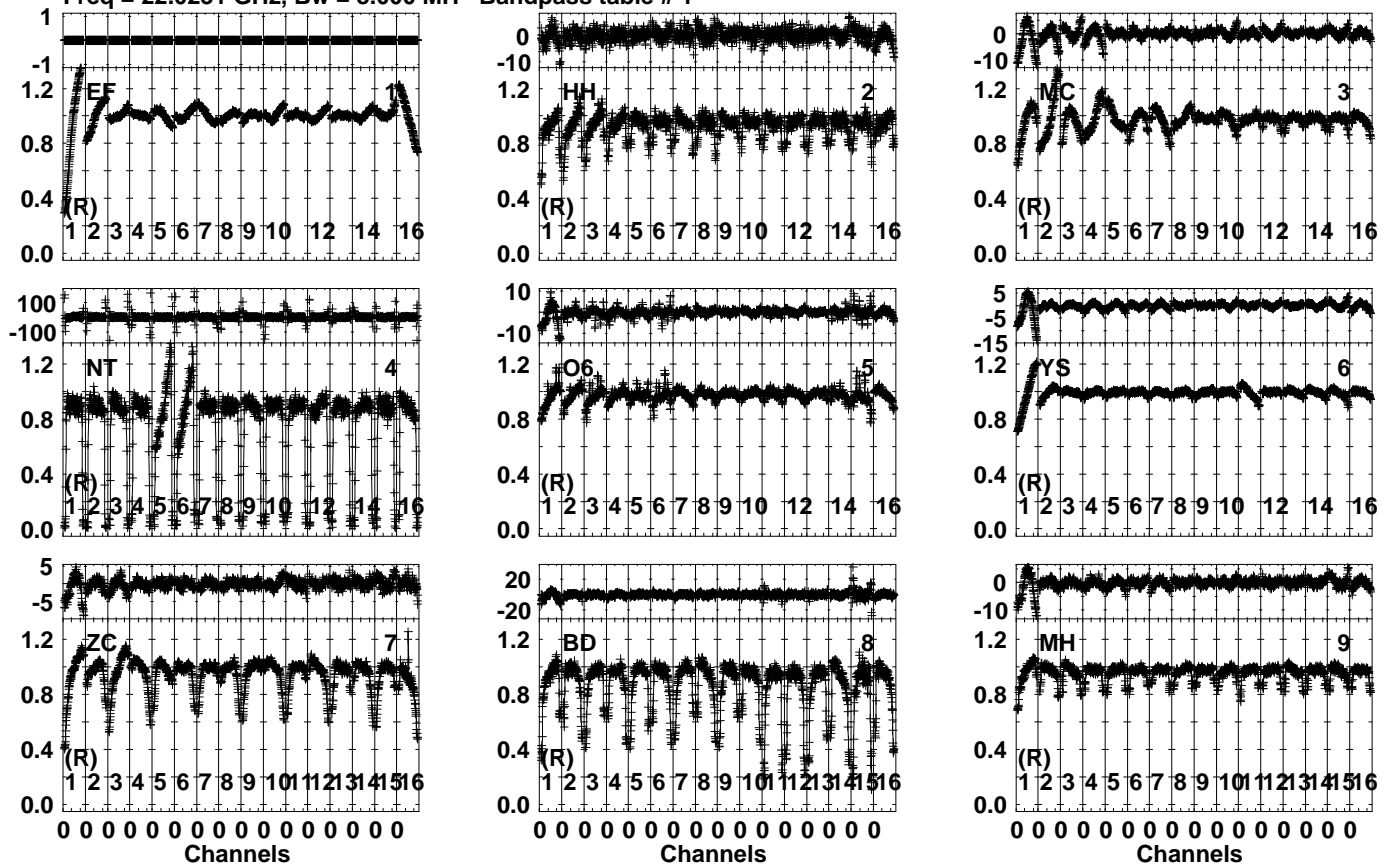

Plot file version 1 created 07-SEP-2022 23:09:52
 EC065.UVDATA.1
 Freq = 22.0231 GHz, Bw = 8.000 MH Bandpass table # 1

Lower frame: BP ampl Top frame: BP phase
 Bandpass table spectrum Antenna: *
 Timerange: 00/00:00:01 to 999/00:00:00

Plot file version 2 created 07-SEP-2022 23:09:52
 EC065.UVDATA.1
 Freq = 22.0231 GHz, Bw = 8.000 MH Bandpass table # 1

0 0 0 0 0 0 0 0 0 0 0 0 0 0 0 0
 Channels

Lower frame: BP ampl Top frame: BP phase
 Bandpass table spectrum Antenna: *
 Timerange: 00/00:00:01 to 999/00:00:00