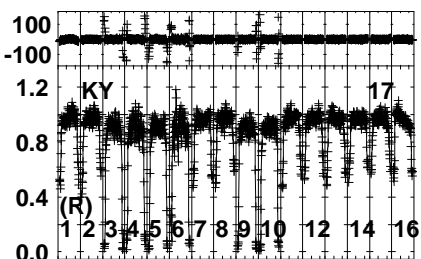

Plot file version 1 created 07-SEP-2022 23:09:52
 EC065.UVDATA.1
 Freq = 22.0231 GHz, Bw = 8.000 MH Bandpass table # 1

Lower frame: BP ampl Top frame: BP phase
 Bandpass table spectrum Antenna: *
 Timerange: 00/00:00:01 to 999/00:00:00

Plot file version 2 created 07-SEP-2022 23:09:52
 EC065.UVDATA.1
 Freq = 22.0231 GHz, Bw = 8.000 MH Bandpass table # 1

0 0 0 0 0 0 0 0 0 0 0 0 0 0 0 0
 Channels

Lower frame: BP ampl Top frame: BP phase
 Bandpass table spectrum Antenna: *
 Timerange: 00/00:00:01 to 999/00:00:00