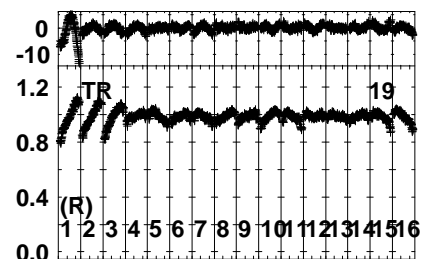

Plot file version 1 created 07-SEP-2022 23:09:52
 EC065.UVDATA.1
 Freq = 22.0231 GHz, Bw = 8.000 MH Bandpass table # 1

Lower frame: BP ampl Top frame: BP phase
 Bandpass table spectrum Antenna: *
 Timerange: 00/00:00:01 to 999/00:00:00

Plot file version 2 created 07-SEP-2022 23:09:52
 EC065.UVDATA.1
 Freq = 22.0231 GHz, Bw = 8.000 MH Bandpass table # 1

0 0 0 0 0 0 0 0 0 0 0 0 0 0 0 0
 Channels

Lower frame: BP ampl Top frame: BP phase
 Bandpass table spectrum Antenna: *
 Timerange: 00/00:00:01 to 999/00:00:00