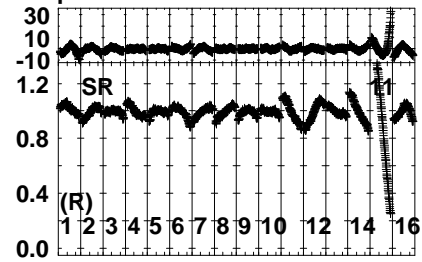

Plot file version 1 created 07-SEP-2022 23:09:52
 EC065.UVDATA.1
 Freq = 22.0231 GHz, Bw = 8.000 MH Bandpass table # 1

Lower frame: BP ampl Top frame: BP phase
 Bandpass table spectrum Antenna: *
 Timerange: 00/00:00:01 to 999/00:00:00

Plot file version 2 created 07-SEP-2022 23:09:52
 EC065.UVDATA.1
 Freq = 22.0231 GHz, Bw = 8.000 MH Bandpass table # 1

0 0 0 0 0 0 0 0 0 0 0 0 0 0 0 0
 Channels

Lower frame: BP ampl Top frame: BP phase
 Bandpass table spectrum Antenna: *
 Timerange: 00/00:00:01 to 999/00:00:00