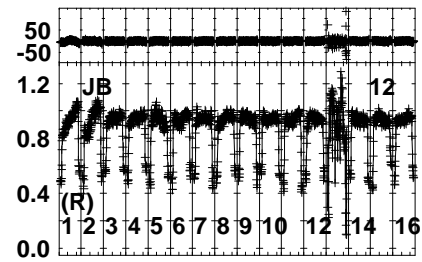

Plot file version 1 created 07-SEP-2022 23:09:52
 EC065.UVDATA.1
 Freq = 22.0231 GHz, Bw = 8.000 MH Bandpass table # 1

Lower frame: BP ampl Top frame: BP phase
 Bandpass table spectrum Antenna: *
 Timerange: 00/00:00:01 to 999/00:00:00

Plot file version 2 created 07-SEP-2022 23:09:52
 EC065.UVDATA.1
 Freq = 22.0231 GHz, Bw = 8.000 MH Bandpass table # 1

0 0 0 0 0 0 0 0 0 0 0 0 0 0 0 0
 Channels

Lower frame: BP ampl Top frame: BP phase
 Bandpass table spectrum Antenna: *
 Timerange: 00/00:00:01 to 999/00:00:00