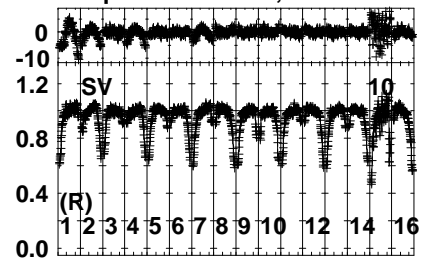

Plot file version 1 created 07-SEP-2022 23:09:52
 EC065.UVDATA.1
 Freq = 22.0231 GHz, Bw = 8.000 MH Bandpass table # 1

Lower frame: BP ampl Top frame: BP phase
 Bandpass table spectrum Antenna: *
 Timerange: 00/00:00:01 to 999/00:00:00

Plot file version 2 created 07-SEP-2022 23:09:52
 EC065.UVDATA.1
 Freq = 22.0231 GHz, Bw = 8.000 MH Bandpass table # 1

0 0 0 0 0 0 0 0 0 0 0 0 0 0 0 0
 Channels

Lower frame: BP ampl Top frame: BP phase
 Bandpass table spectrum Antenna: *
 Timerange: 00/00:00:01 to 999/00:00:00