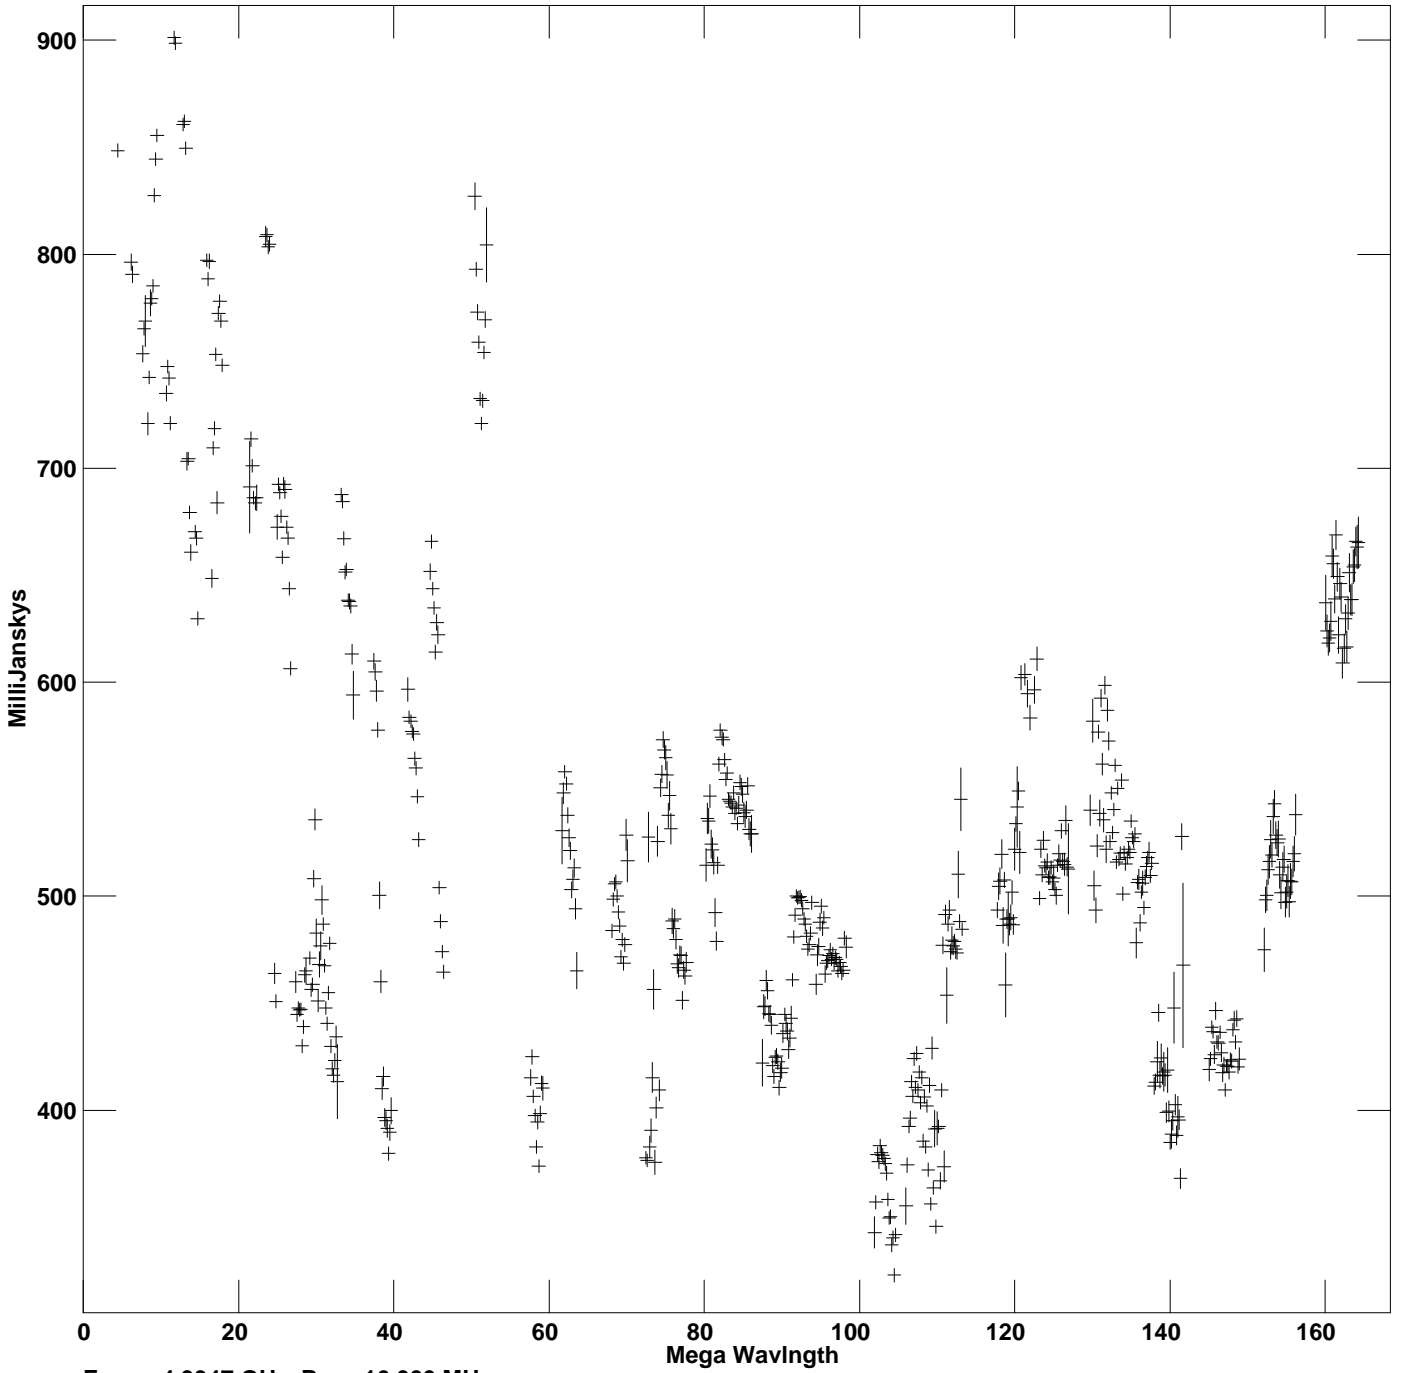

Plot file version 1 created 29-JUL-2019 16:05:53
Amplitude vs UV dist for 1123+264.MULTI.1 Source:1123+264
Ants * - * Stokes I IF# 1 - 8 Chan# 1

Freq = 4.9347 GHz, Bw = 16.000 MHz