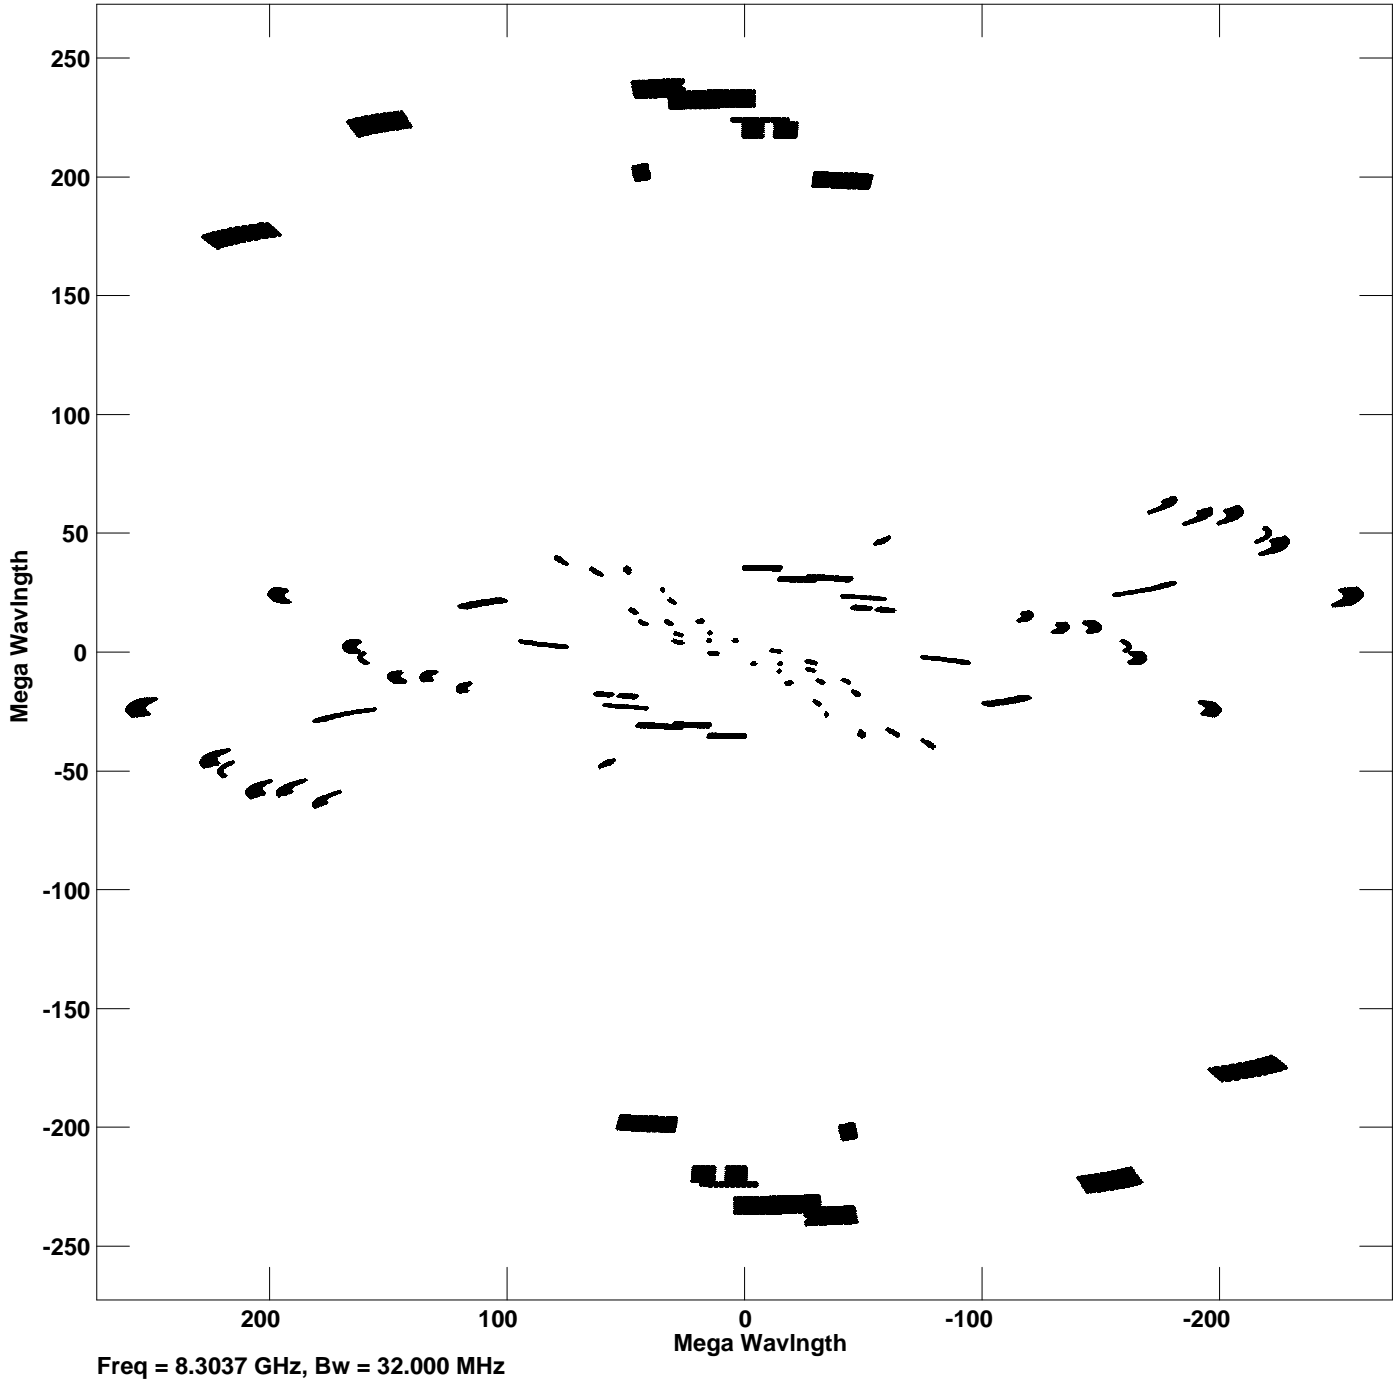

Plot file version 1 created 08-MAY-2020 01:14:27
V vs U for NGC5252.MULTI.1 Source:NGC5252
Ants * - * Stokes I IF# 1 - 8 Chan# 1

Freq = 8.3037 GHz, Bw = 32.000 MHz