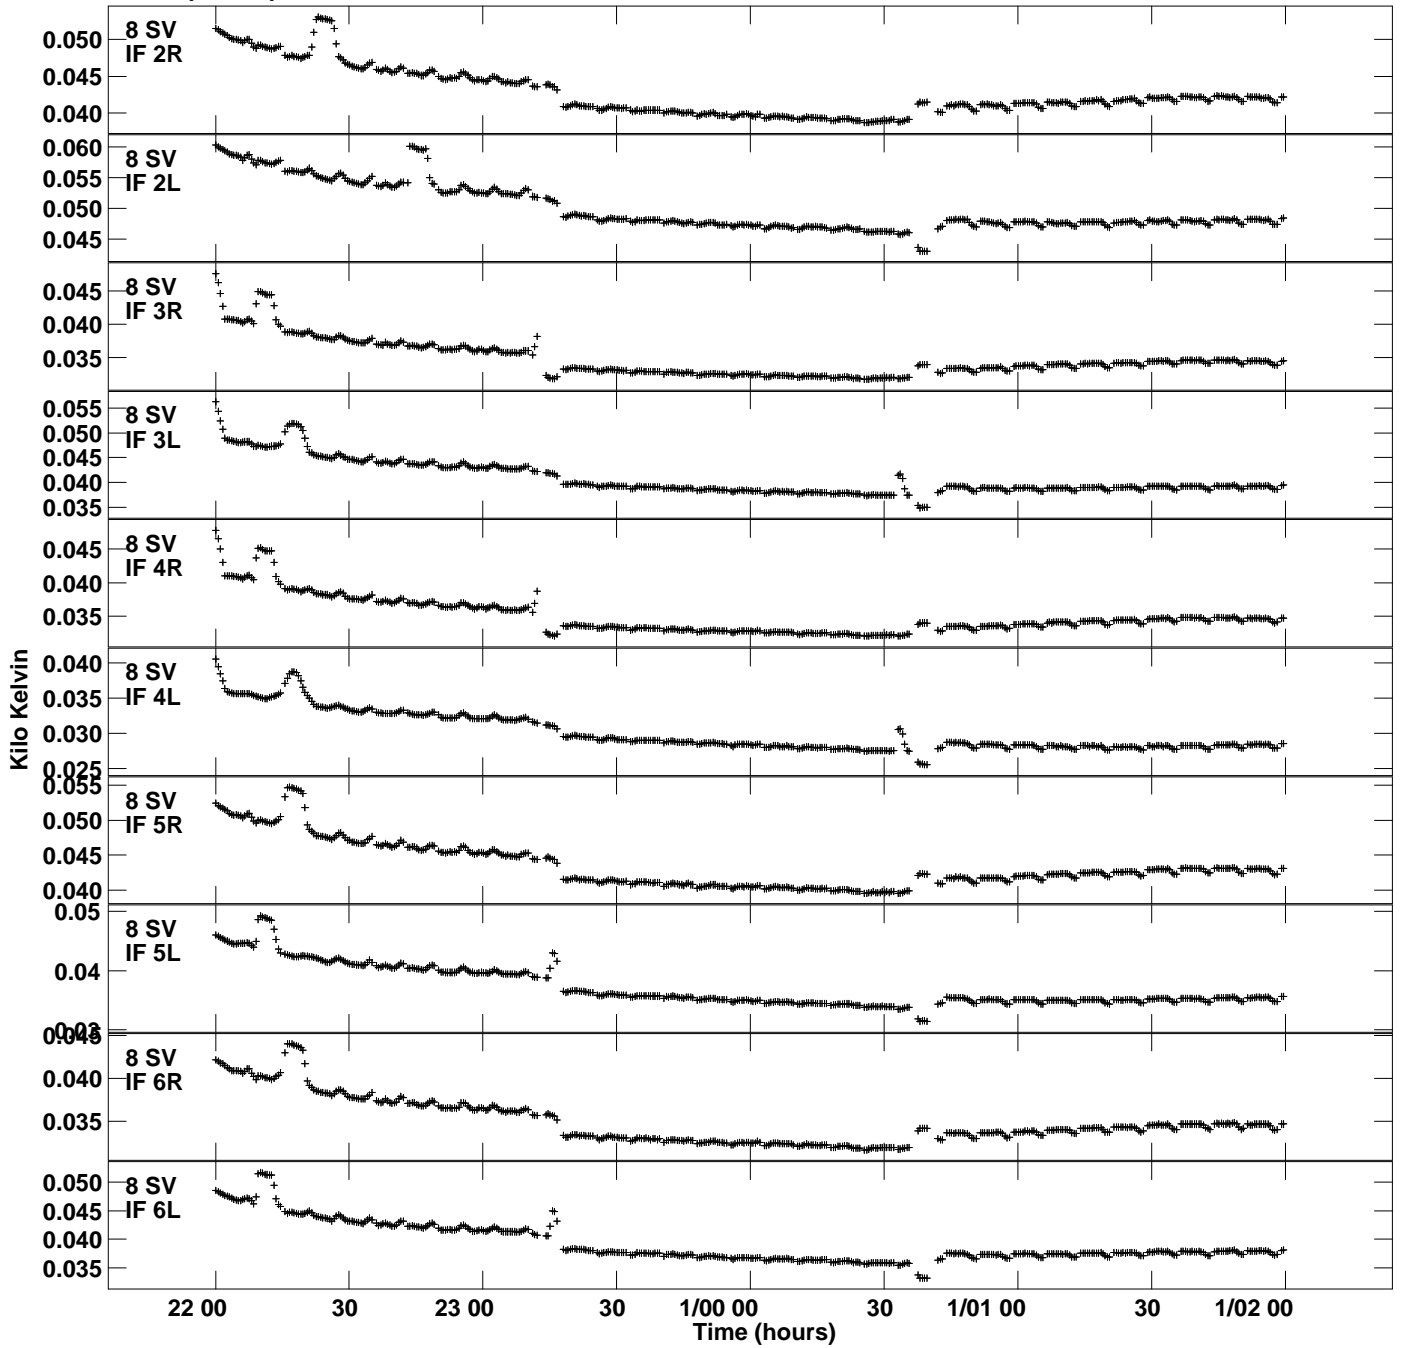

Plot file version 10 created 08-MAY-2020 00:53:56
Ts_{sys} vs UTC time for EC070E.UVDATA.1
TY 1 Rpol & Lpol IF 1 - 8