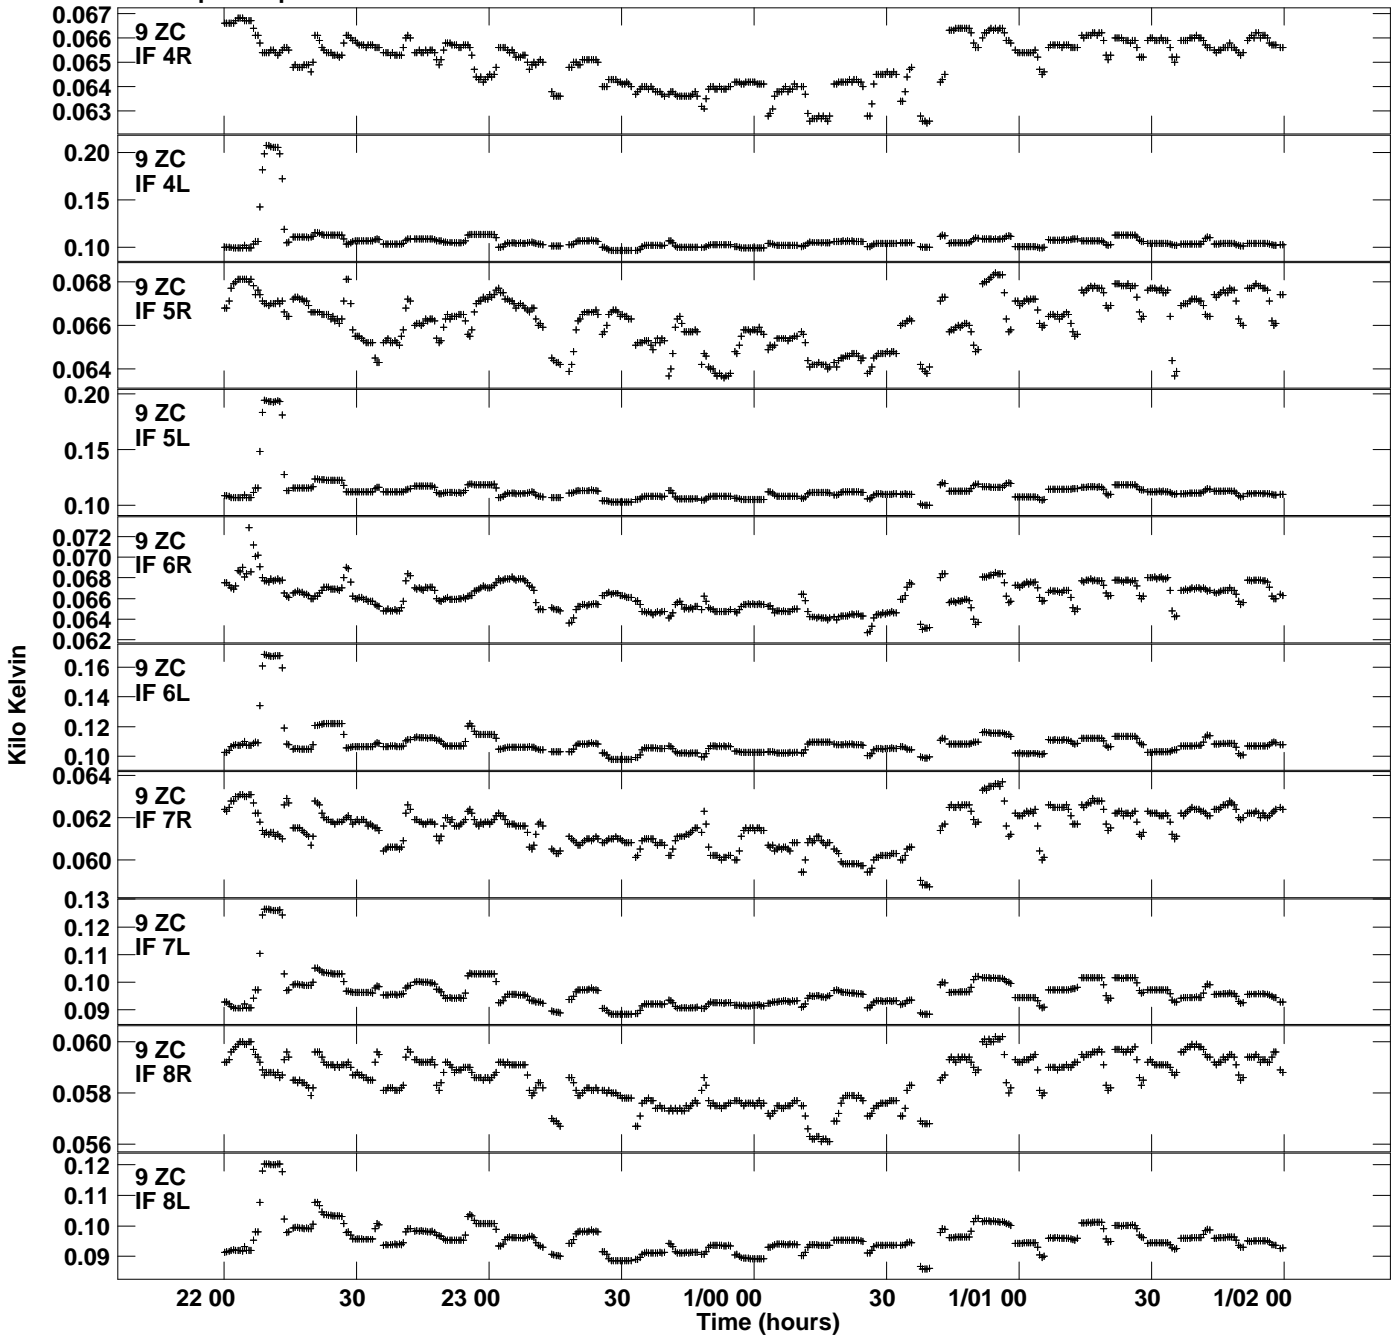

Plot file version 12 created 08-MAY-2020 00:53:56
Tsys vs UTC time for EC070E.UVDATA.1
TY 1 Rpol & Lpol IF 1 - 8