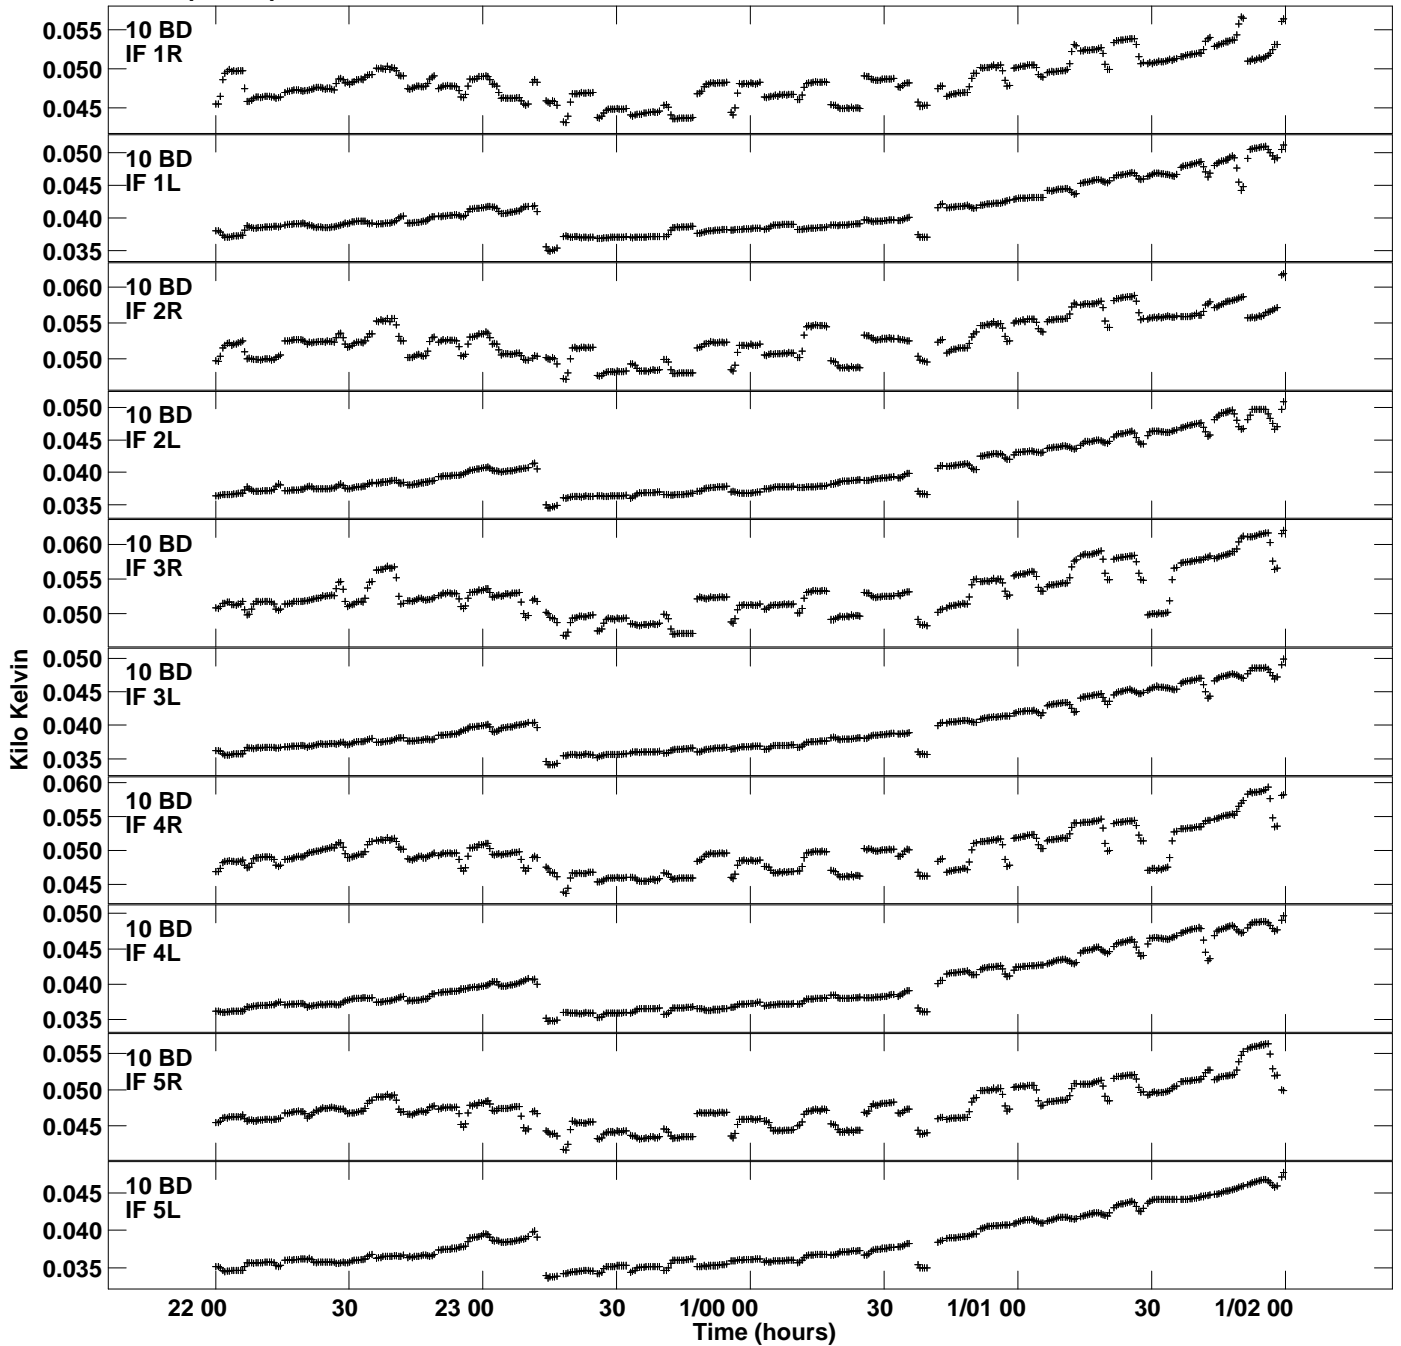

Plot file version 13 created 08-MAY-2020 00:53:56
Tsys vs UTC time for EC070E.UVDATA.1
TY 1 Rpol & Lpol IF 1 - 8