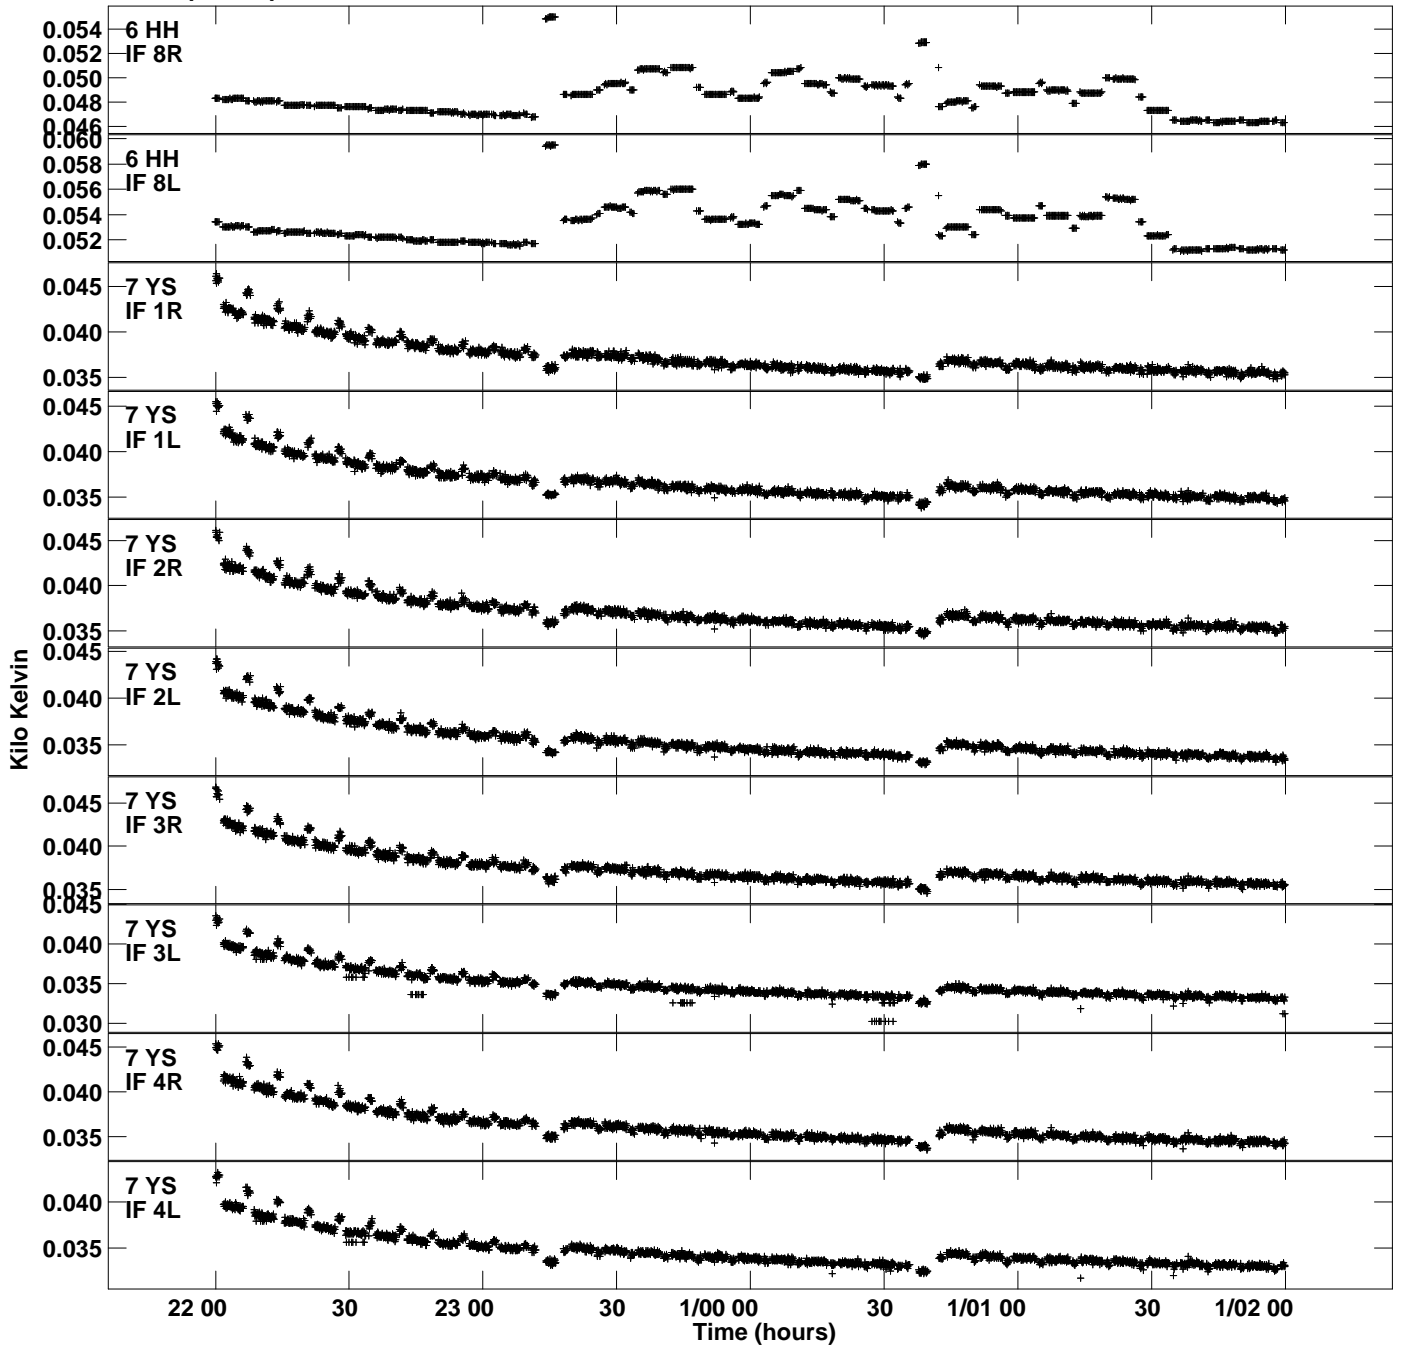

Plot file version 5 created 08-MAY-2020 00:53:56
Tsys vs UTC time for EC070E.UVDATA.1
TY 1 Rpol & Lpol IF 1 - 8

Plot file version 6 created 08-MAY-2020 00:53:56
Tsyst vs UTC time for EC070E.UVDATA.1
TY 1 Rpol & Lpol IF 1 - 8

Plot file version 7 created 08-MAY-2020 00:53:56
Tsyst vs UTC time for EC070E.UVDATA.1
TY 1 Rpol & Lpol IF 1 - 8

Plot file version 8 created 08-MAY-2020 00:53:56
Tsyst vs UTC time for EC070E.UVDATA.1
TY 1 Rpol & Lpol IF 1 - 8