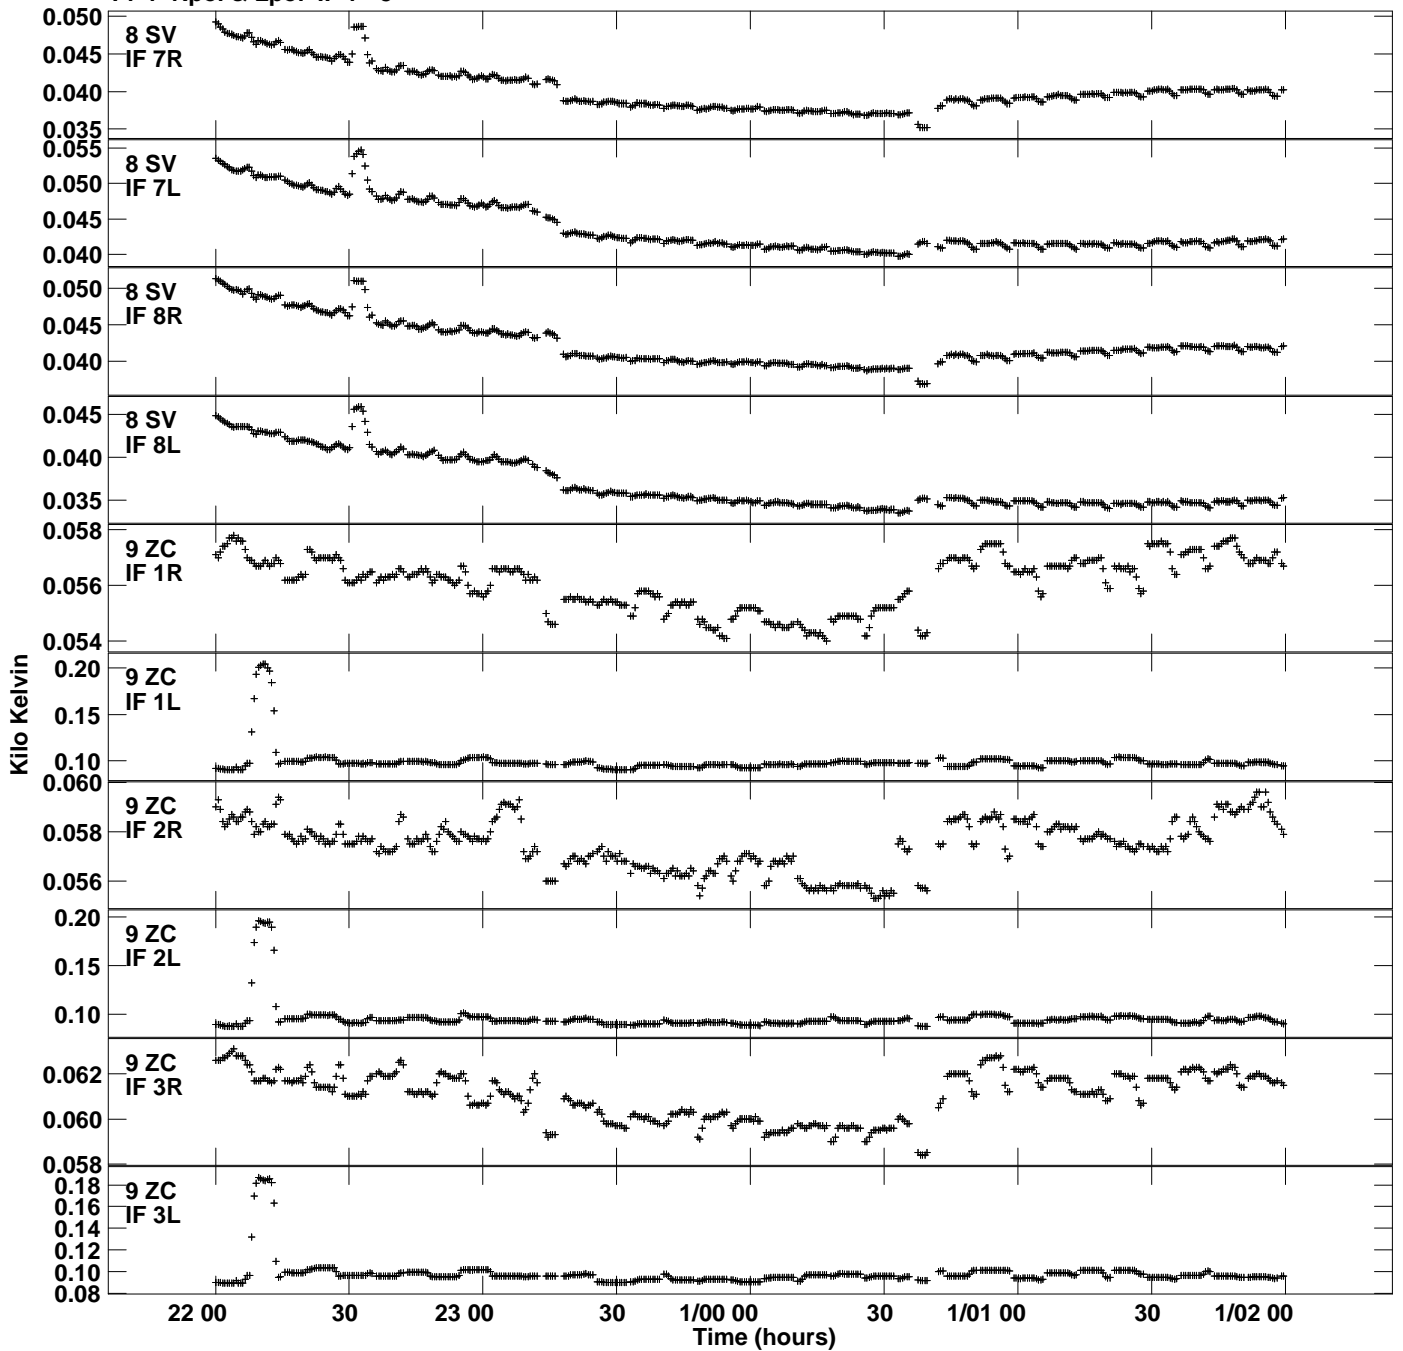

Plot file version 11 created 08-MAY-2020 00:53:56
Tsys vs UTC time for EC070E.UVDATA.1
TY 1 Rpol & Lpol IF 1 - 8