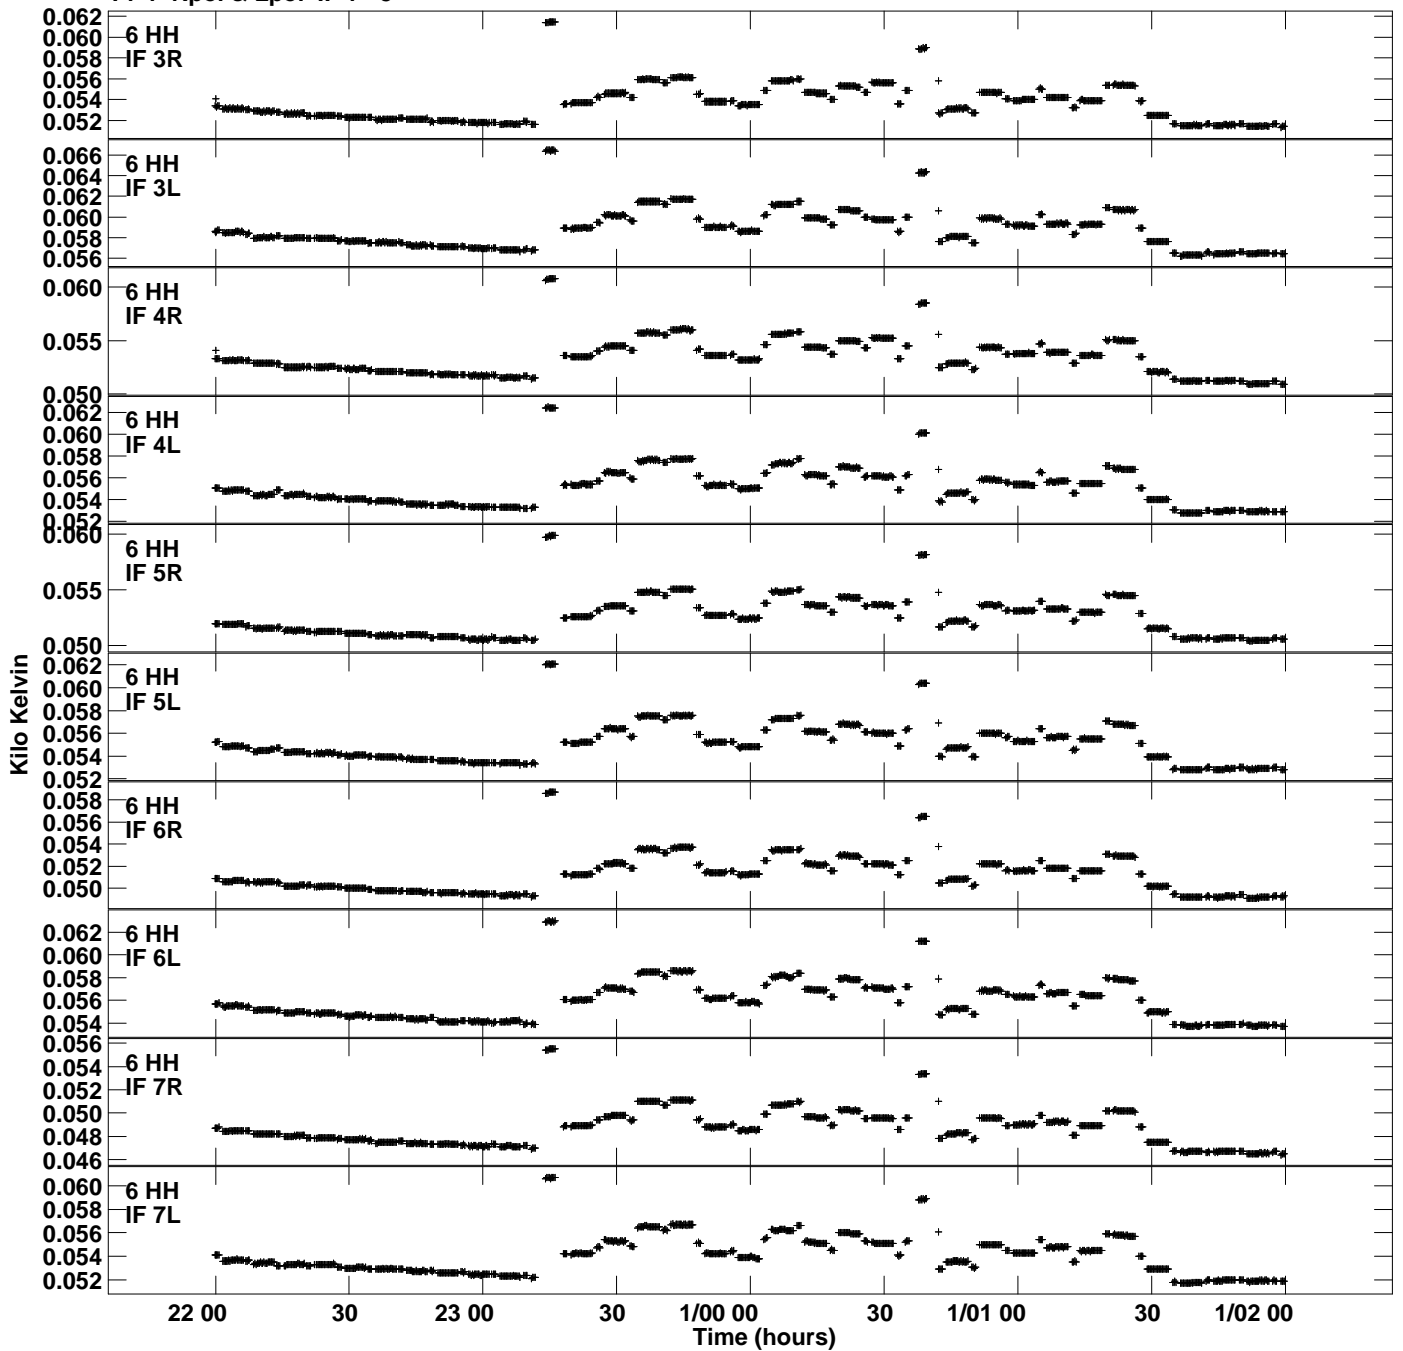

Plot file version 3 created 08-MAY-2020 00:53:56
Tsyst vs UTC time for EC070E.UVDATA.1
TY 1 Rpol & Lpol IF 1 - 8

Plot file version 4 created 08-MAY-2020 00:53:56
Tsyst vs UTC time for EC070E.UVDATA.1
TY 1 Rpol & Lpol IF 1 - 8

Plot file version 5 created 08-MAY-2020 00:53:56
Tsys vs UTC time for EC070E.UVDATA.1
TY 1 Rpol & Lpol IF 1 - 8

Plot file version 6 created 08-MAY-2020 00:53:56
Tsyst vs UTC time for EC070E.UVDATA.1
TY 1 Rpol & Lpol IF 1 - 8

Plot file version 7 created 08-MAY-2020 00:53:56
Tsyst vs UTC time for EC070E.UVDATA.1
TY 1 Rpol & Lpol IF 1 - 8

Plot file version 8 created 08-MAY-2020 00:53:56
Tsyst vs UTC time for EC070E.UVDATA.1
TY 1 Rpol & Lpol IF 1 - 8