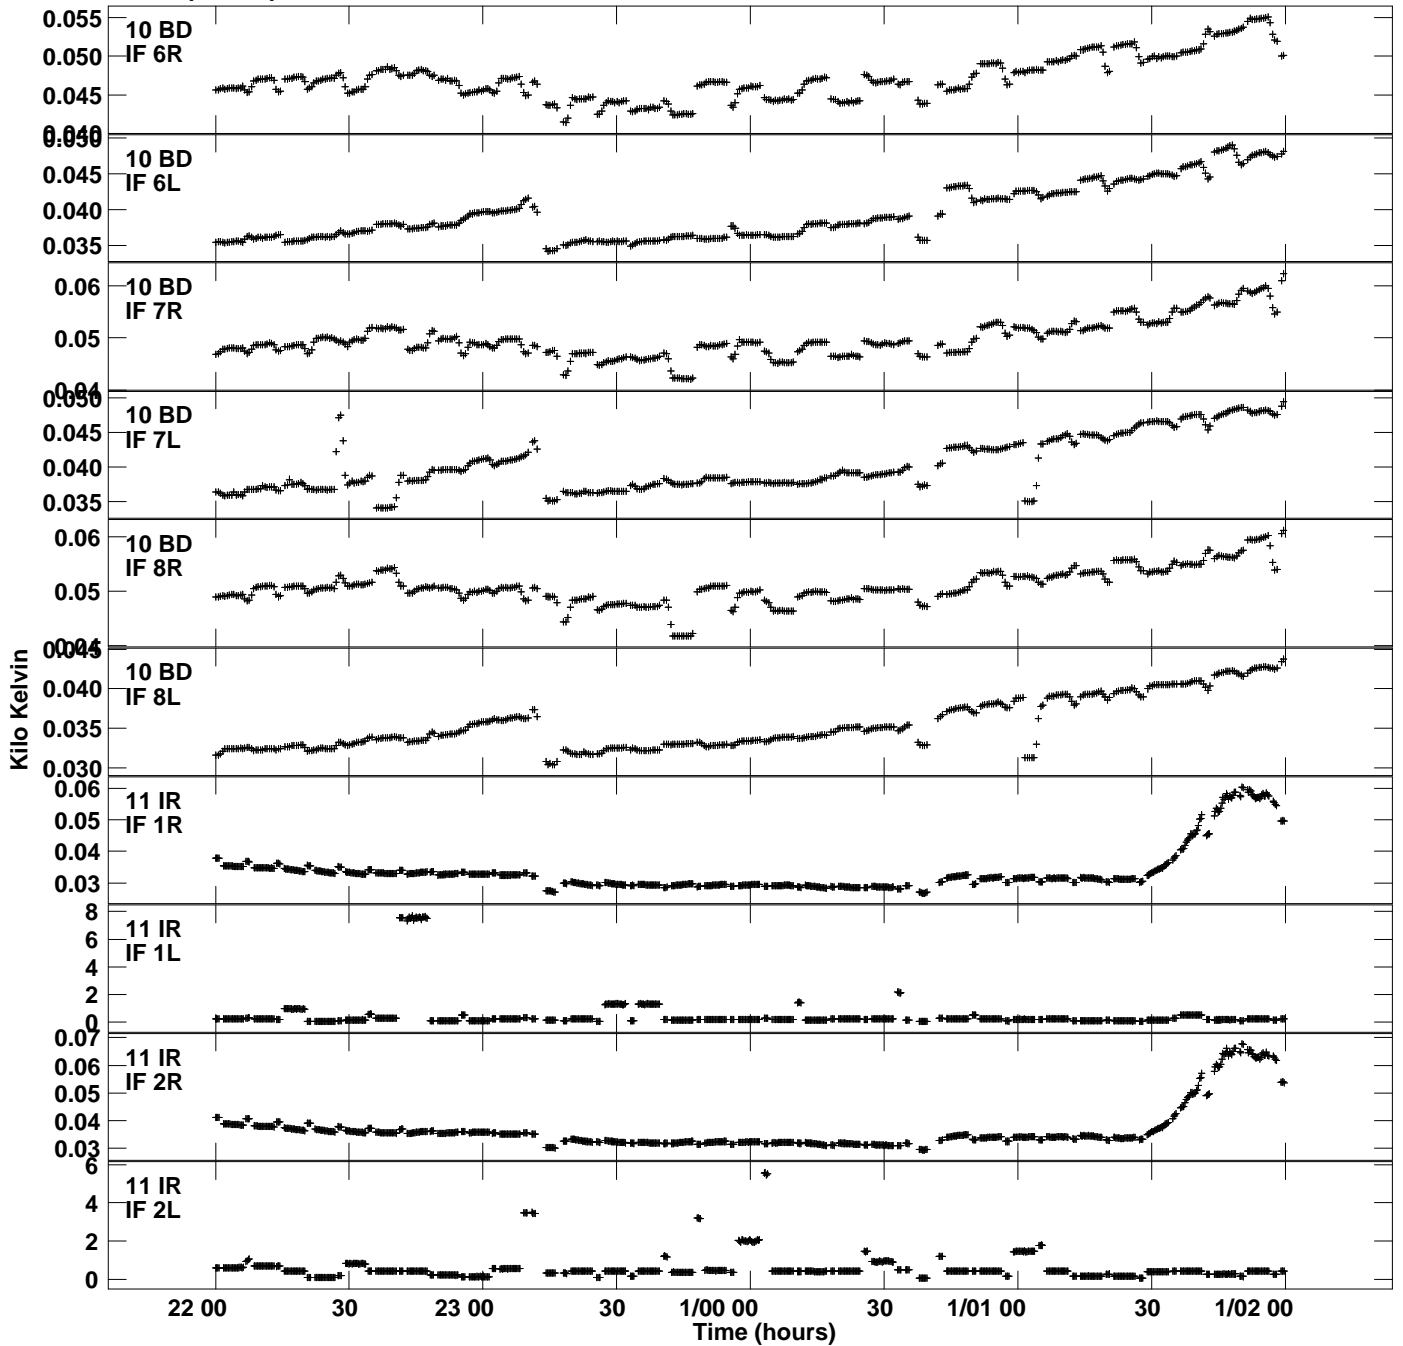

Plot file version 14 created 08-MAY-2020 00:53:56
Tsyst vs UTC time for EC070E.UVDATA.1
TY 1 Rpol & Lpol IF 1 - 8