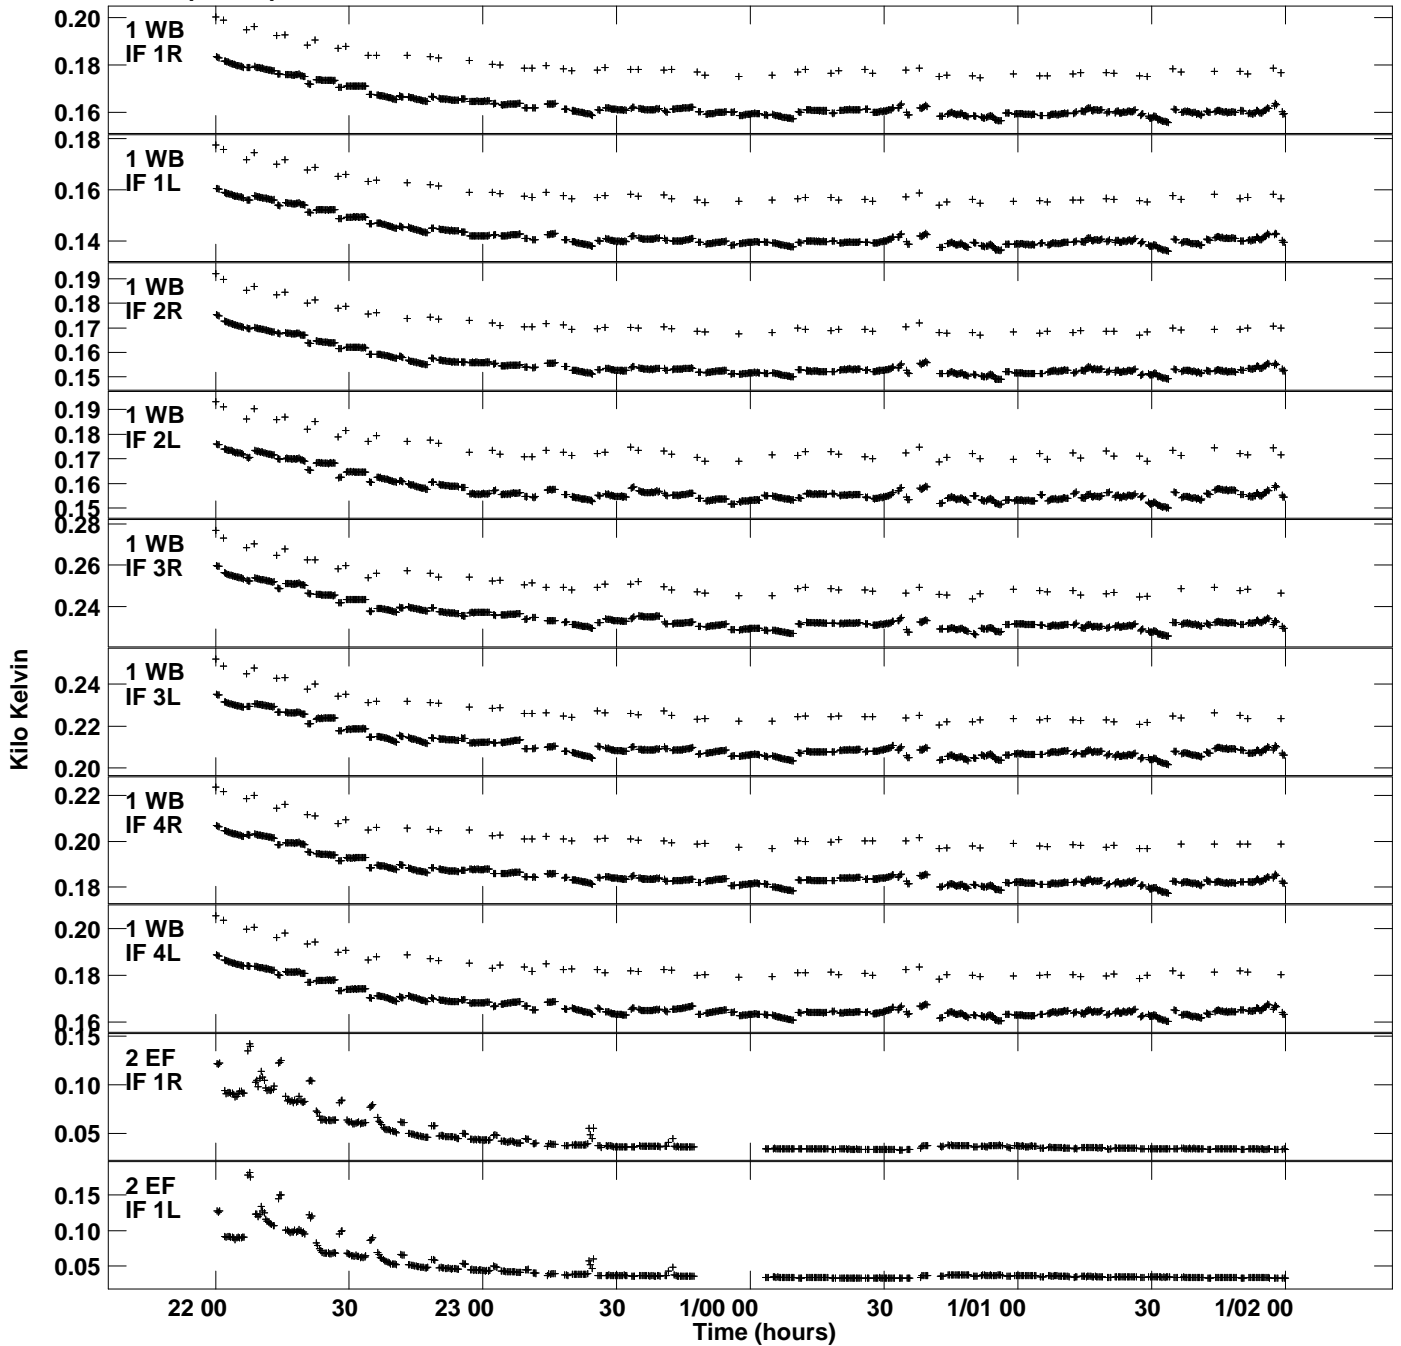

Plot file version 1 created 08-MAY-2020 00:53:56
Tsyst vs UTC time for EC070E.UVDATA.1
TY 1 Rpol & Lpol IF 1 - 8

Plot file version 2 created 08-MAY-2020 00:53:56
Tsyst vs UTC time for EC070E.UVDATA.1
TY 1 Rpol & Lpol IF 1 - 8

Plot file version 3 created 08-MAY-2020 00:53:56
Tsyst vs UTC time for EC070E.UVDATA.1
TY 1 Rpol & Lpol IF 1 - 8

Plot file version 4 created 08-MAY-2020 00:53:56
Tsyst vs UTC time for EC070E.UVDATA.1
TY 1 Rpol & Lpol IF 1 - 8

Plot file version 5 created 08-MAY-2020 00:53:56
Tsys vs UTC time for EC070E.UVDATA.1
TY 1 Rpol & Lpol IF 1 - 8

Plot file version 6 created 08-MAY-2020 00:53:56
Tsyst vs UTC time for EC070E.UVDATA.1
TY 1 Rpol & Lpol IF 1 - 8

Plot file version 7 created 08-MAY-2020 00:53:56
Tsyst vs UTC time for EC070E.UVDATA.1
TY 1 Rpol & Lpol IF 1 - 8

Plot file version 8 created 08-MAY-2020 00:53:56
Tsyst vs UTC time for EC070E.UVDATA.1
TY 1 Rpol & Lpol IF 1 - 8