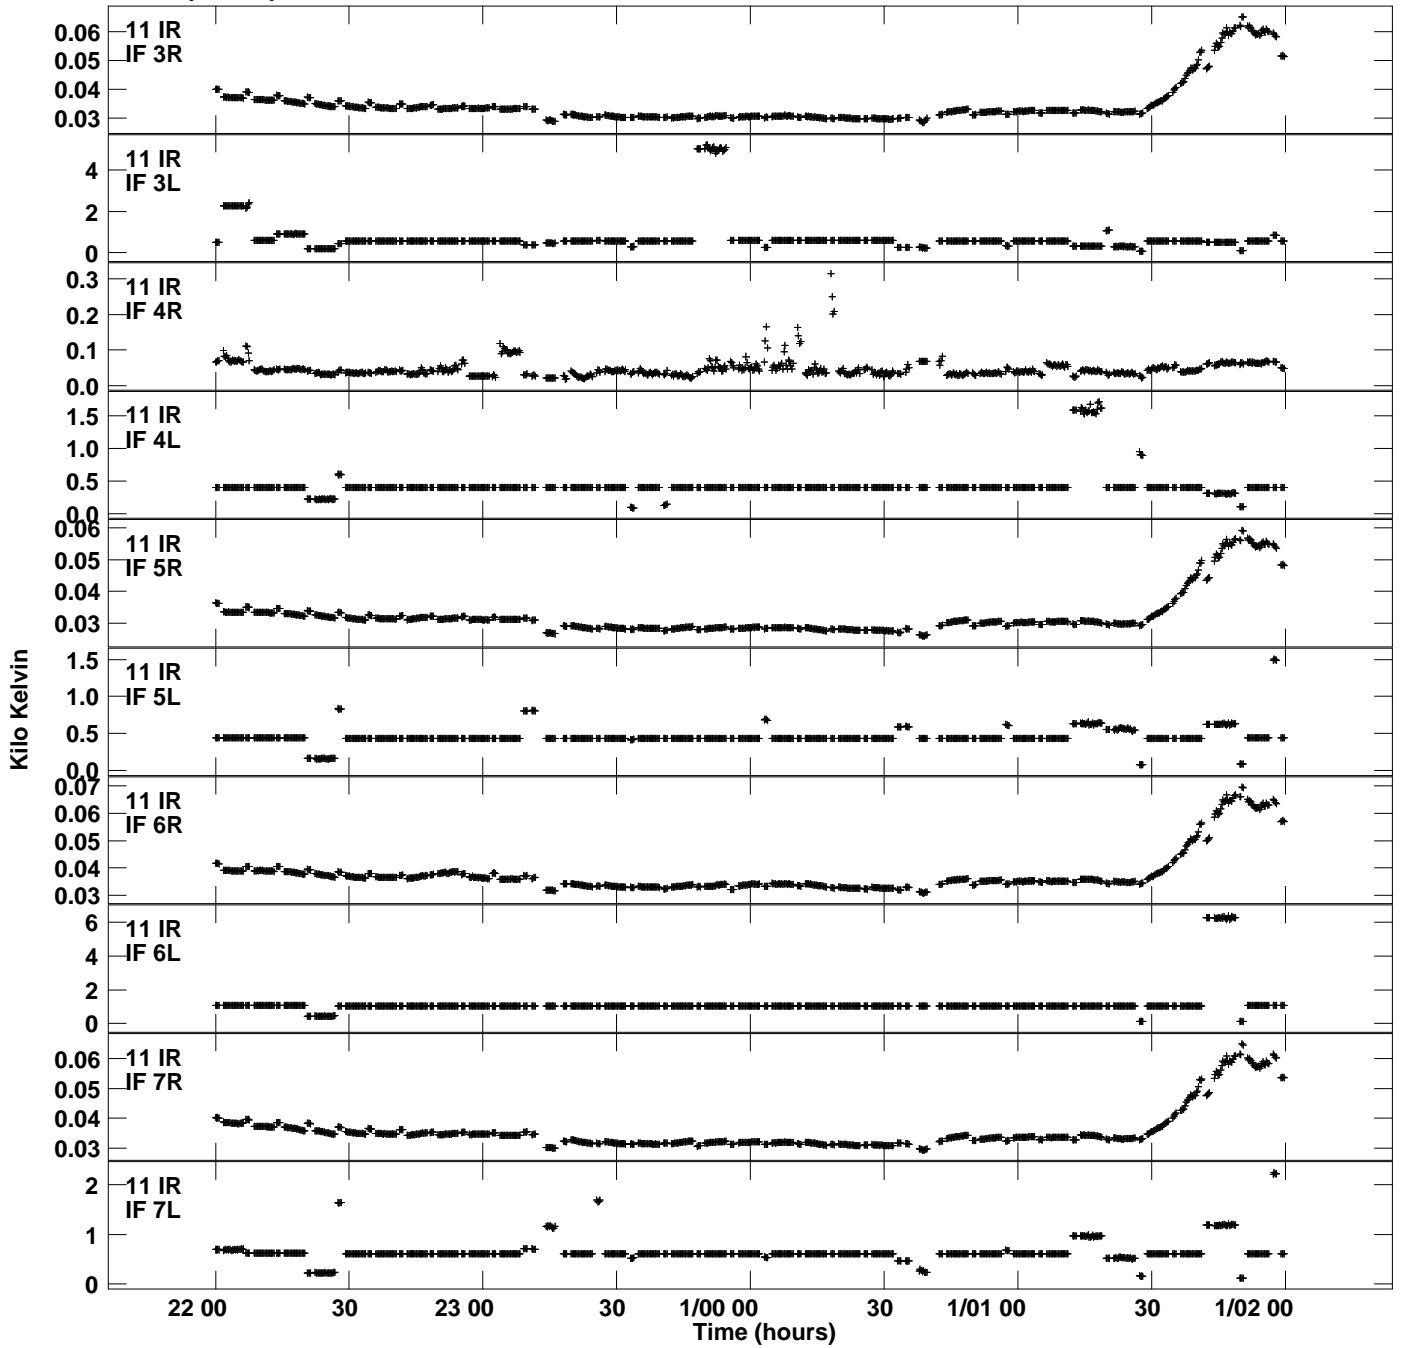

Plot file version 15 created 08-MAY-2020 00:53:57
Tsyst vs UTC time for EC070E.UVDATA.1
TY 1 Rpol & Lpol IF 1 - 8