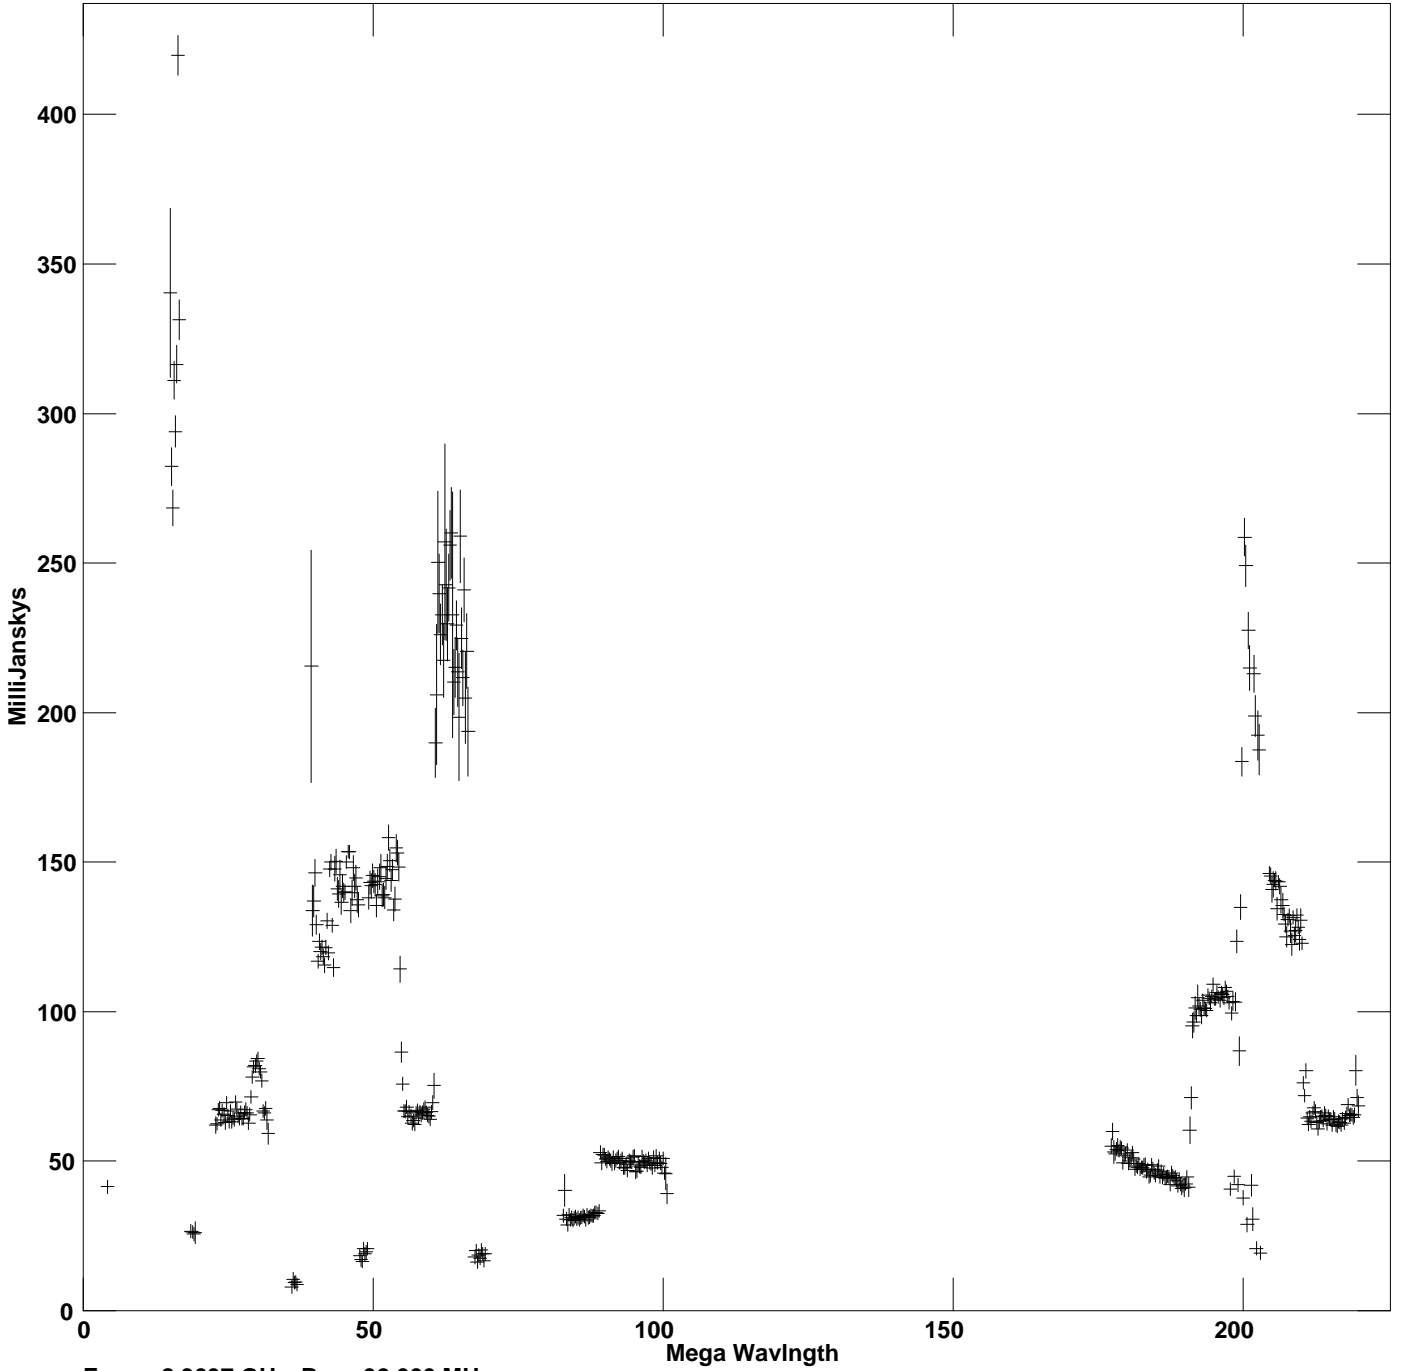

Plot file version 1 created 08-MAY-2020 01:13:53
Amplitude vs UV dist for 2E1739.1-121.MULTI.1 Source:2E1739.1-121
Ants * - * Stokes I IF# 1 - 8 Chan# 1

Freq = 8.3037 GHz, Bw = 32.000 MHz