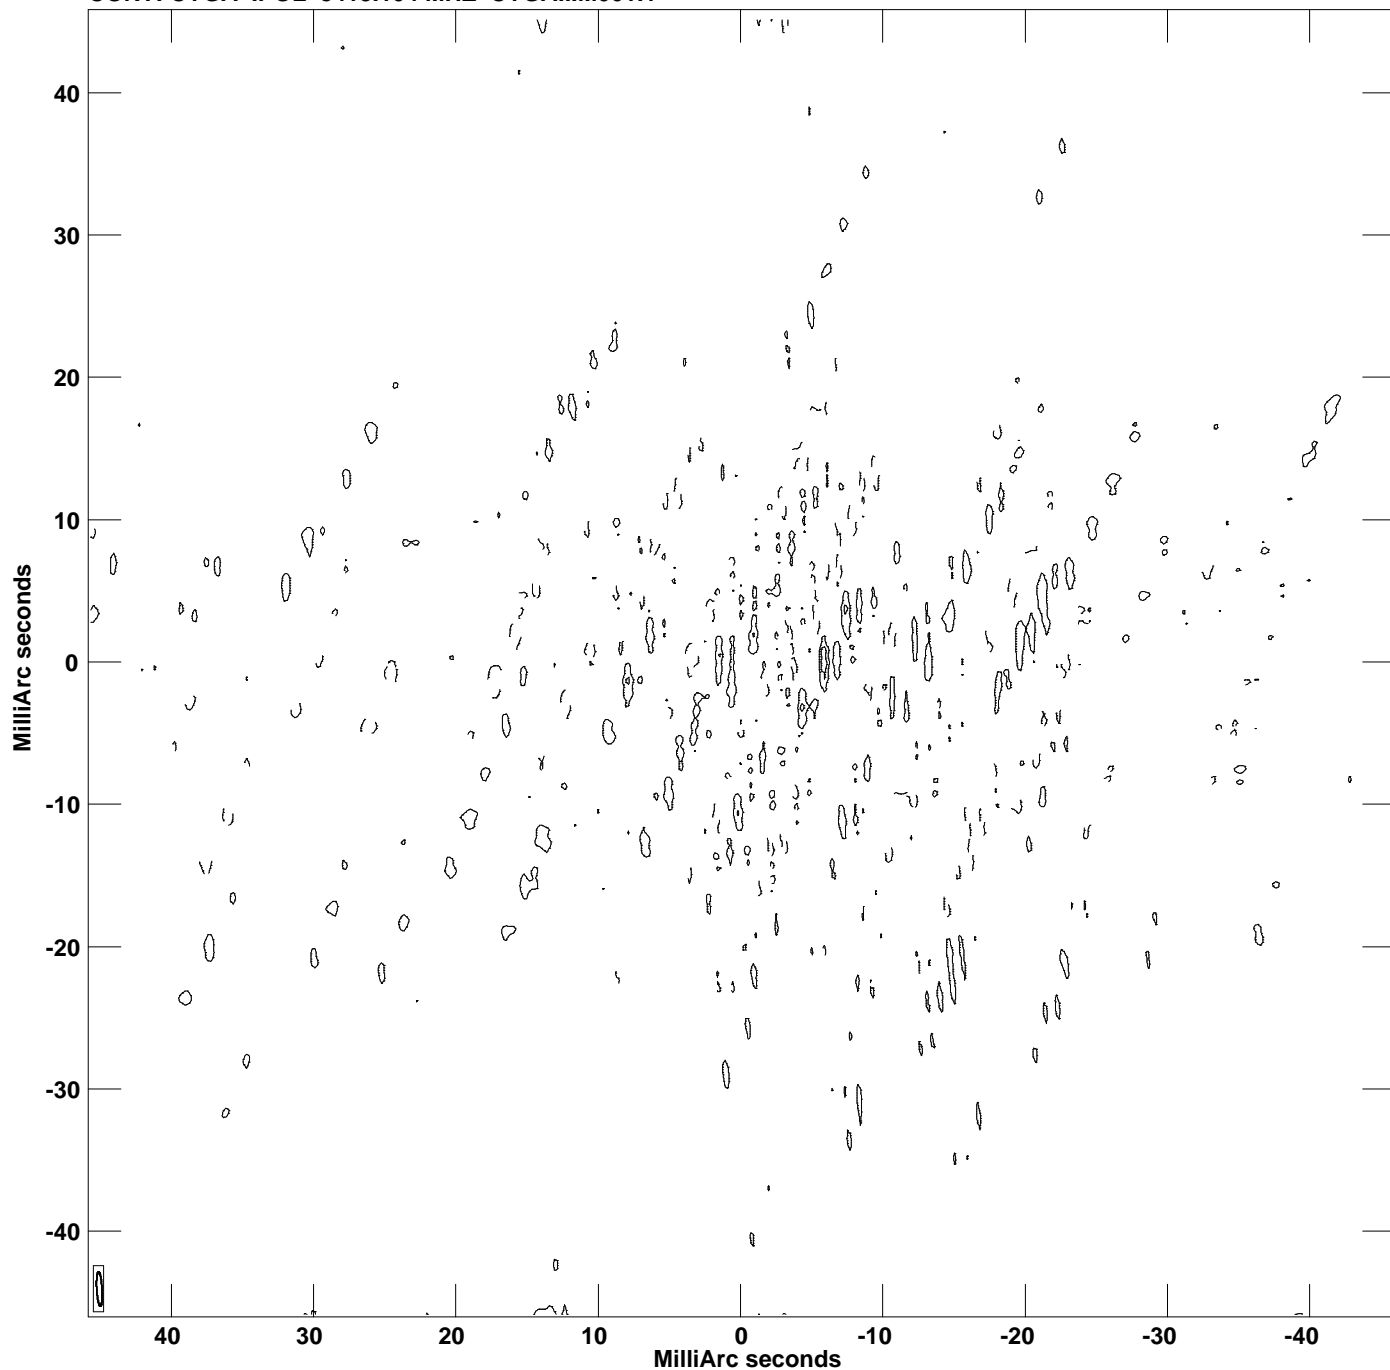

PLot file version 1 created 13-MAY-2020 13:44:55  
CONT: CYGA IPOL 8413.104 MHZ CYGA.IIM001.1

Center at RA 19 59 28.3570000 DEC 40 44 02.097000  
Cont peak flux = 4.6365E-02 JY/BEAM  
Levs = 4.636E-04 \* (-33.9, 33.88, 67.76)