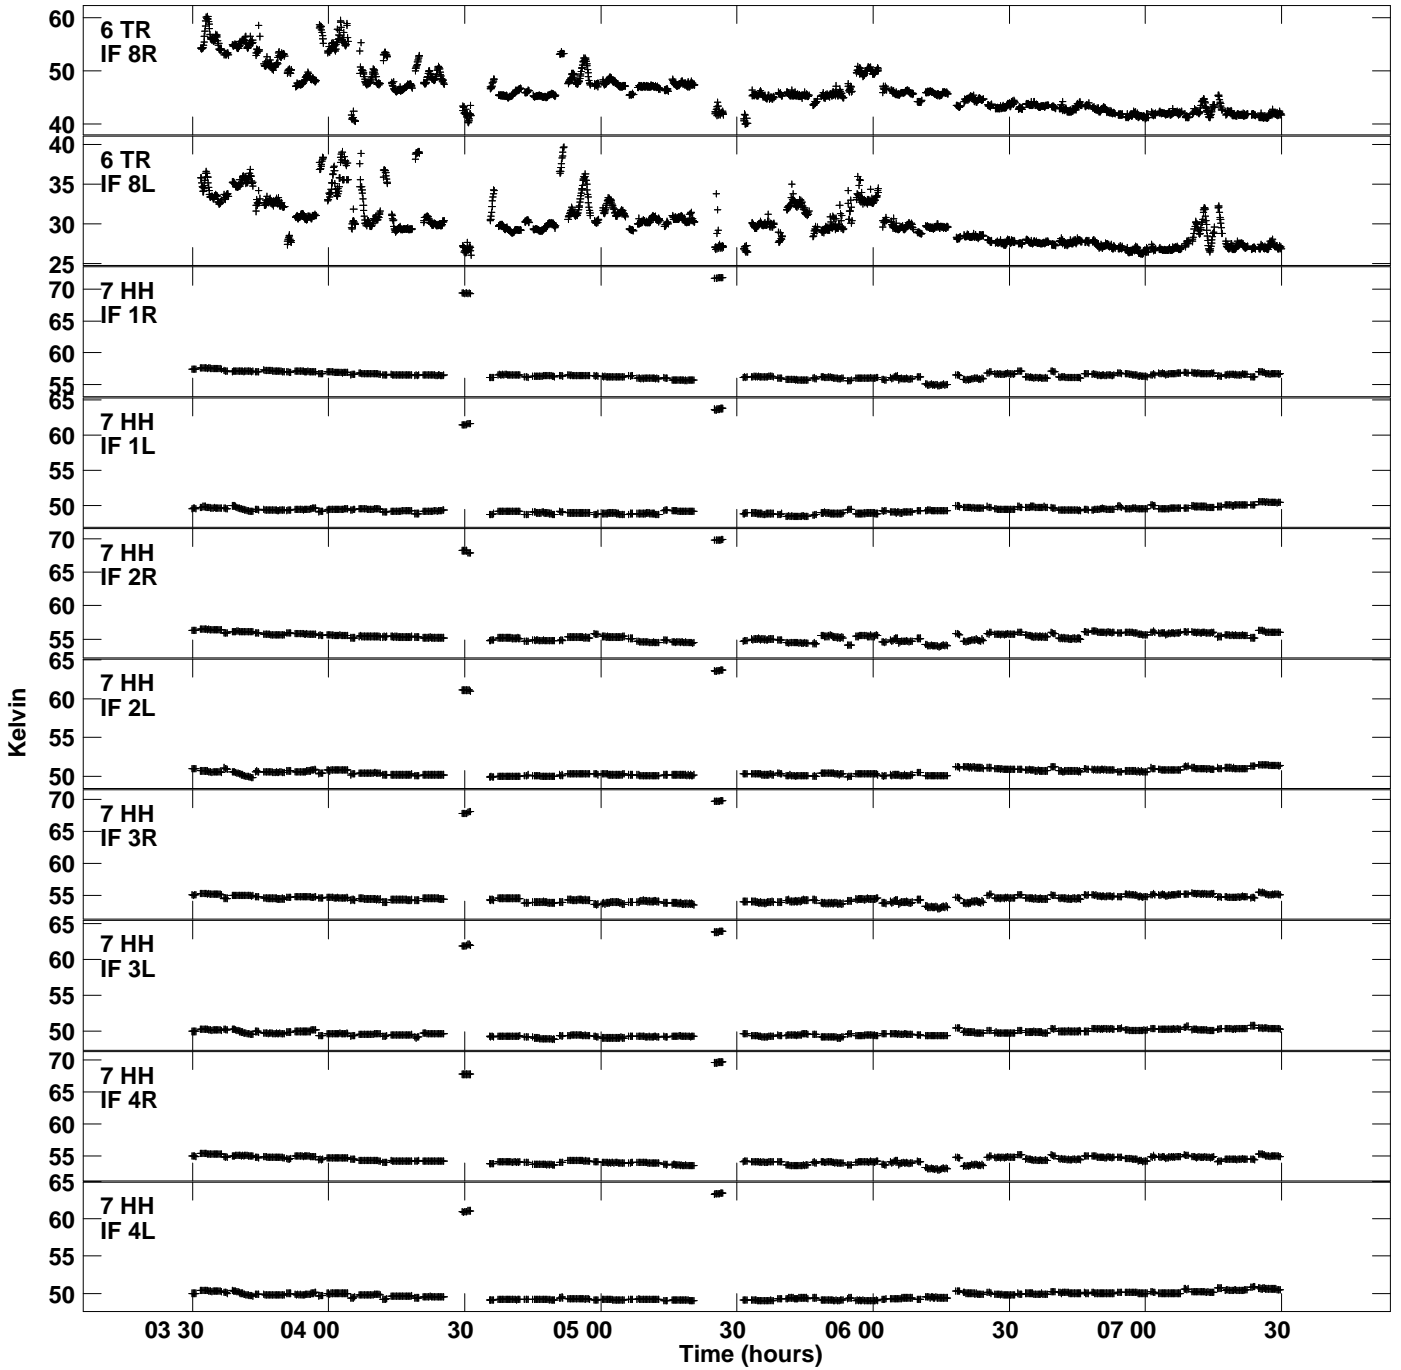

Plot file version 5 created 13-MAY-2020 13:35:31
Tsys vs UTC time for EC070I.UVDATA.1
TY 1 Rpol & Lpol IF 1 - 8

Plot file version 6 created 13-MAY-2020 13:35:31
Tsys vs UTC time for EC070I.UVDATA.1
TY 1 Rpol & Lpol IF 1 - 8

Plot file version 7 created 13-MAY-2020 13:35:31
Tsyst vs UTC time for EC070I.UVDATA.1
TY 1 Rpol & Lpol IF 1 - 8

Plot file version 8 created 13-MAY-2020 13:35:31
Tsys vs UTC time for EC070I.UVDATA.1
TY 1 Rpol & Lpol IF 1 - 8

Plot file version 9 created 13-MAY-2020 13:35:31
Ts_{sys} vs UTC time for EC070I.UVDATA.1
TY 1 Rpol & Lpol IF 1 - 8

Plot file version 10 created 13-MAY-2020 13:35:31
Tsyst vs UTC time for EC070I.UVDATA.1
TY 1 Rpol & Lpol IF 1 - 8