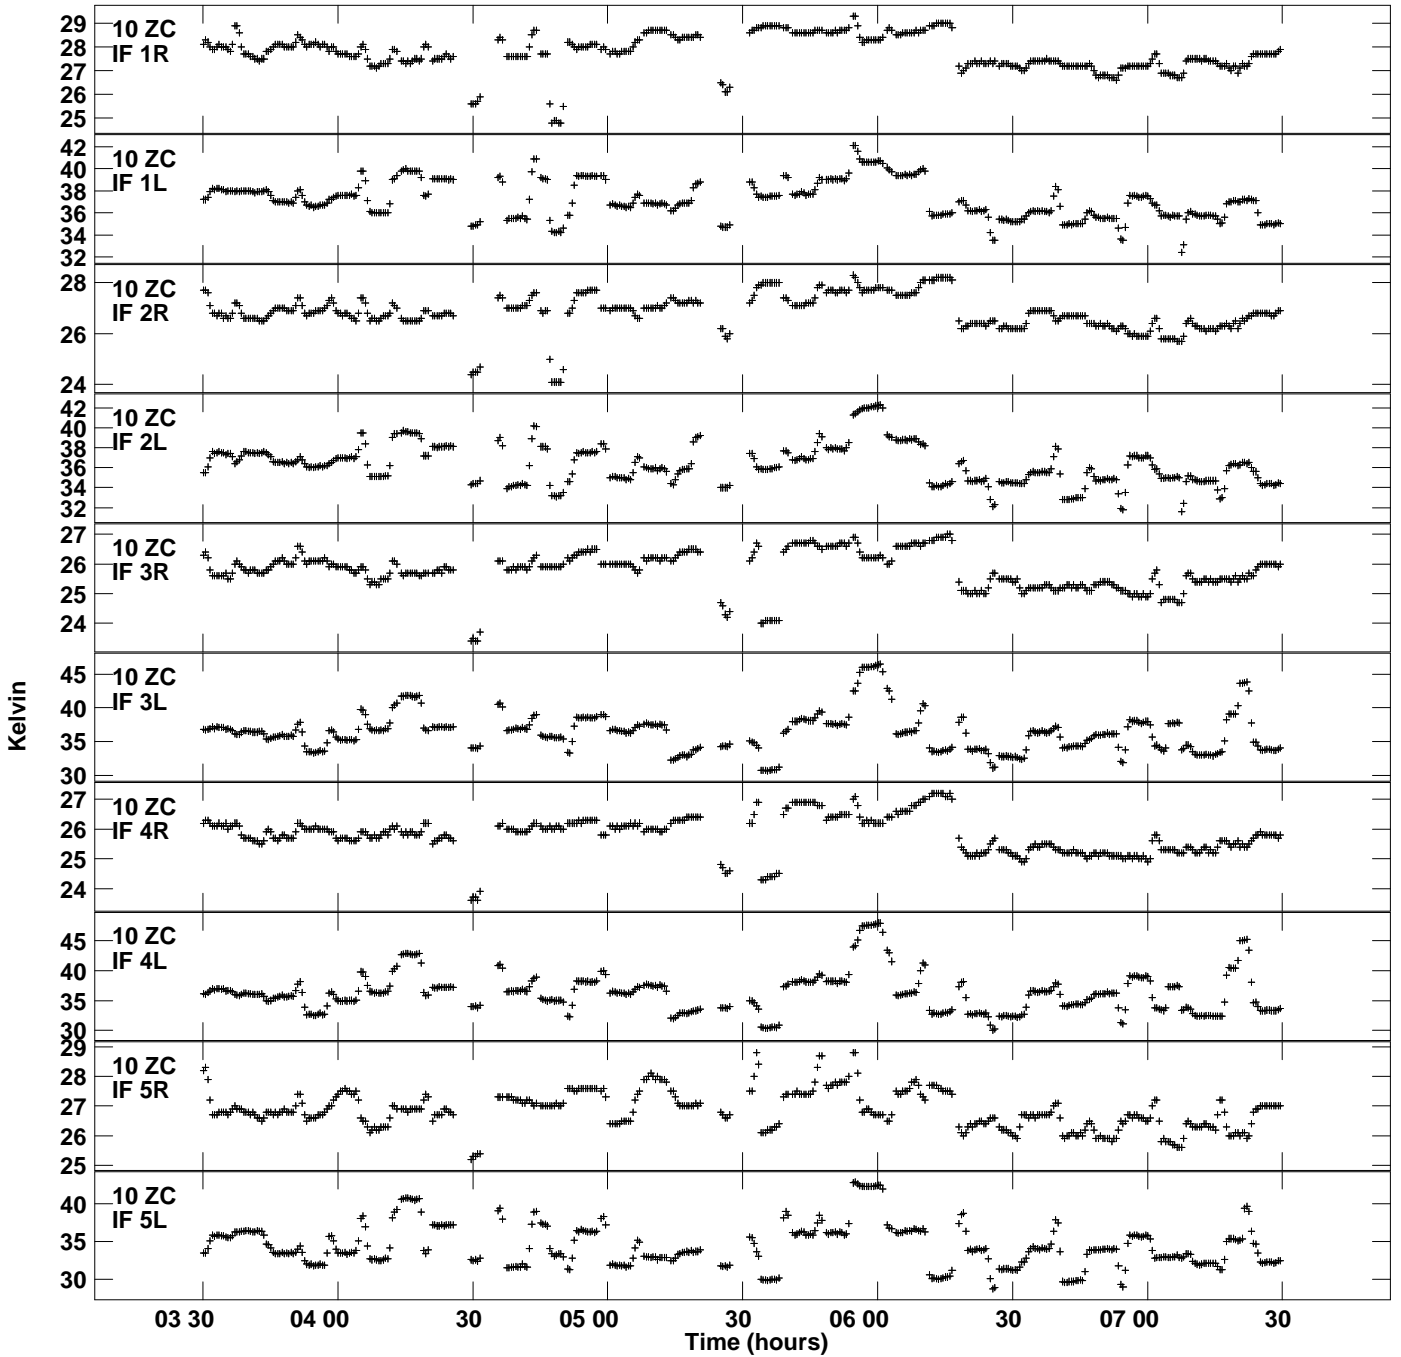

Plot file version 13 created 13-MAY-2020 13:35:31
Tsyst vs UTC time for EC070I.UVDATA.1
TY 1 Rpol & Lpol IF 1 - 8