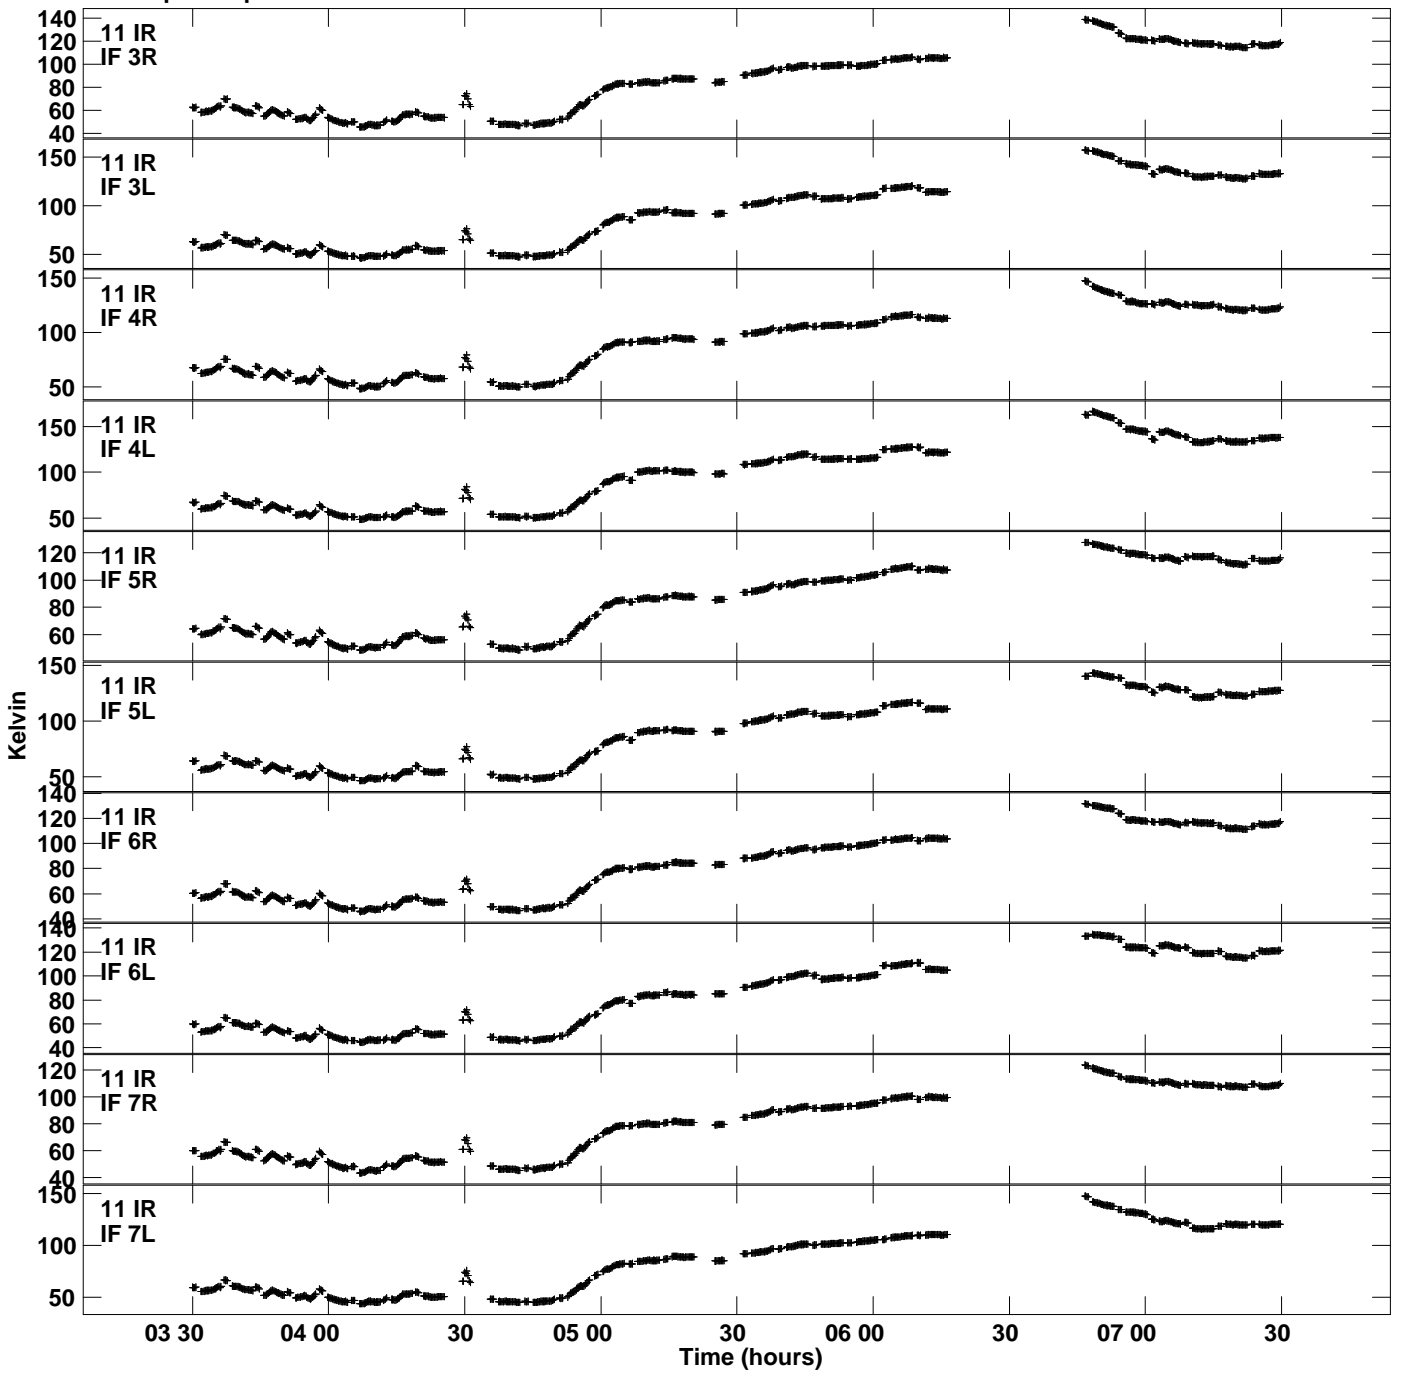

Plot file version 15 created 13-MAY-2020 13:35:31
Tsys vs UTC time for EC070I.UVDATA.1
TY 1 Rpol & Lpol IF 1 - 8