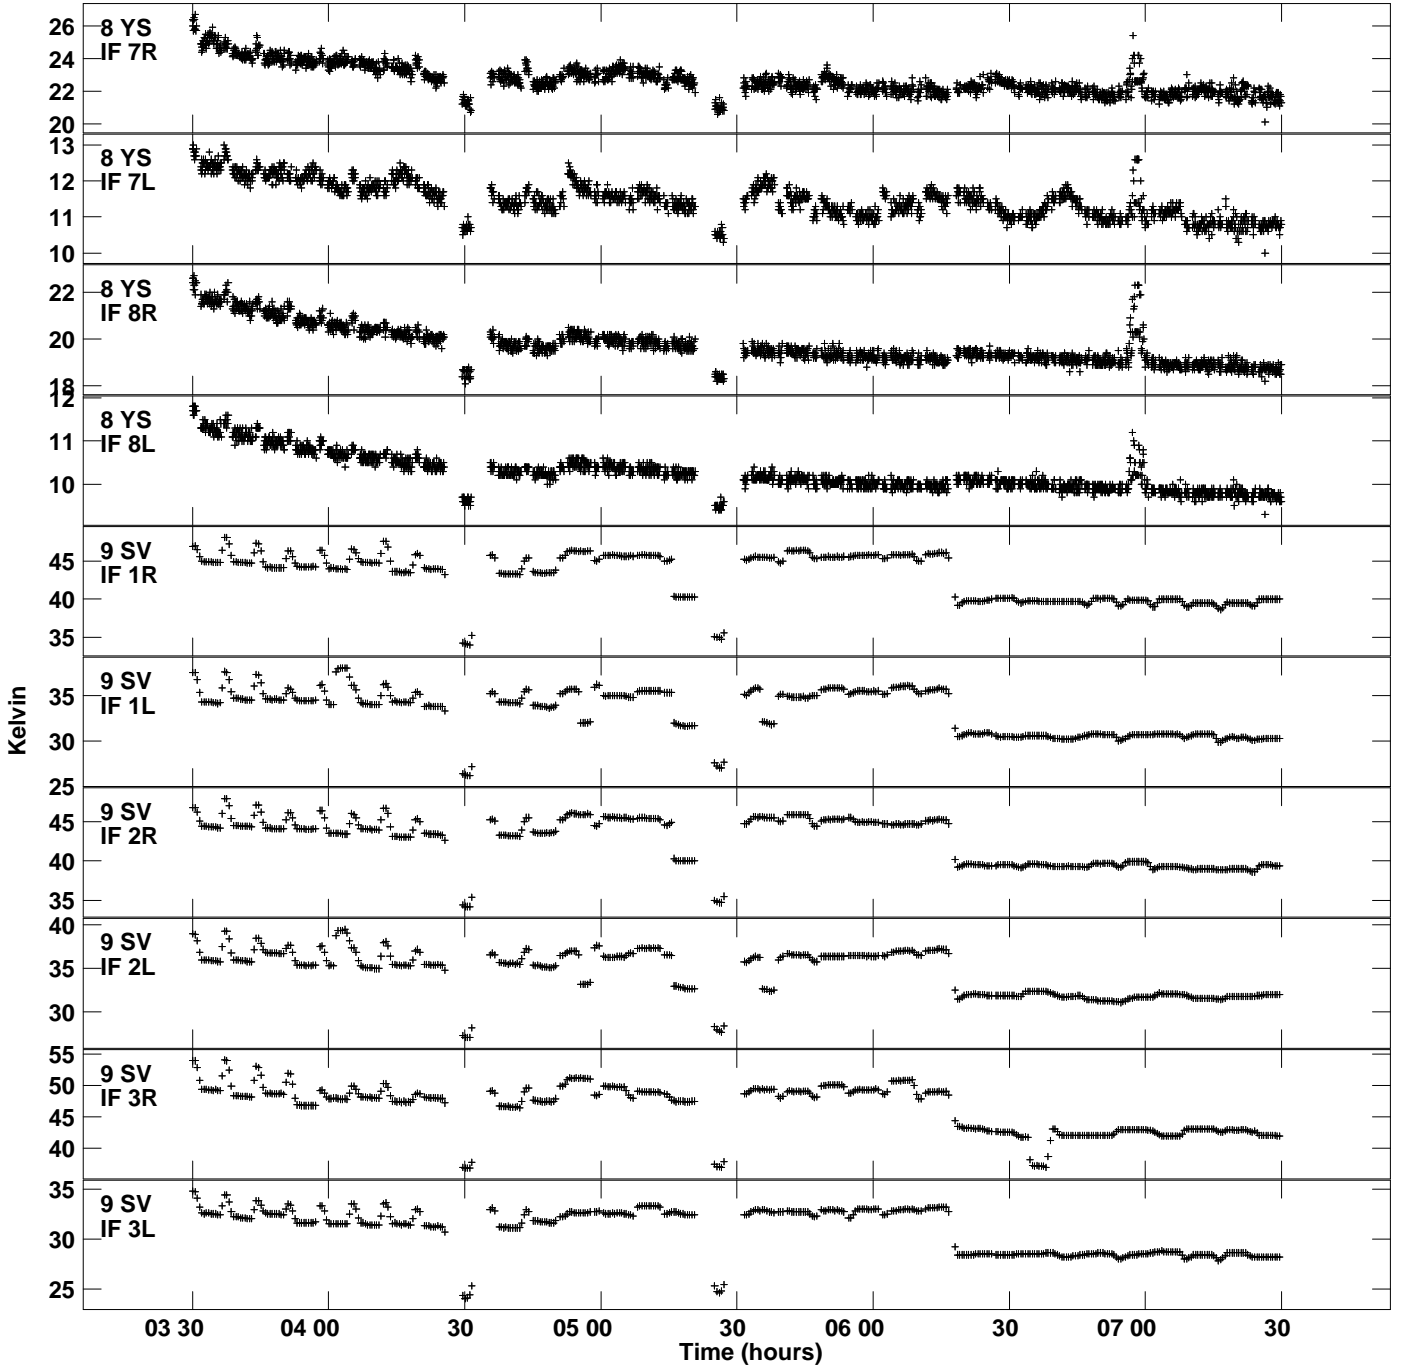

Plot file version 11 created 13-MAY-2020 13:35:31
Ts_{sys} vs UTC time for EC070I.UVDATA.1
TY 1 Rpol & Lpol IF 1 - 8