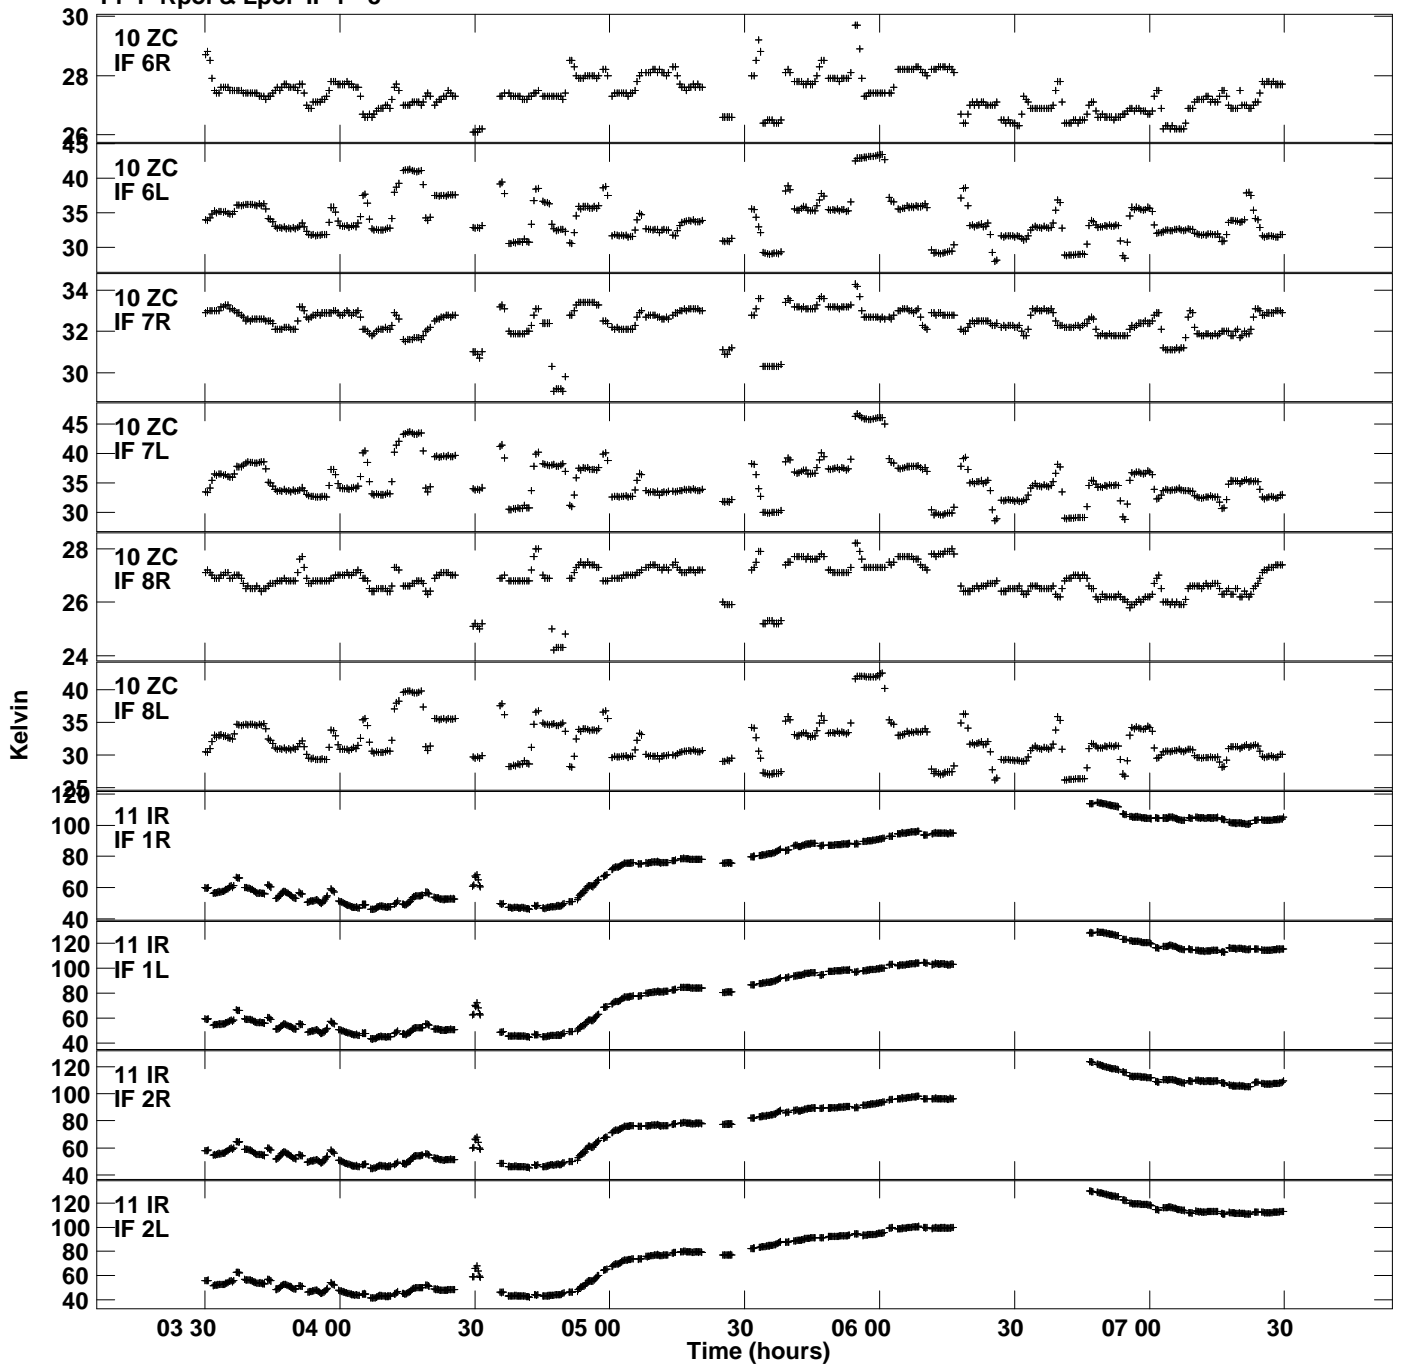

Plot file version 14 created 13-MAY-2020 13:35:31
Tsyst vs UTC time for EC070I.UVDATA.1
TY 1 Rpol & Lpol IF 1 - 8