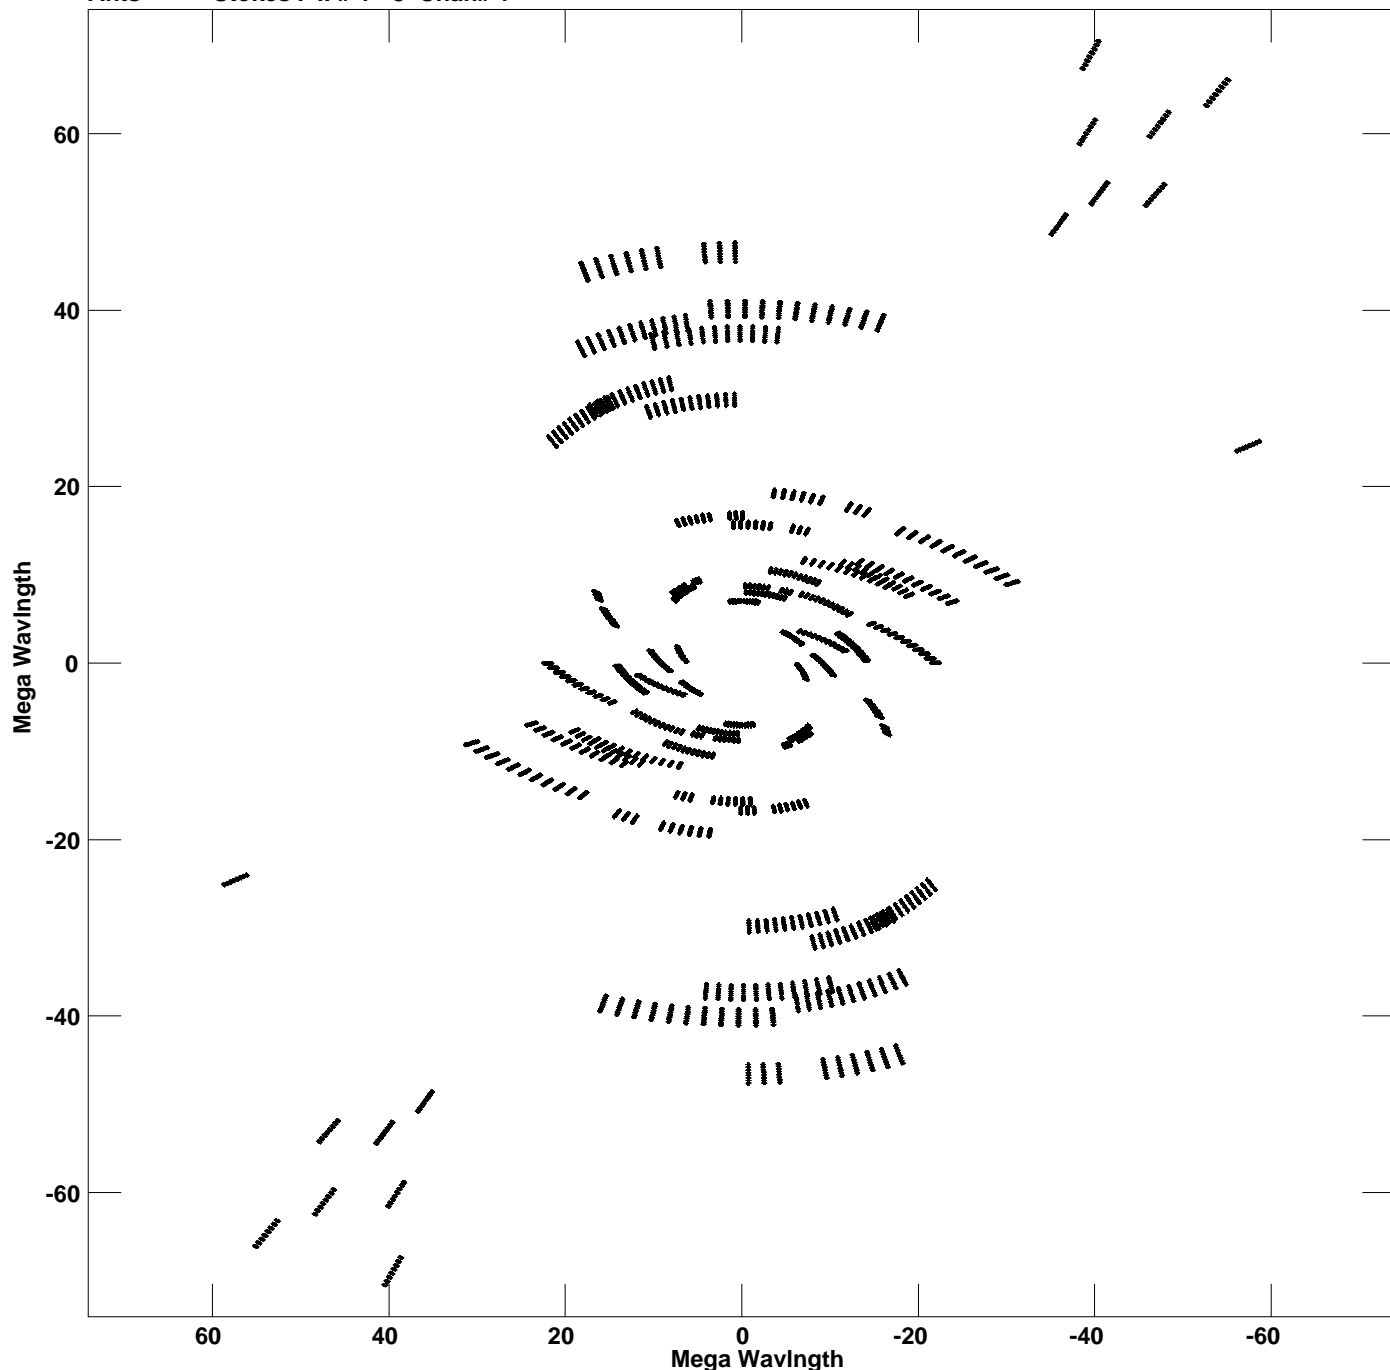

Plot file version 1 created 18-MAY-2020 21:15:24
V vs U for J0507+4645.MULTI.1 Source:J0507+4645
Ants * - * Stokes I IF# 1 - 8 Chan# 1

Freq = 4.8147 GHz, Bw = 32.000 MHz