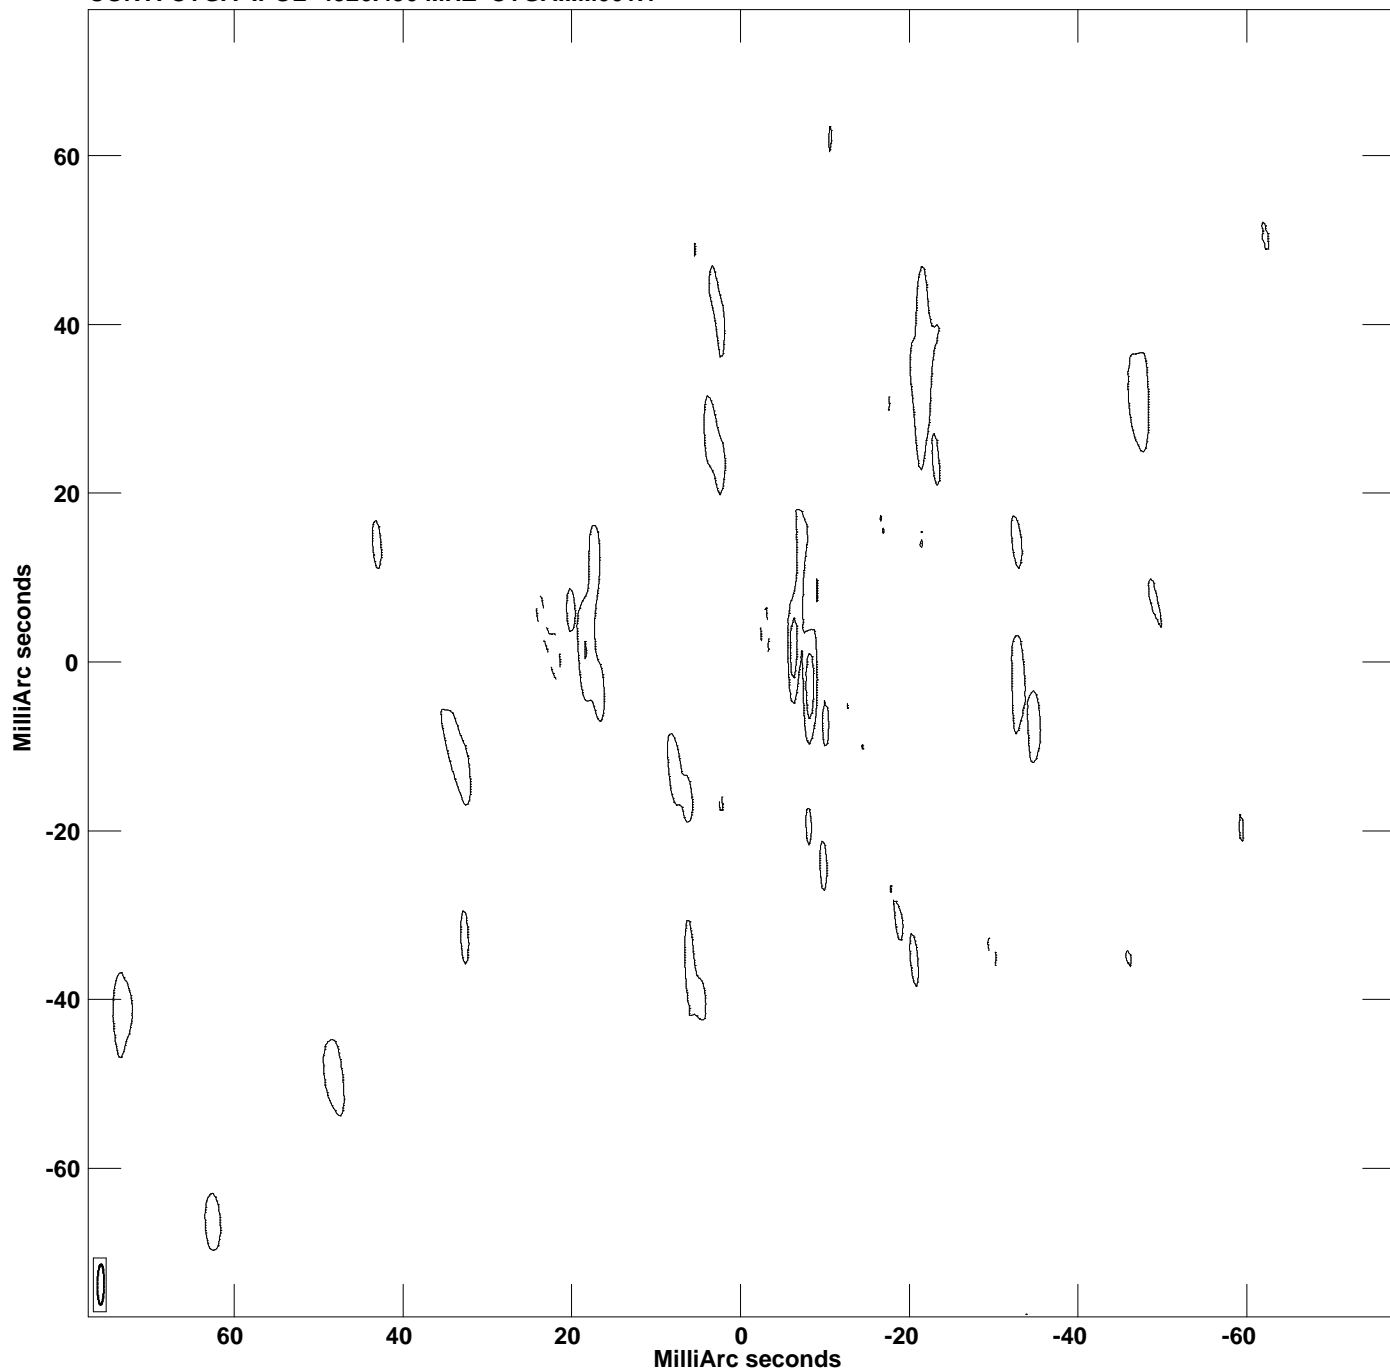

PLot file version 1 created 24-APR-2020 21:51:16  
CONT: CYGA IPOL 4926.490 MHZ CYGA.IIM001.1

Center at RA 19 59 28.3570000 DEC 40 44 02.097000  
Cont peak flux = 6.6066E-02 JY/BEAM  
Levs = 6.607E-04 \* (-35.1, 35.10, 70.20)