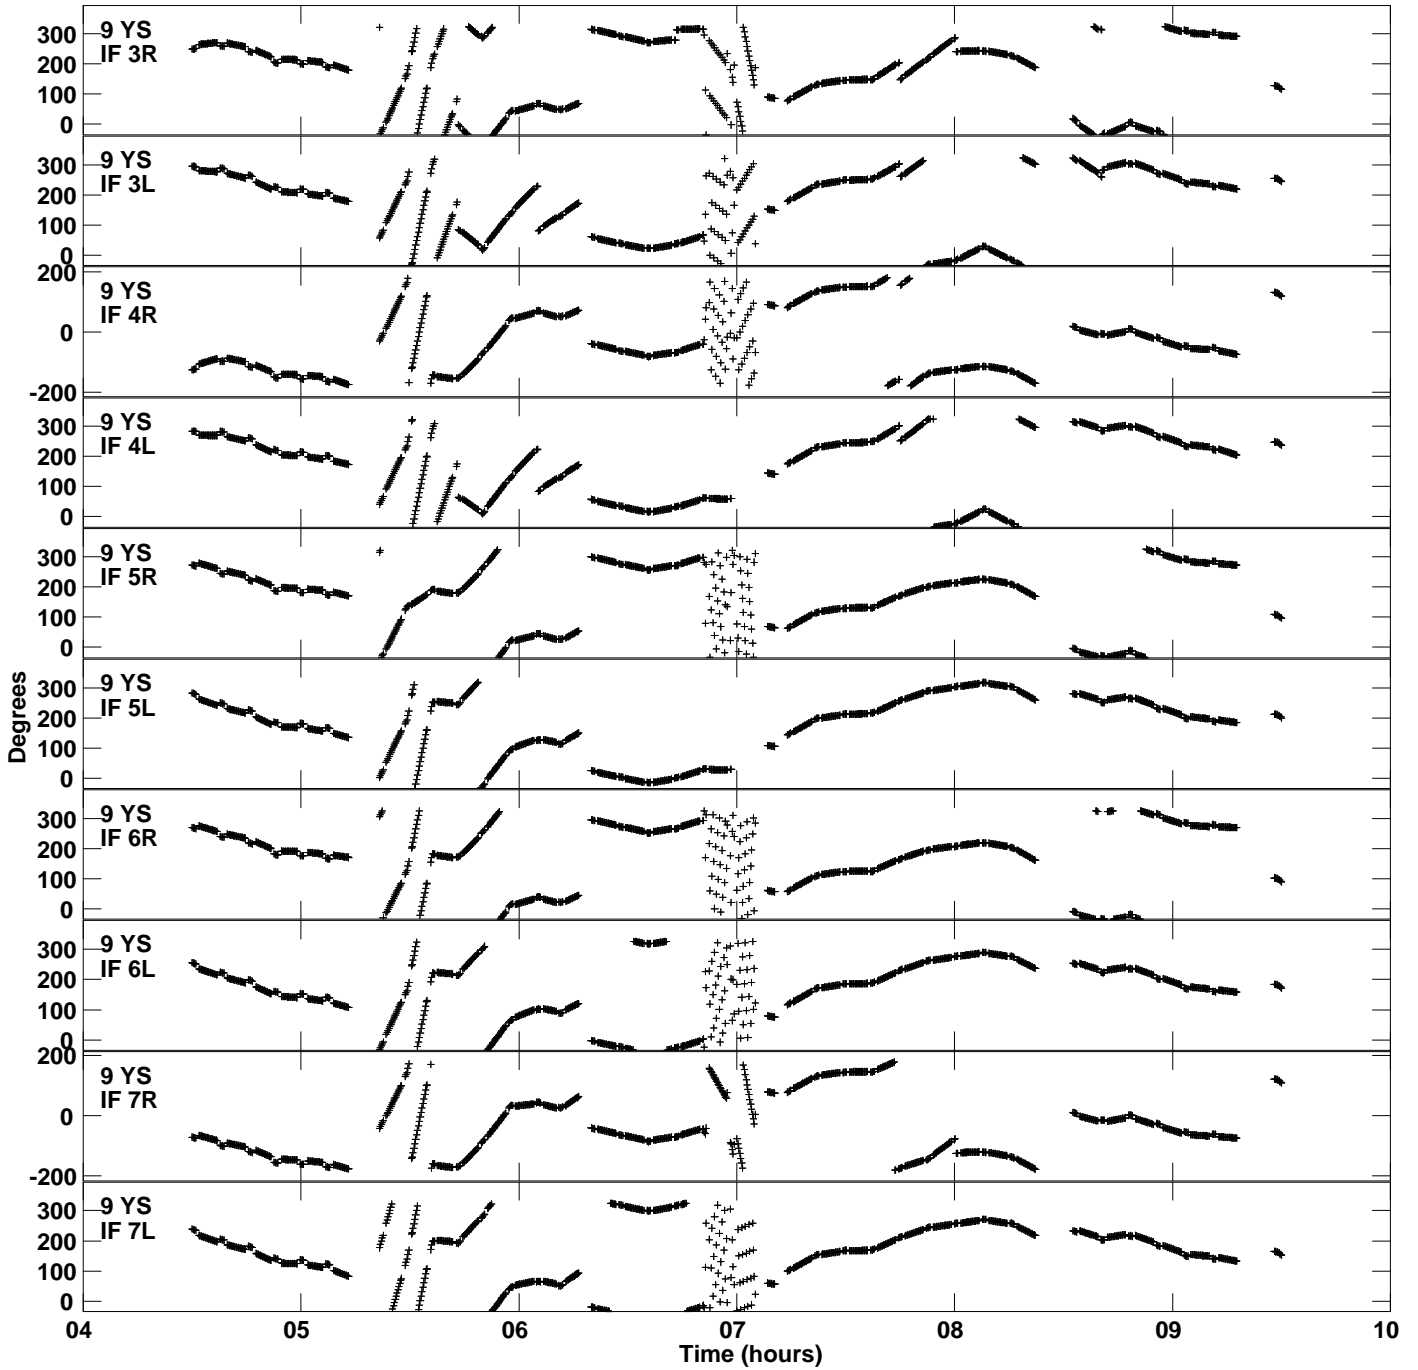

Plot file version 5 created 24-APR-2020 21:35:21
Gain phs vs UTC time for EC070K.UVDATA.1
CL 3 Rpol & Lpol IF 1 - 8

Plot file version 6 created 24-APR-2020 21:35:21
Gain phs vs UTC time for EC070K.UVDATA.1
CL 3 Rpol & Lpol IF 1 - 8

Plot file version 7 created 24-APR-2020 21:35:21
Gain phs vs UTC time for EC070K.UVDATA.1
CL 3 Rpol & Lpol IF 1 - 8

Plot file version 8 created 24-APR-2020 21:35:21
Gain phs vs UTC time for EC070K.UVDATA.1
CL 3 Rpol & Lpol IF 1 - 8

Plot file version 9 created 24-APR-2020 21:35:21
Gain phs vs UTC time for EC070K.UVDATA.1
CL 3 Rpol & Lpol IF 1 - 8

Plot file version 10 created 24-APR-2020 21:35:21
Gain phs vs UTC time for EC070K.UVDATA.1
CL 3 Rpol & Lpol IF 1 - 8

Plot file version 11 created 24-APR-2020 21:35:21
Gain phs vs UTC time for EC070K.UVDATA.1
CL 3 Rpol & Lpol IF 1 - 8

Plot file version 12 created 24-APR-2020 21:35:21
Gain phs vs UTC time for EC070K.UVDATA.1
CL 3 Rpol & Lpol IF 1 - 8