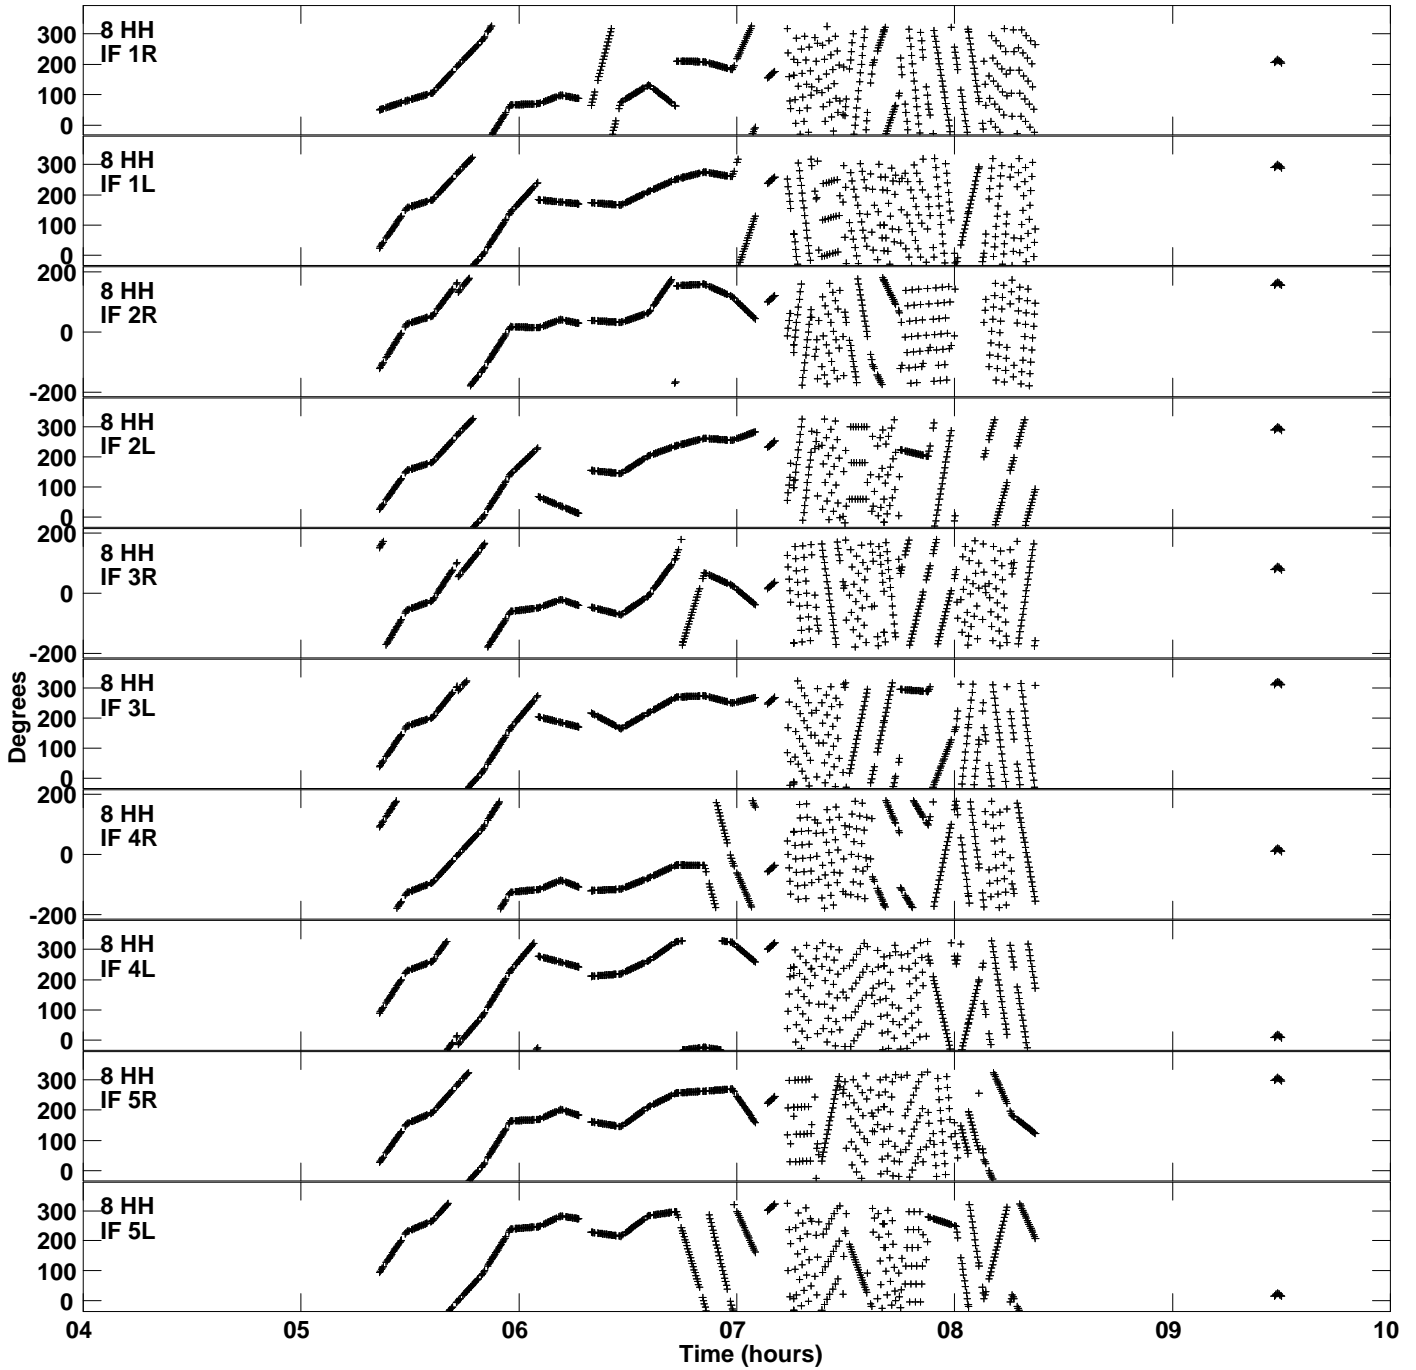

Plot file version 3 created 24-APR-2020 21:35:21
Gain phs vs UTC time for EC070K.UVDATA.1
CL 3 Rpol & Lpol IF 1 - 8

Plot file version 4 created 24-APR-2020 21:35:21
Gain phs vs UTC time for EC070K.UVDATA.1
CL 3 Rpol & Lpol IF 1 - 8

Plot file version 5 created 24-APR-2020 21:35:21
Gain phs vs UTC time for EC070K.UVDATA.1
CL 3 Rpol & Lpol IF 1 - 8

Plot file version 6 created 24-APR-2020 21:35:21
Gain phs vs UTC time for EC070K.UVDATA.1
CL 3 Rpol & Lpol IF 1 - 8

Plot file version 7 created 24-APR-2020 21:35:21
Gain phs vs UTC time for EC070K.UVDATA.1
CL 3 Rpol & Lpol IF 1 - 8

Plot file version 8 created 24-APR-2020 21:35:21
Gain phs vs UTC time for EC070K.UVDATA.1
CL 3 Rpol & Lpol IF 1 - 8

Plot file version 9 created 24-APR-2020 21:35:21
Gain phs vs UTC time for EC070K.UVDATA.1
CL 3 Rpol & Lpol IF 1 - 8

Plot file version 10 created 24-APR-2020 21:35:21
Gain phs vs UTC time for EC070K.UVDATA.1
CL 3 Rpol & Lpol IF 1 - 8