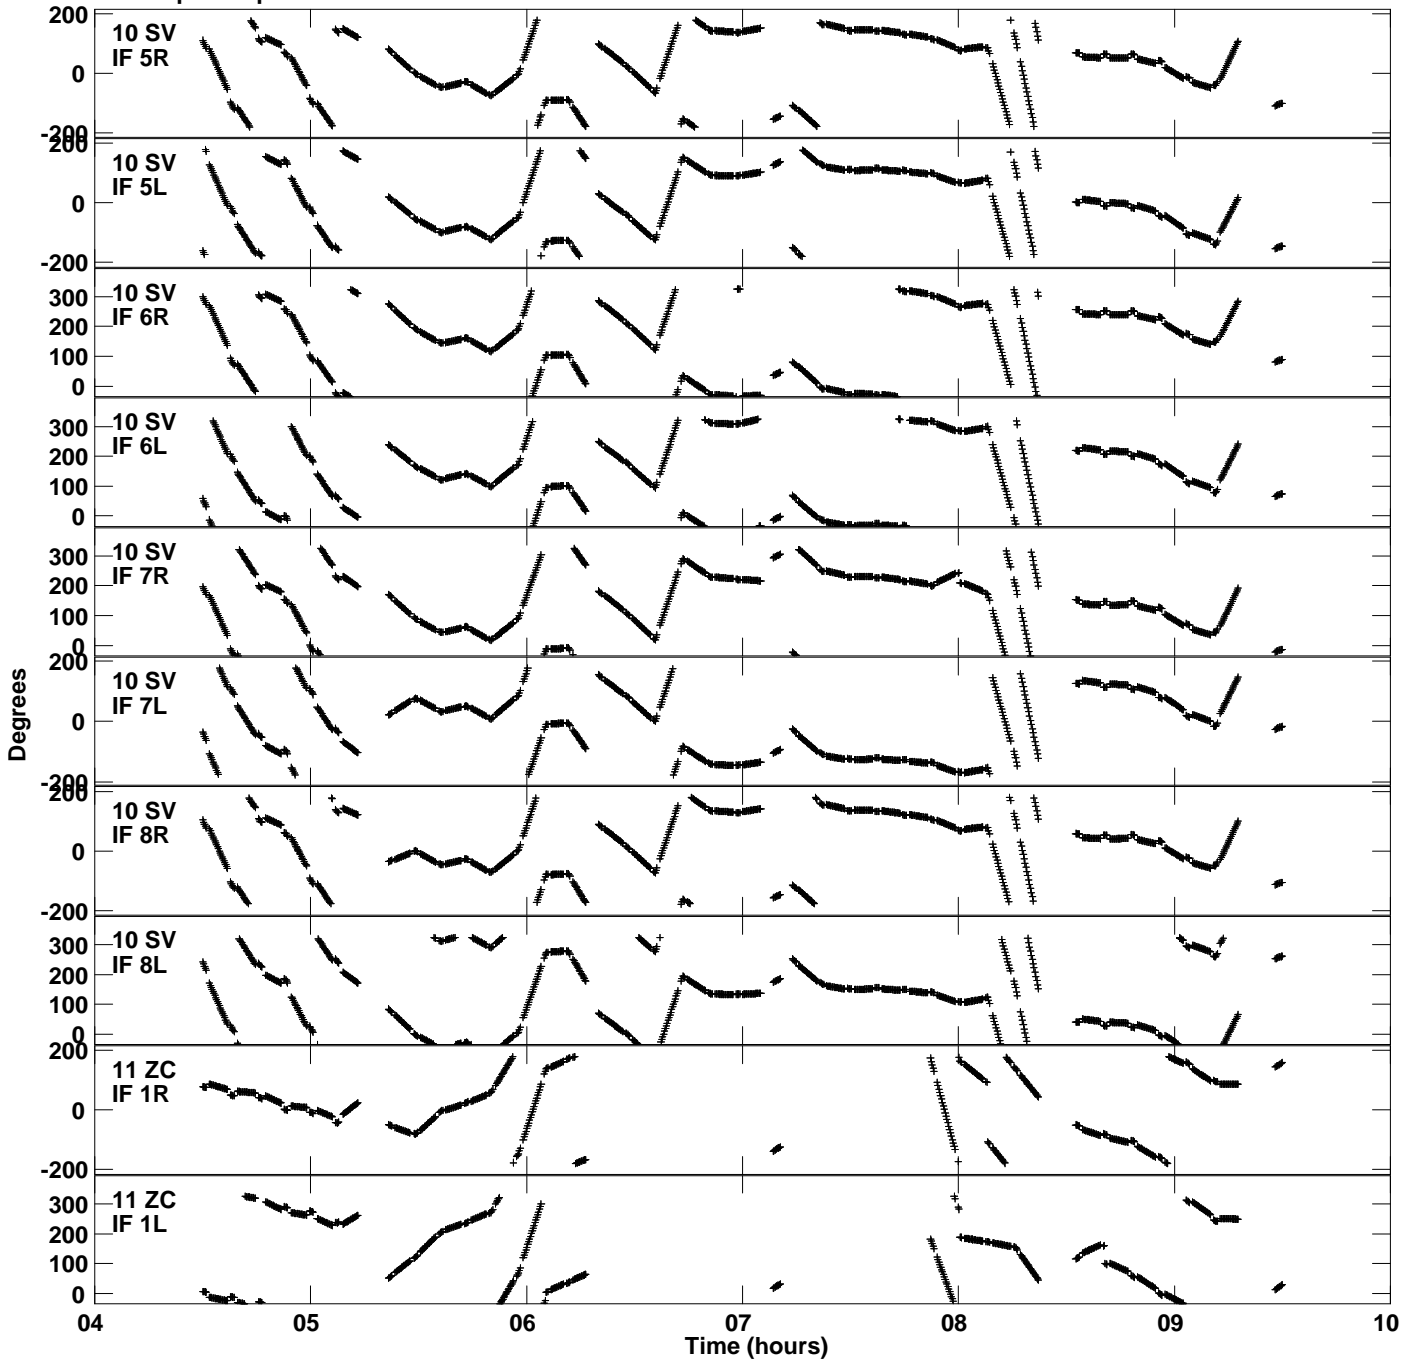

Plot file version 13 created 24-APR-2020 21:35:21
Gain phs vs UTC time for EC070K.UVDATA.1
CL 3 Rpol & Lpol IF 1 - 8