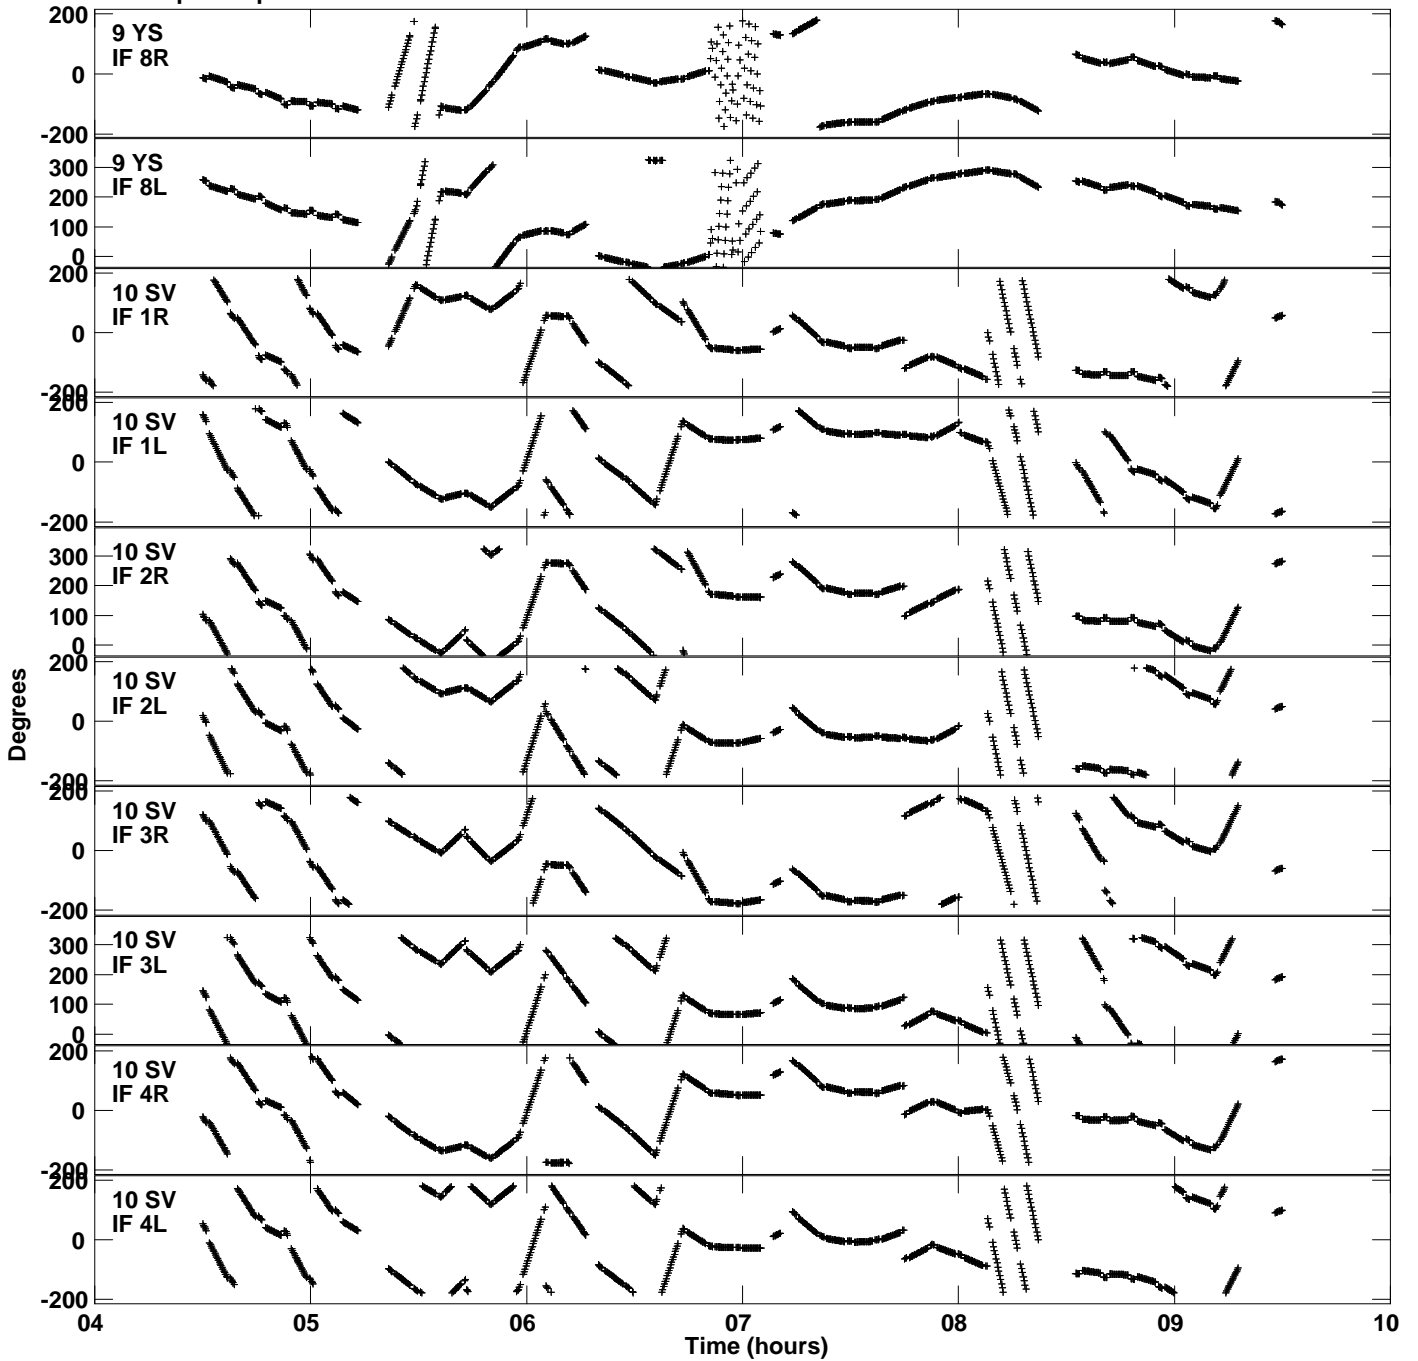

Plot file version 7 created 24-APR-2020 21:35:21
Gain phs vs UTC time for EC070K.UVDATA.1
CL 3 Rpol & Lpol IF 1 - 8

Plot file version 8 created 24-APR-2020 21:35:21
Gain phs vs UTC time for EC070K.UVDATA.1
CL 3 Rpol & Lpol IF 1 - 8

Plot file version 9 created 24-APR-2020 21:35:21
Gain phs vs UTC time for EC070K.UVDATA.1
CL 3 Rpol & Lpol IF 1 - 8

Plot file version 10 created 24-APR-2020 21:35:21
Gain phs vs UTC time for EC070K.UVDATA.1
CL 3 Rpol & Lpol IF 1 - 8

Plot file version 11 created 24-APR-2020 21:35:21
Gain phs vs UTC time for EC070K.UVDATA.1
CL 3 Rpol & Lpol IF 1 - 8

Plot file version 12 created 24-APR-2020 21:35:21
Gain phs vs UTC time for EC070K.UVDATA.1
CL 3 Rpol & Lpol IF 1 - 8