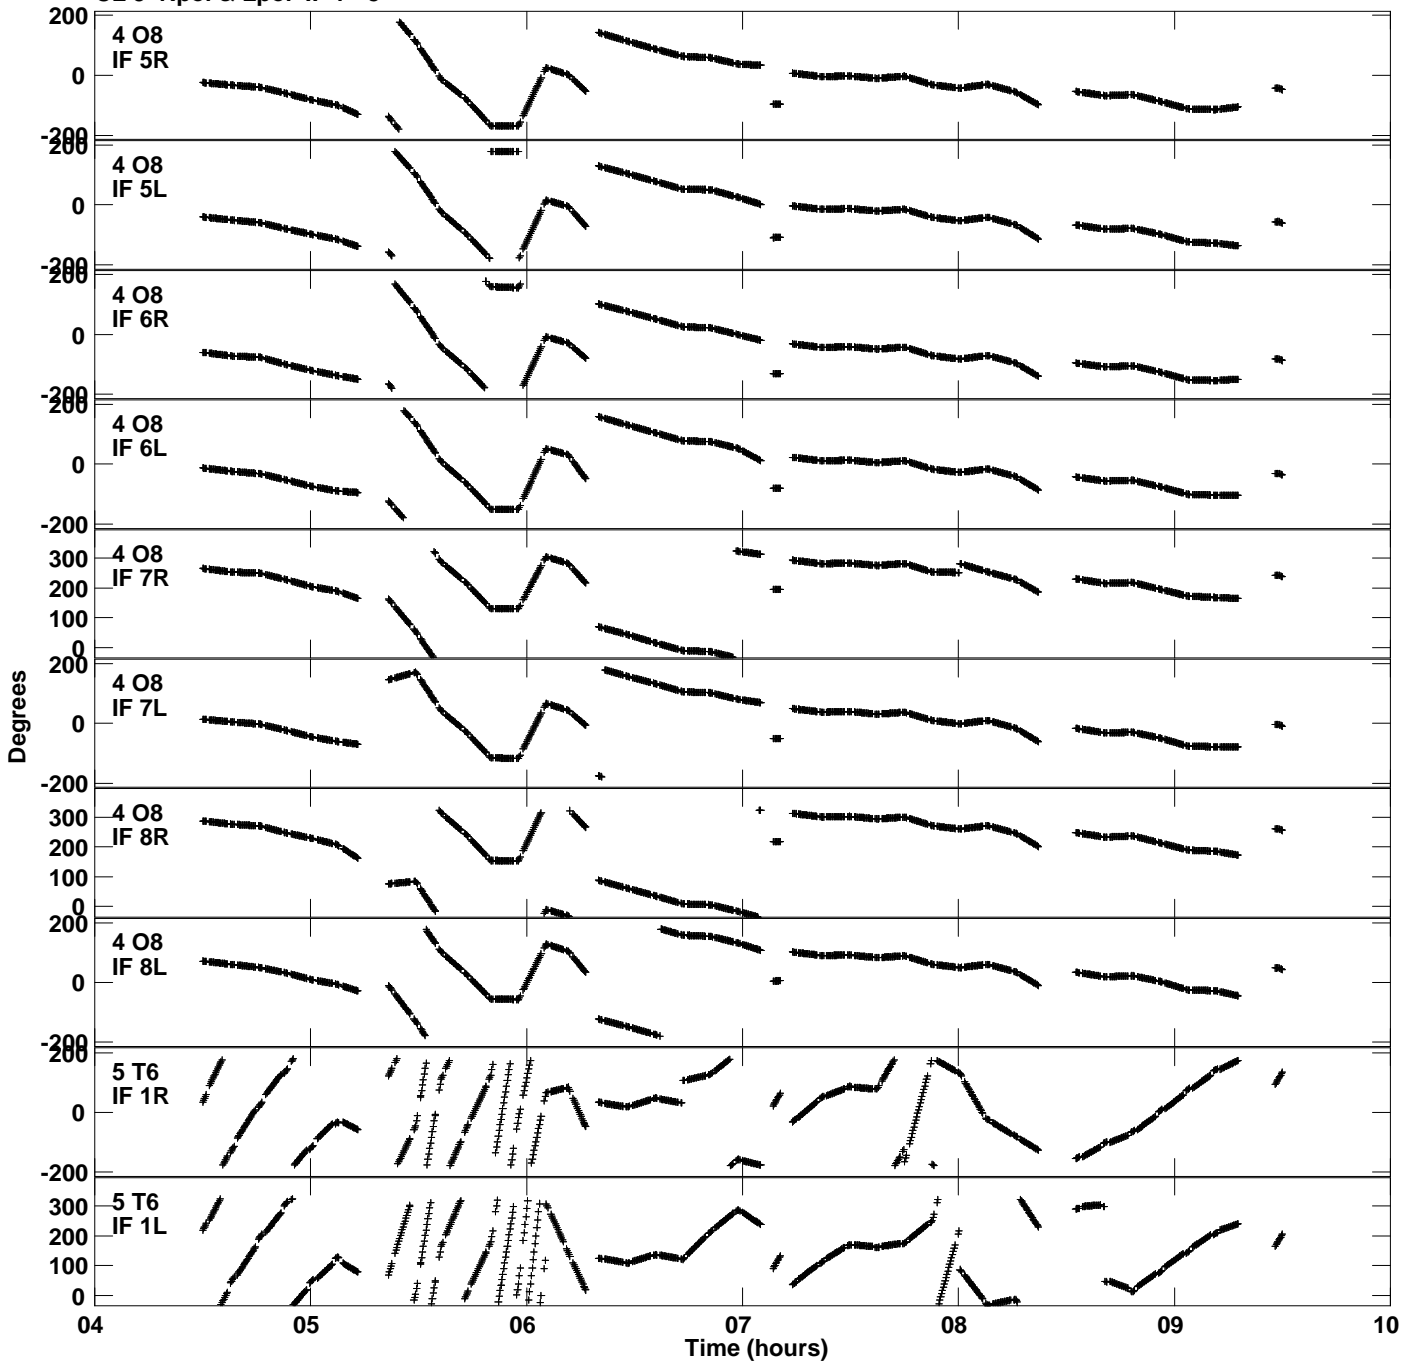

Plot file version 1 created 24-APR-2020 21:35:21
Gain phs vs UTC time for EC070K.UVDATA.1
CL 3 Rpol & Lpol IF 1 - 8

Plot file version 2 created 24-APR-2020 21:35:21
Gain phs vs UTC time for EC070K.UVDATA.1
CL 3 Rpol & Lpol IF 1 - 8

Plot file version 3 created 24-APR-2020 21:35:21
Gain phs vs UTC time for EC070K.UVDATA.1
CL 3 Rpol & Lpol IF 1 - 8

Plot file version 4 created 24-APR-2020 21:35:21
Gain phs vs UTC time for EC070K.UVDATA.1
CL 3 Rpol & Lpol IF 1 - 8

Plot file version 5 created 24-APR-2020 21:35:21
Gain phs vs UTC time for EC070K.UVDATA.1
CL 3 Rpol & Lpol IF 1 - 8

Plot file version 6 created 24-APR-2020 21:35:21
Gain phs vs UTC time for EC070K.UVDATA.1
CL 3 Rpol & Lpol IF 1 - 8

Plot file version 7 created 24-APR-2020 21:35:21
Gain phs vs UTC time for EC070K.UVDATA.1
CL 3 Rpol & Lpol IF 1 - 8

Plot file version 8 created 24-APR-2020 21:35:21
Gain phs vs UTC time for EC070K.UVDATA.1
CL 3 Rpol & Lpol IF 1 - 8