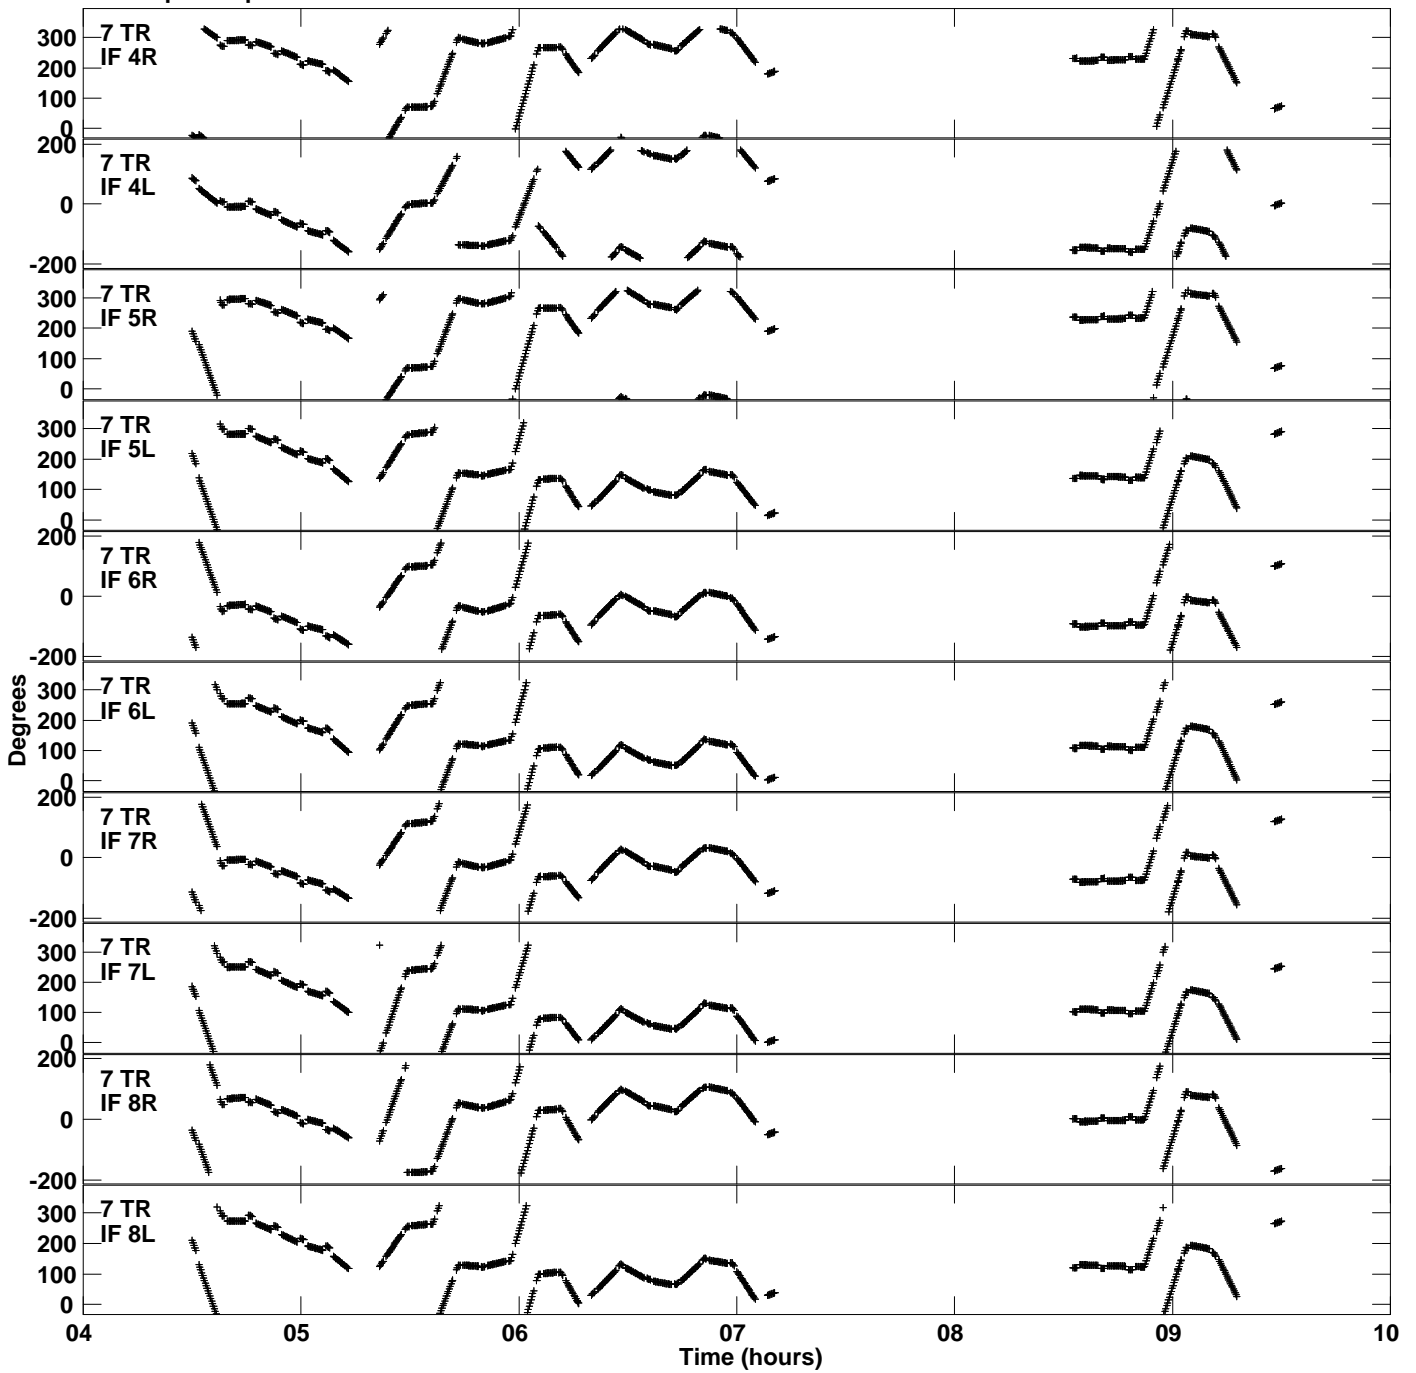

Plot file version 5 created 24-APR-2020 21:35:21
Gain phs vs UTC time for EC070K.UVDATA.1
CL 3 Rpol & Lpol IF 1 - 8

Plot file version 6 created 24-APR-2020 21:35:21
Gain phs vs UTC time for EC070K.UVDATA.1
CL 3 Rpol & Lpol IF 1 - 8

Plot file version 7 created 24-APR-2020 21:35:21
Gain phs vs UTC time for EC070K.UVDATA.1
CL 3 Rpol & Lpol IF 1 - 8

Plot file version 8 created 24-APR-2020 21:35:21
Gain phs vs UTC time for EC070K.UVDATA.1
CL 3 Rpol & Lpol IF 1 - 8