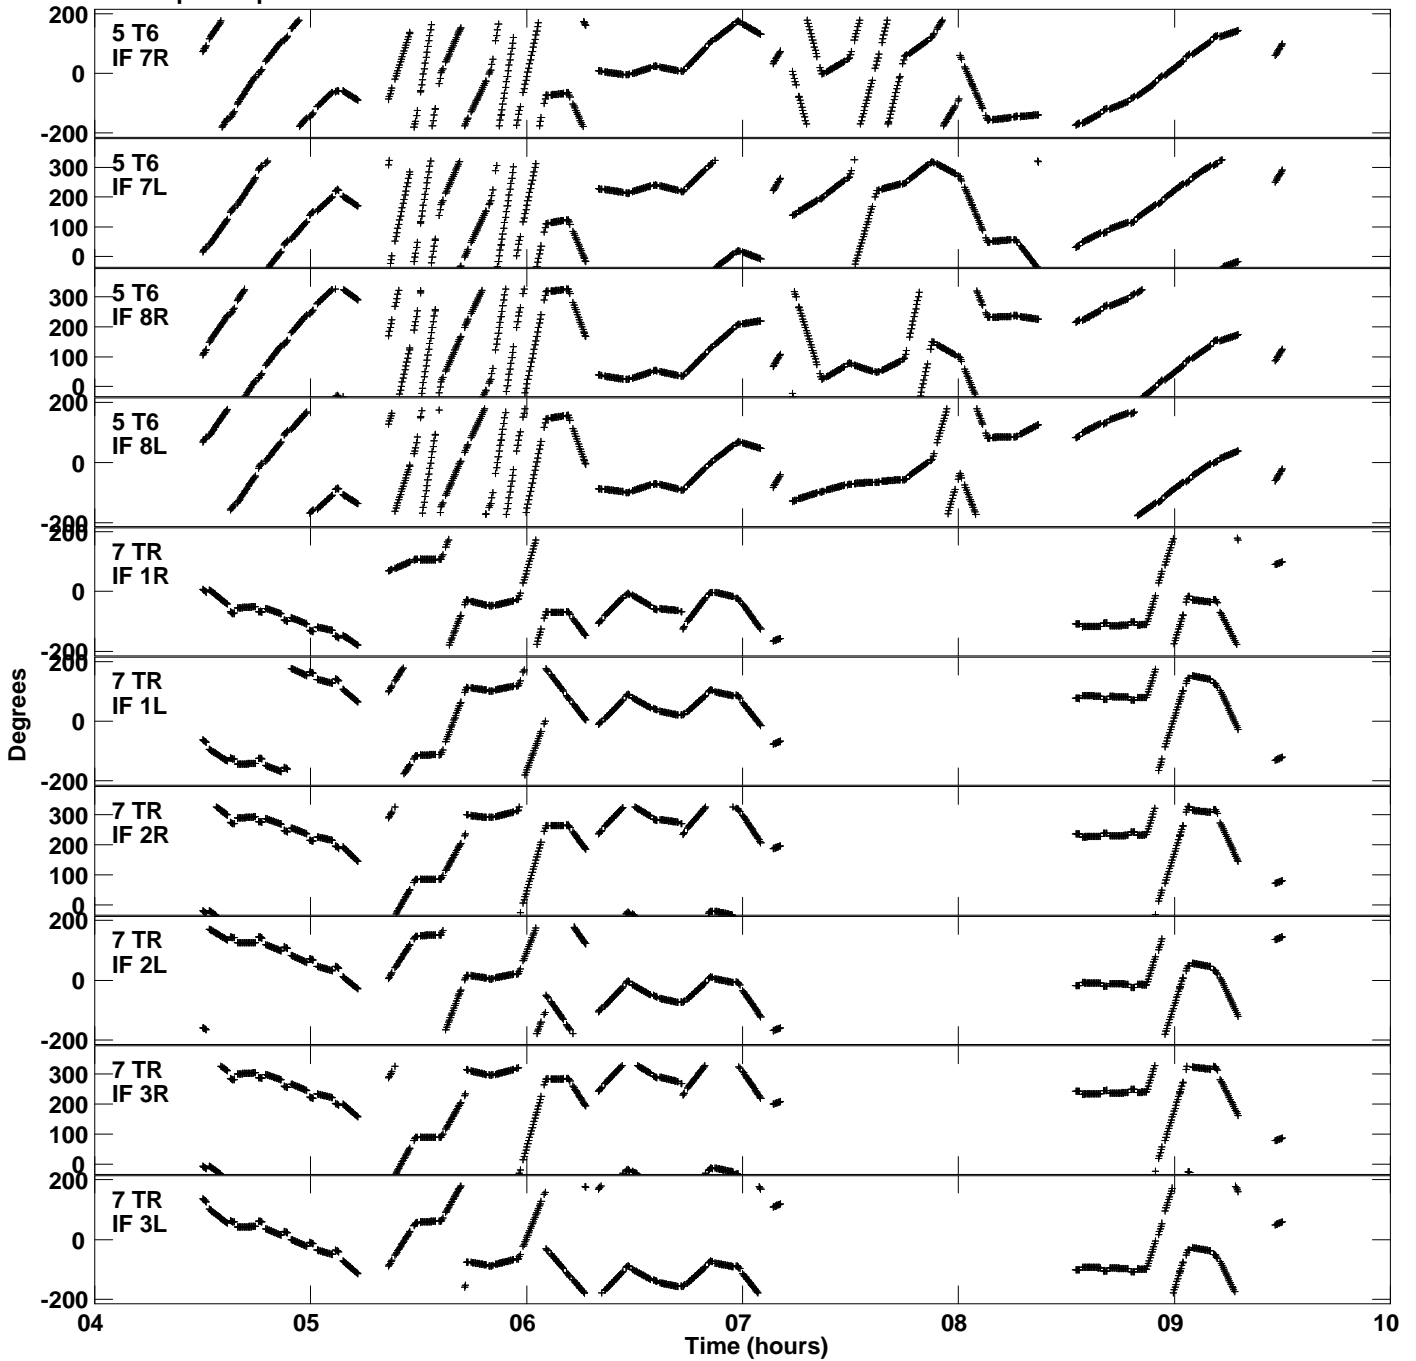

Plot file version 1 created 24-APR-2020 21:35:21
Gain phs vs UTC time for EC070K.UVDATA.1
CL 3 Rpol & Lpol IF 1 - 8

Plot file version 2 created 24-APR-2020 21:35:21
Gain phs vs UTC time for EC070K.UVDATA.1
CL 3 Rpol & Lpol IF 1 - 8

Plot file version 3 created 24-APR-2020 21:35:21
Gain phs vs UTC time for EC070K.UVDATA.1
CL 3 Rpol & Lpol IF 1 - 8

Plot file version 4 created 24-APR-2020 21:35:21
Gain phs vs UTC time for EC070K.UVDATA.1
CL 3 Rpol & Lpol IF 1 - 8

Plot file version 5 created 24-APR-2020 21:35:21
Gain phs vs UTC time for EC070K.UVDATA.1
CL 3 Rpol & Lpol IF 1 - 8

Plot file version 6 created 24-APR-2020 21:35:21
Gain phs vs UTC time for EC070K.UVDATA.1
CL 3 Rpol & Lpol IF 1 - 8

Plot file version 7 created 24-APR-2020 21:35:21
Gain phs vs UTC time for EC070K.UVDATA.1
CL 3 Rpol & Lpol IF 1 - 8

Plot file version 8 created 24-APR-2020 21:35:21
Gain phs vs UTC time for EC070K.UVDATA.1
CL 3 Rpol & Lpol IF 1 - 8