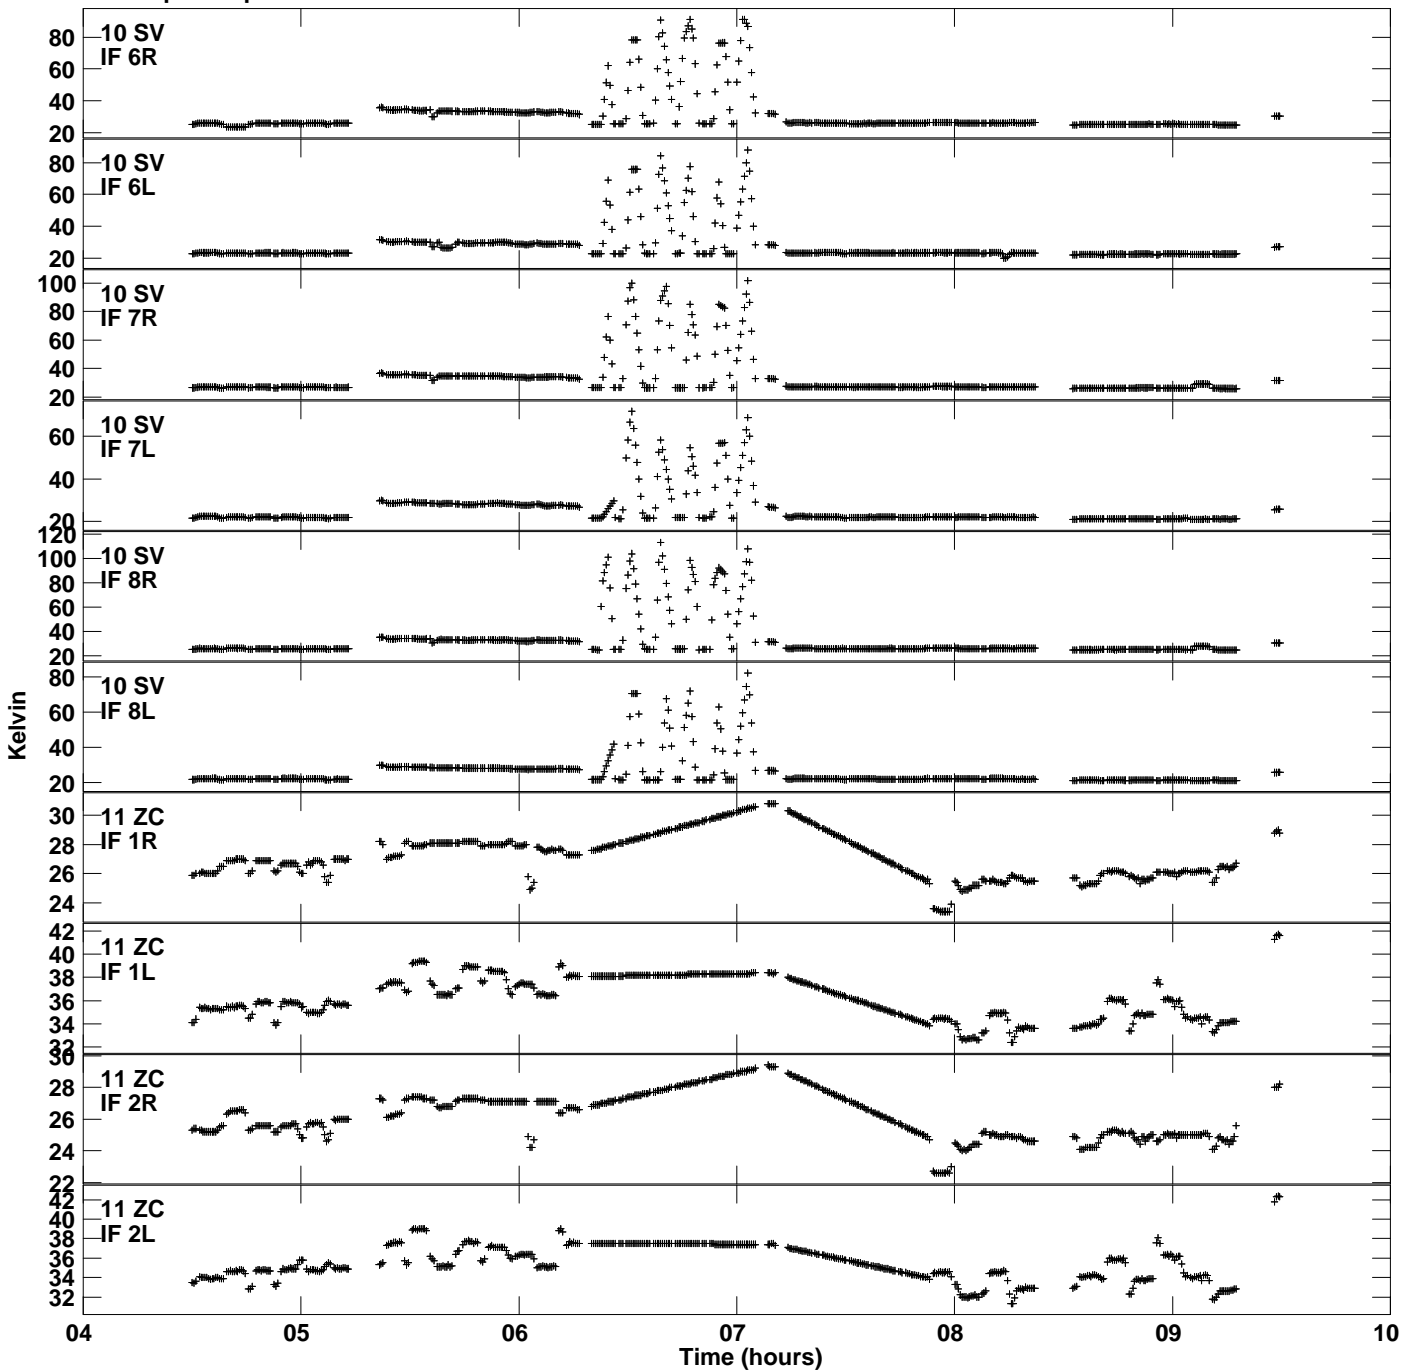

Plot file version 11 created 24-APR-2020 21:29:40
Ts_{sys} vs UTC time for EC070K.UVDATA.1
TY 1 Rpol & Lpol IF 1 - 8

Plot file version 12 created 24-APR-2020 21:29:40
Tsys vs UTC time for EC070K.UVDATA.1
TY 1 Rpol & Lpol IF 1 - 8

Plot file version 13 created 24-APR-2020 21:29:40
Ts_{sys} vs UTC time for EC070K.UVDATA.1
TY 1 Rpol & Lpol IF 1 - 8

Plot file version 14 created 24-APR-2020 21:29:40
Tsys vs UTC time for EC070K.UVDATA.1
TY 1 Rpol & Lpol IF 1 - 8