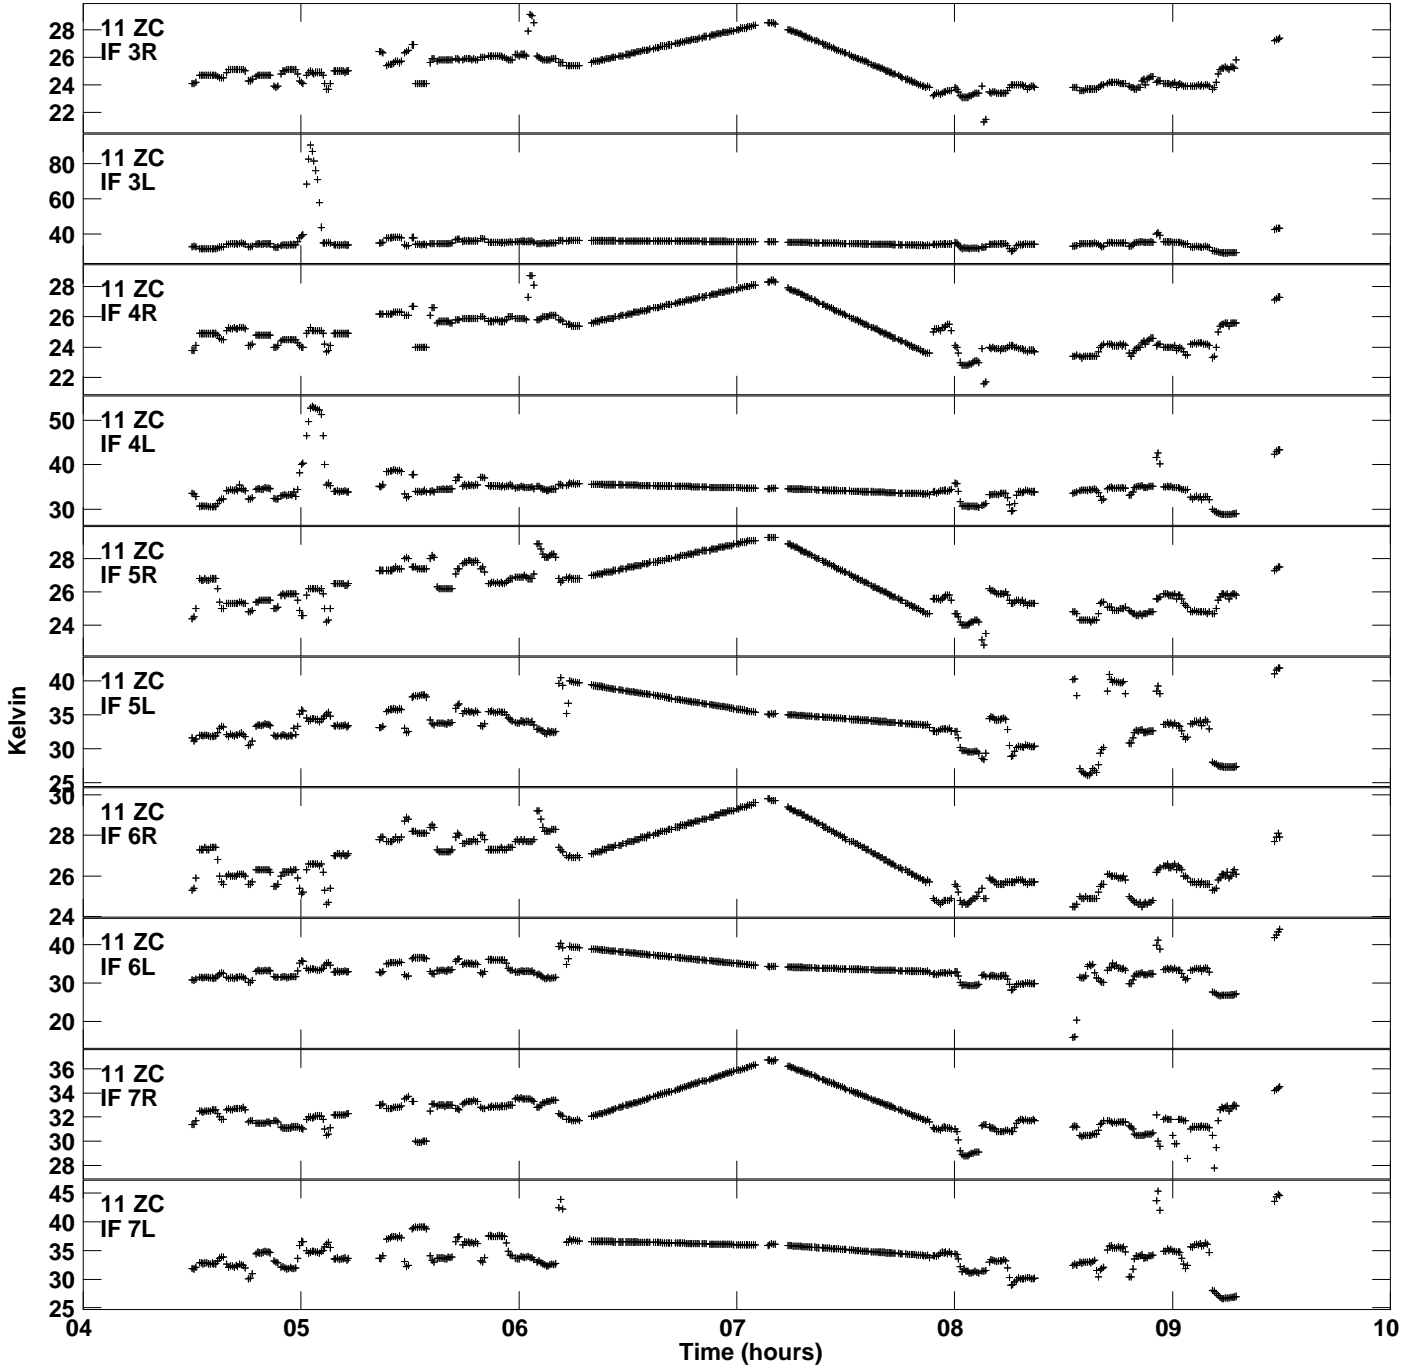

Plot file version 15 created 24-APR-2020 21:29:40
Tsys vs UTC time for EC070K.UVDATA.1
TY 1 Rpol & Lpol IF 1 - 8