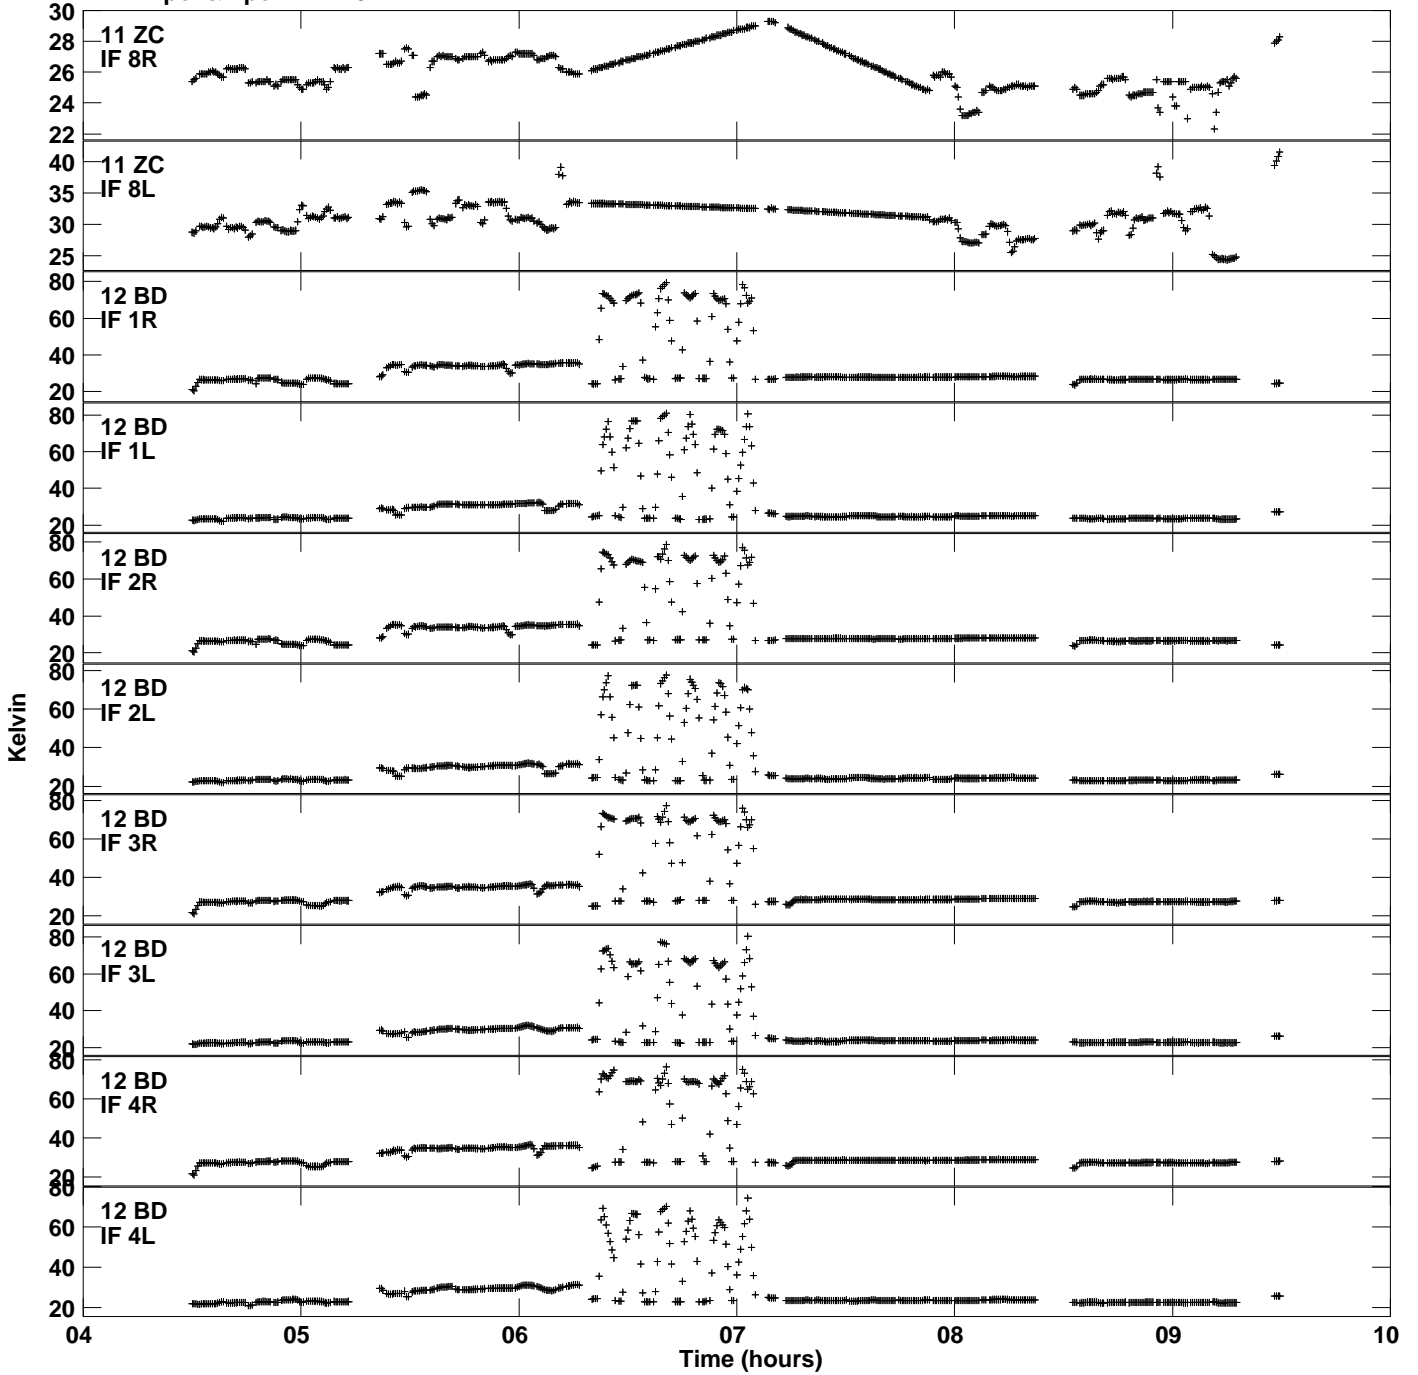

Plot file version 16 created 24-APR-2020 21:29:40
Tsys vs UTC time for EC070K.UVDATA.1
TY 1 Rpol & Lpol IF 1 - 8