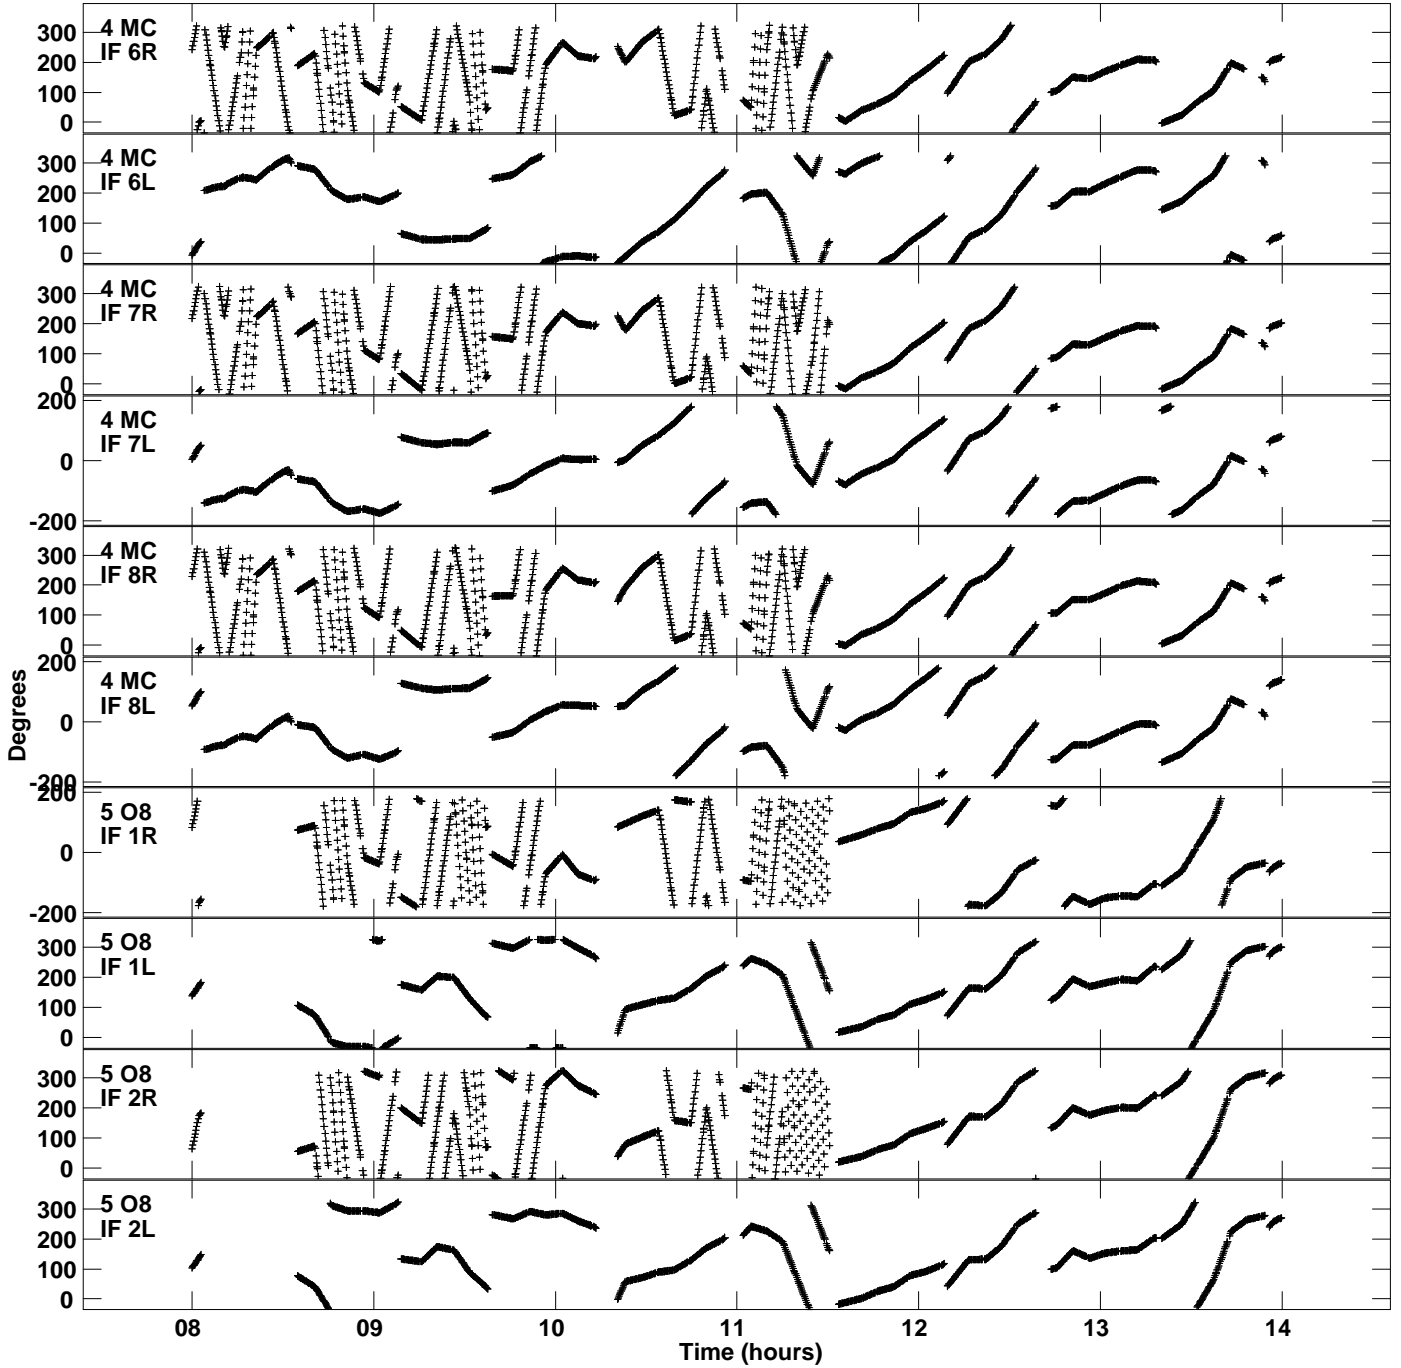

Plot file version 1 created 02-JUN-2021 12:13:12  
Gain phs vs UTC time for EC0711.UVDATA.1  
CL 4 Rpol & Lpol IF 1 - 8

Plot file version 2 created 02-JUN-2021 12:13:12  
Gain phs vs UTC time for EC071I.UVDATA.1  
CL 4 Rpol & Lpol IF 1 - 8

Plot file version 3 created 02-JUN-2021 12:13:12  
Gain phs vs UTC time for EC071I.UVDATA.1  
CL 4 Rpol & Lpol IF 1 - 8

Plot file version 4 created 02-JUN-2021 12:13:12  
Gain phs vs UTC time for EC071I.UVDATA.1  
CL 4 Rpol & Lpol IF 1 - 8

Plot file version 5 created 02-JUN-2021 12:13:12  
Gain phs vs UTC time for EC071I.UVDATA.1  
CL 4 Rpol & Lpol IF 1 - 8

Plot file version 6 created 02-JUN-2021 12:13:12  
Gain phs vs UTC time for EC071I.UVDATA.1  
CL 4 Rpol & Lpol IF 1 - 8

Plot file version 7 created 02-JUN-2021 12:13:12  
Gain phs vs UTC time for EC0711.UVDATA.1  
CL 4 Rpol & Lpol IF 1 - 8

Plot file version 8 created 02-JUN-2021 12:13:12  
Gain phs vs UTC time for EC0711.UVDATA.1  
CL 4 Rpol & Lpol IF 1 - 8