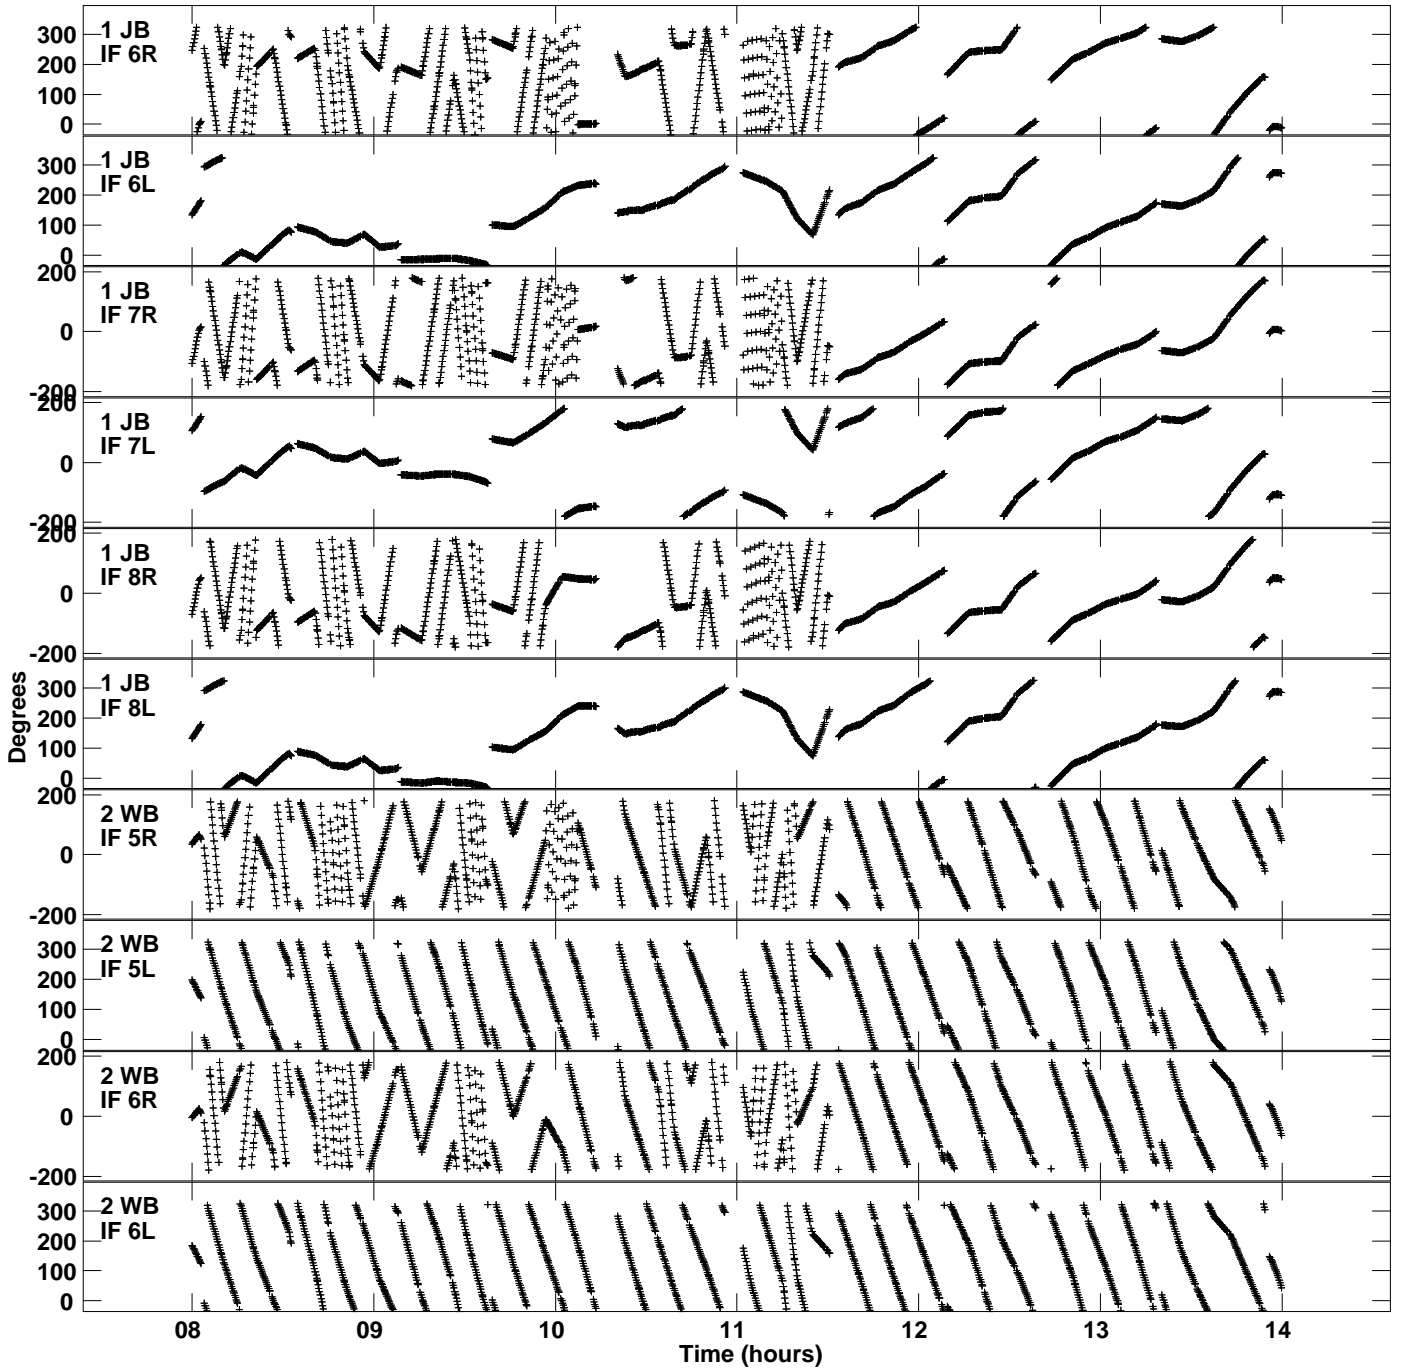

Plot file version 1 created 02-JUN-2021 12:13:12  
Gain phs vs UTC time for EC0711.UVDATA.1  
CL 4 Rpol & Lpol IF 1 - 8

Plot file version 2 created 02-JUN-2021 12:13:12  
Gain phs vs UTC time for EC071I.UVDATA.1  
CL 4 Rpol & Lpol IF 1 - 8

Plot file version 3 created 02-JUN-2021 12:13:12  
Gain phs vs UTC time for EC071I.UVDATA.1  
CL 4 Rpol & Lpol IF 1 - 8

Plot file version 4 created 02-JUN-2021 12:13:12  
Gain phs vs UTC time for EC071I.UVDATA.1  
CL 4 Rpol & Lpol IF 1 - 8

Plot file version 5 created 02-JUN-2021 12:13:12  
Gain phs vs UTC time for EC071I.UVDATA.1  
CL 4 Rpol & Lpol IF 1 - 8

Plot file version 6 created 02-JUN-2021 12:13:12  
Gain phs vs UTC time for EC071I.UVDATA.1  
CL 4 Rpol & Lpol IF 1 - 8

Plot file version 7 created 02-JUN-2021 12:13:12  
Gain phs vs UTC time for EC0711.UVDATA.1  
CL 4 Rpol & Lpol IF 1 - 8

Plot file version 8 created 02-JUN-2021 12:13:12  
Gain phs vs UTC time for EC0711.UVDATA.1  
CL 4 Rpol & Lpol IF 1 - 8