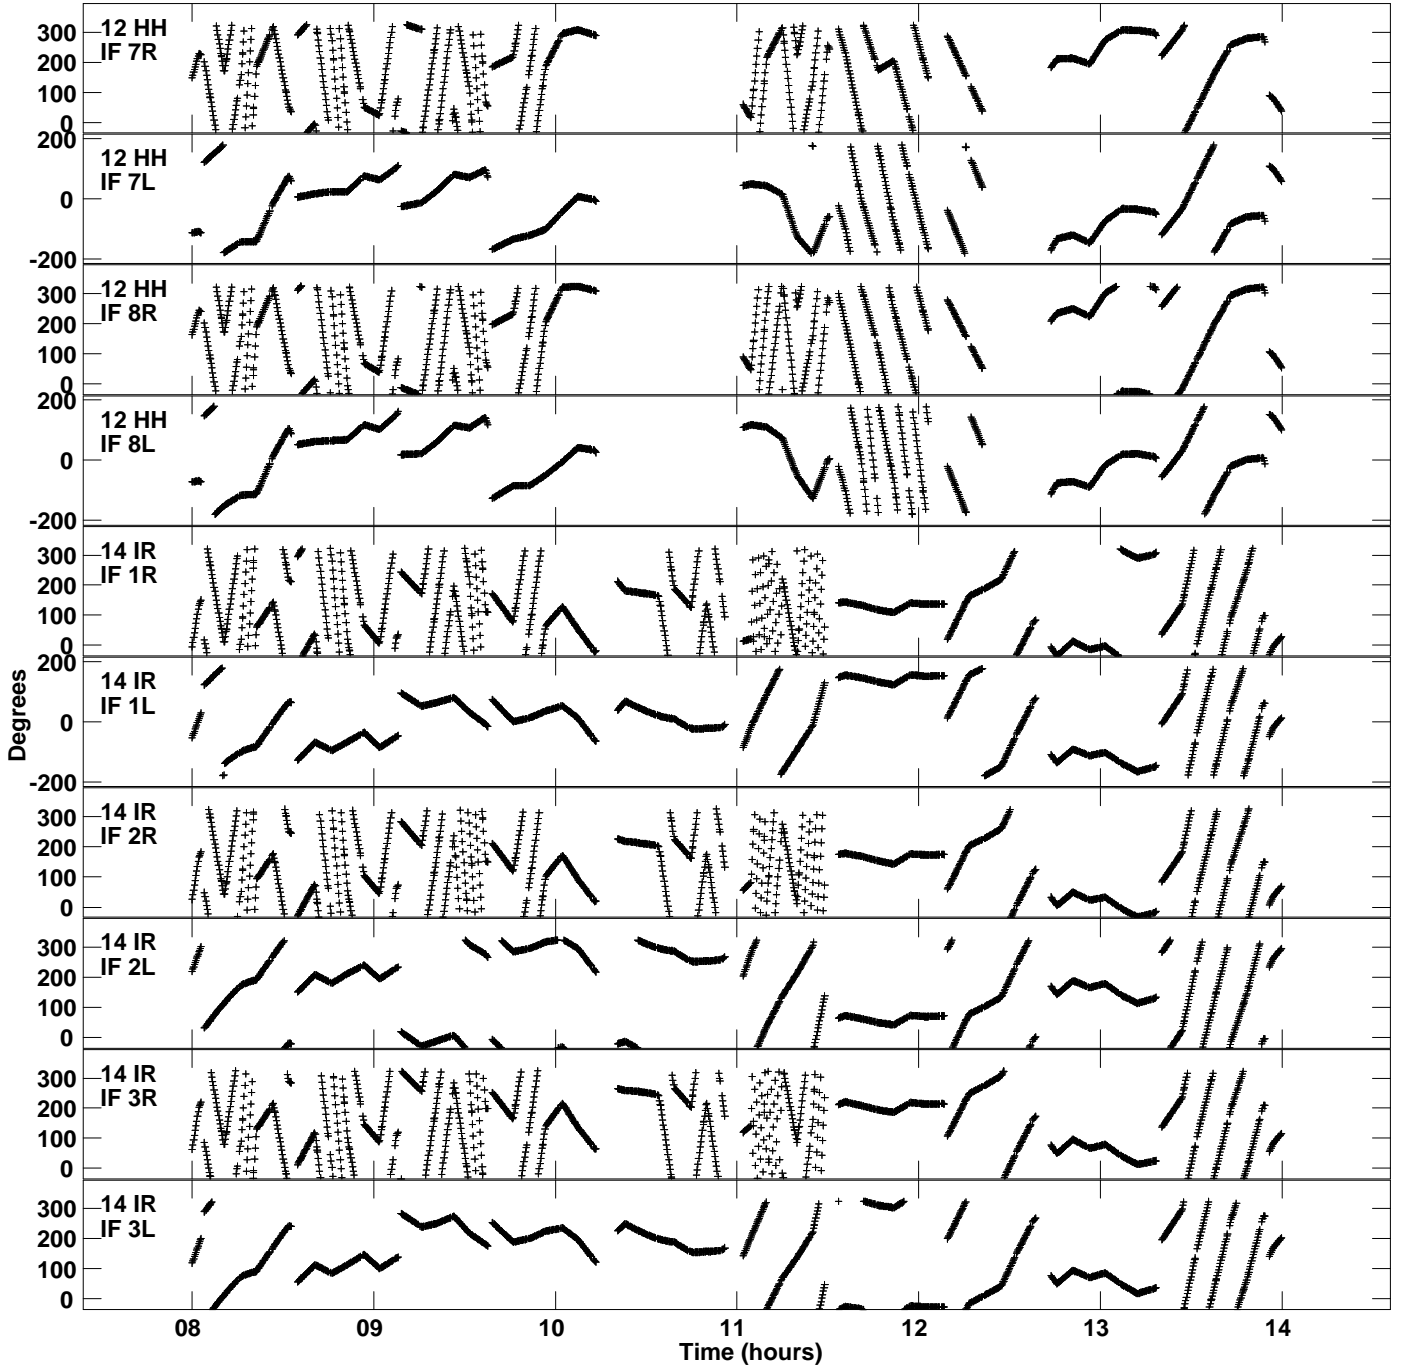

Plot file version 19 created 02-JUN-2021 12:13:12
Gain phs vs UTC time for EC0711.UVDATA.1
CL 4 Rpol & Lpol IF 1 - 8