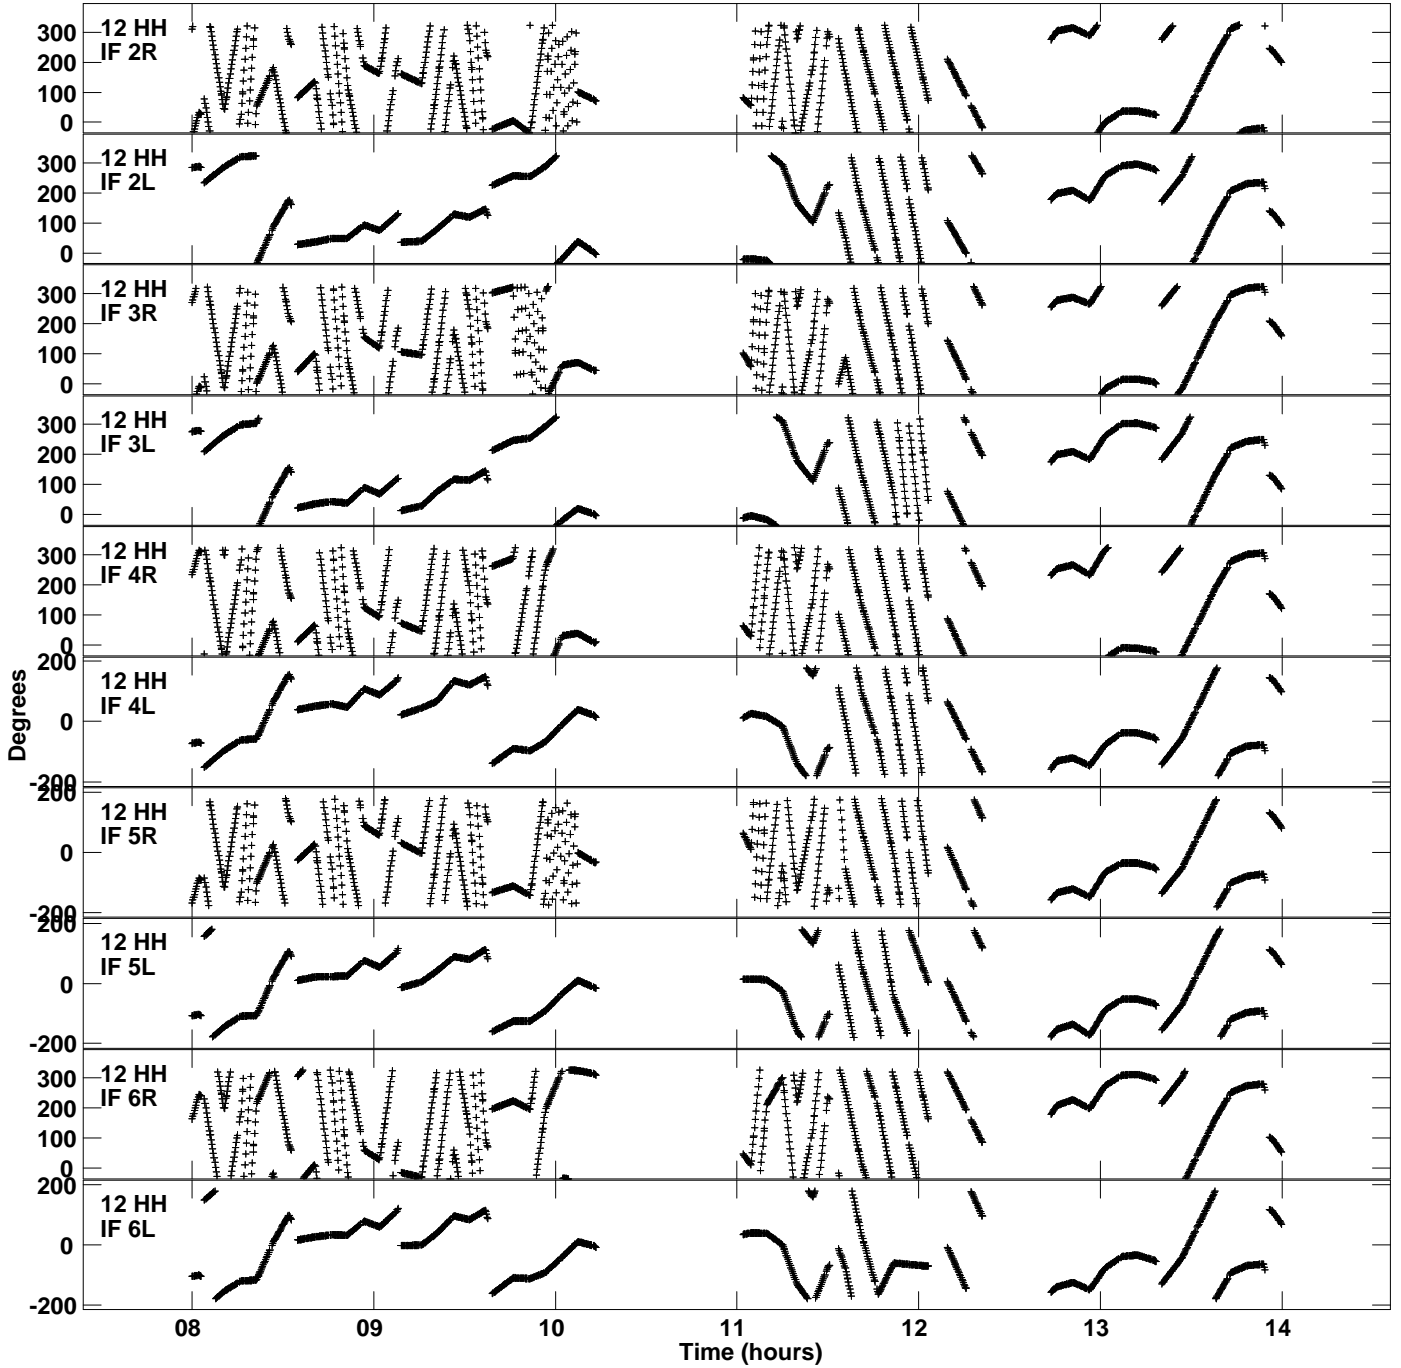

Plot file version 16 created 02-JUN-2021 12:13:12  
Gain phs vs UTC time for EC0711.UVDATA.1  
CL 4 Rpol & Lpol IF 1 - 8

Plot file version 17 created 02-JUN-2021 12:13:12  
Gain phs vs UTC time for EC0711.UVDATA.1  
CL 4 Rpol & Lpol IF 1 - 8

Plot file version 18 created 02-JUN-2021 12:13:12  
Gain phs vs UTC time for EC071I.UVDATA.1  
CL 4 Rpol & Lpol IF 1 - 8

Plot file version 19 created 02-JUN-2021 12:13:12  
Gain phs vs UTC time for EC0711.UVDATA.1  
CL 4 Rpol & Lpol IF 1 - 8