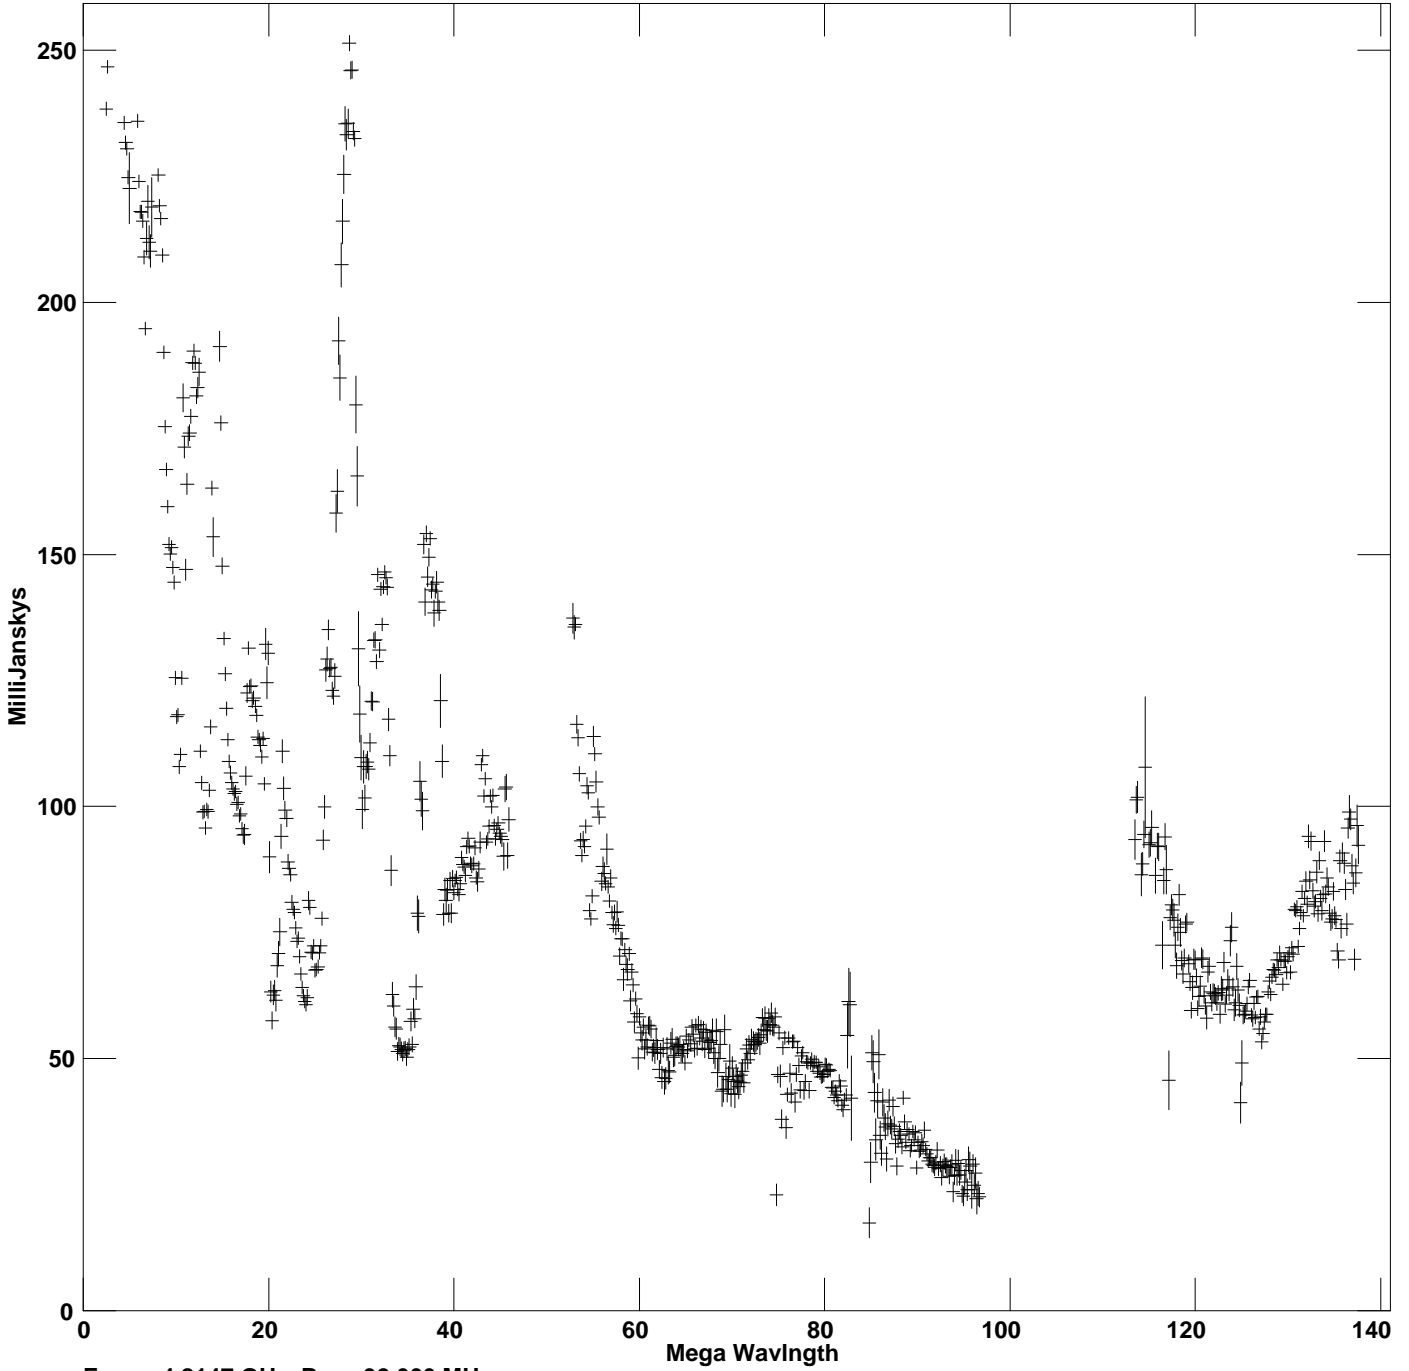

Plot file version 1 created 04-NOV-2021 16:11:22
Amplitude vs UV dist for J1340-0335.MULTI.1 Source:J1340-0335
Ants * - * Stokes I IF# 1 - 8 Chan# 1

Freq = 4.8147 GHz, Bw = 32.000 MHz