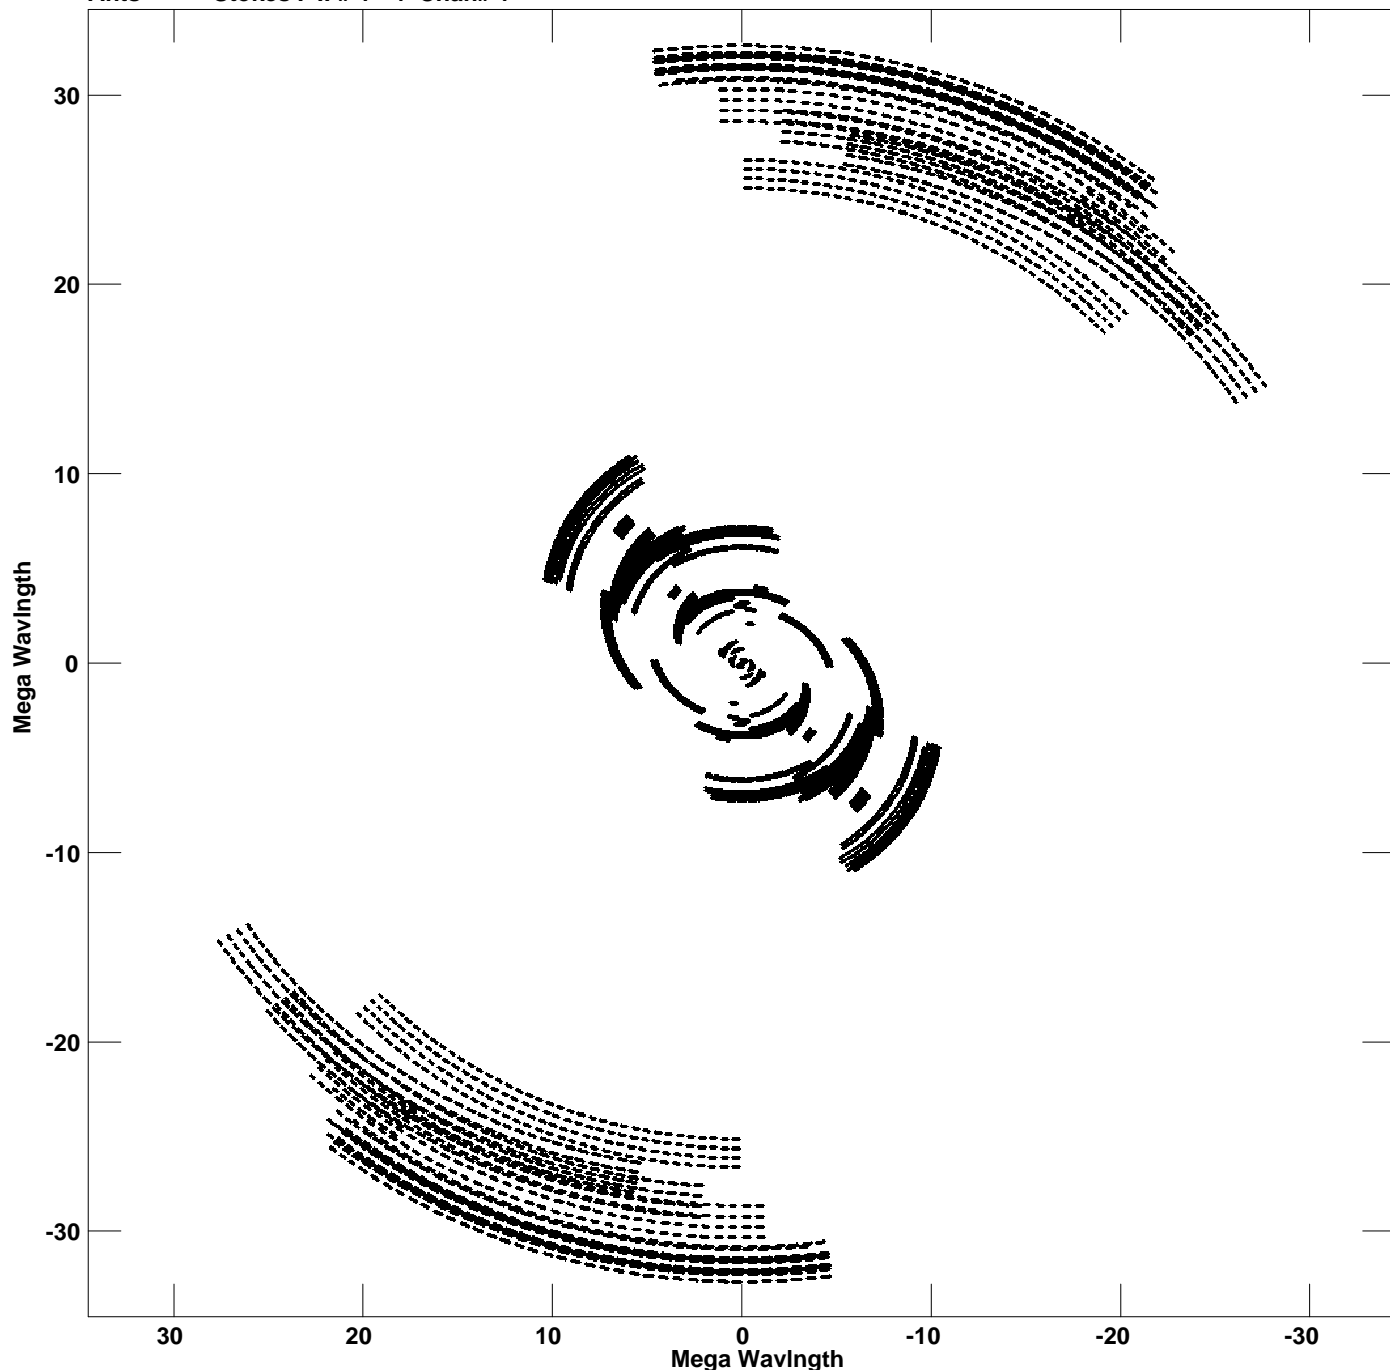

Plot file version 1 created 02-FEB-2023 15:31:25  
V vs U for J1237+6517.MULTI.1 Source:J1237+6517  
Ants \* - \* Stokes I IF# 1 - 4 Chan# 1

Freq = 1.6107 GHz, Bw = 32.000 MHz