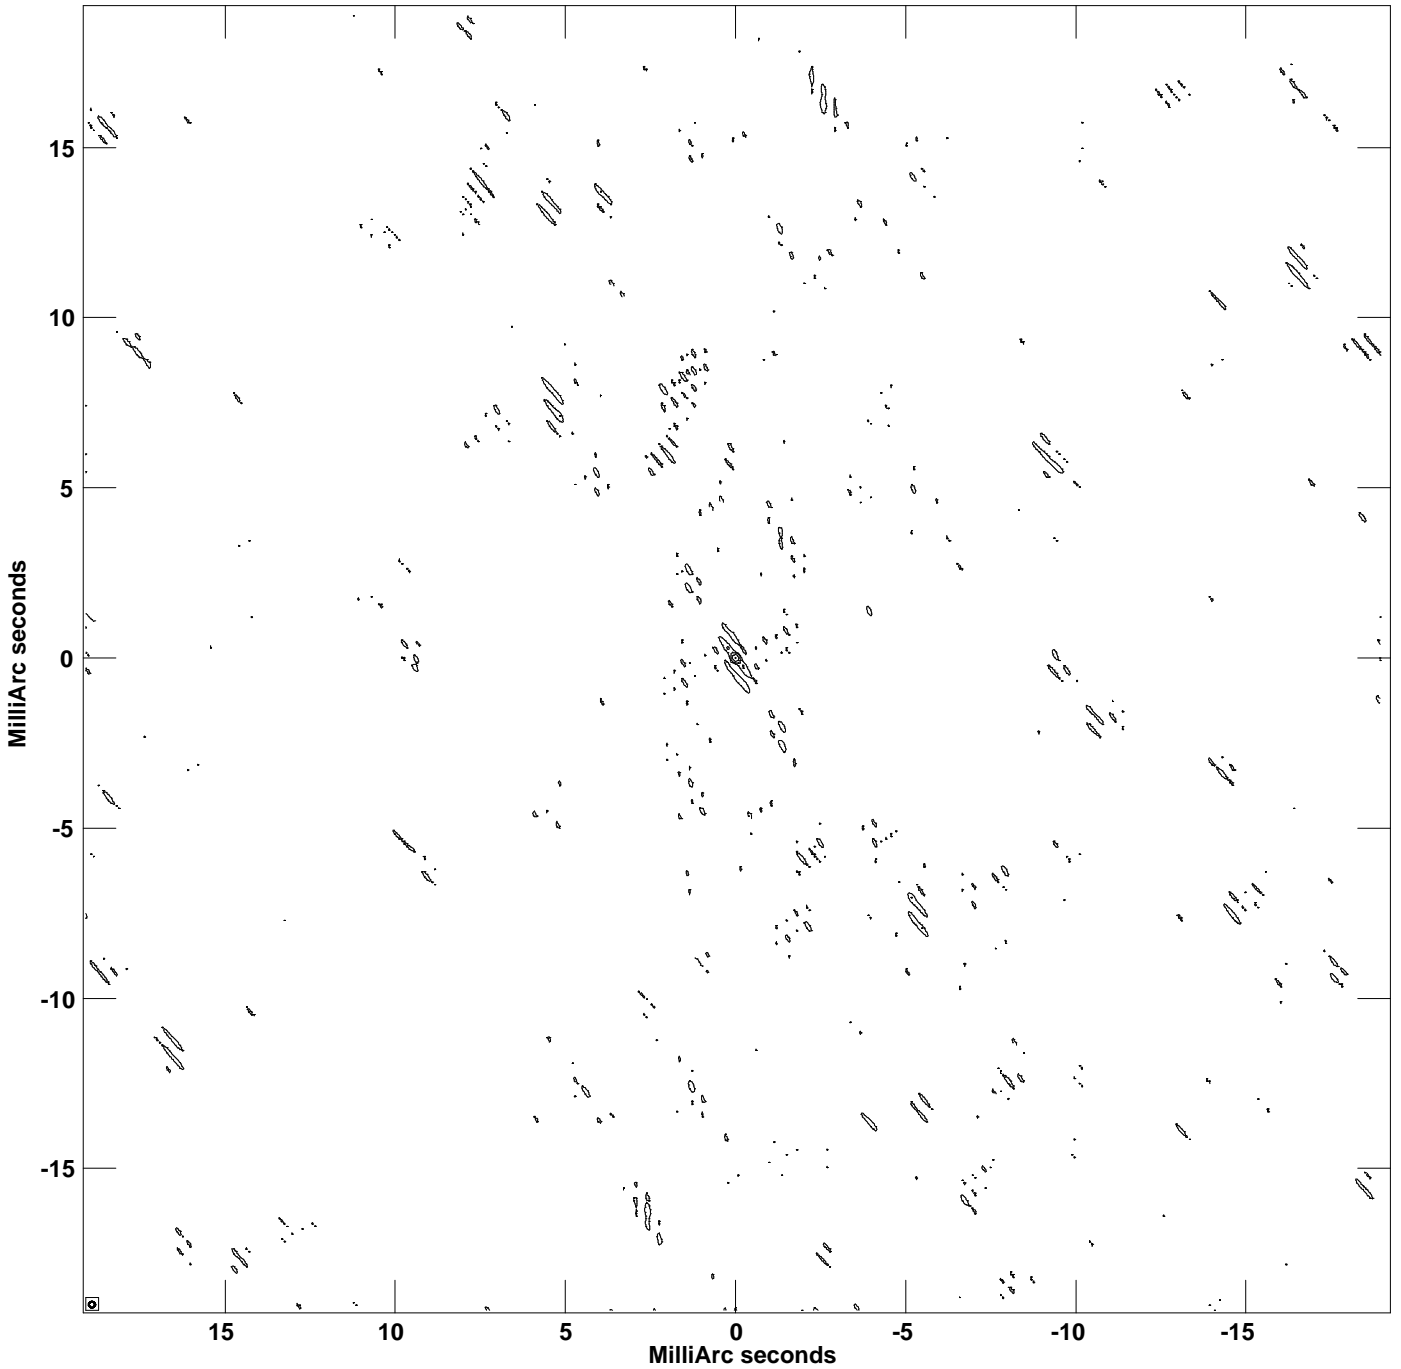

Plot file version 1 created 15-APR-2021 17:31:20
CONT: 0059+581 IPOL 22238.473 MHz 0059+581.ICL001.1

Center at RA 01 02 45.76237980 DEC 58 24 11.1366270
Cont peak brightness = 1.3513E+00 JY/BEAM
Levs = 1.351E-02 * (-11.9, 11.85, 23.70, 47.40, 94.80)